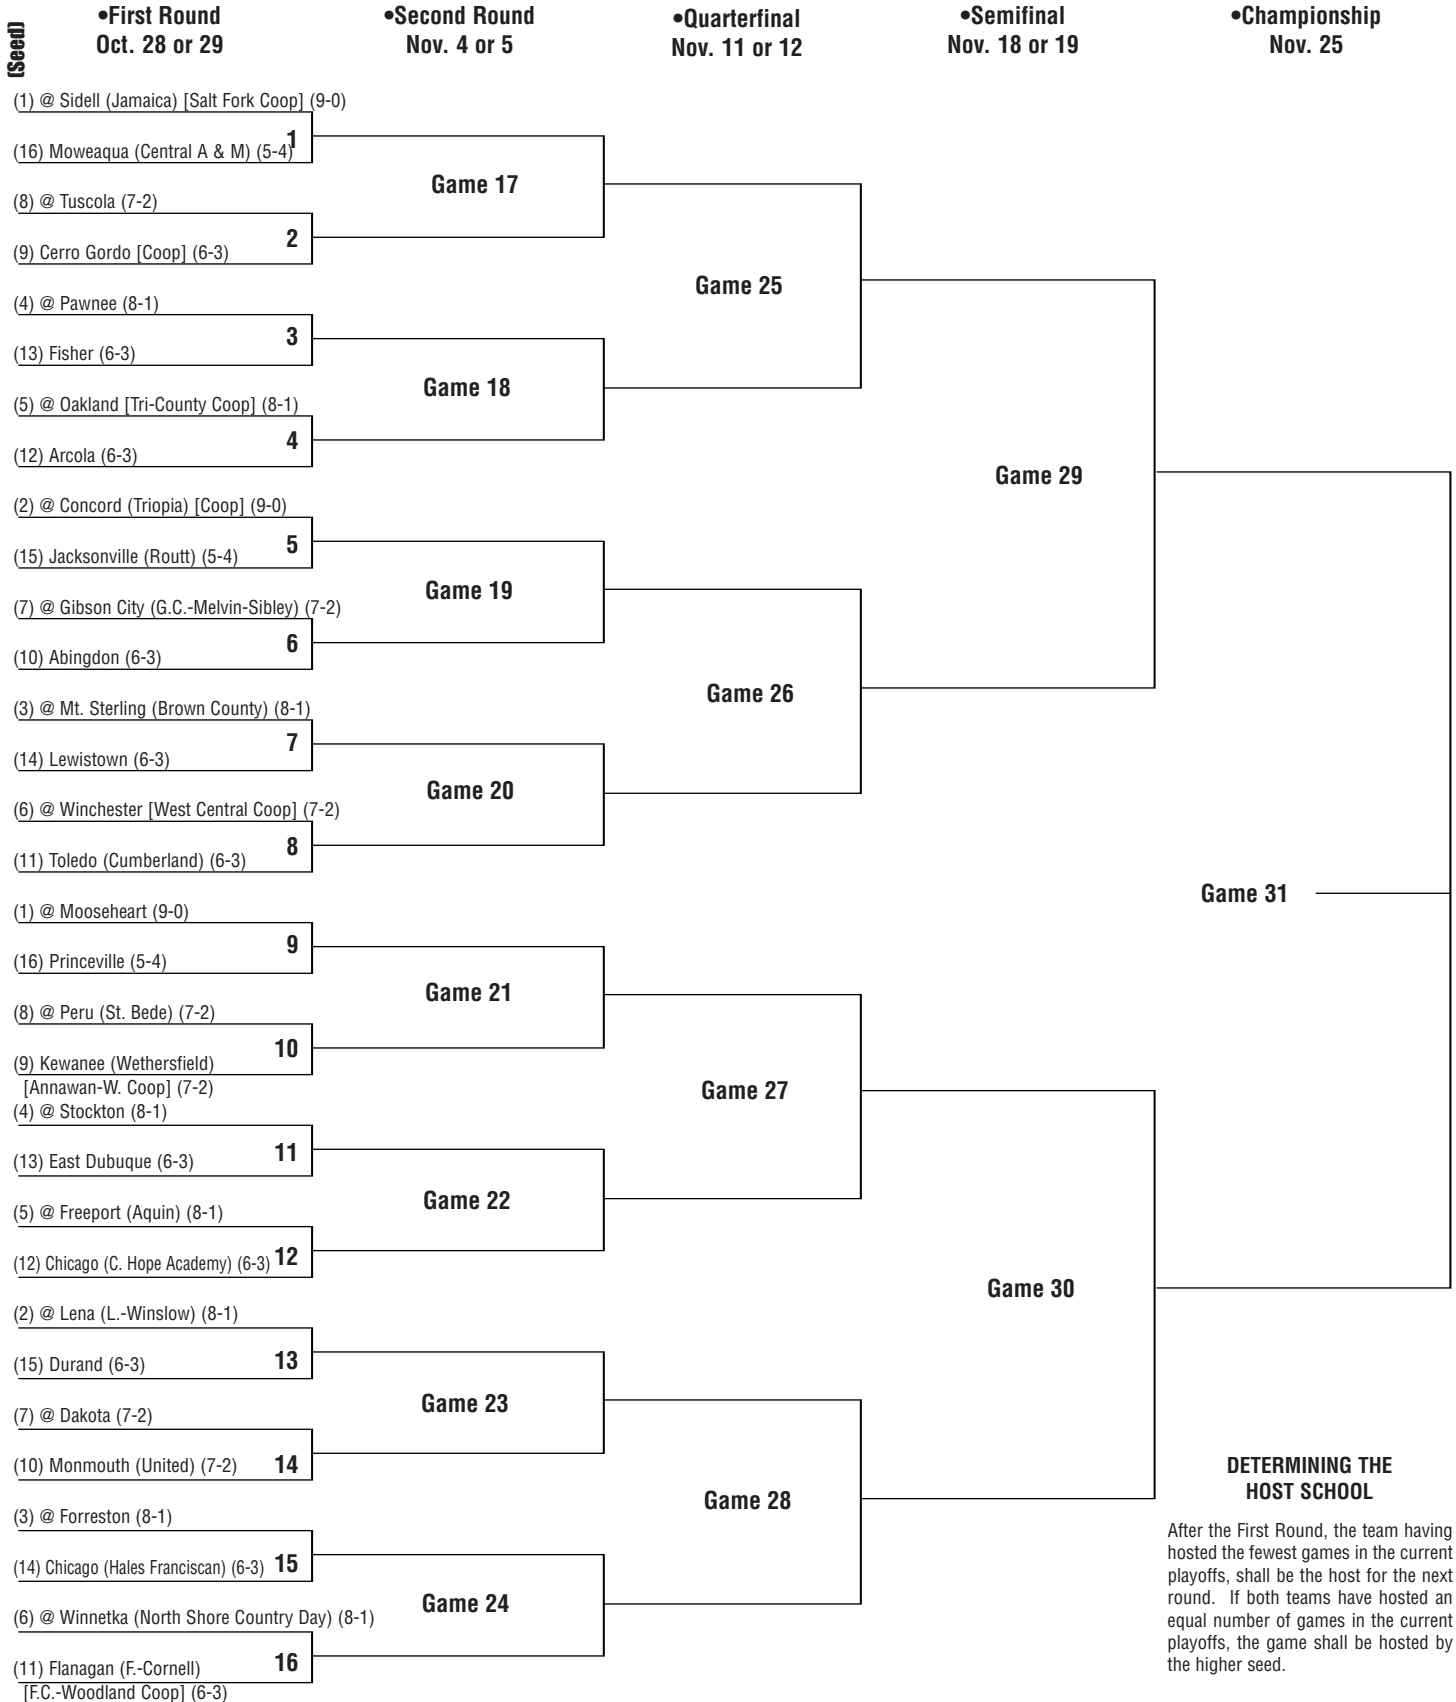

Class 1A Pairings

Enrollment: Up to 299

ILLINOIS HIGH SCHOOL ASSOCIATION

THE FUTURE PLAYS HERE

•NOTE: Friday games: If participating schools mutually agree, any game prior to the State Final may be played on Friday. Games shall not be scheduled during school hours.
 Saturday Games: All games shall be scheduled between 1:00 p.m. and 7:00 p.m. If the schools cannot agree, IHSAA will set the time.

DETERMINING THE HOST SCHOOL

After the First Round, the team having hosted the fewest games in the current playoffs, shall be the host for the next round. If both teams have hosted an equal number of games in the current playoffs, the game shall be hosted by the higher seed.