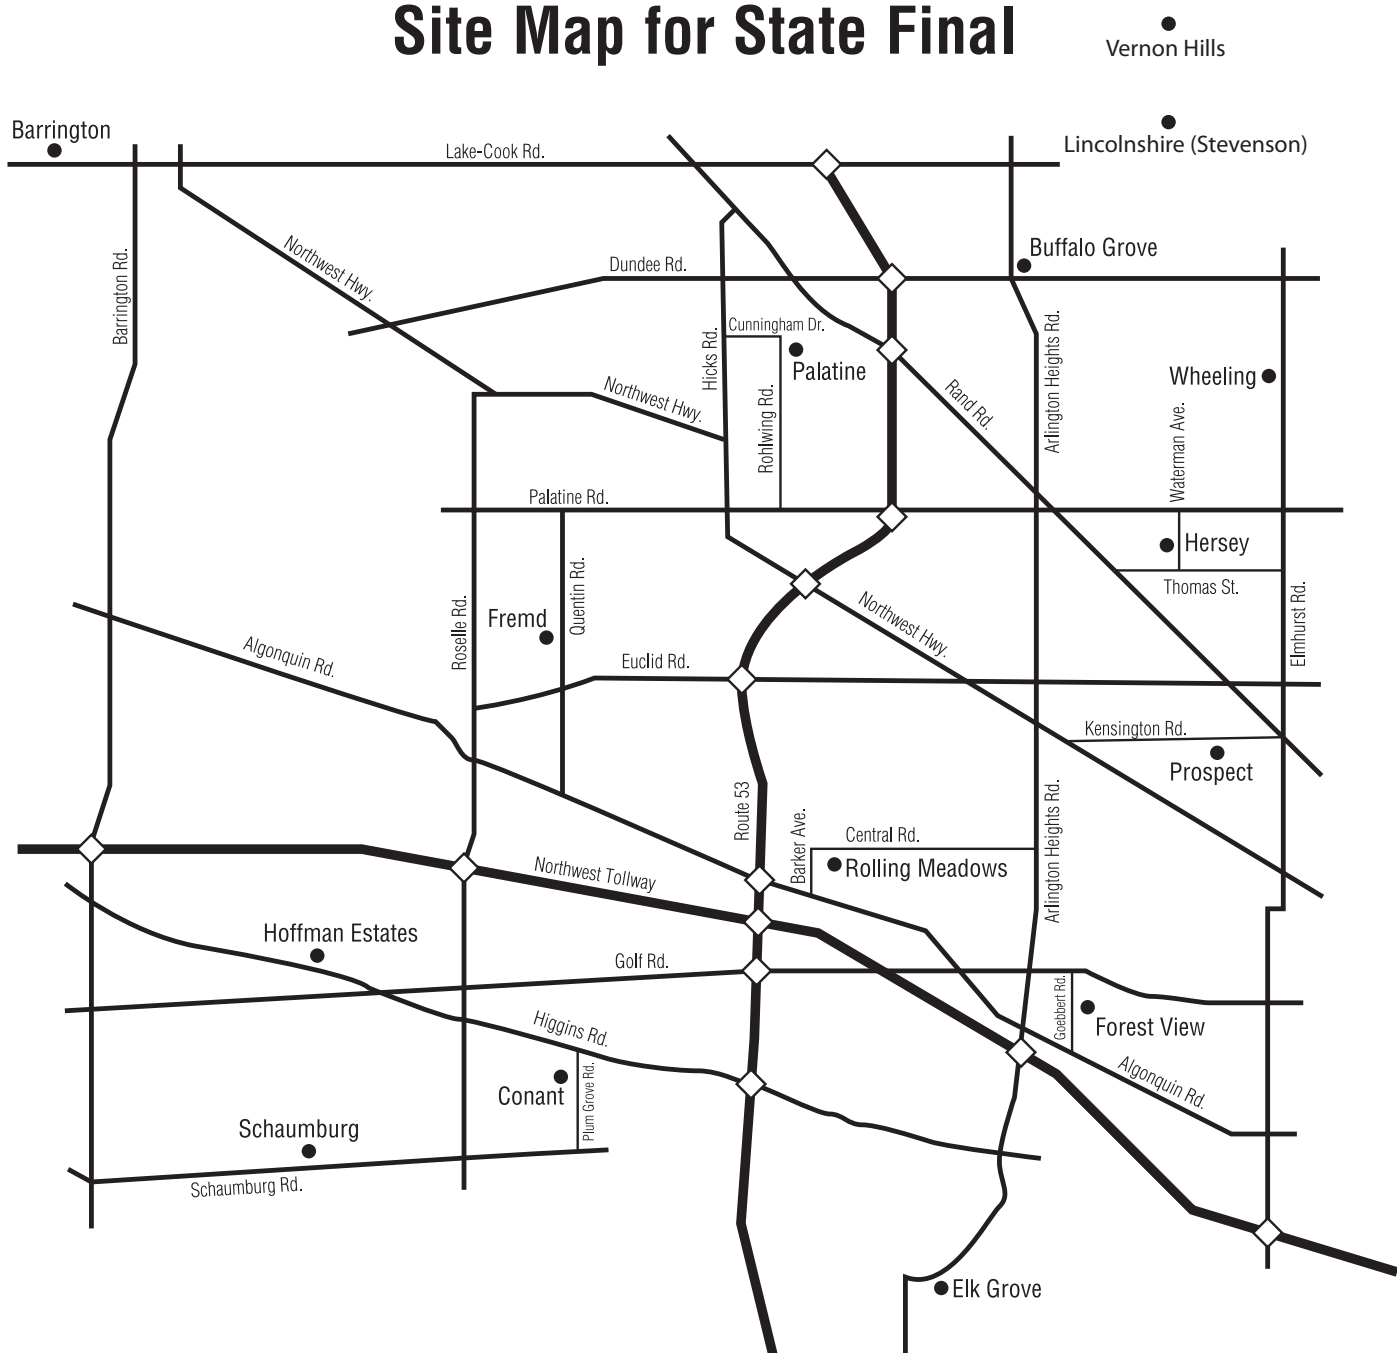

# Site Map for State Final

**BAR-Barrington High School**  
 616 W. Main St.  
 Barrington, IL 60010-3099  
 847-381-1400

**BG-Buffalo Grove High School**  
 1100 W. Dundee Rd.  
 Buffalo Grove, IL 60089  
 847-718-4000