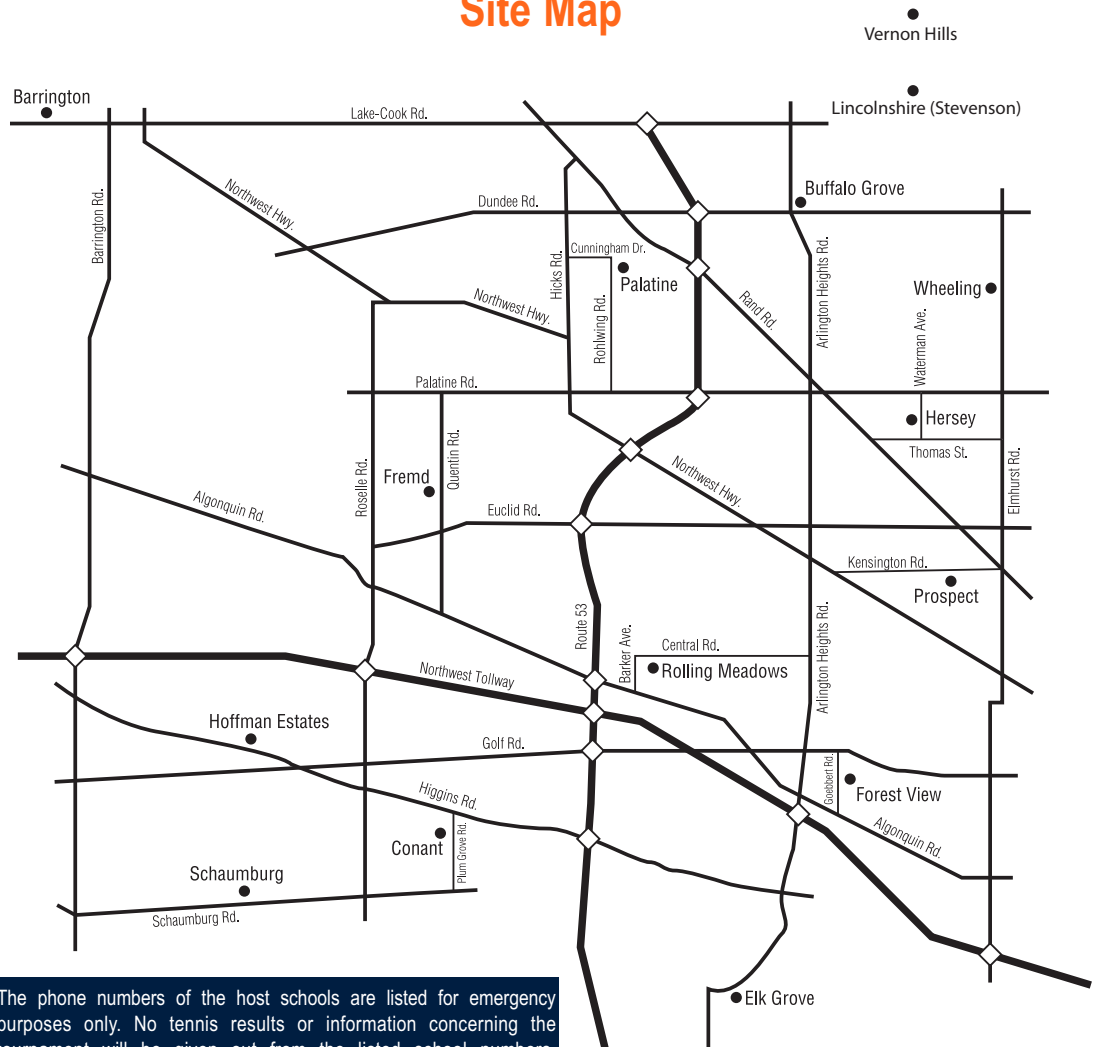

Site Map

The phone numbers of the host schools are listed for emergency purposes only. No tennis results or information concerning the tournament will be given out from the listed school numbers. Tournament information is available at www.ihsa.org.

BG—Buffalo Grove High School
1100 W. Dundee Rd.
Buffalo Grove, IL 60089
847-718-4000

CON—Conant High School
700 E. Cougar Trail
Hoffman Estates, IL 60194
847-755-3600

FR—Fremd High School
1000 S. Quentin Rd.
Palatine, IL 60067-3797
847-755-2600

HER—Hersey High School
1900 E. Thomas St.
Arlington Heights, IL 60004-4392
847-718-4800

HOF—Hoffman Estates High School
1100 W. Higgins Rd.
Hoffman Estates, IL 60195
847-755-5600

PAL—Palatine High School
1111 N. Rohlwing Rd.
Palatine, IL 60074
847-755-1610

PRO—Prospect High School
801 W. Kensington Rd.
Mt. Prospect, IL 60056
847-718-5200

RM—Rolling Meadows High School
2901 Central Rd.
Rolling Meadows, IL 60008
847-718-5600

SCH—Schaumburg High School
1100 W. Schaumburg Rd.
Schaumburg, IL 60194
847-755-4610

STE—Stevenson High School
Courts are located at Vernon Hills Athletic Complex
308 Patriot Way
Vernon Hills, IL 60061
847-415-4000

VH—Vernon Hills
145 N. Lakeview Parkway
Vernon Hills, IL 60061
847-932-2000

WH—Wheeling High School
900 S. Elmhurst Rd.
Wheeling, IL 60090
847-718-7000