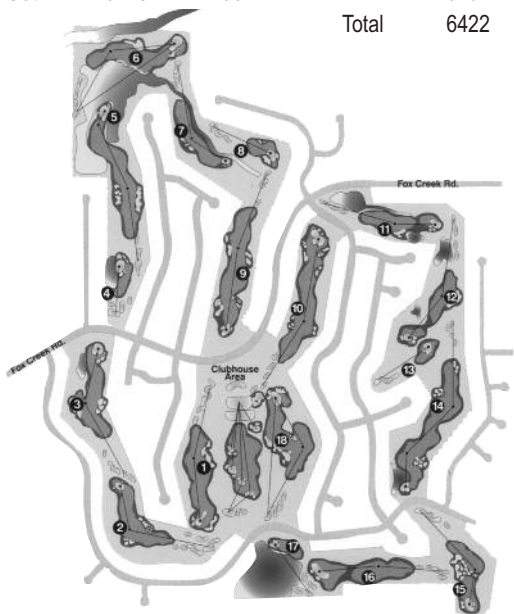

McLean County Unit District #5 would like to welcome you to the 2018 Boys Class 3A IHSA State Golf Tournament. Competing at the State Golf Tournament is an honor and a privilege to represent your school district and bring honor to yourself as a participant. Congratulations on qualifying for the state tournament and best wishes in your endeavors at the IHSA Golf State Finals.

Normal Community High School and Normal Community West High School are pleased to serve as hosts for the IHSA Golf State Finals. We appreciate the golfers, coaches, parents and spectators for coming to Bloomington-Normal for this tournament. We hope to make your time with us memorable and enjoyable.

Dr. Mark Daniel, Superintendent
McLean County Unit District No. 5

The Den Golf Course Men's Par

Par Out Front Nine			Par In Back Nine		
Hole No.	Yards	Par	Hole No.	Yards	Par
1	381	4	10	482	5
2	362	4	11	360	4
3	396	4	12	368	4
4	145	3	13	186	3
5	521	5	14	527	5
6	410	4	15	304	4
7	355	4	16	390	4
8	185	3	17	160	3
9	485	5	18	405	4
Out	3240	36	In	3182	36
			Total	6422	72