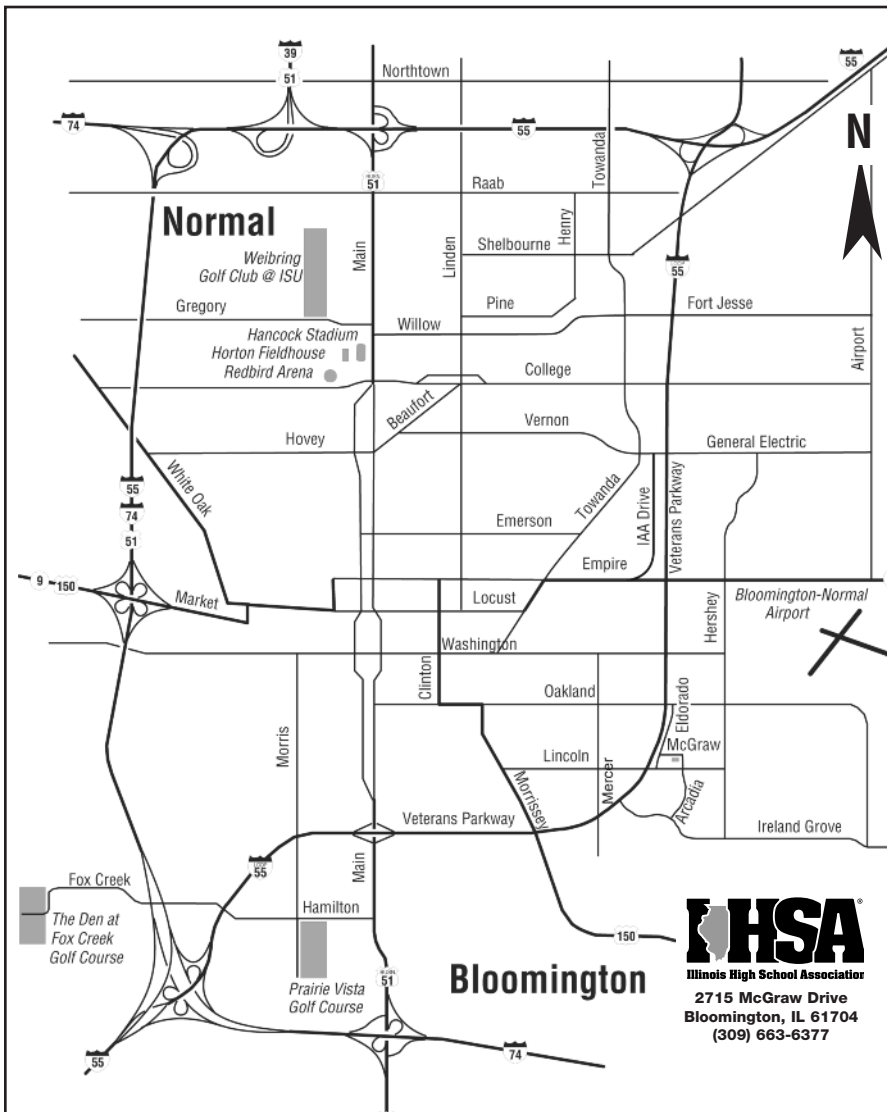

Welcome to Bloomington-Normal and the 2018 Illinois High School Association Boys Golf State Finals! On behalf of the Town of Normal, City of Bloomington and the Bloomington-Normal Area Convention and Visitors Bureau, we are honored to host this prestigious event and we welcome you to our community.

We invite you to explore Bloomington-Normal during your visit and enjoy our premier restaurants, outstanding shopping centers and exciting leisure attractions. For more information on all that our area offers, please view our website at www.visitbn.org or contact the Bloomington-Normal Area Convention and Visitors Bureau at 800.433.8226.

Once again, welcome to our area and congratulations on making it to the State Final tournament! Your outstanding performance throughout the season reflects well upon your school and community, and you should be very proud of your accomplishments. We hope that your visit is both a memorable and enjoyable experience.

BLOOMINGTON-NORMAL AREA
CONVENTION & VISITORS BUREAU