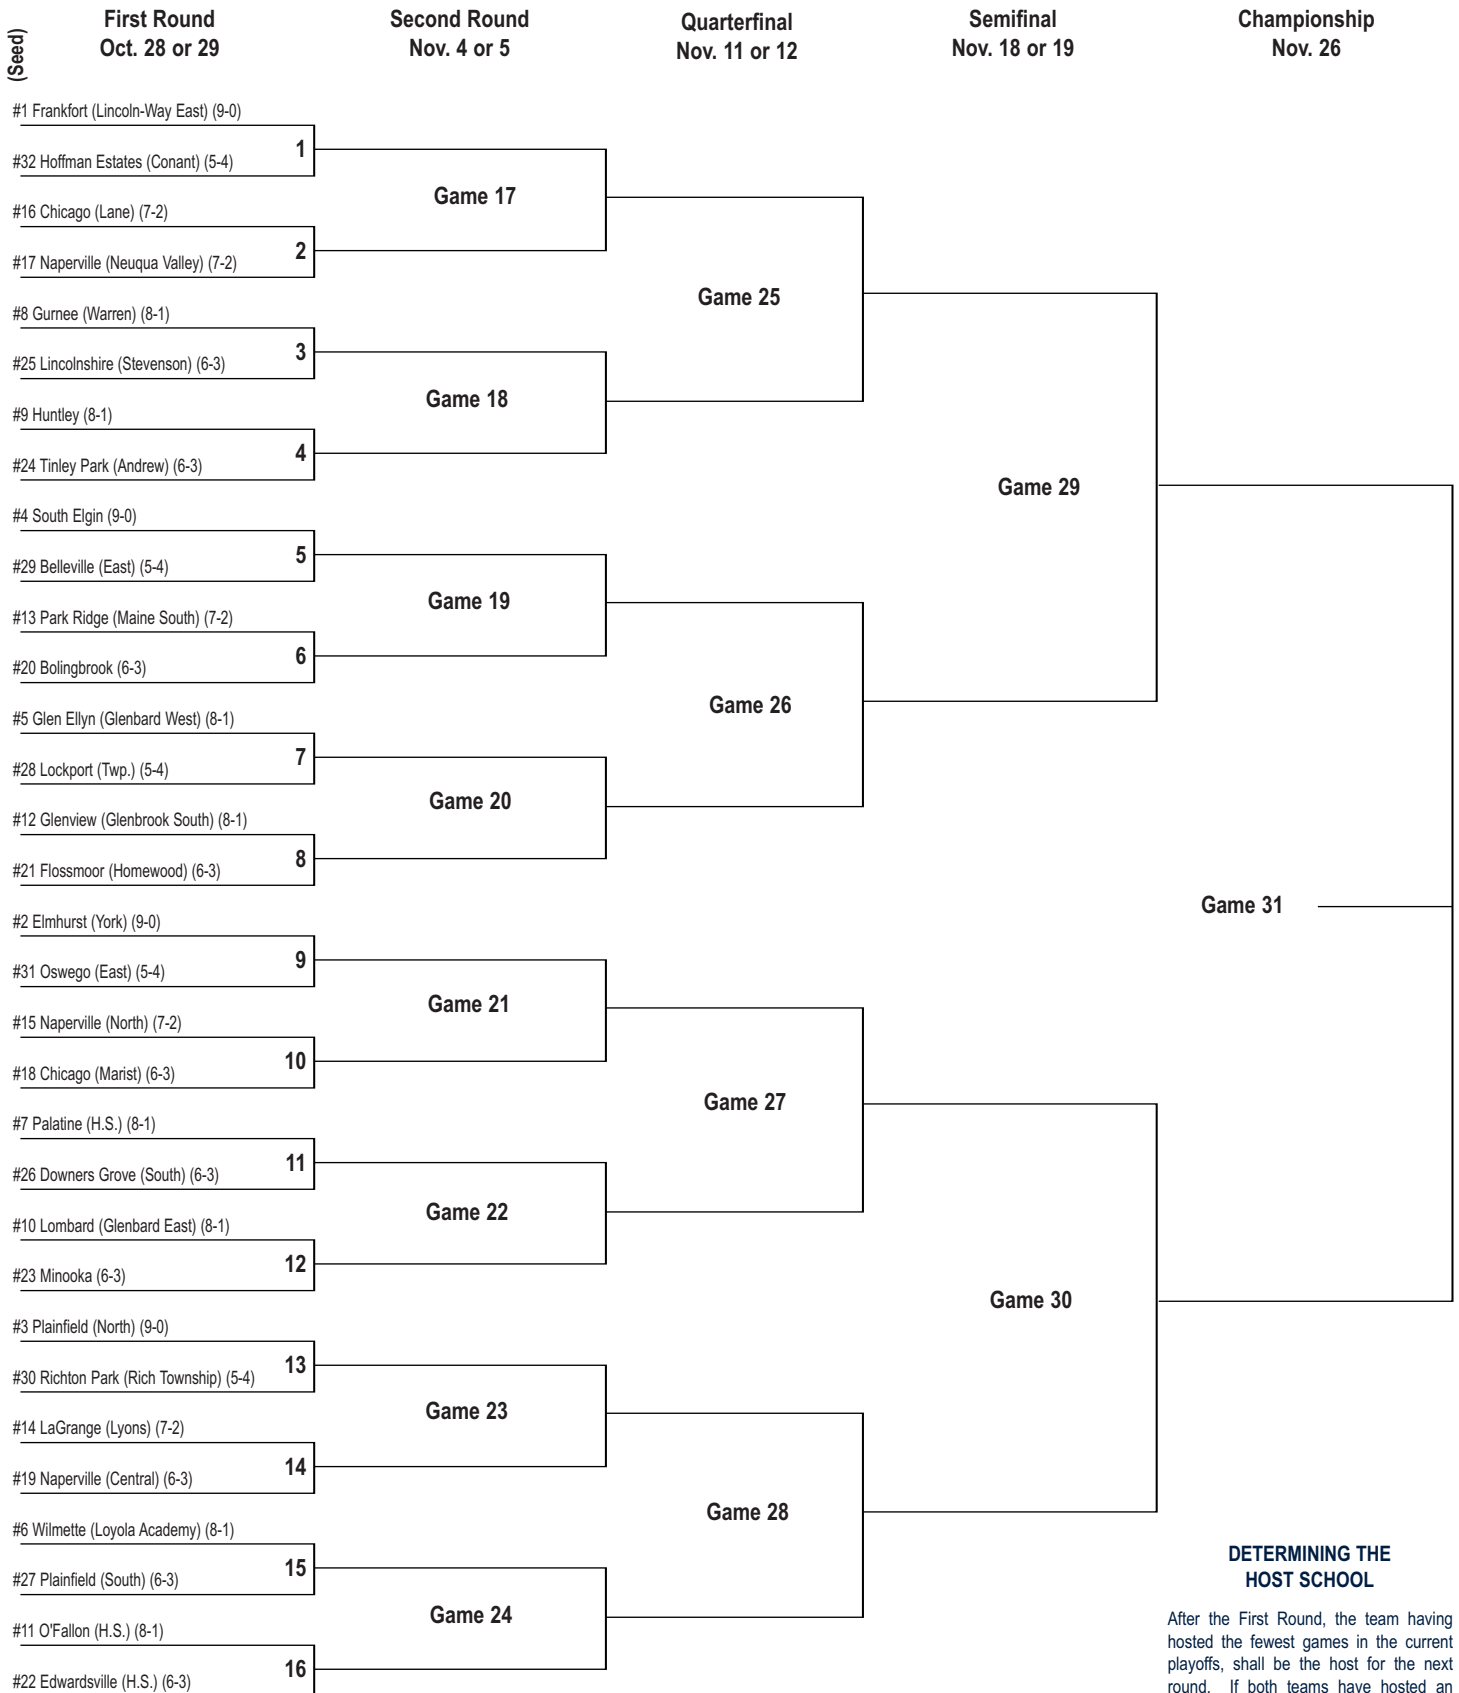

2022 STATE FINALS ILLINOIS HIGH SCHOOL ASSOCIATION

DETERMINING THE HOST SCHOOL

After the First Round, the team having hosted the fewest games in the current playoffs, shall be the host for the next round. If both teams have hosted an equal number of games in the current playoffs, the game shall be hosted by the higher seed.