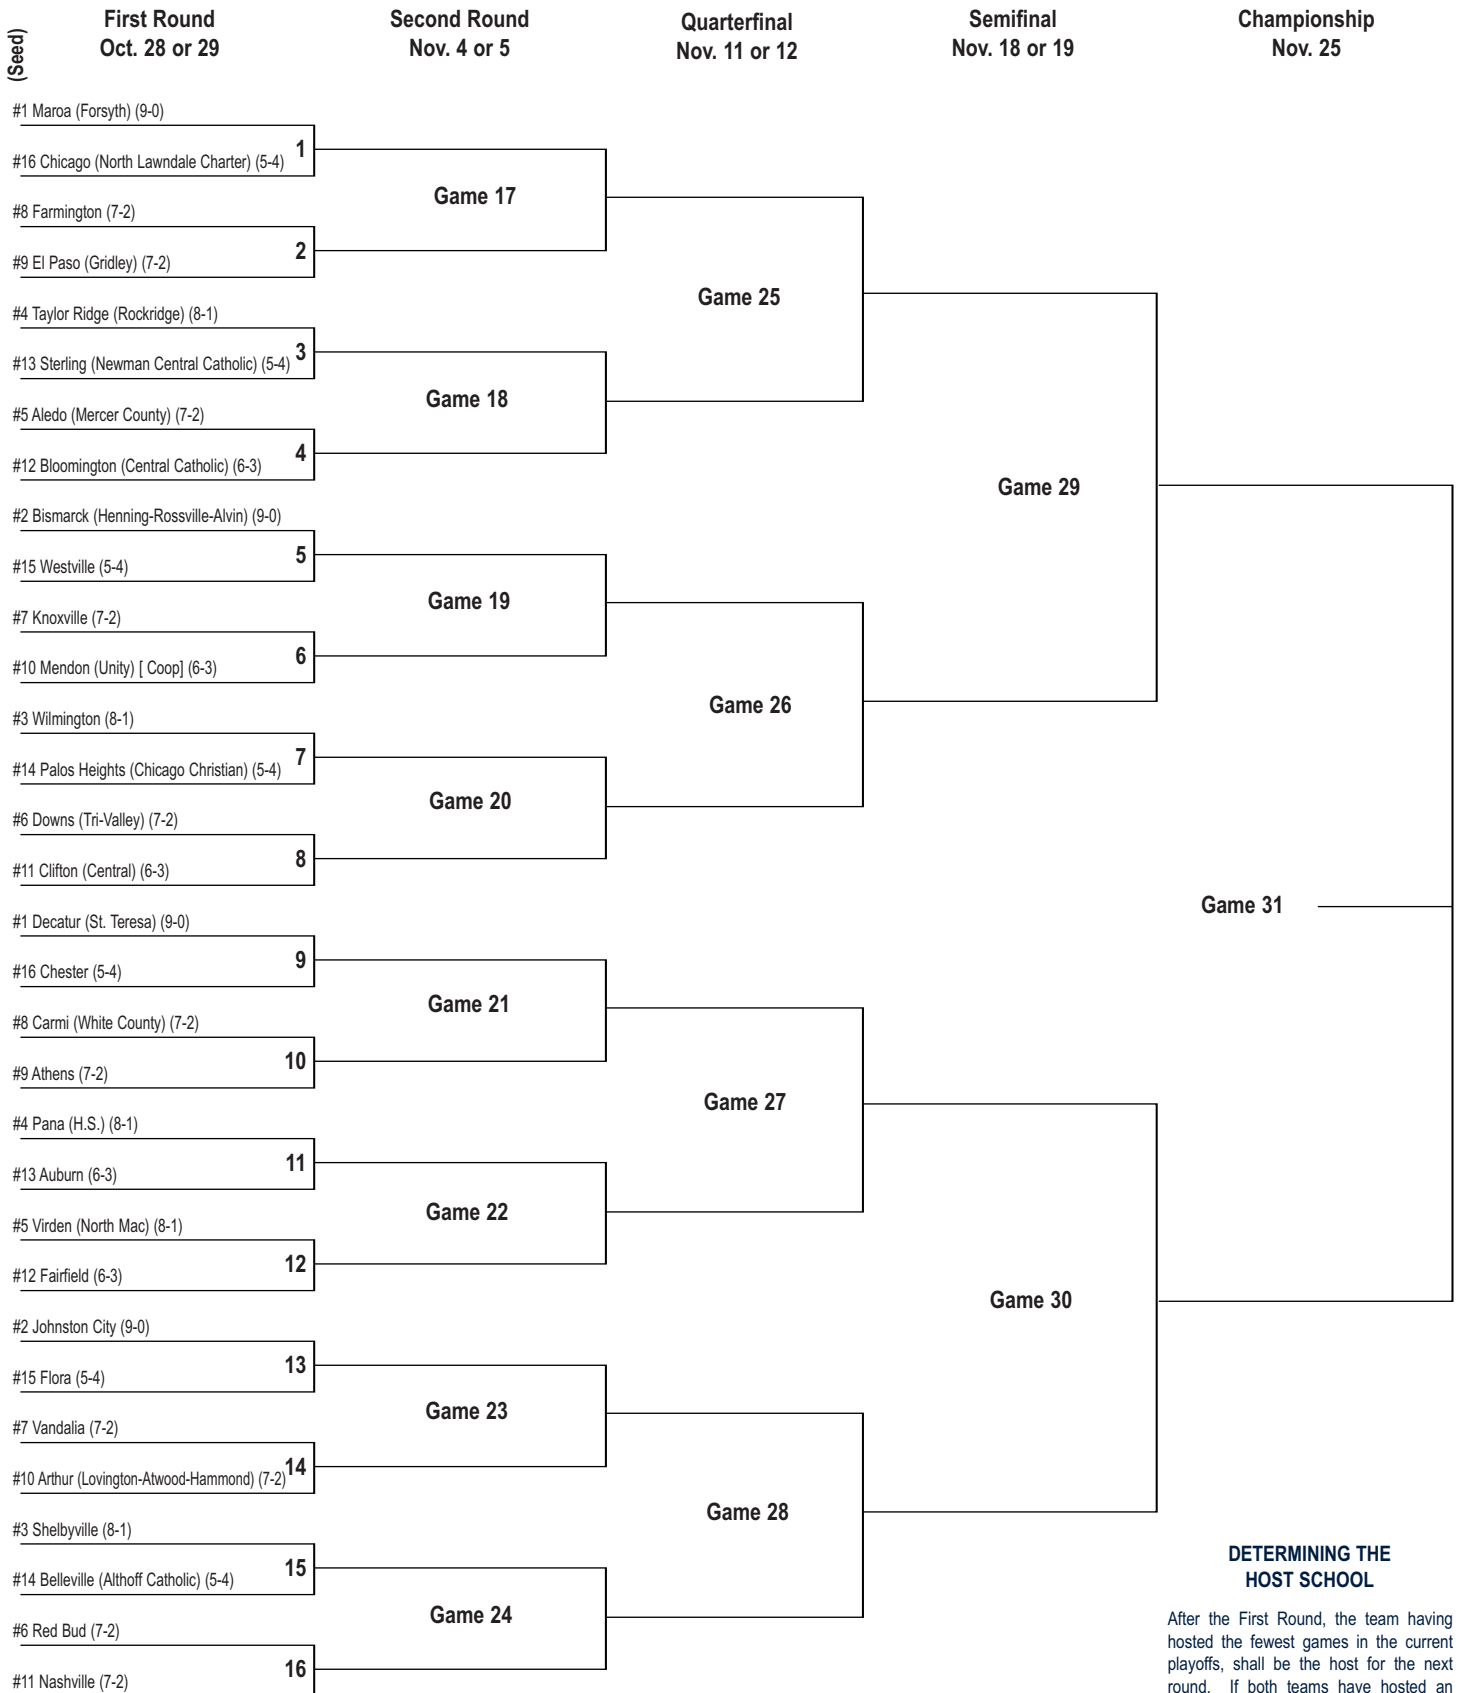

State Final Pairings

Class 1A

2022 STATE FINALS

ILLINOIS HIGH SCHOOL ASSOCIATION

DETERMINING THE HOST SCHOOL

After the First Round, the team having hosted the fewest games in the current playoffs, shall be the host for the next round. If both teams have hosted an equal number of games in the current playoffs, the game shall be hosted by the higher seed.

State Final Pairings

Class 2A

2022 STATE FINALS ILLINOIS HIGH SCHOOL ASSOCIATION

DETERMINING THE HOST SCHOOL

After the First Round, the team having hosted the fewest games in the current playoffs, shall be the host for the next round. If both teams have hosted an equal number of games in the current playoffs, the game shall be hosted by the higher seed.