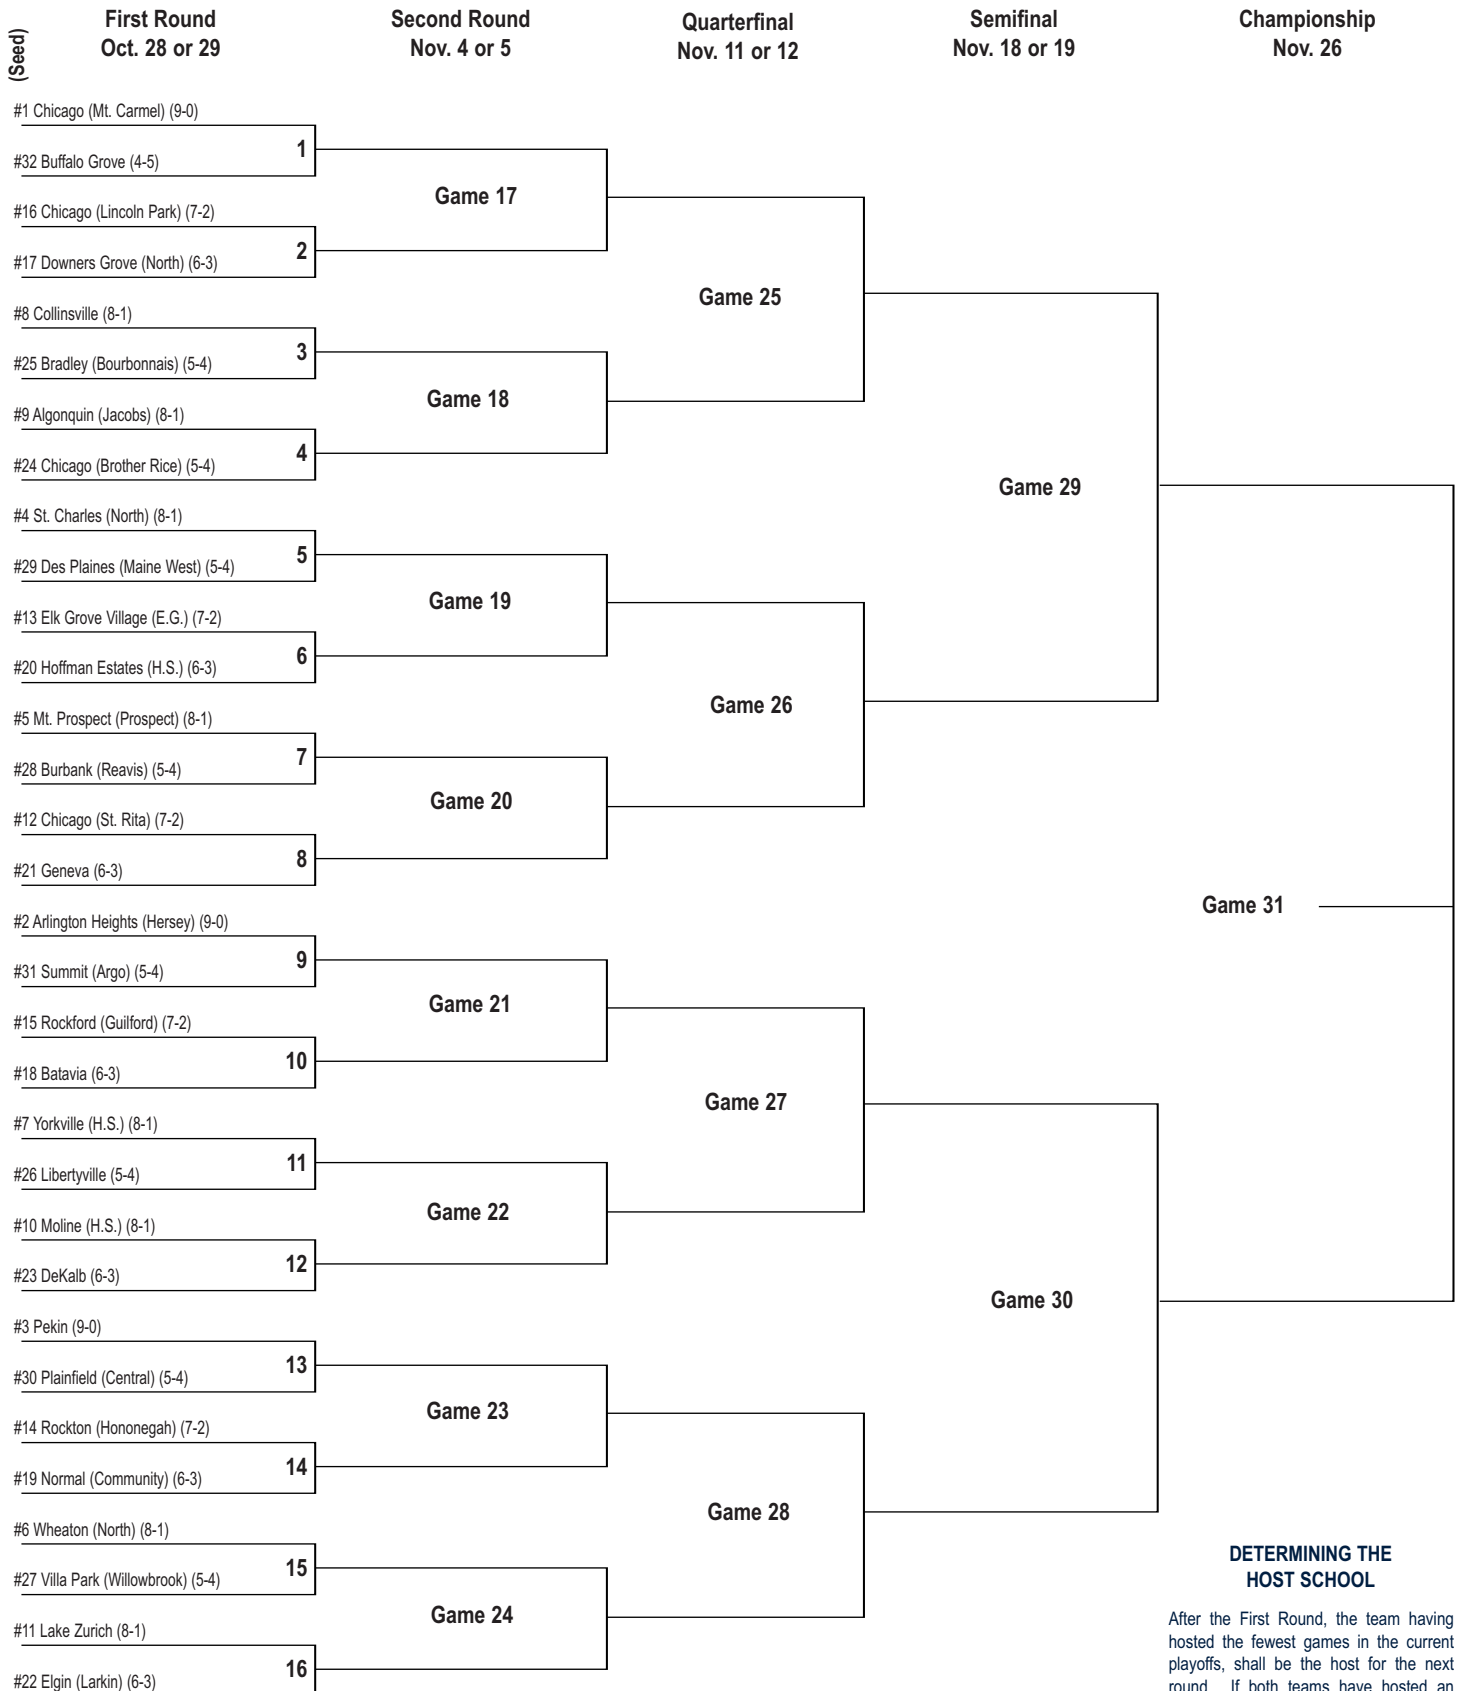

2022 STATE FINALS

ILLINOIS HIGH SCHOOL ASSOCIATION

DETERMINING THE HOST SCHOOL

After the First Round, the team having hosted the fewest games in the current playoffs, shall be the host for the next round. If both teams have hosted an equal number of games in the current playoffs, the game shall be hosted by the higher seed.