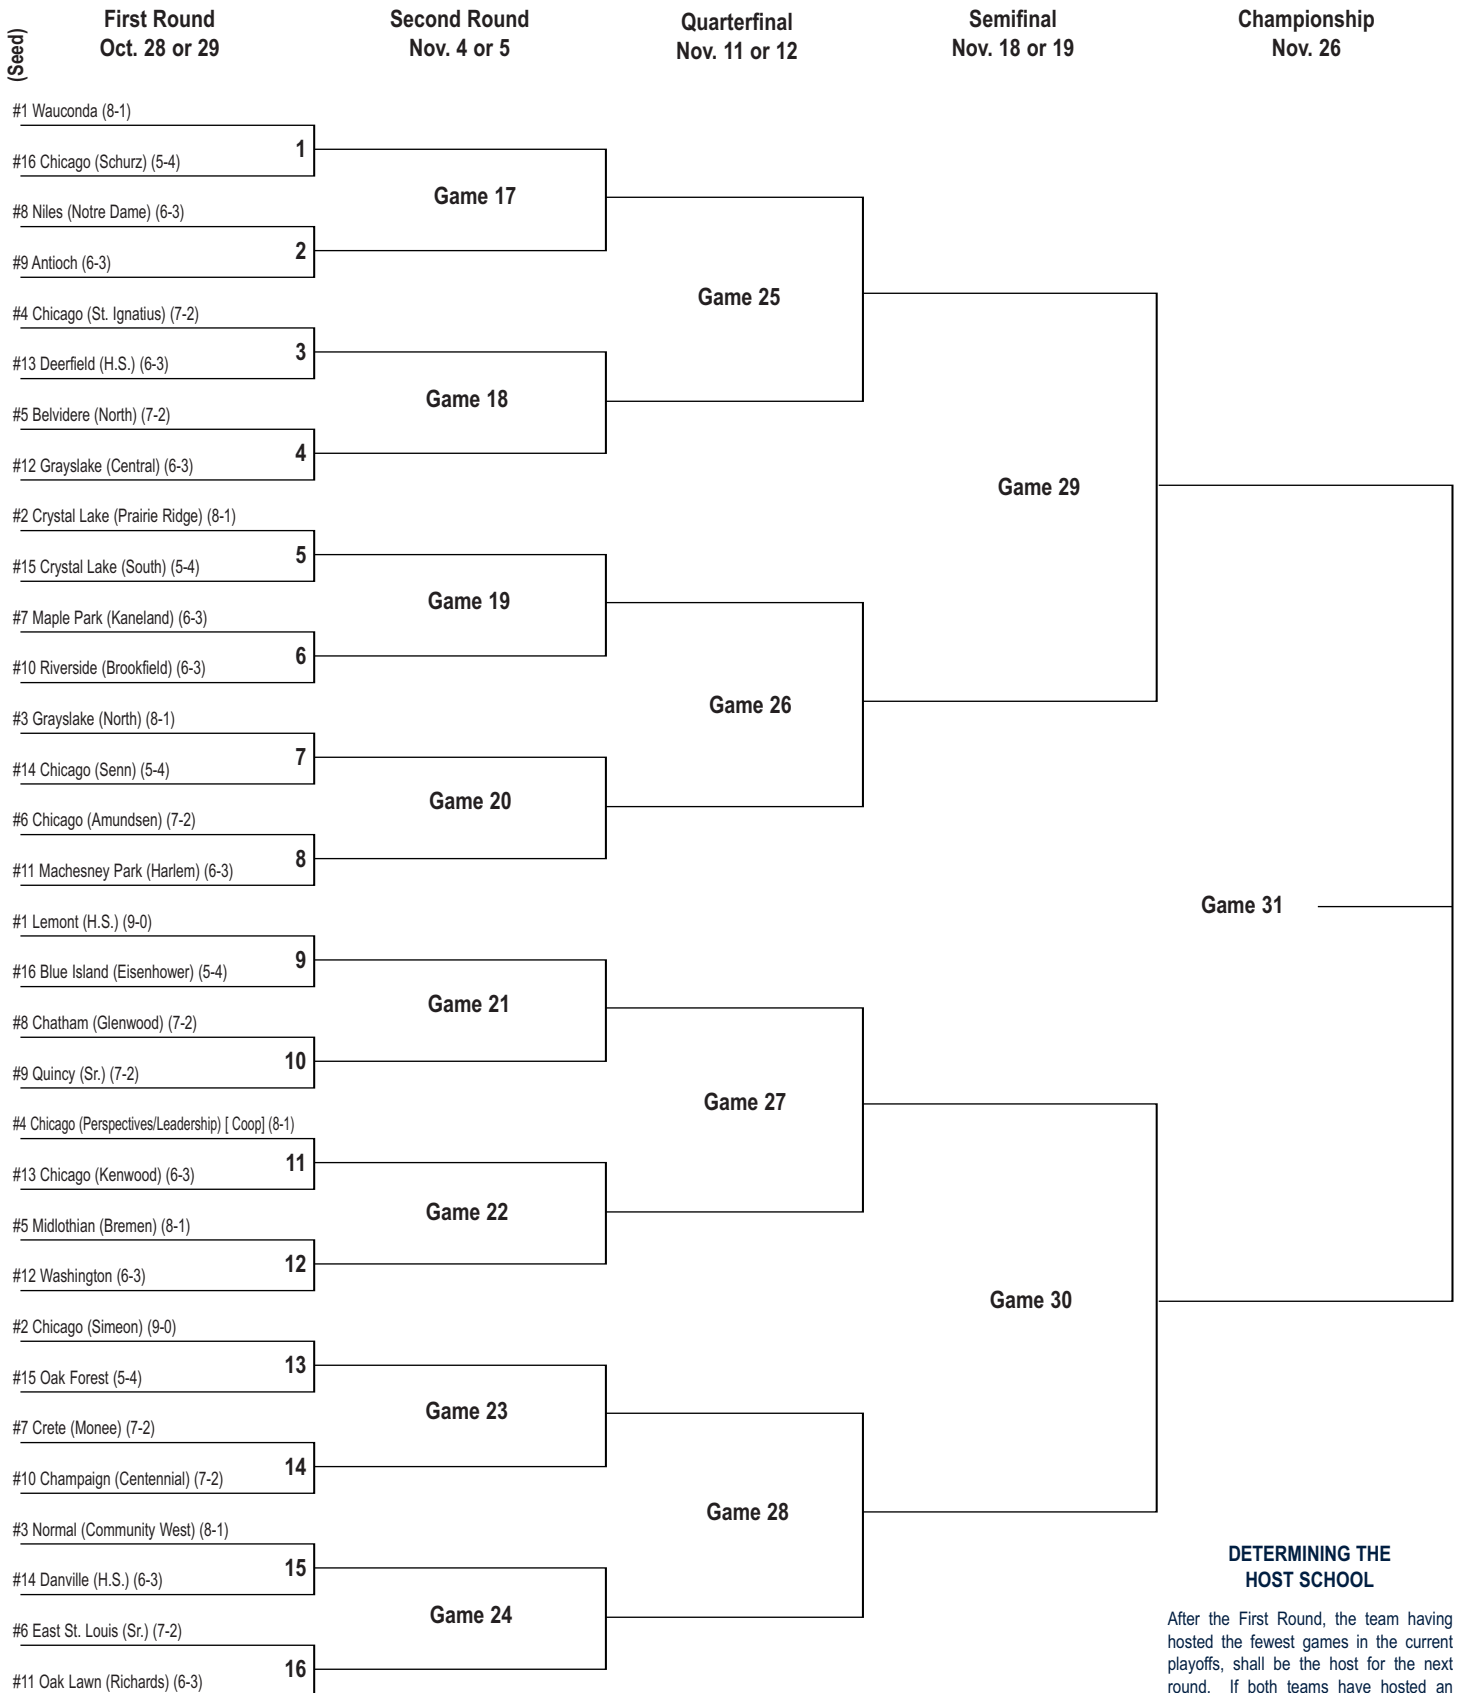

2022 STATE FINALS ILLINOIS HIGH SCHOOL ASSOCIATION

DETERMINING THE HOST SCHOOL

After the First Round, the team having hosted the fewest games in the current playoffs, shall be the host for the next round. If both teams have hosted an equal number of games in the current playoffs, the game shall be hosted by the higher seed.