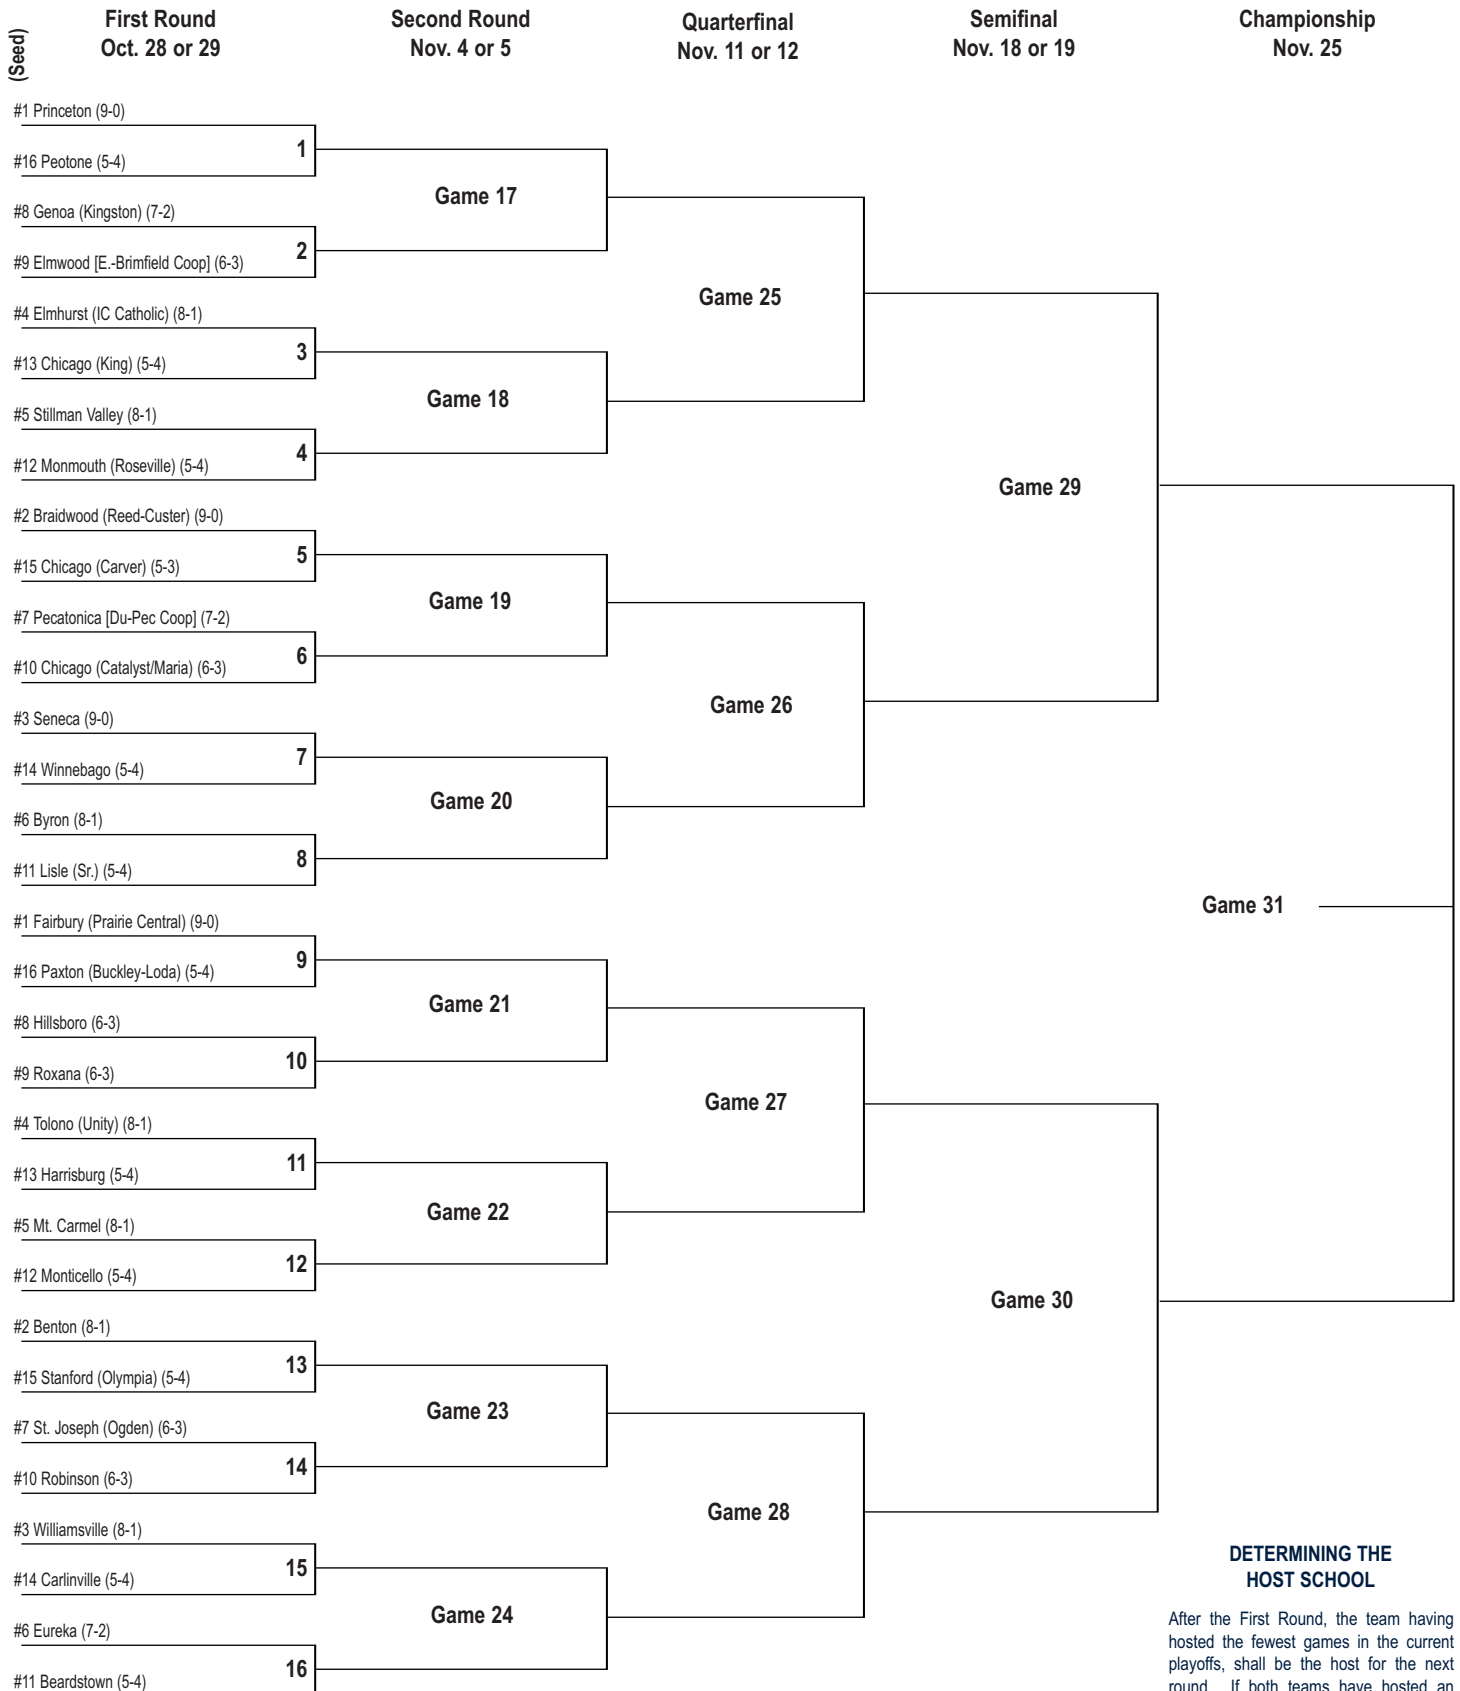

2022 STATE FINALS

ILLINOIS HIGH SCHOOL ASSOCIATION

DETERMINING THE HOST SCHOOL

After the First Round, the team having hosted the fewest games in the current playoffs, shall be the host for the next round. If both teams have hosted an equal number of games in the current playoffs, the game shall be hosted by the higher seed.