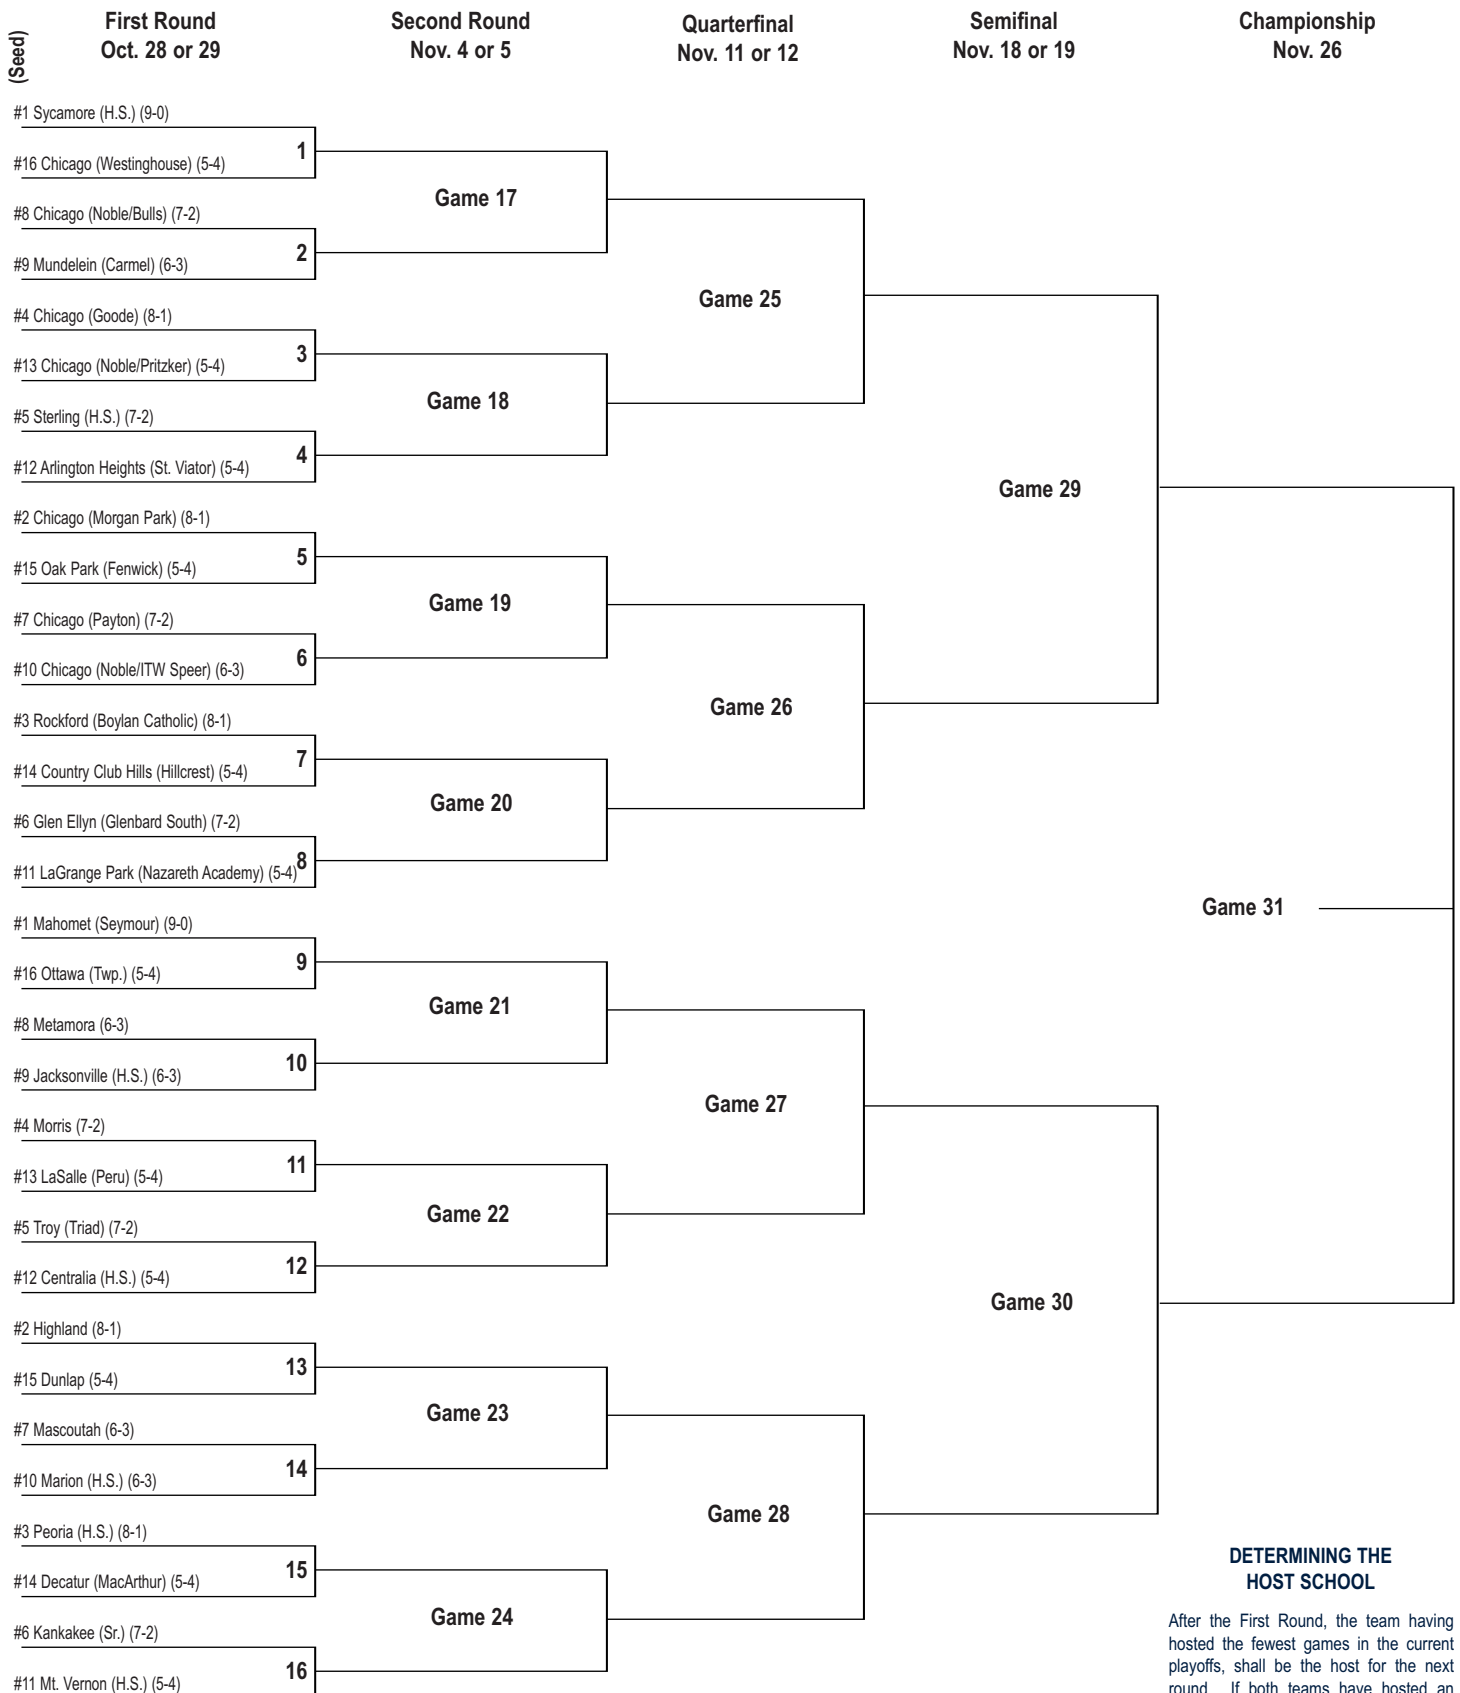

2022 STATE FINALS

ILLINOIS HIGH SCHOOL ASSOCIATION

DETERMINING THE HOST SCHOOL

After the First Round, the team having hosted the fewest games in the current playoffs, shall be the host for the next round. If both teams have hosted an equal number of games in the current playoffs, the game shall be hosted by the higher seed.