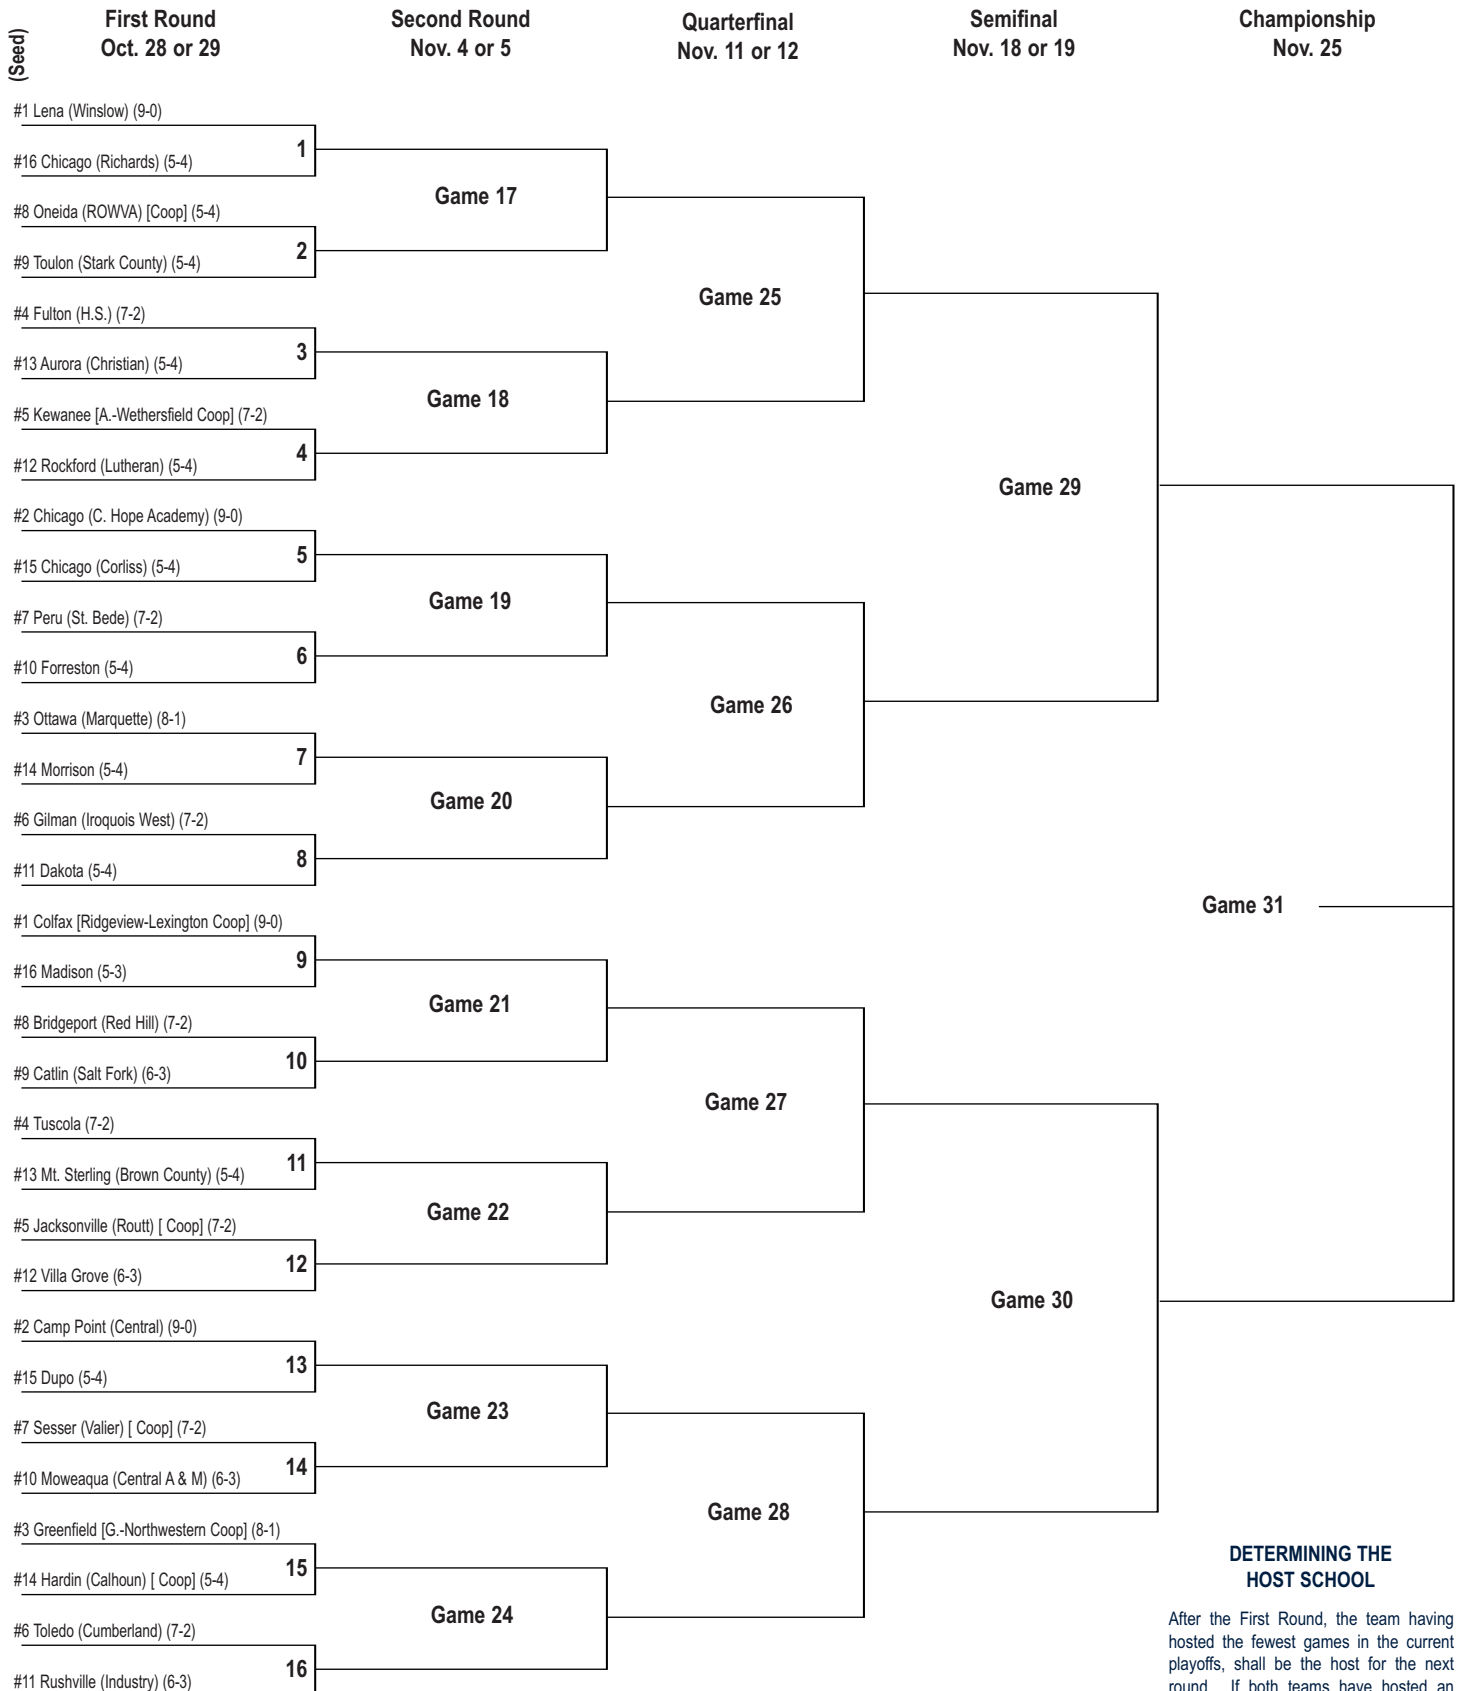

State Final Pairings

Class 1A

2022 STATE FINALS

ILLINOIS HIGH SCHOOL ASSOCIATION

DETERMINING THE HOST SCHOOL

After the First Round, the team having hosted the fewest games in the current playoffs, shall be the host for the next round. If both teams have hosted an equal number of games in the current playoffs, the game shall be hosted by the higher seed.

State Final Pairings

Class 2A

2022 STATE FINALS ILLINOIS HIGH SCHOOL ASSOCIATION

DETERMINING THE HOST SCHOOL

After the First Round, the team having hosted the fewest games in the current playoffs, shall be the host for the next round. If both teams have hosted an equal number of games in the current playoffs, the game shall be hosted by the higher seed.