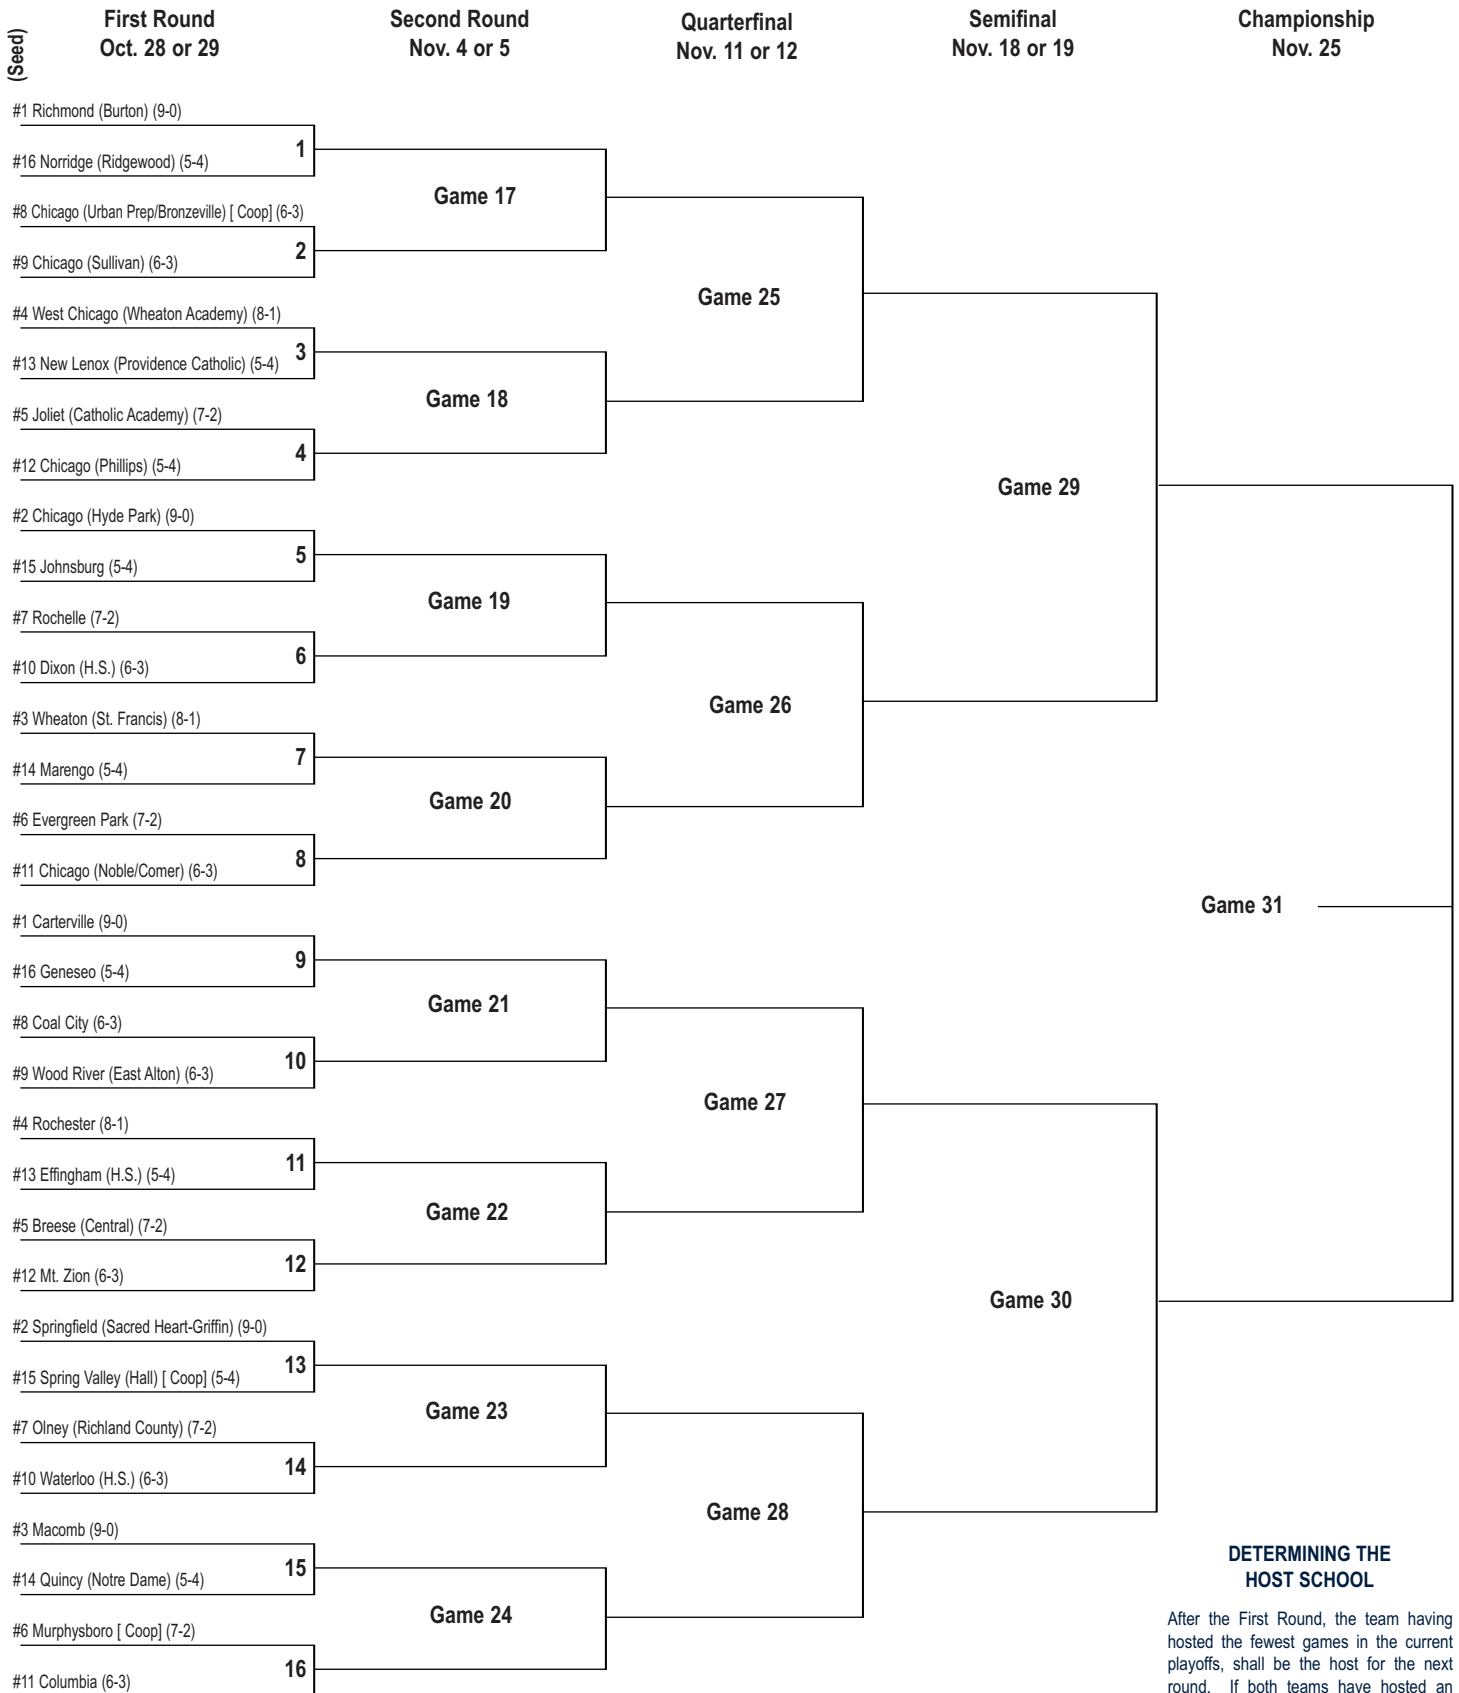

DETERMINING THE HOST SCHOOL

After the First Round, the team having hosted the fewest games in the current playoffs, shall be the host for the next round. If both teams have hosted an equal number of games in the current playoffs, the game shall be hosted by the higher seed.