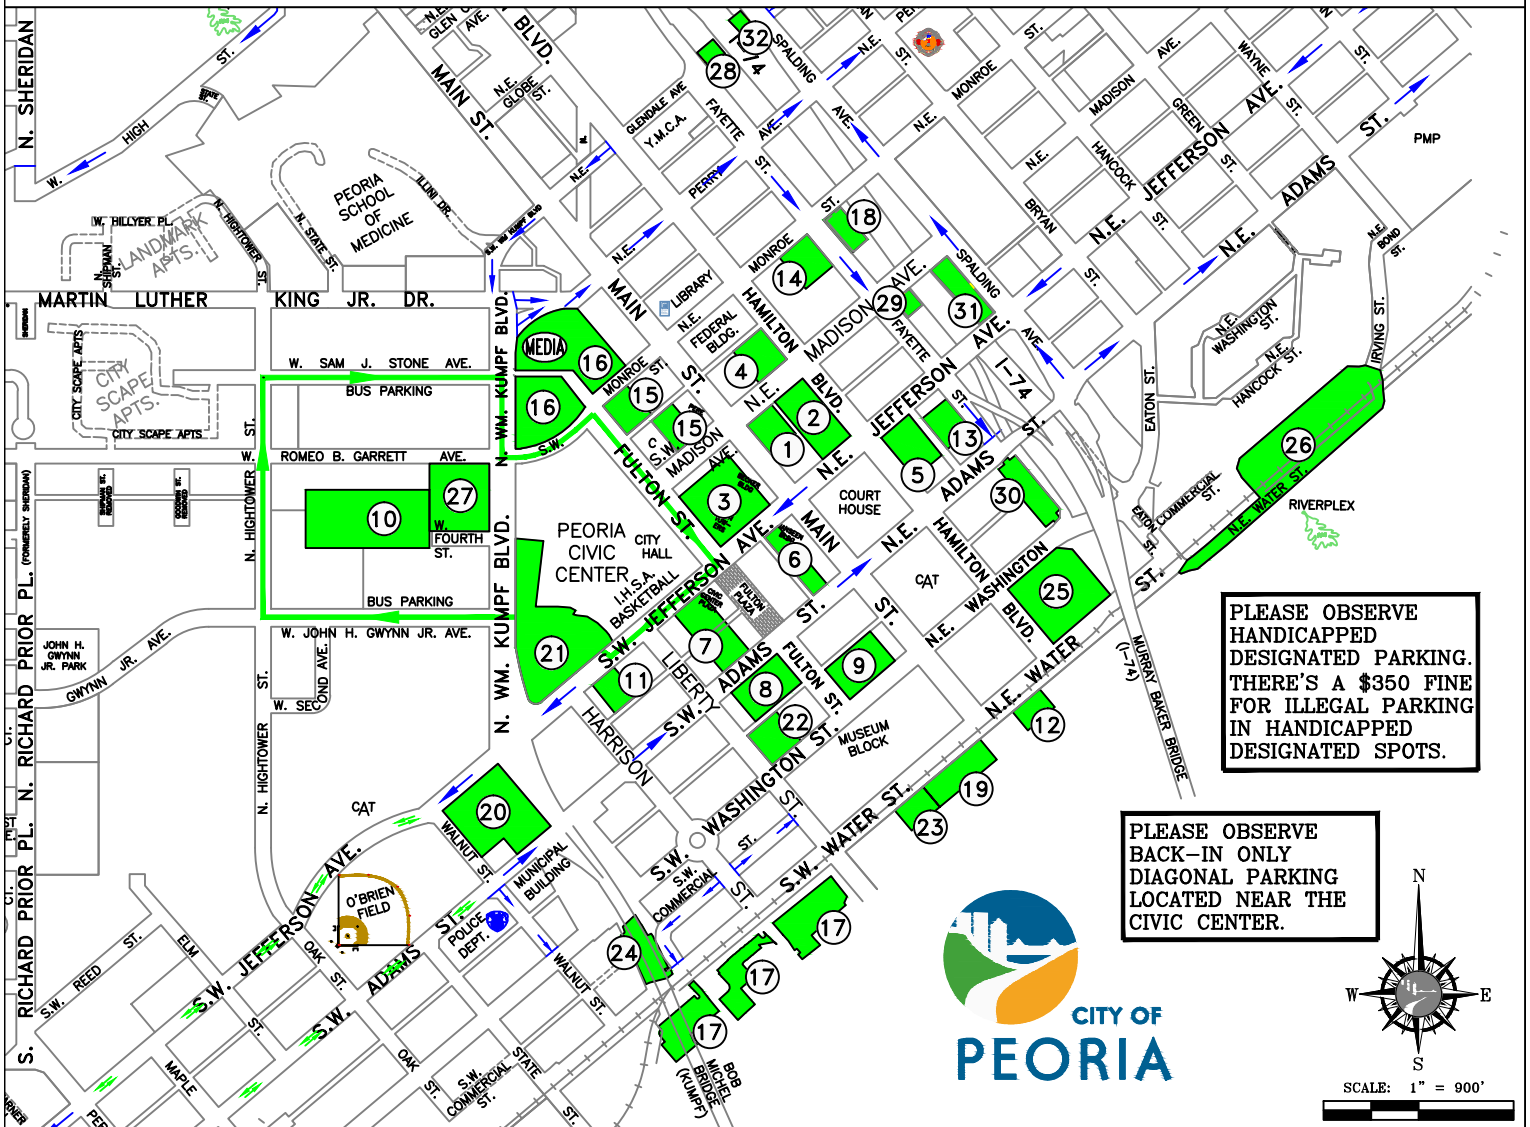

BASKETBALL PARKING PEORIA, ILLINOIS

MARCH

2017

- (1) COMMERCE BANK DECK (480 SPACES)
- (2) ASSOCIATED BANK DECK (600 SPACES)
- (3) TWIN TOWERS GARAGE (531 SPACES)
- (4) MADISON ST. LOT #2 * (95 SPACES)
- (5) HAMILTON SQUARE DECK (425 SPACES)
- (6) NIAGARA DECK (305 SPACES)
- (7) JEFFERSON PARKING DECK (665 SPACES)
- (8) TECHNOLOGY DECK (1150 SPACES)
- (9) CHASE BANK DECK (264 SPACES)
- (10) CITY CENTER PLAZA LOT (311 SPACES) **VIP PARKING**
- (11) PNC BANK DECK (448 SPACES)
- (12) GATEWAY SOUTH LOT (27 SPACES)
- (13) MARK TWAIN HOTEL (130 SPACES)
- (14) REGENCY PLAZA DECK (480 SPACES)
- (15) PERE MARQUETTE HOTEL & DECK (466 SPACES)
- (16) CIVIC CENTER FULTON ST. LOT (325 SPACES) **MEDIA**

- (17) MICHEL/EDGEWATER/LIBERTY LOTS (343 SPACES)
- (18) FAYETTE/MONROE LOT * (43 SPACES)
- (19) RIVERFRONT VILLAGE (162 SPACES)
- (20) CATERPILLAR/CITY LOT * (280 SPACES)
- (21) CIVIC CENTER LOT (231 SPACES)
- (22) FIRST MID ILLINOIS BANK DECK (359 SPACES)
- (23) RIVER STATION (58 SPACES)
- (24) MICHEL - WEST LOT (80 SPACES)
- (25) CAT LOT * (308 SPACES)
- (26) RIVERPLEX (432 SPACES)
- (27) STAYBRIDGE HOTEL
- (28) FAYETTE/GLENDALE AVE LOT * (30 SPACES)
- (29) MADISON/FAYETTE ST. LOT * (20 SPACES)
- (30) 200 FAYETTE ST. LOT * (61 SPACES)
- (31) SPALDING/MADISON ST. LOT * (125 SPACES)
- (32) SPALDING/GLENDALE AVE. LOT * (12 SPACES)

PUBLIC
PARKING

NOTES:

* SOME
RESTRICTIONS
MAY APPLY

PARKING METERS: 2 HOUR LIMIT

PLEASE OBSERVE
HANDICAPPED
DESIGNATED
PARKING.
THERE'S A \$350 FINE
FOR ILLEGAL PARKING
IN HANDICAPPED
DESIGNATED SPOTS.

PLEASE OBSERVE
BACK-IN ONLY
DIAGONAL PARKING
LOCATED NEAR THE
CIVIC CENTER.