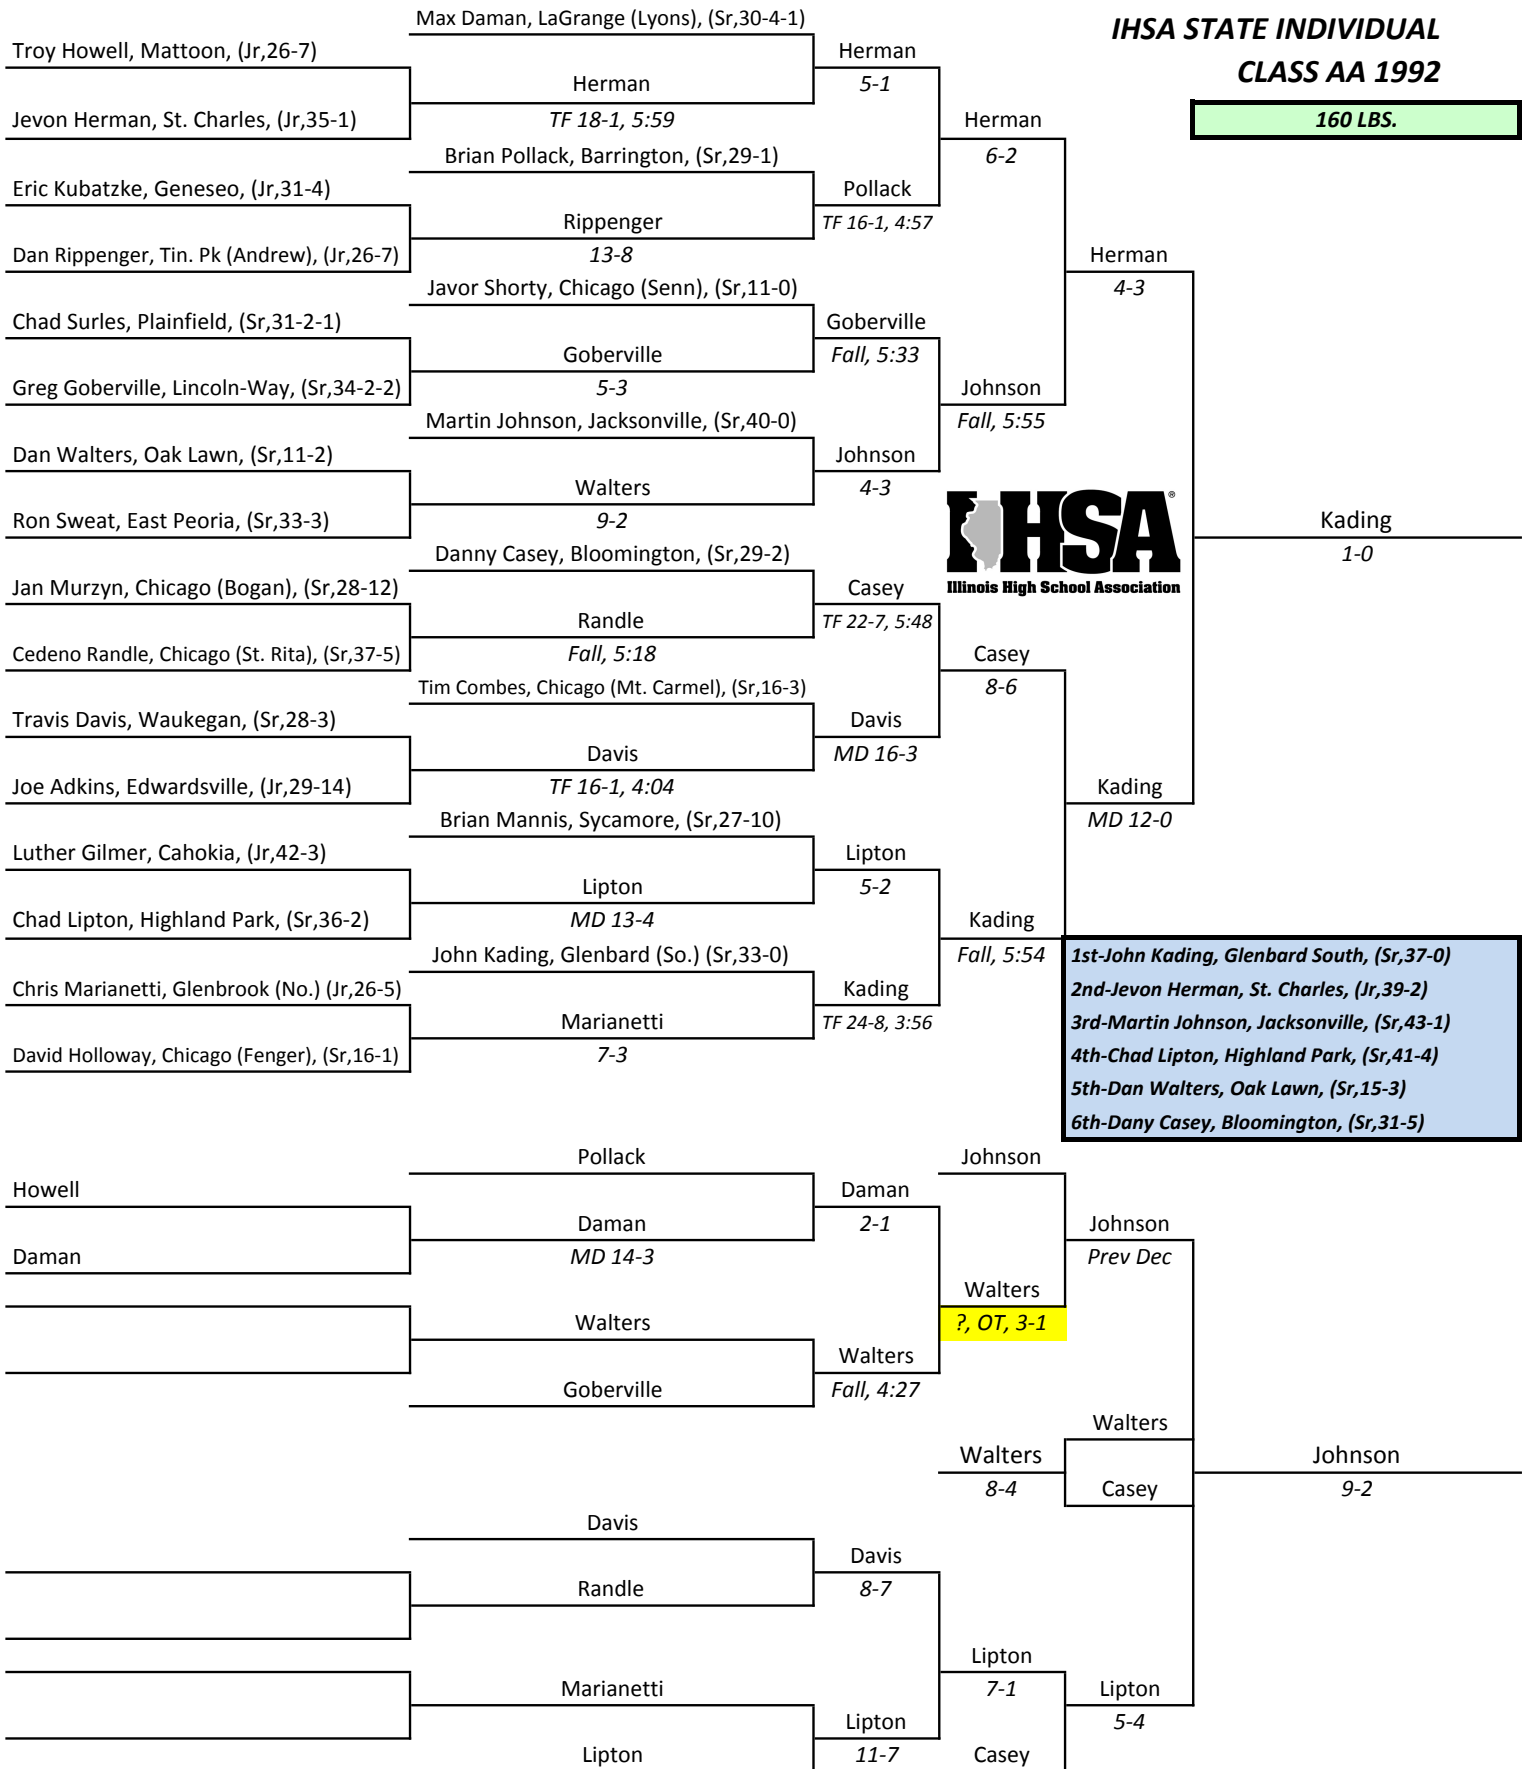

**IHSA STATE INDIVIDUAL
CLASS AA 1992**

160 LBS.