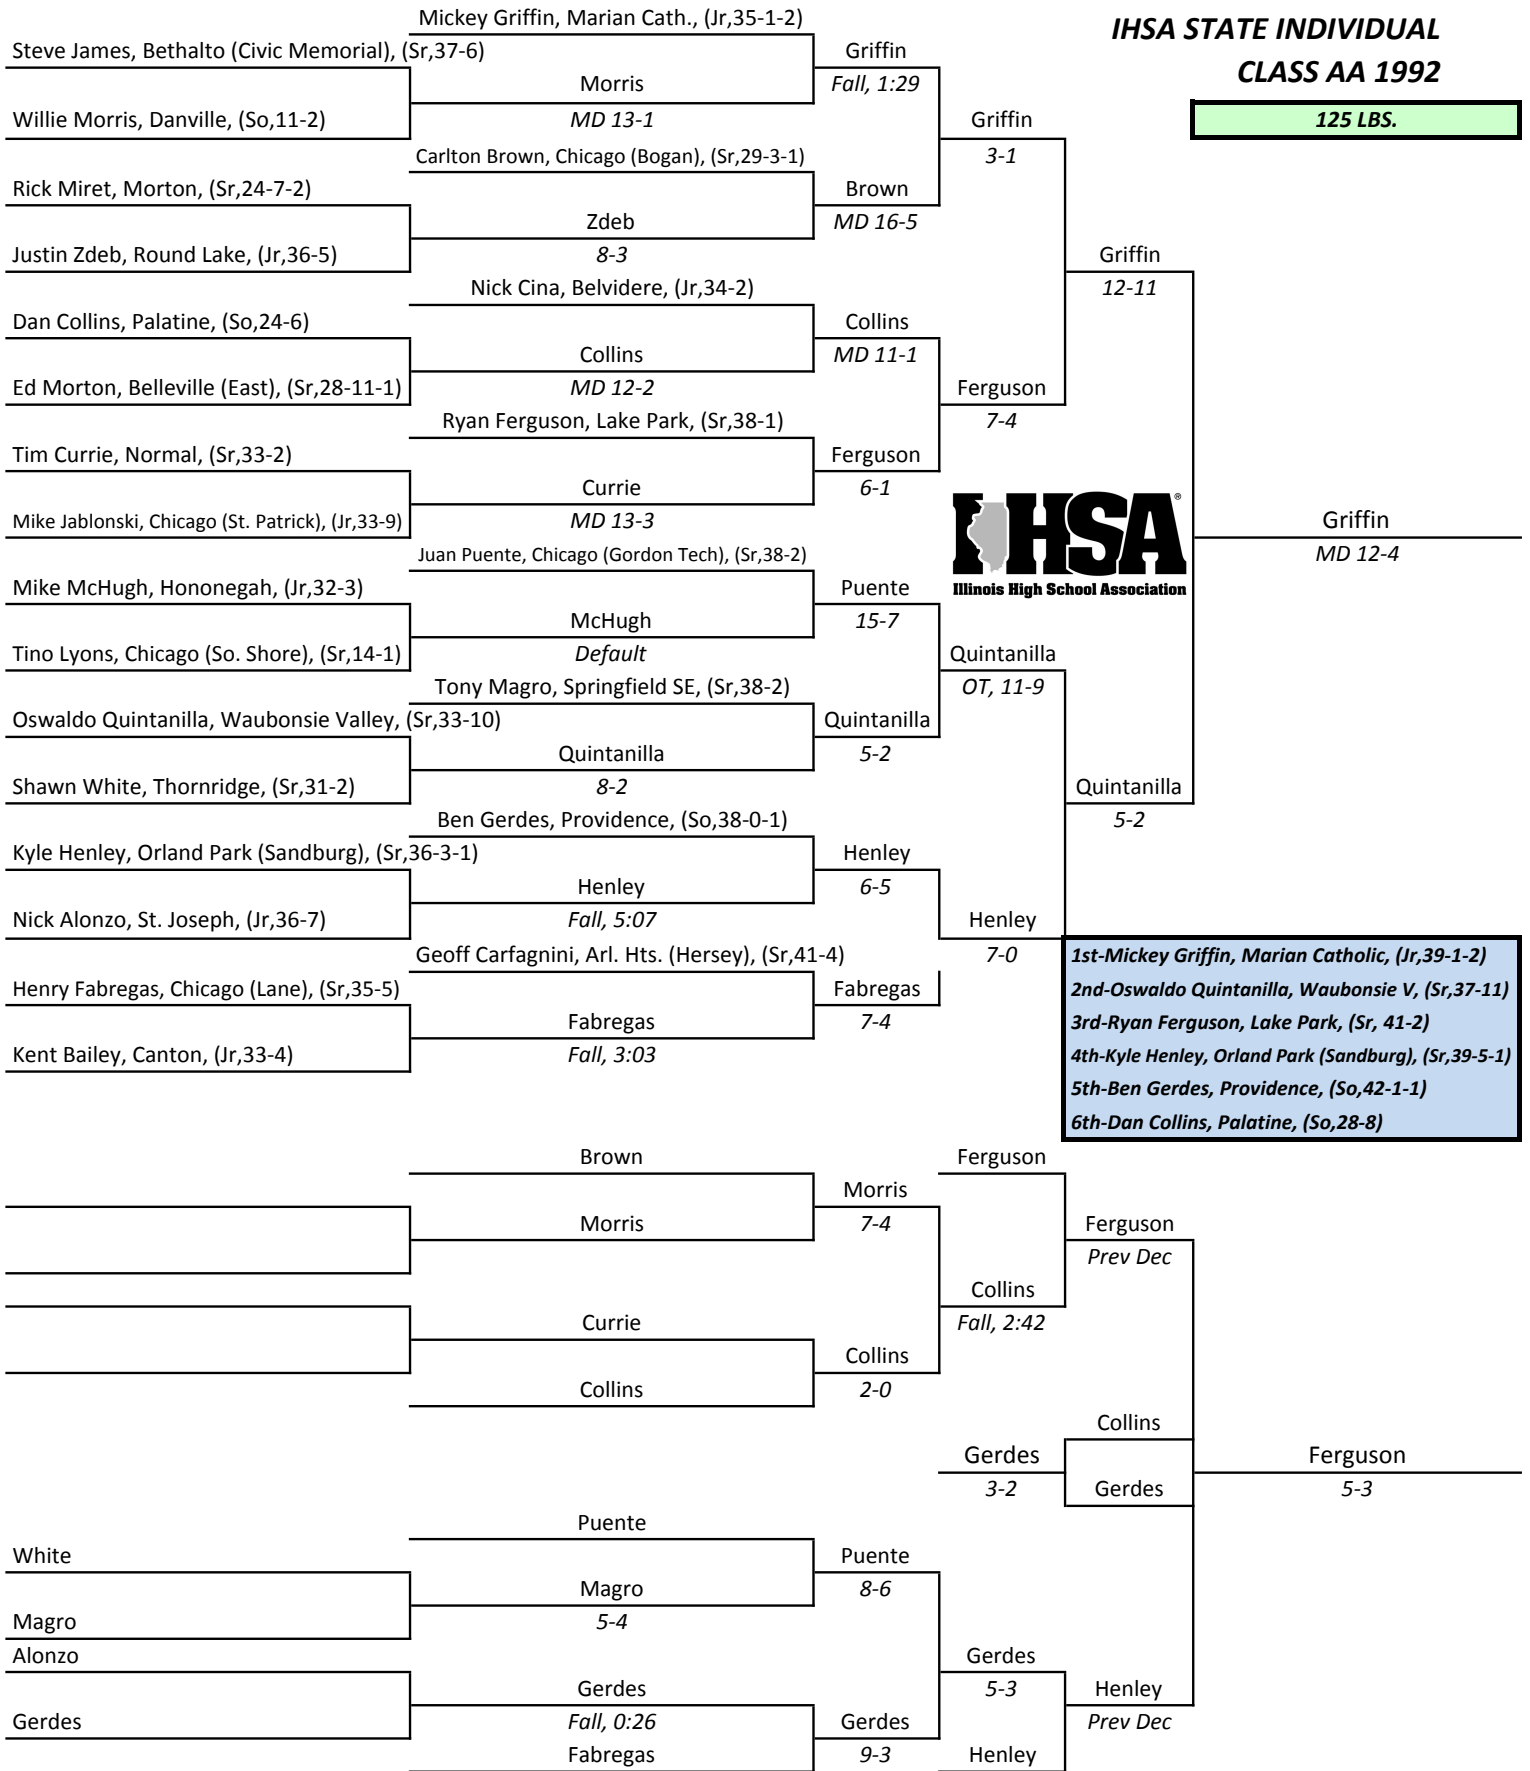

**IHSA STATE INDIVIDUAL
CLASS AA 1992**

125 LBS.

- 1st-Mickey Griffin, Marian Catholic, (Jr,39-1-2)
- 2nd-Oswaldo Quintanilla, Waubonsie V, (Sr,37-11)
- 3rd-Ryan Ferguson, Lake Park, (Sr, 41-2)
- 4th-Kyle Henley, Orland Park (Sandburg), (Sr,39-5-1)
- 5th-Ben Gerdes, Providence, (So,42-1-1)
- 6th-Dan Collins, Palatine, (So,28-8)