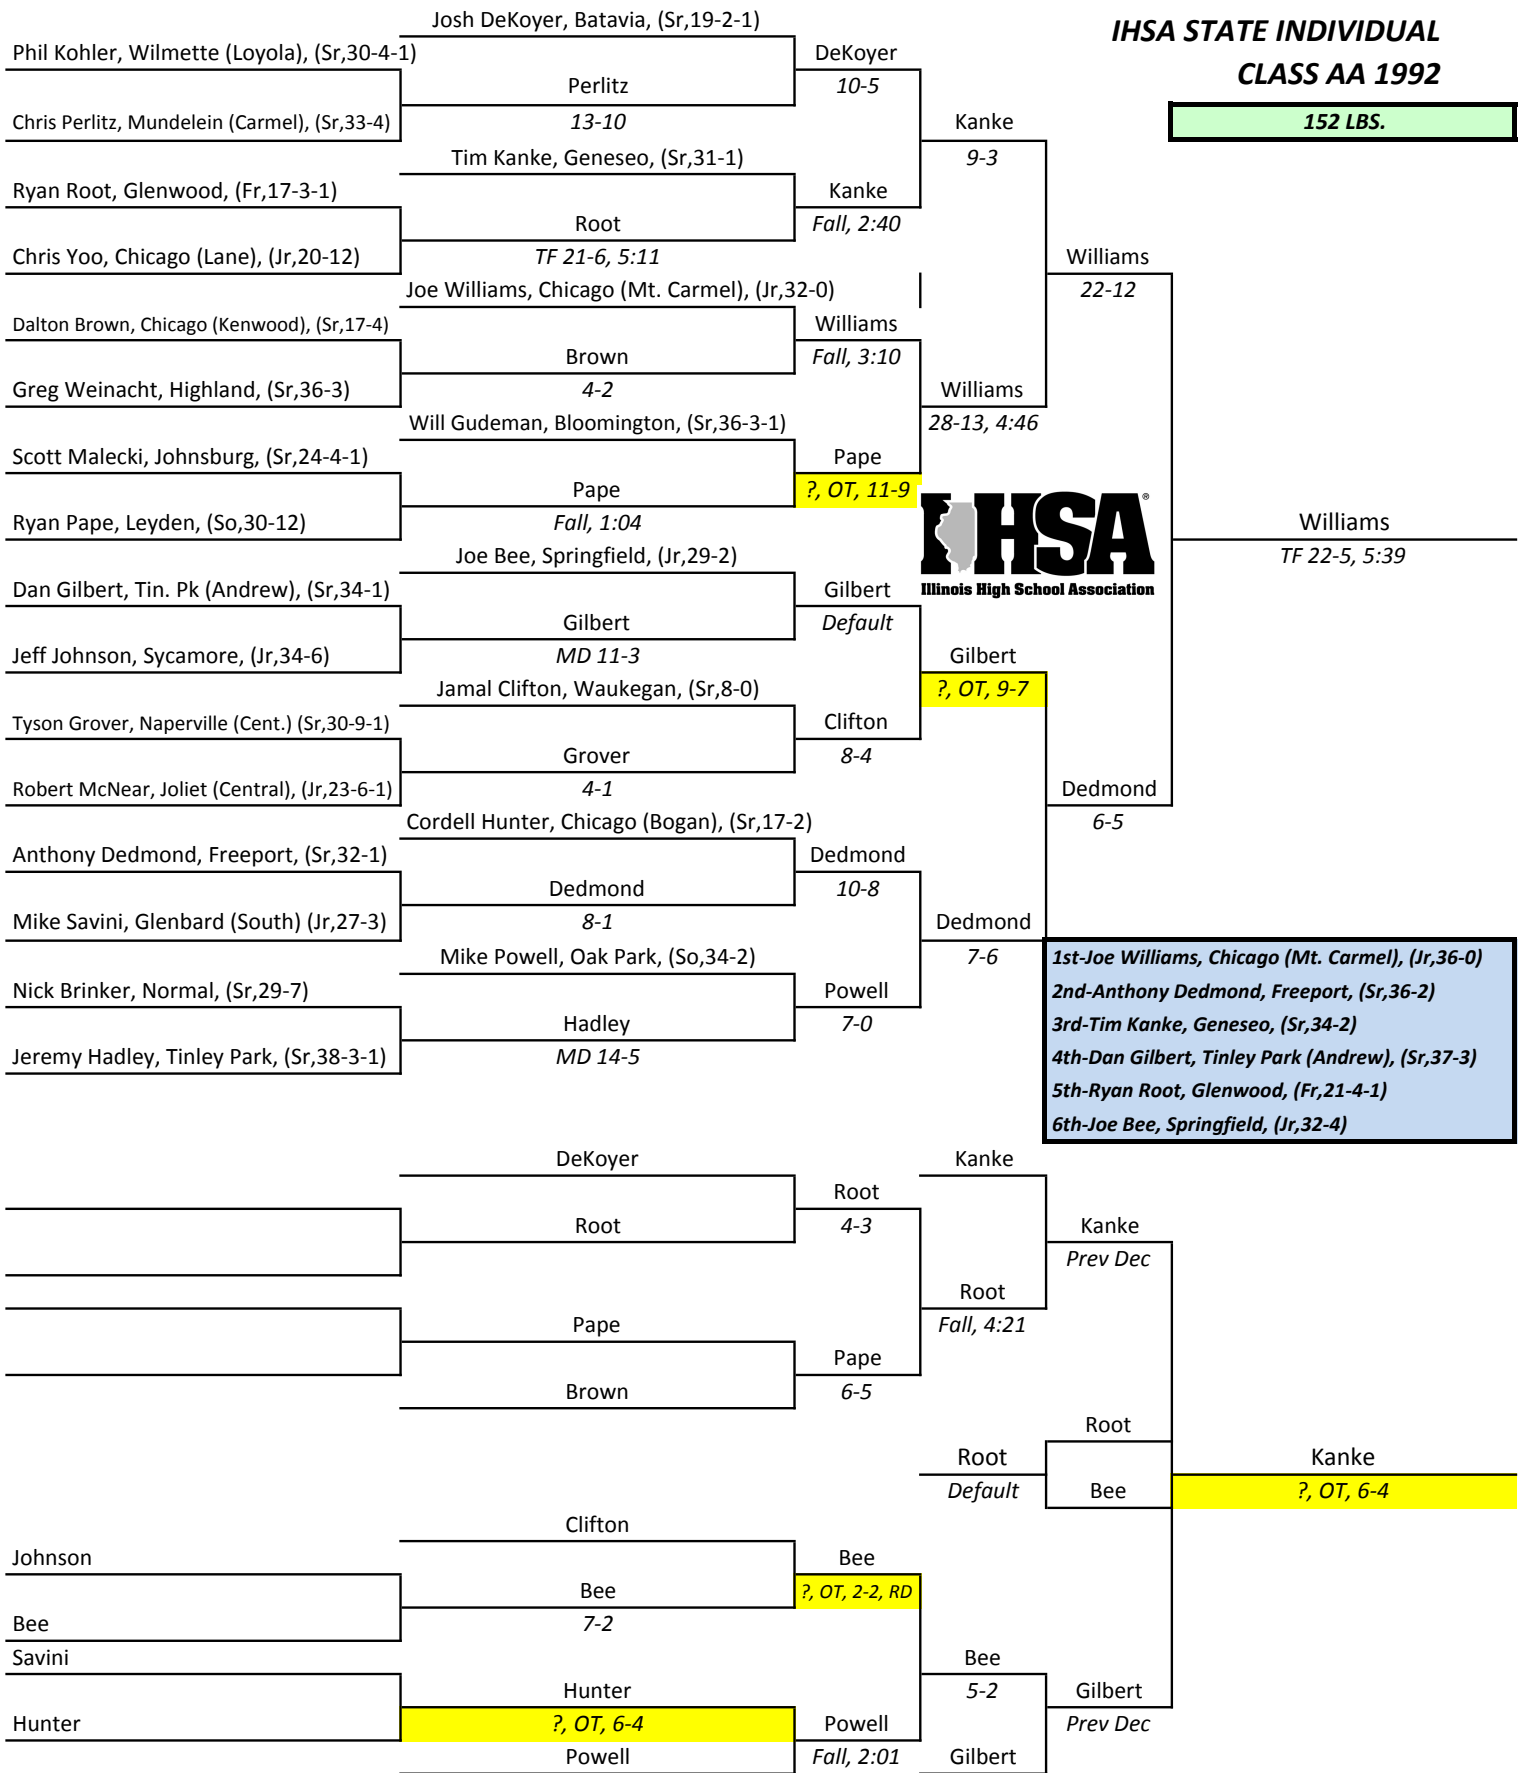

**IHSA STATE INDIVIDUAL
CLASS AA 1992**

152 LBS.