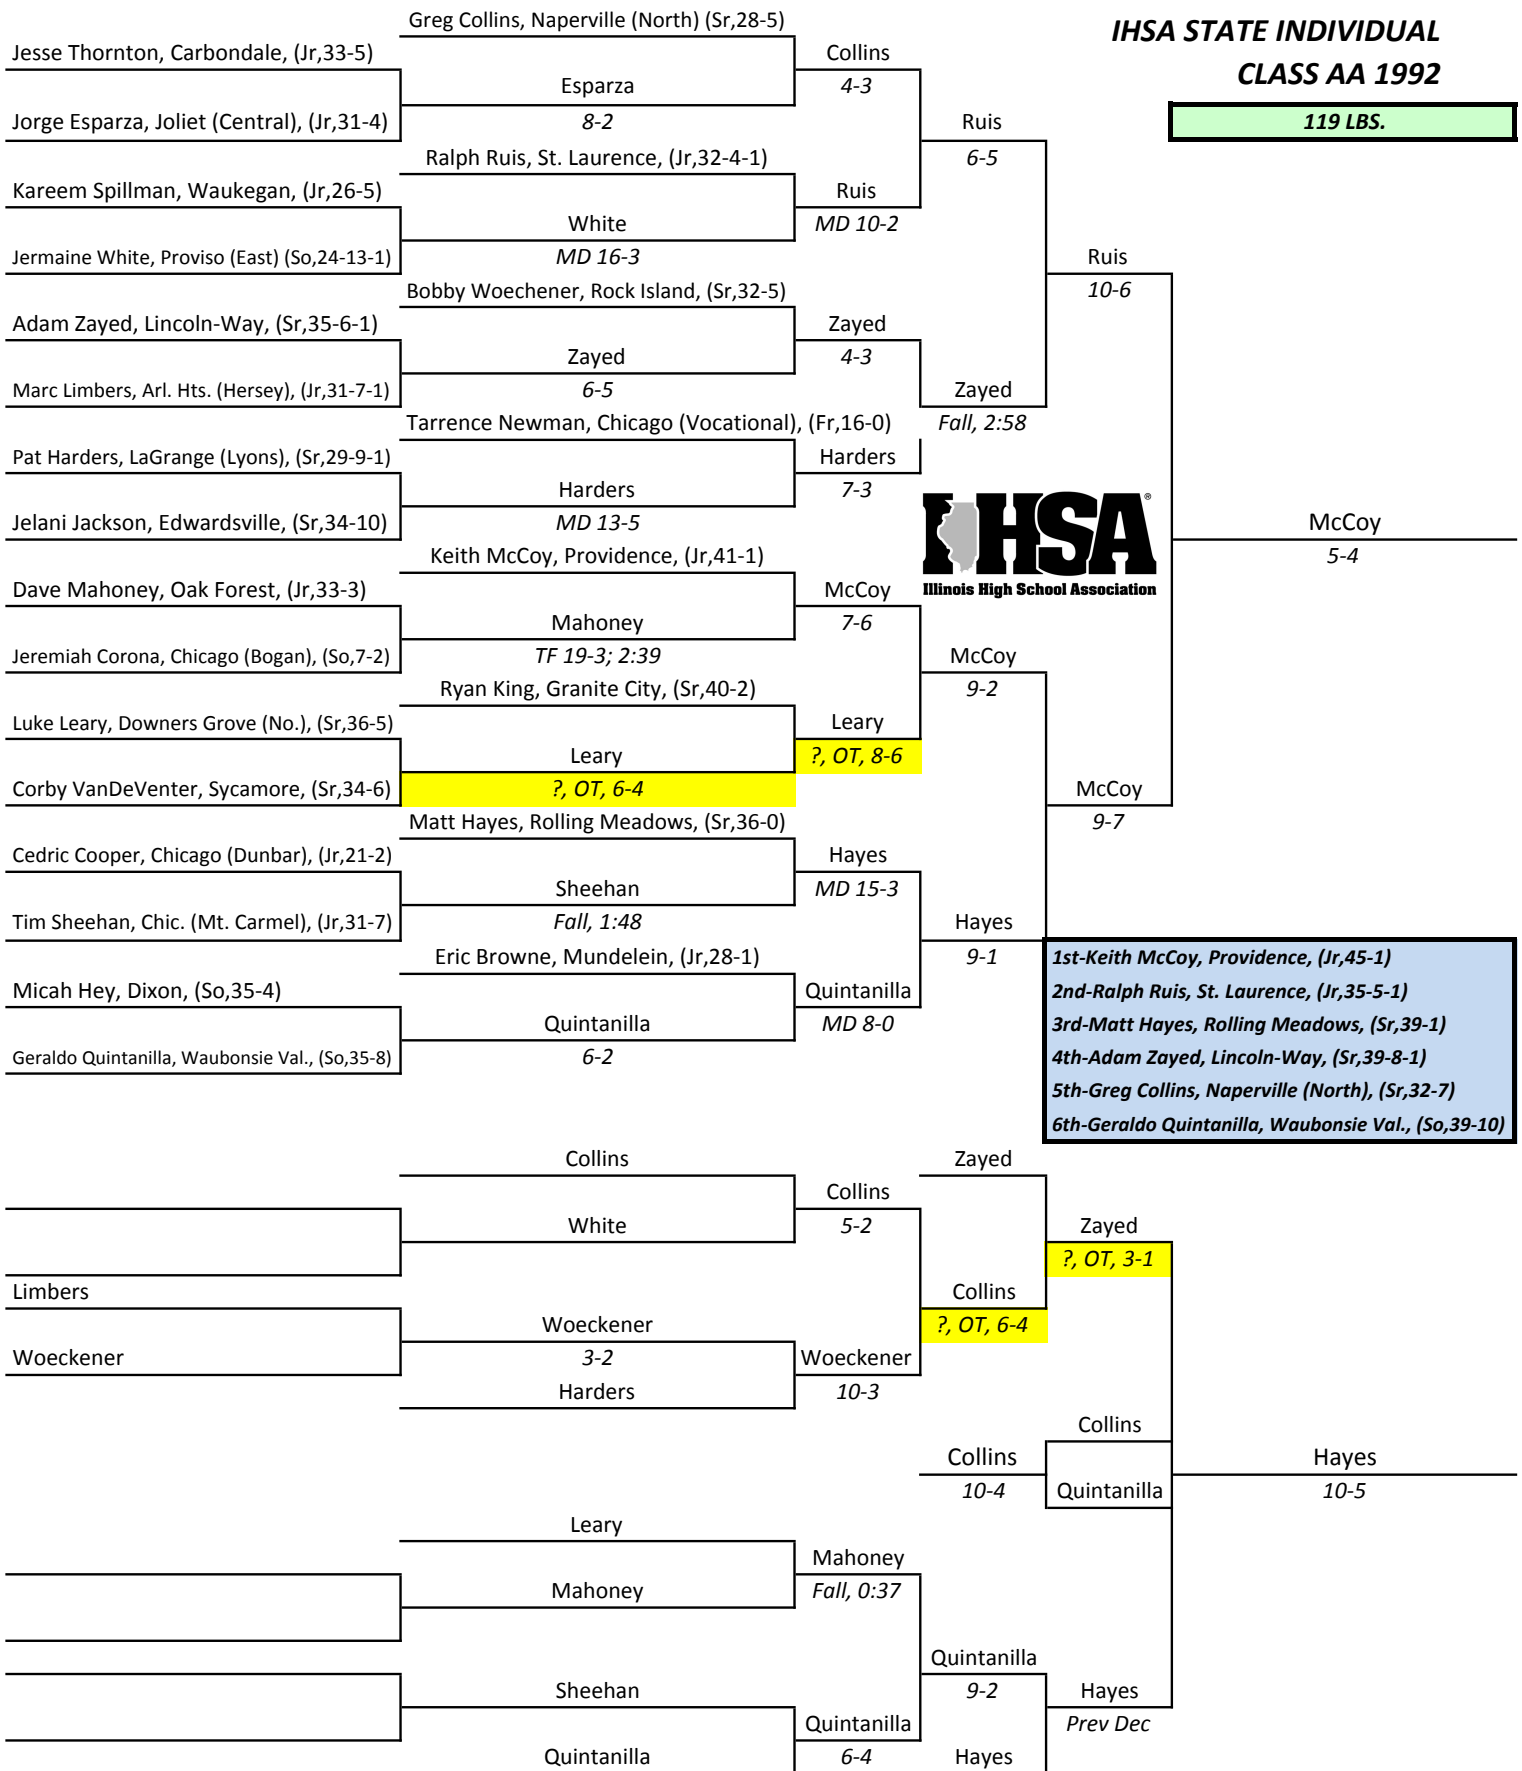

**IHSA STATE INDIVIDUAL
CLASS AA 1992**

119 LBS.

Assembly Hall, University of Illinois, Champaign, February 21st and 22nd