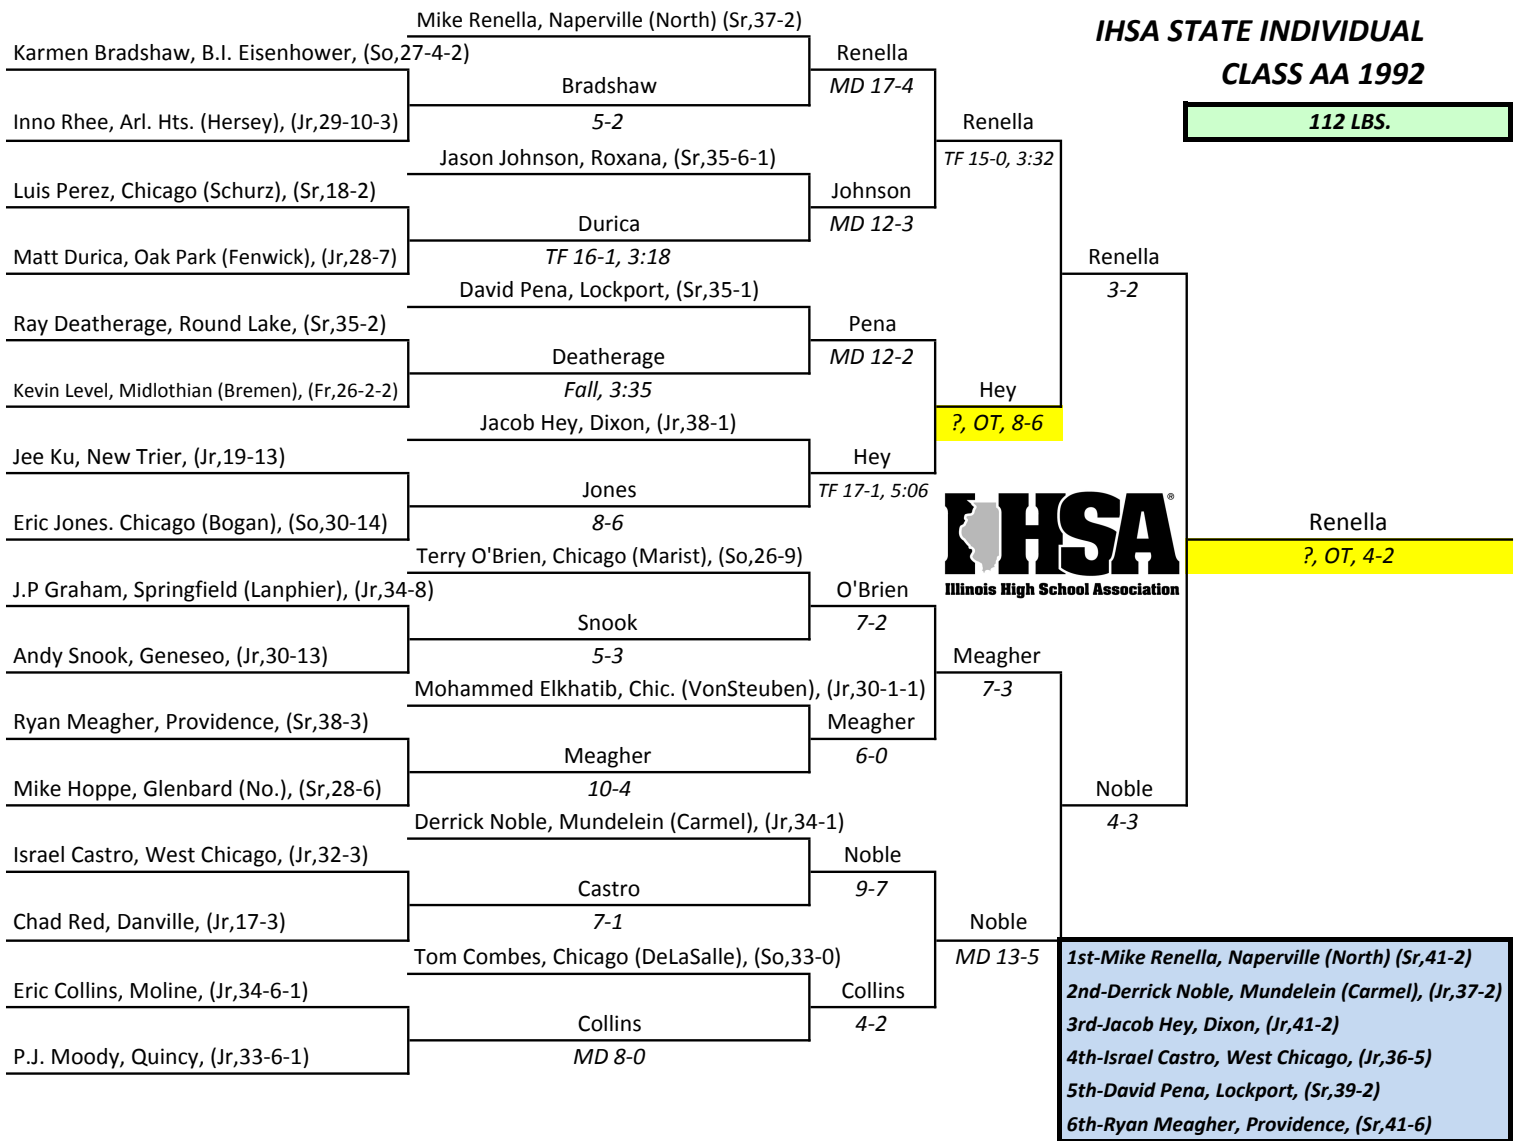

**IHSA STATE INDIVIDUAL
CLASS AA 1992**

112 LBS.

- 1st-Mike Renella, Naperville (North) (Sr,41-2)
- 2nd-Derrick Noble, Mundelein (Carmel), (Jr,37-2)
- 3rd-Jacob Hey, Dixon, (Jr,41-2)
- 4th-Israel Castro, West Chicago, (Jr,36-5)
- 5th-David Pena, Lockport, (Sr,39-2)
- 6th-Ryan Meagher, Providence, (Sr,41-6)