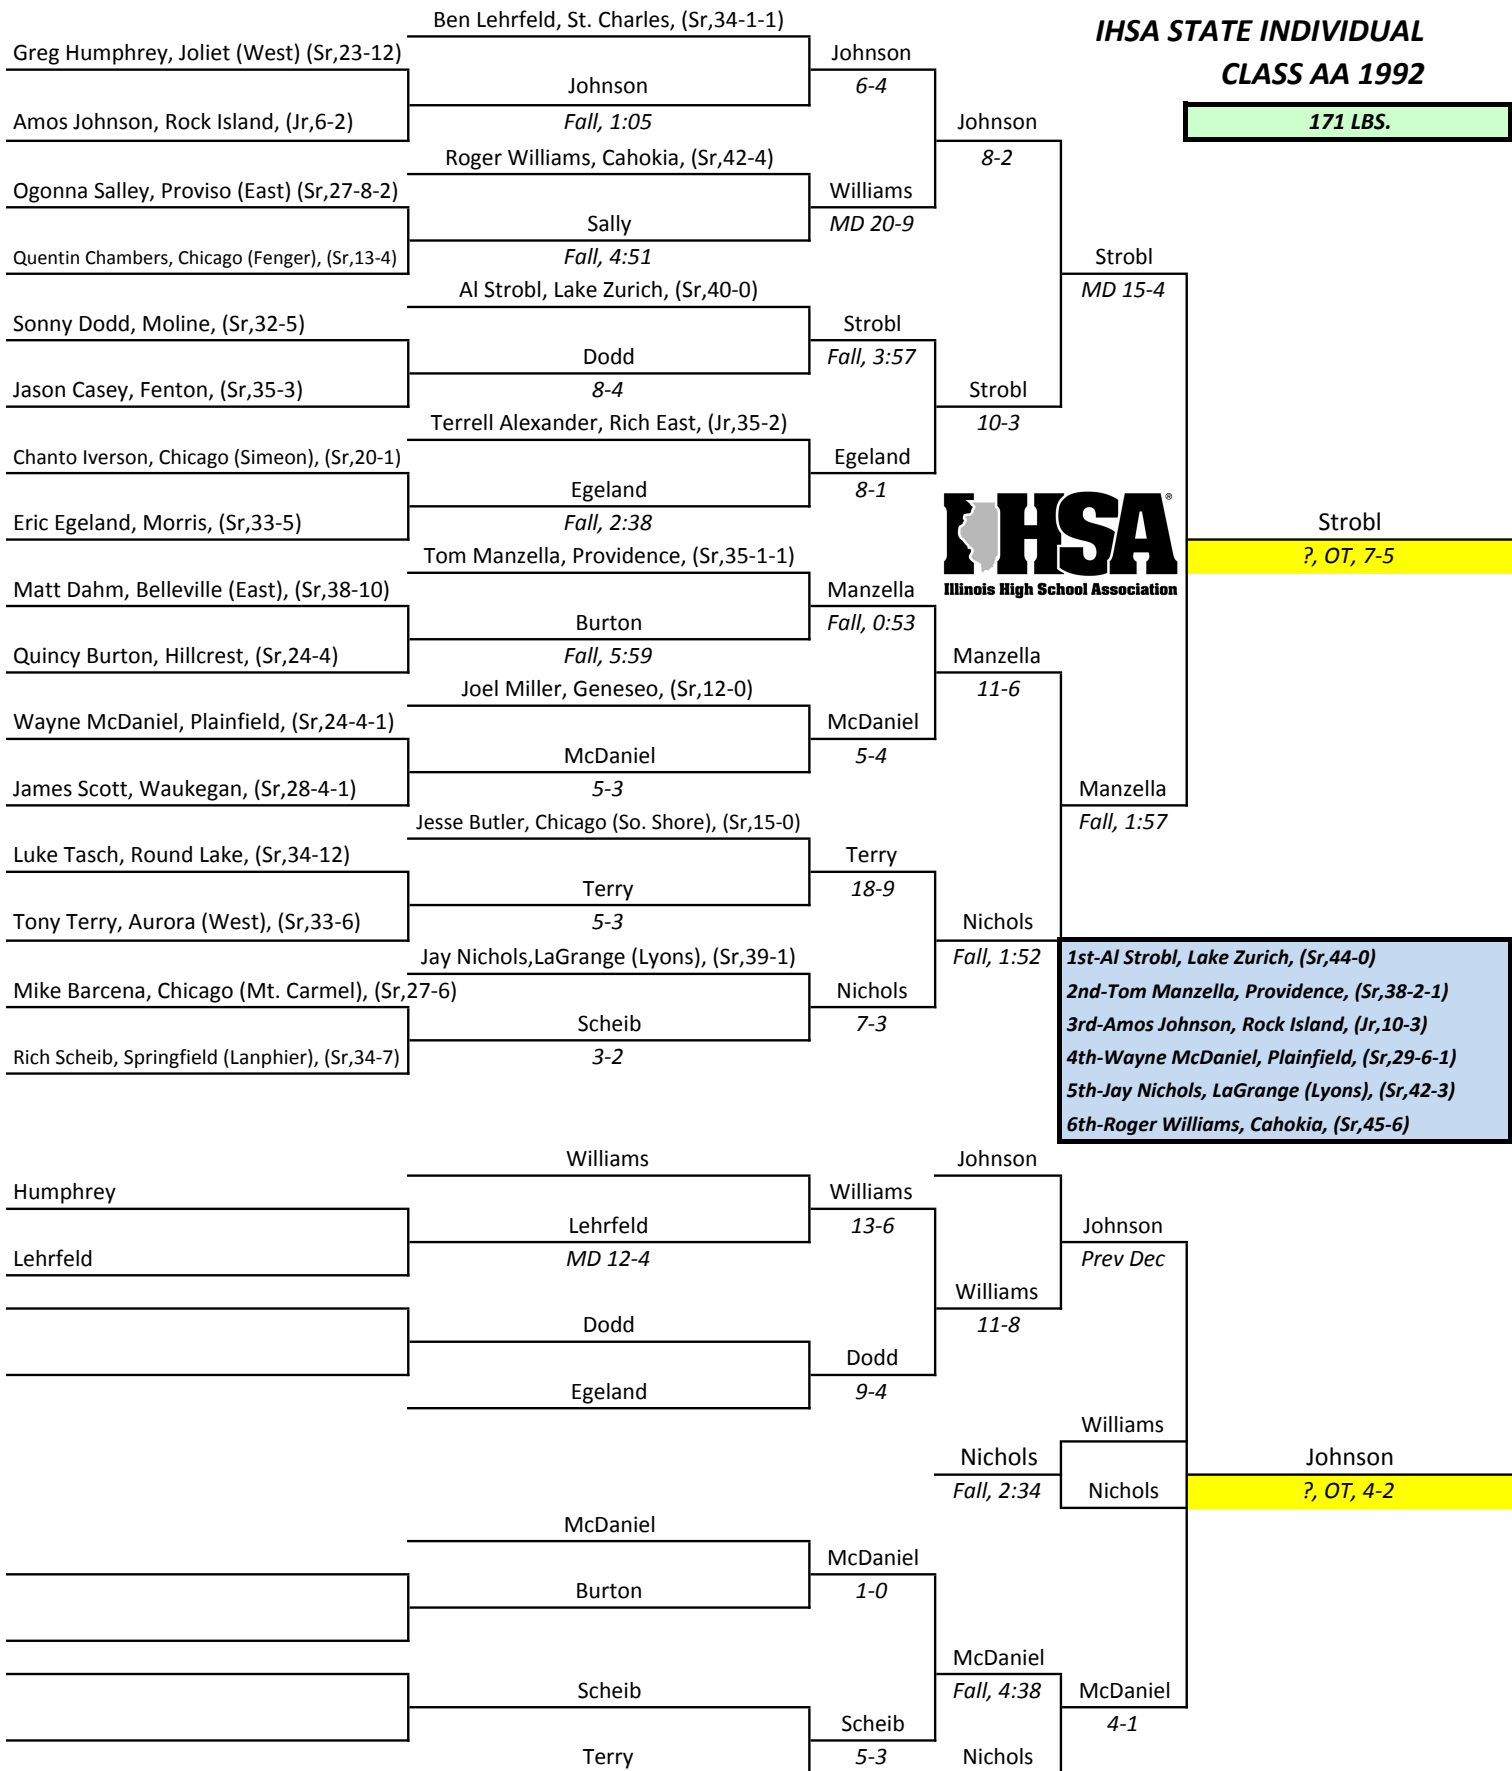

**IHSA STATE INDIVIDUAL
CLASS AA 1992**

171 LBS.