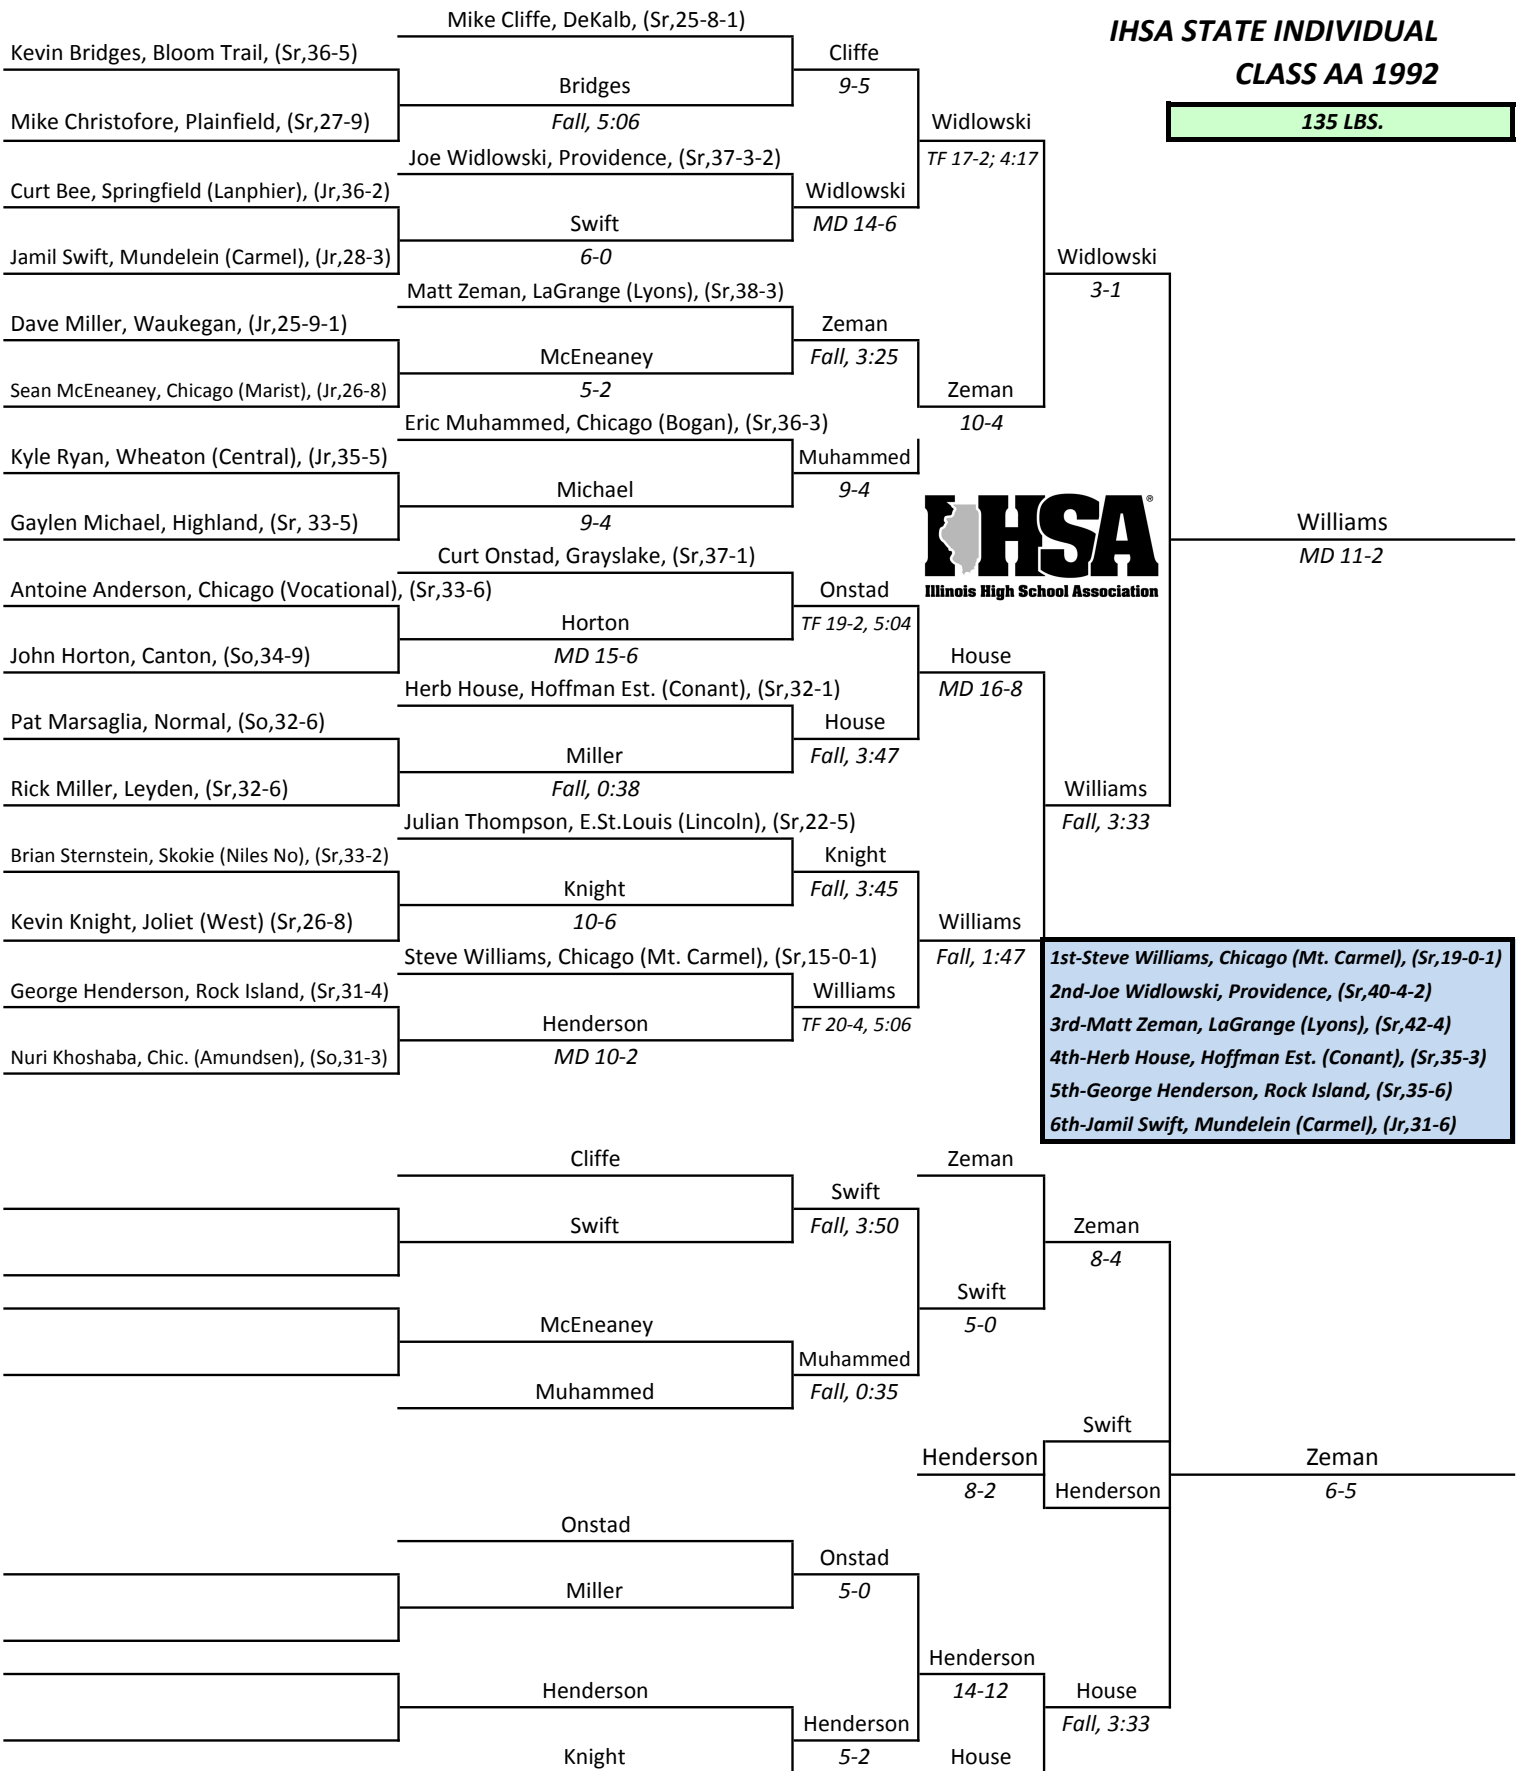

**IHSA STATE INDIVIDUAL
CLASS AA 1992**

135 LBS.

Assembly Hall, University of Illinois, Champaign, February 21st and 22nd