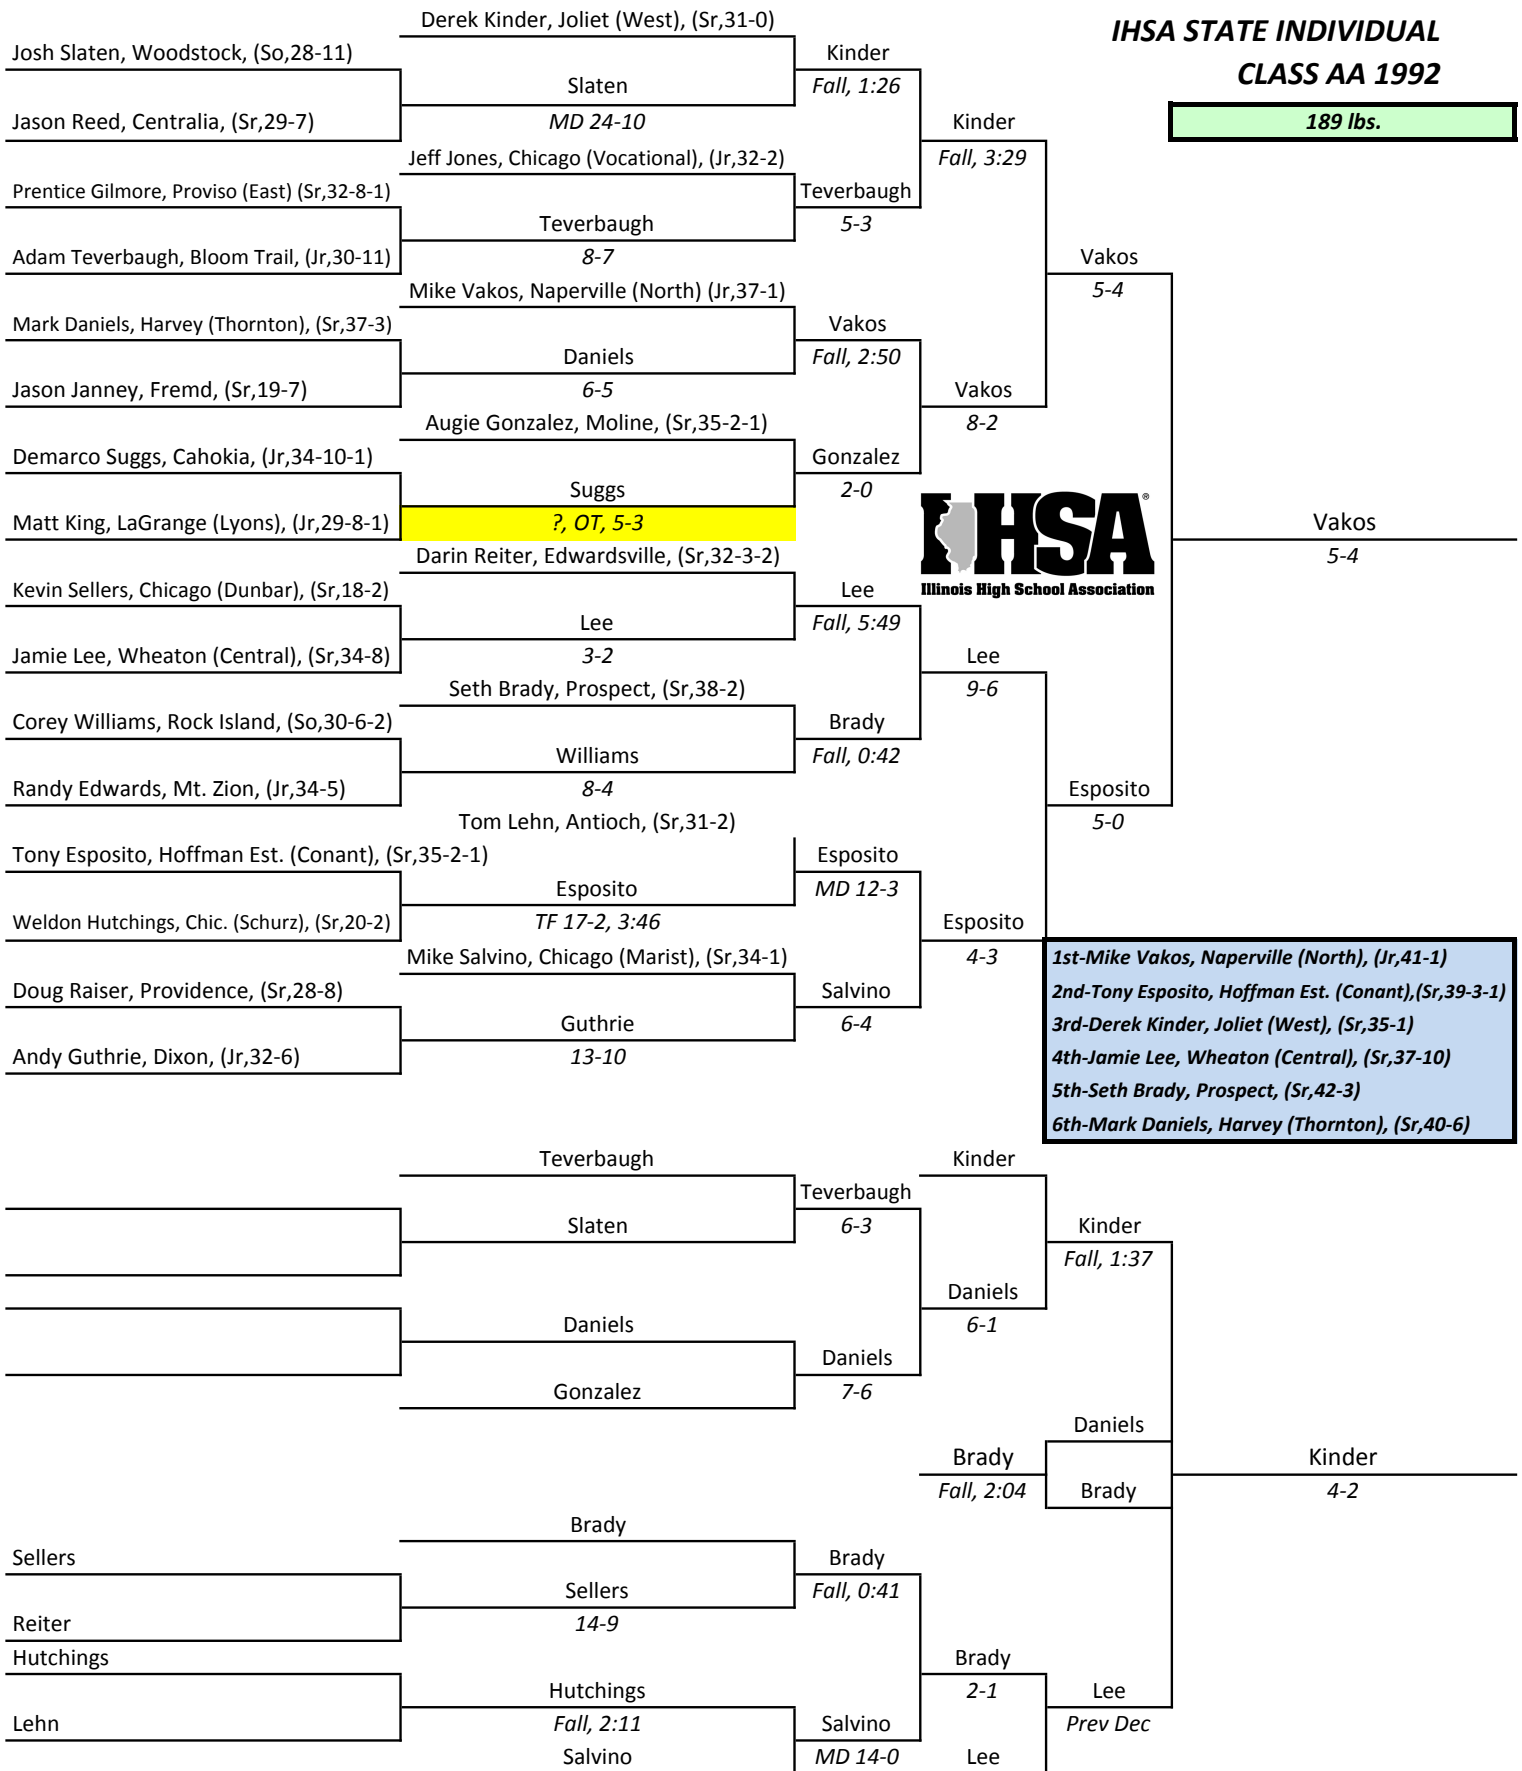

**IHSA STATE INDIVIDUAL
CLASS AA 1992**

189 lbs.

Assembly Hall, University of Illinois, Champaign, February 21st and 22nd