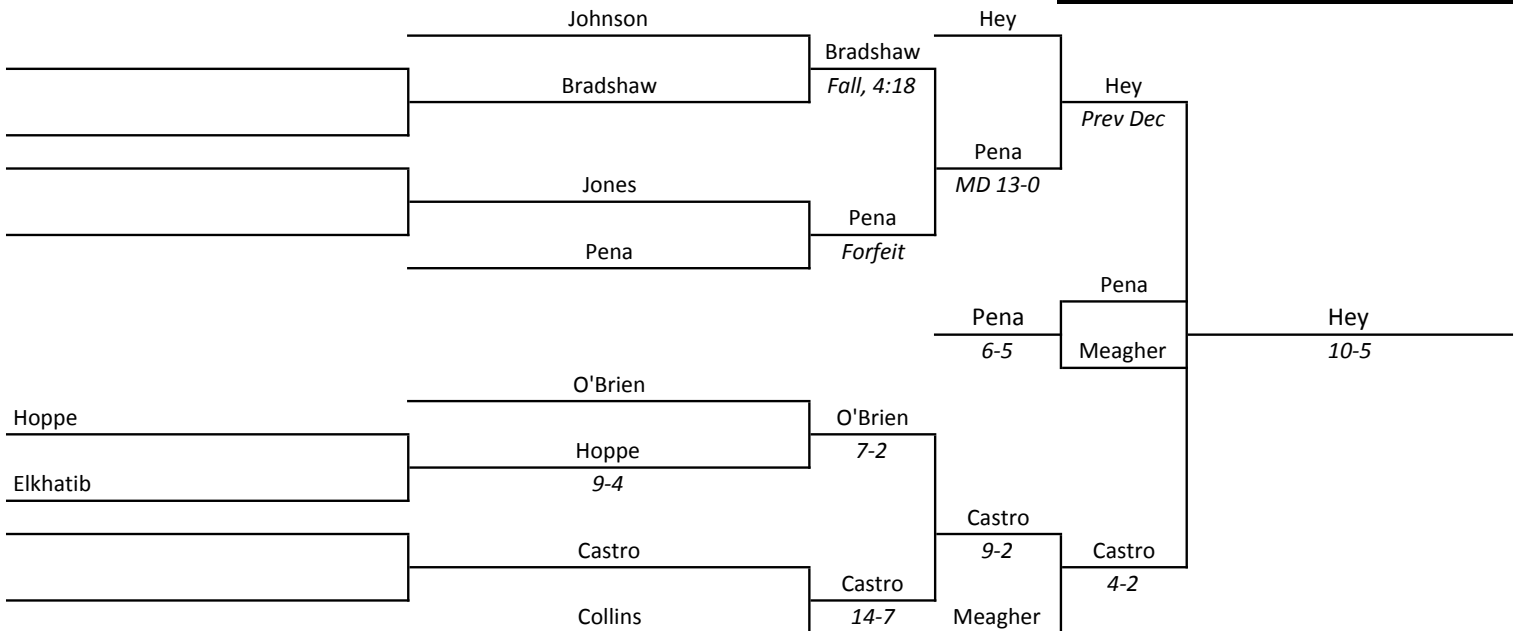

**IHSA STATE INDIVIDUAL
CLASS AA 1992**

112 LBS.

- 1st-Mike Renella, Naperville (North) (Sr,41-2)
- 2nd-Derrick Noble, Mundelein (Carmel), (Jr,37-2)
- 3rd-Jacob Hey, Dixon, (Jr,41-2)
- 4th-Israel Castro, West Chicago, (Jr,36-5)
- 5th-David Pena, Lockport, (Sr,39-2)
- 6th-Ryan Meagher, Providence, (Sr,41-6)

**IHSA STATE INDIVIDUAL
CLASS AA 1992**

119 LBS.

Assembly Hall, University of Illinois, Champaign, February 21st and 22nd

**IHSA STATE INDIVIDUAL
CLASS AA 1992**

125 LBS.

- 1st-Mickey Griffin, Marian Catholic, (Jr,39-1-2)
- 2nd-Oswaldo Quintanilla, Waubonsie V, (Sr,37-11)
- 3rd-Ryan Ferguson, Lake Park, (Sr, 41-2)
- 4th-Kyle Henley, Orland Park (Sandburg), (Sr,39-5-1)
- 5th-Ben Gerdes, Providence, (So,42-1-1)
- 6th-Dan Collins, Palatine, (So,28-8)