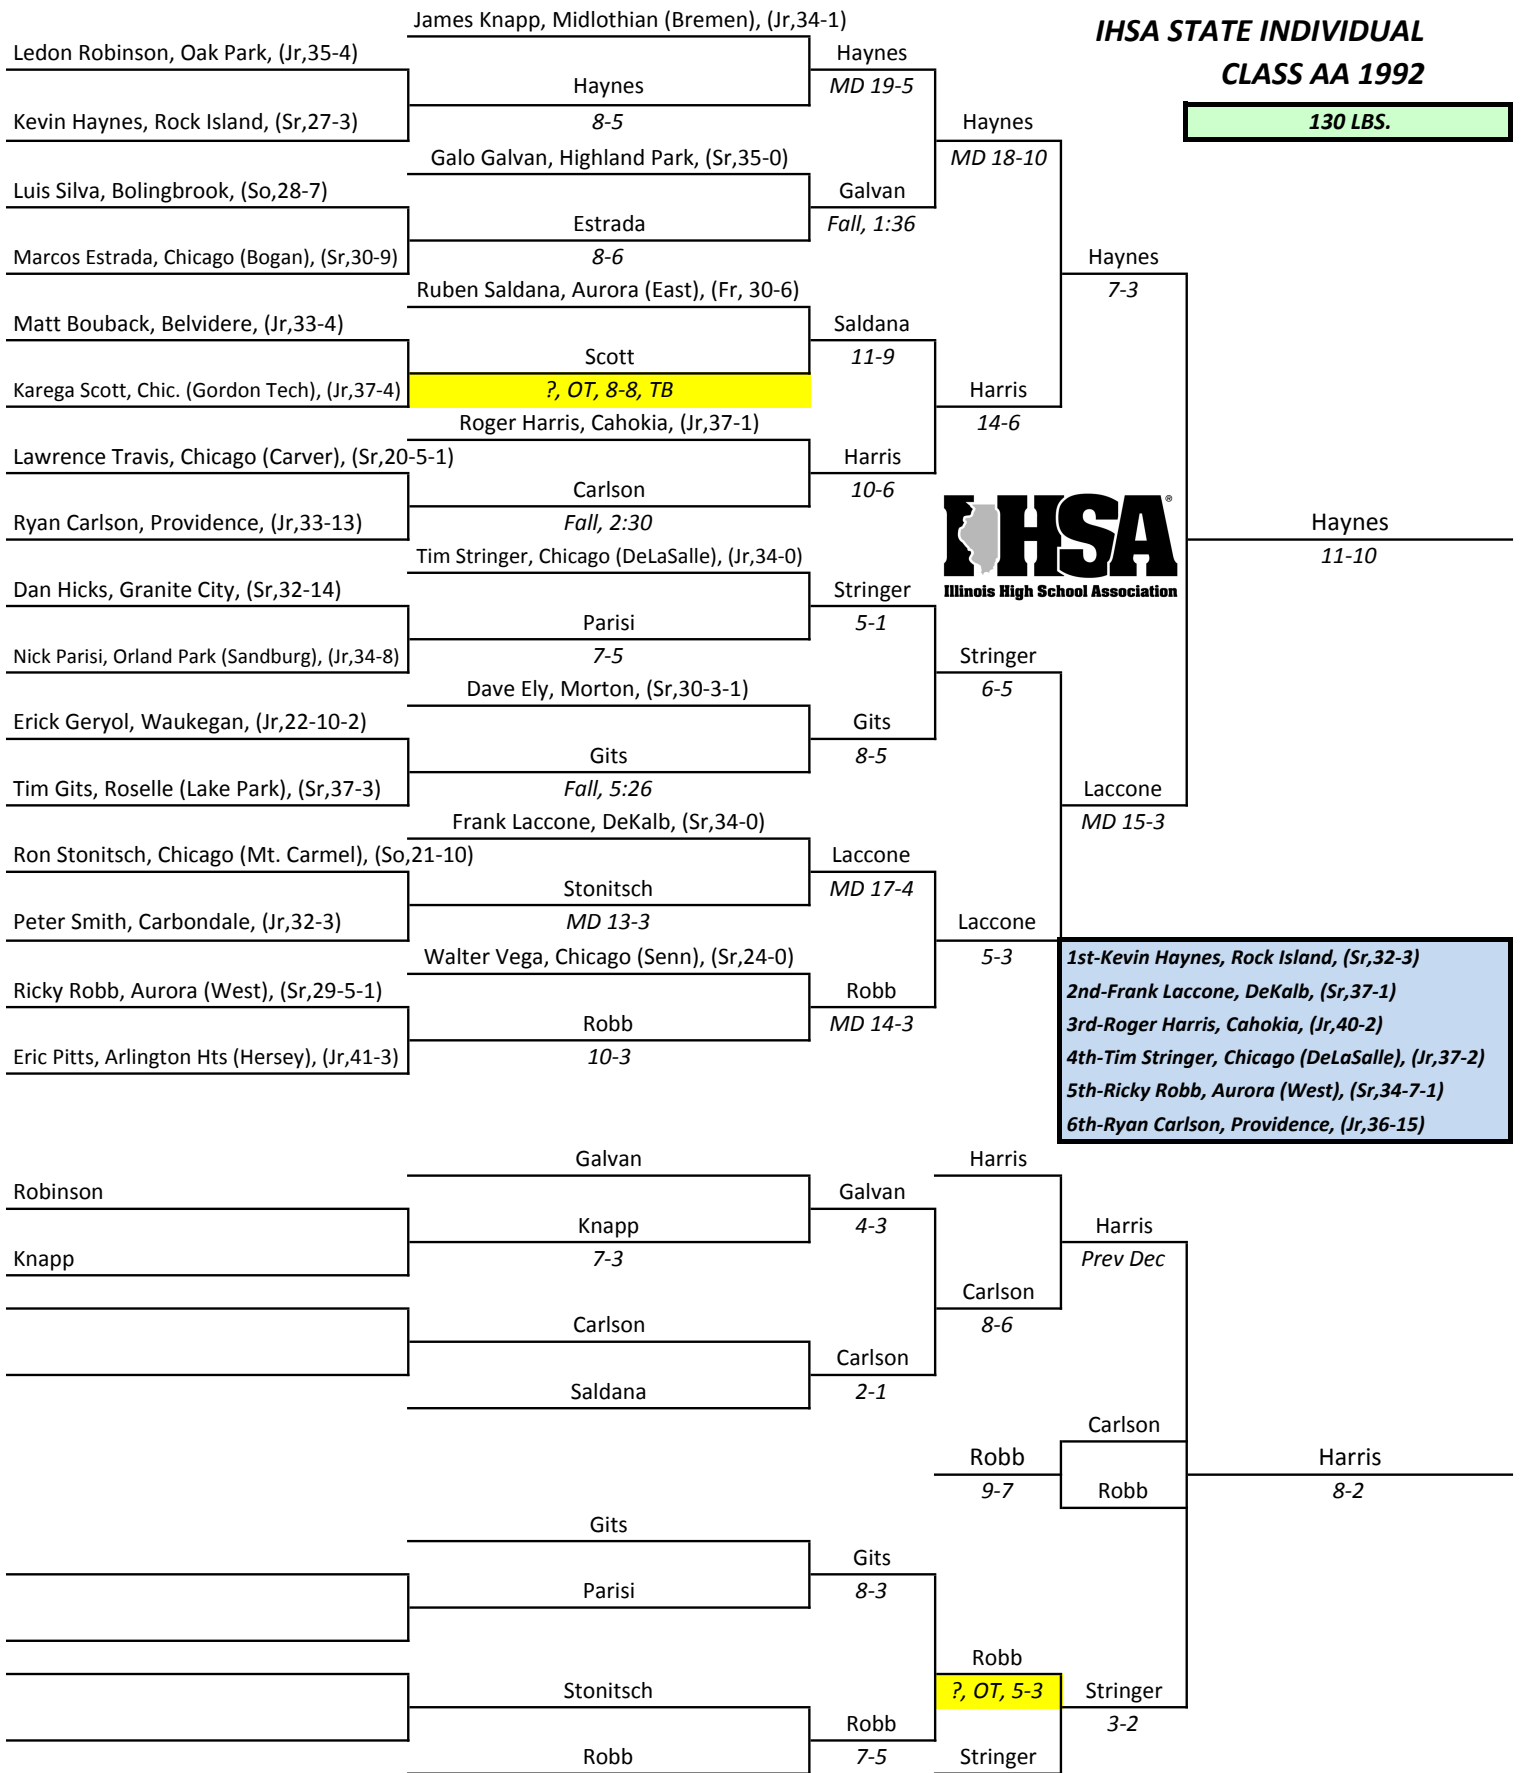

**IHSA STATE INDIVIDUAL
CLASS AA 1992**

130 LBS.

Assembly Hall, University of Illinois, Champaign, February 21st and 22nd