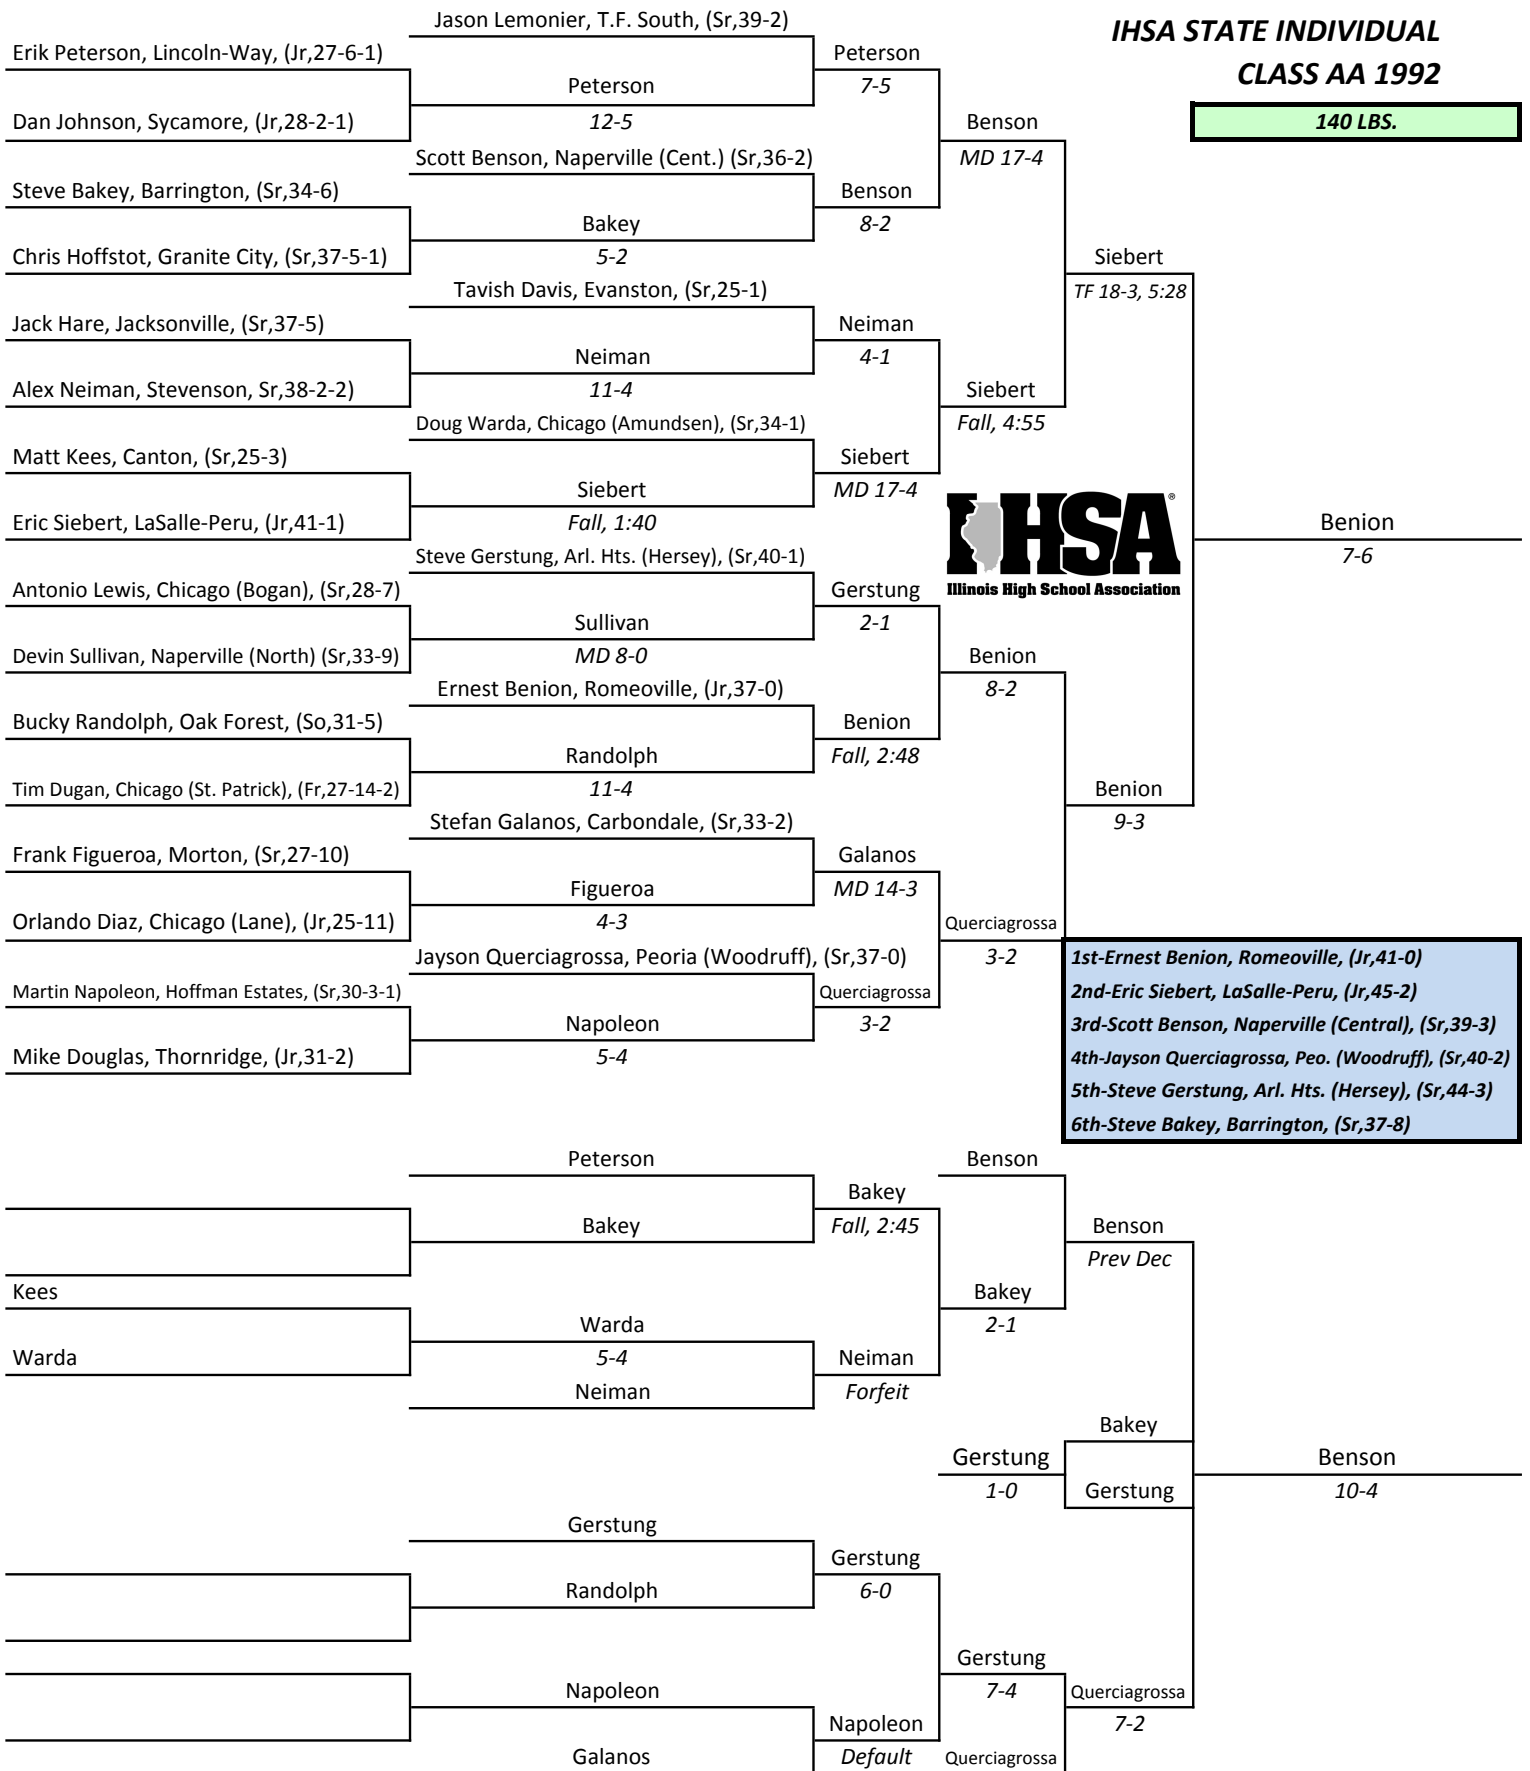

**IHSA STATE INDIVIDUAL
CLASS AA 1992**

140 LBS.