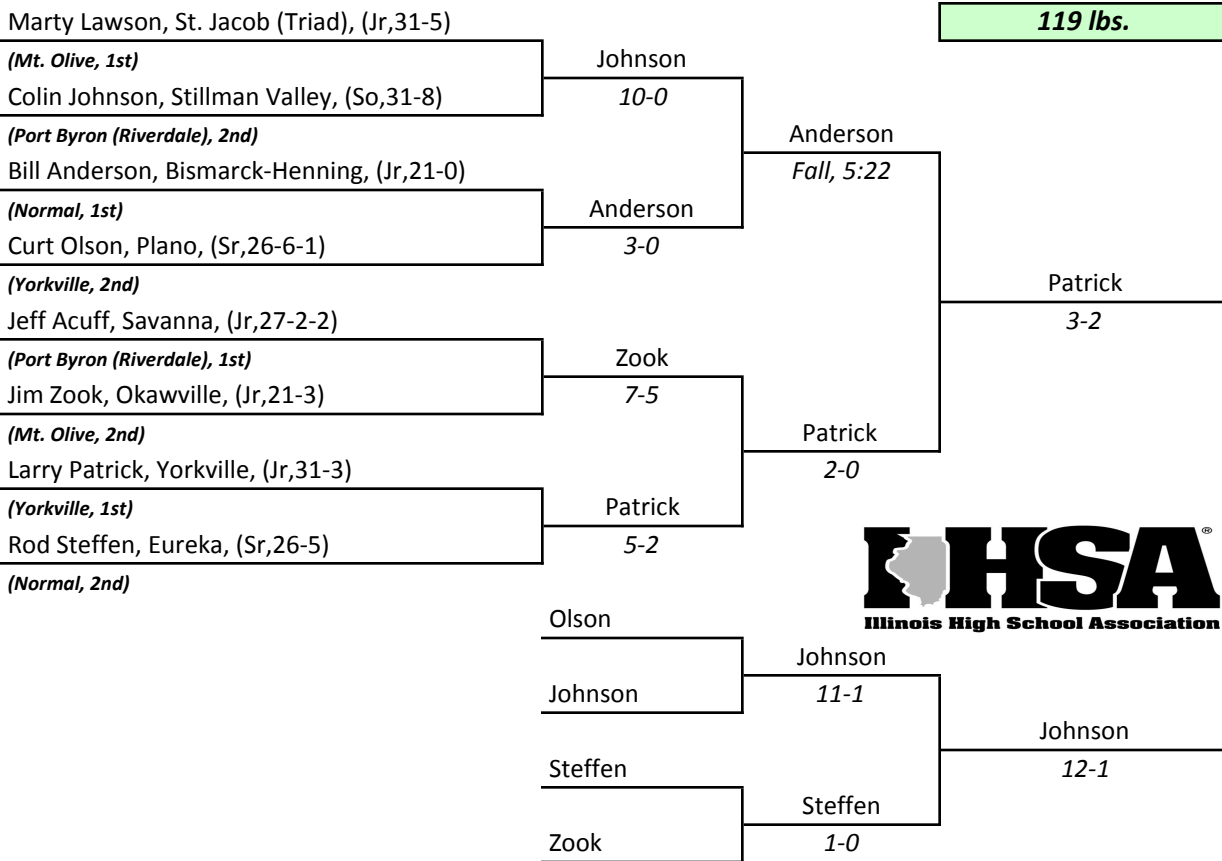

IHSA STATE INDIVIDUAL CLASS A 1976

- **1st-Larry Patrick, Yorkville, (Jr,34-3)**
- **2nd-Bill Anderson, Bismarck-Henning, (Jr,23-1)**
- **3rd-Colin Johnson, Stillman Valley, (So,34-9)**
- **4th-Rod Steffen, Eureka, (Sr,27-7)**