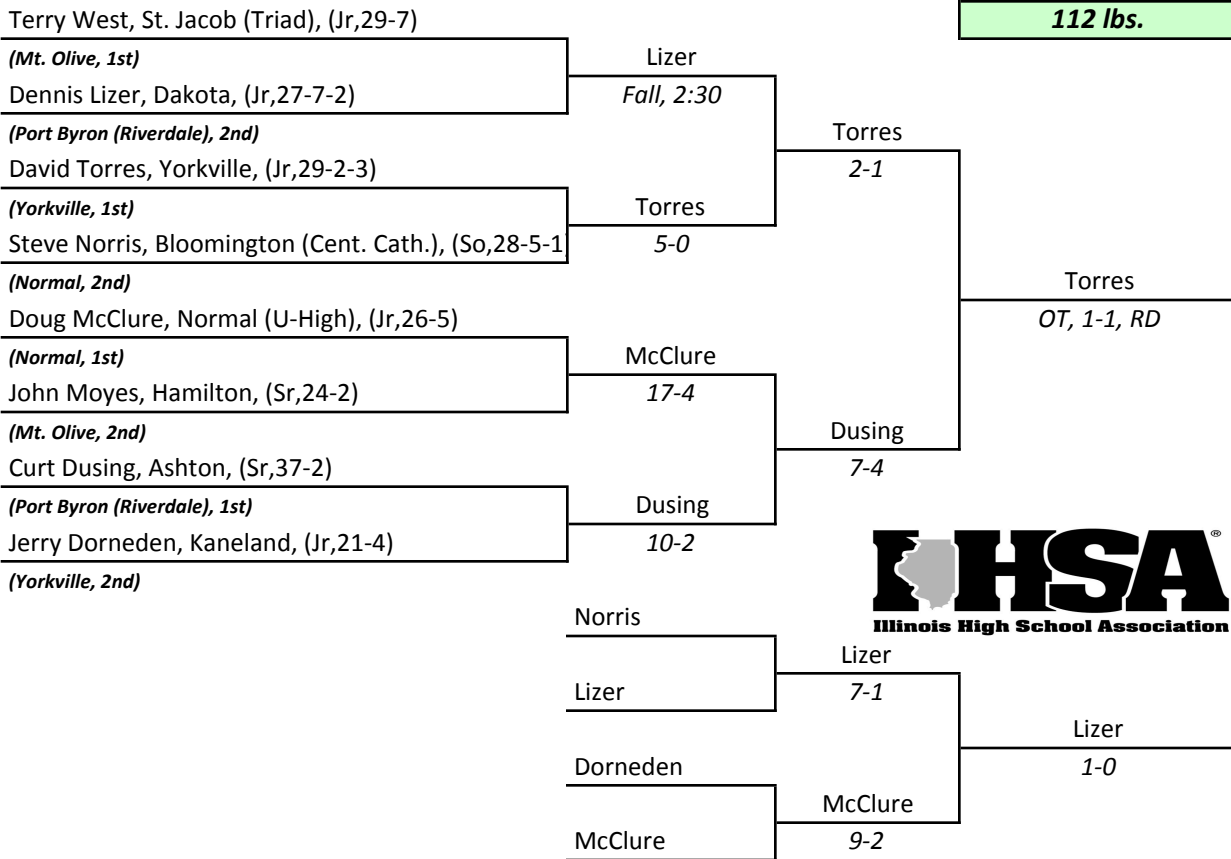

IHSA STATE INDIVIDUAL CLASS A 1976

- **1st-David Torres, Yorkville, (Jr,32-2-3)**
- **2nd-Curt Dusing, Ashton, (Sr,39-3)**
- **3rd-Dennis Lizer, Dakota, (Jr,30-8-2)**
- **4th-Doug McClure, Normal (U-High), (Jr,28-7)**