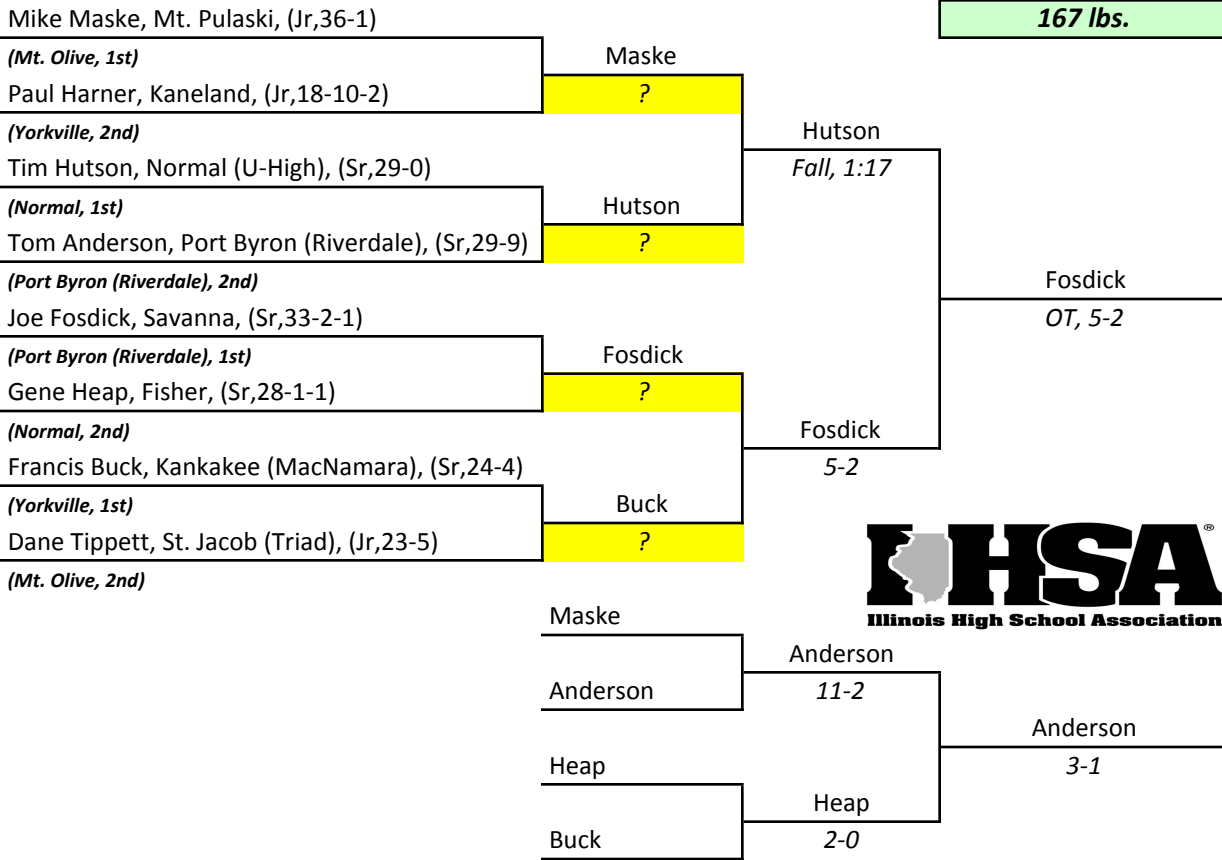

IHSA STATE INDIVIDUAL CLASS A 1976

- **1st-Joe Fosdick, Savanna, (Sr,36-2-1)**
- **2nd-Tim Hutson, Normal (U-High), (Sr,31-1)**
- **3rd-Tom Anderson, Port Byron (Riverdale), (Sr,31-10)**
- **4th-Gene Heap, Fisher, (Sr,29-3-1)**