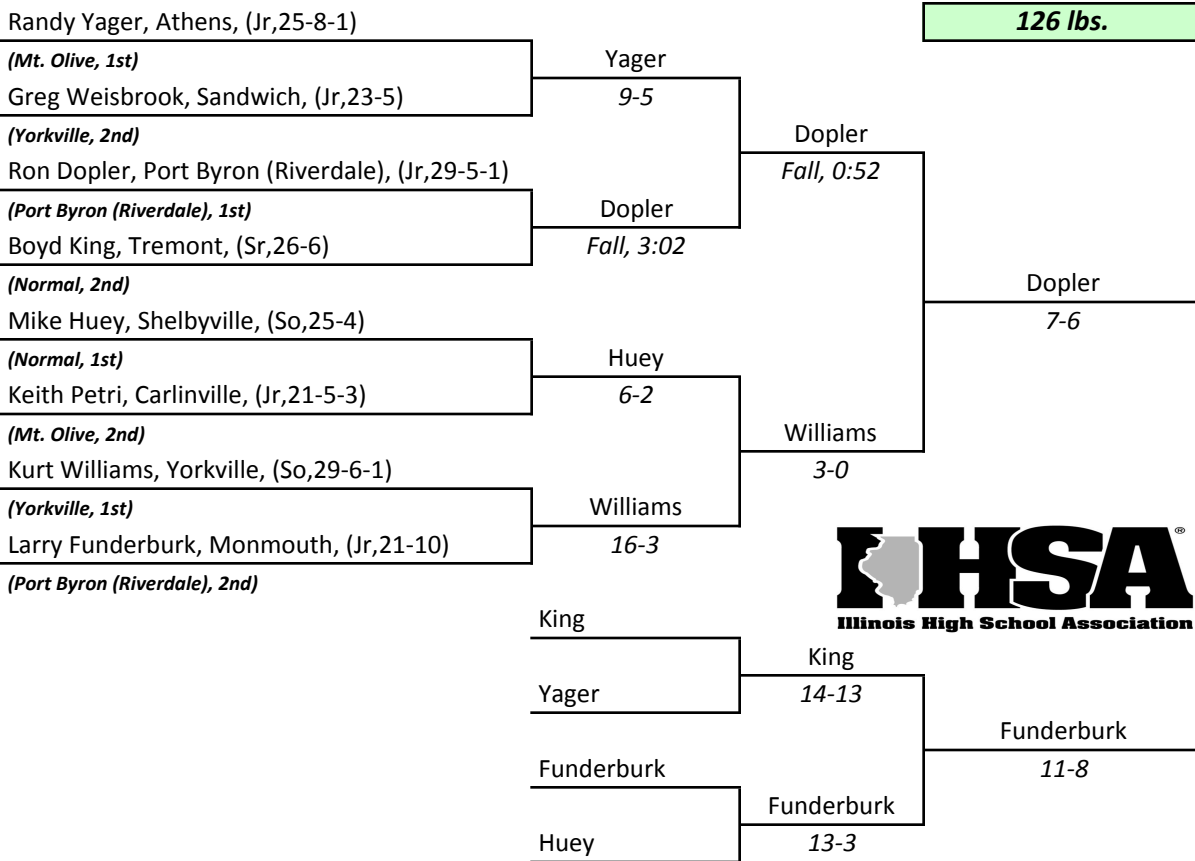

IHSA STATE INDIVIDUAL CLASS A 1976

1st-Ron Dopler, Port Byron (Riverdale), (Jr,32-5-1)
2nd-Kurt Williams, Yorkville, (So,31-7-1)
3rd-Larry Funderburk, Monmouth, (Jr,23-11)
4th-Boyd King, Tremont, (Sr,27-8)