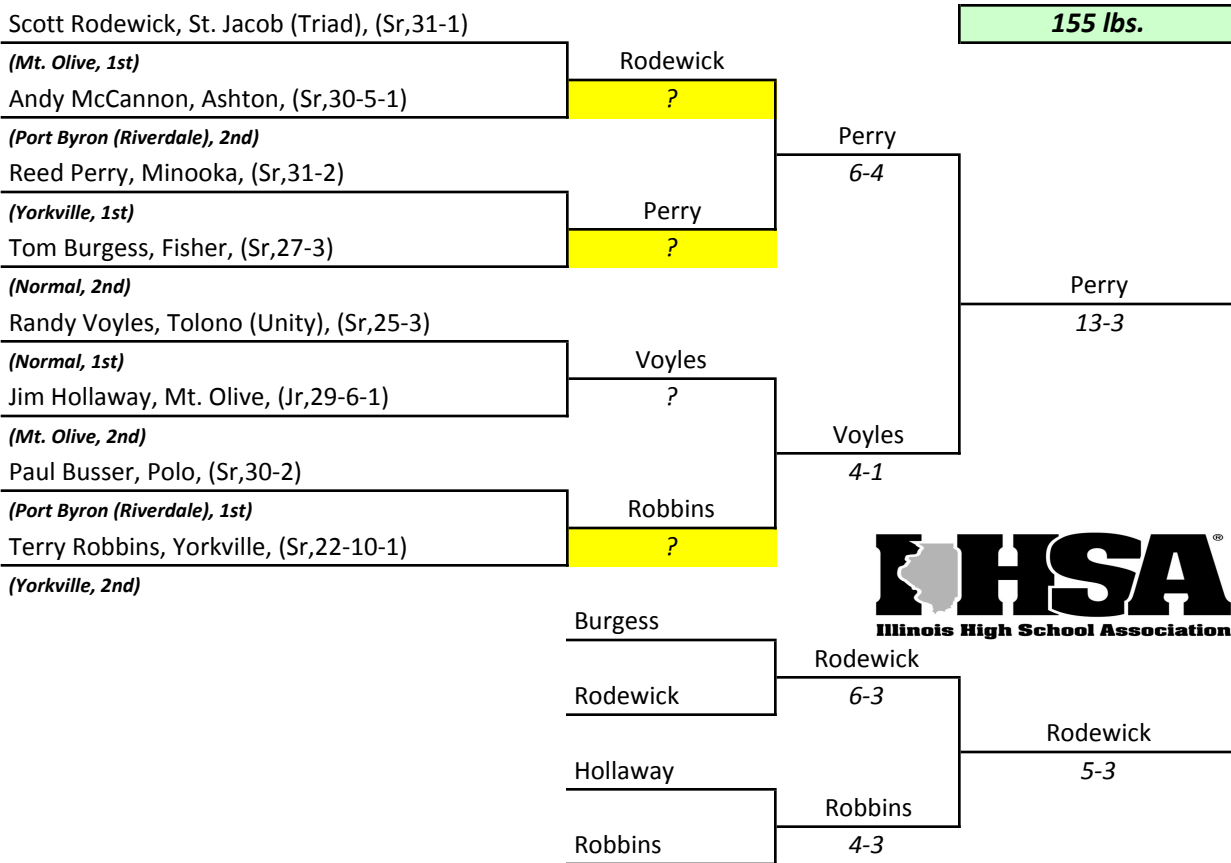

IHSA STATE INDIVIDUAL CLASS A 1976

- **1st-Reed Perry, Minooka, (Sr,34-2)**
- **2nd-Randy Voyles, Tolono (Unity), (Sr,27-4)**
- **3rd-Scott Rodewick, St. Jacob (Triad), (Sr,34-2)**
- **4th-Terry Robbins, Yorkville, (Sr, 24-12-1)**