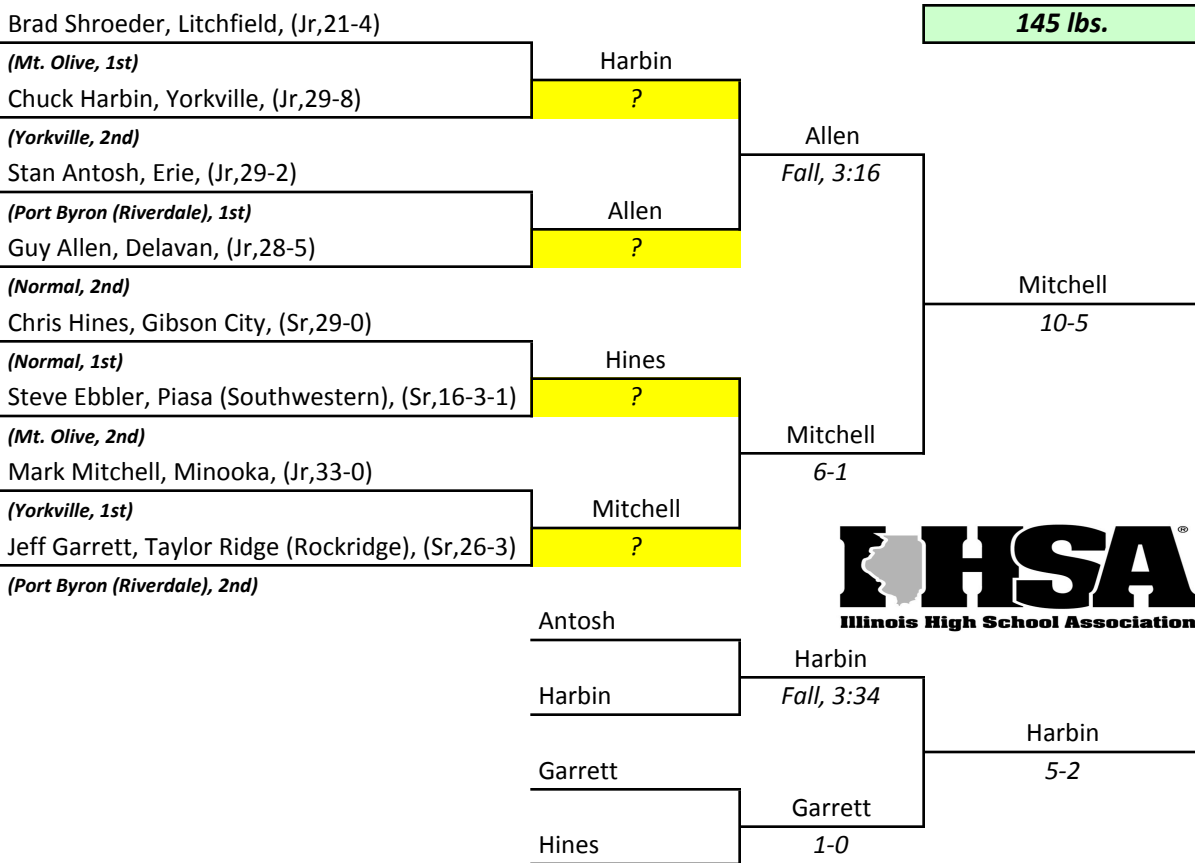

IHSA STATE INDIVIDUAL CLASS A 1976

1st-Mark Mitchell, Minooka, (Jr,36-0)
2nd-Guy Allen, Delavan, (Jr,30-6)
3rd-Chuck Harbin, Yorkville, (Jr,32-9)
4th-Jeff Garrett, Tay. Rid. (Rockridge), (Sr,27-5)