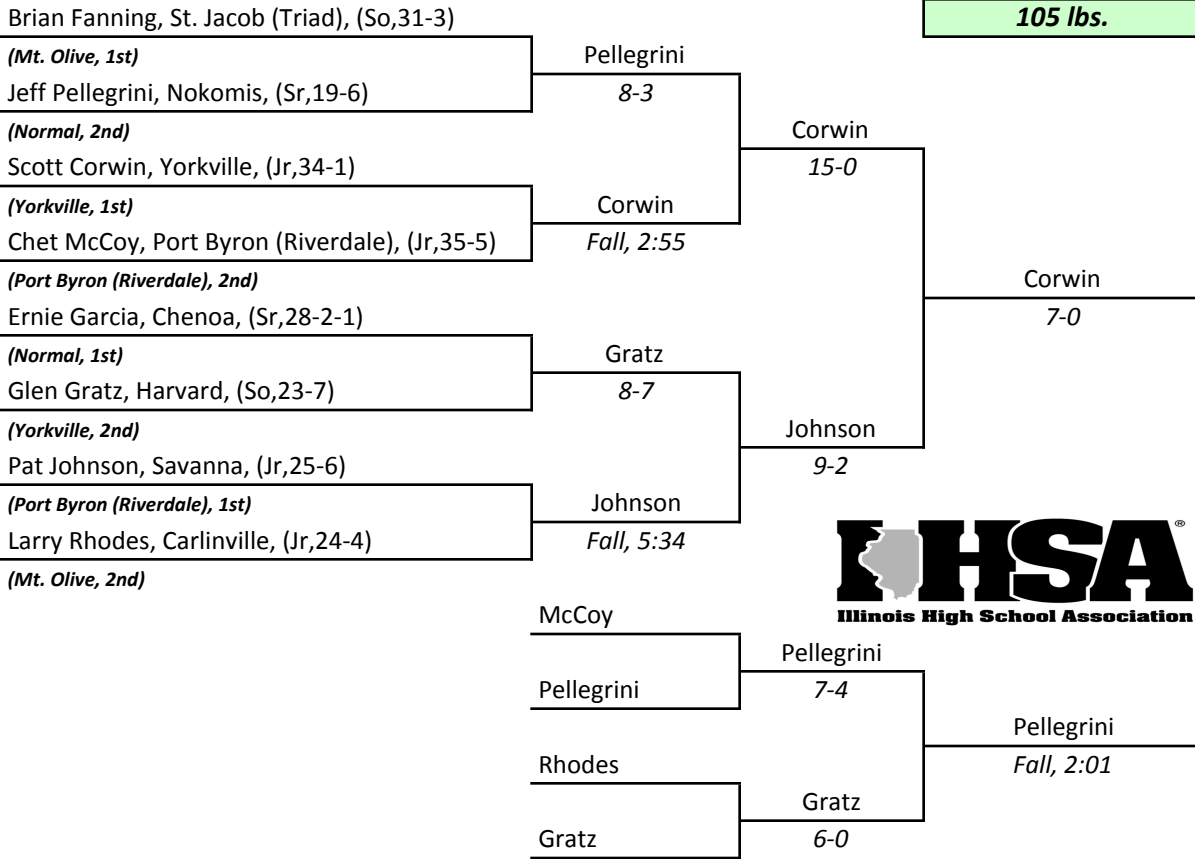

**IHSA STATE INDIVIDUAL
CLASS A
1976**

1st-Scott Corwin, Yorkville, (Jr,37-1) 2nd-Pat Johnson, Savanna, (Jr,27-7) 3rd-Jeff Pellegrini, Nokomis, (Sr,22-7) 4th-Glen Gratz, Harvard, (So,25-9)

Assembly Hall, University of Illinois, Champaign, February 27th and 28th