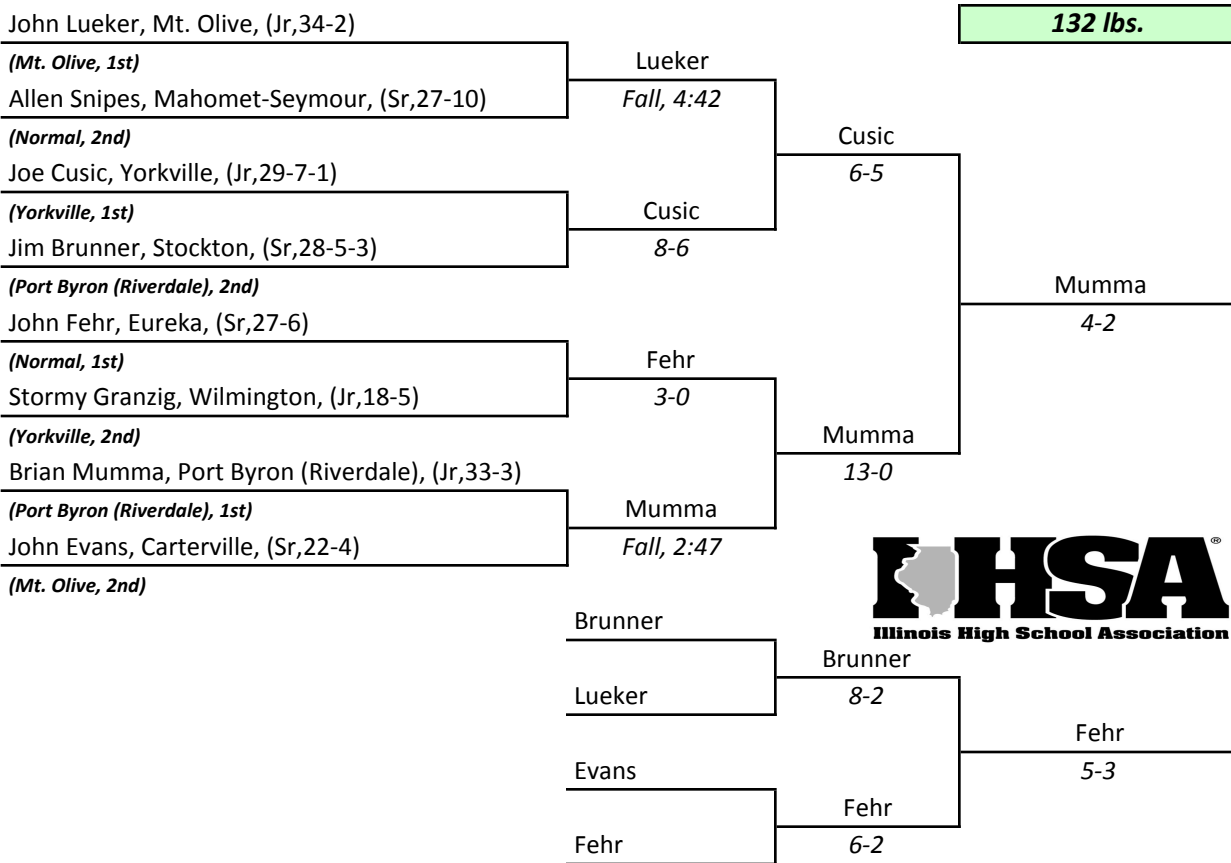

IHSA STATE INDIVIDUAL CLASS A 1976

132 lbs.

1st-Brian Mumma, Port Byron (Riverdale), (Jr,36-3)
2nd-Joe Cusic, Yorkville, (Jr,31-8-1)
3rd-John Fehr, Eureka, (Sr,30-7)
4th-Jim Brunner, Stockton, (Sr,29-7-3)