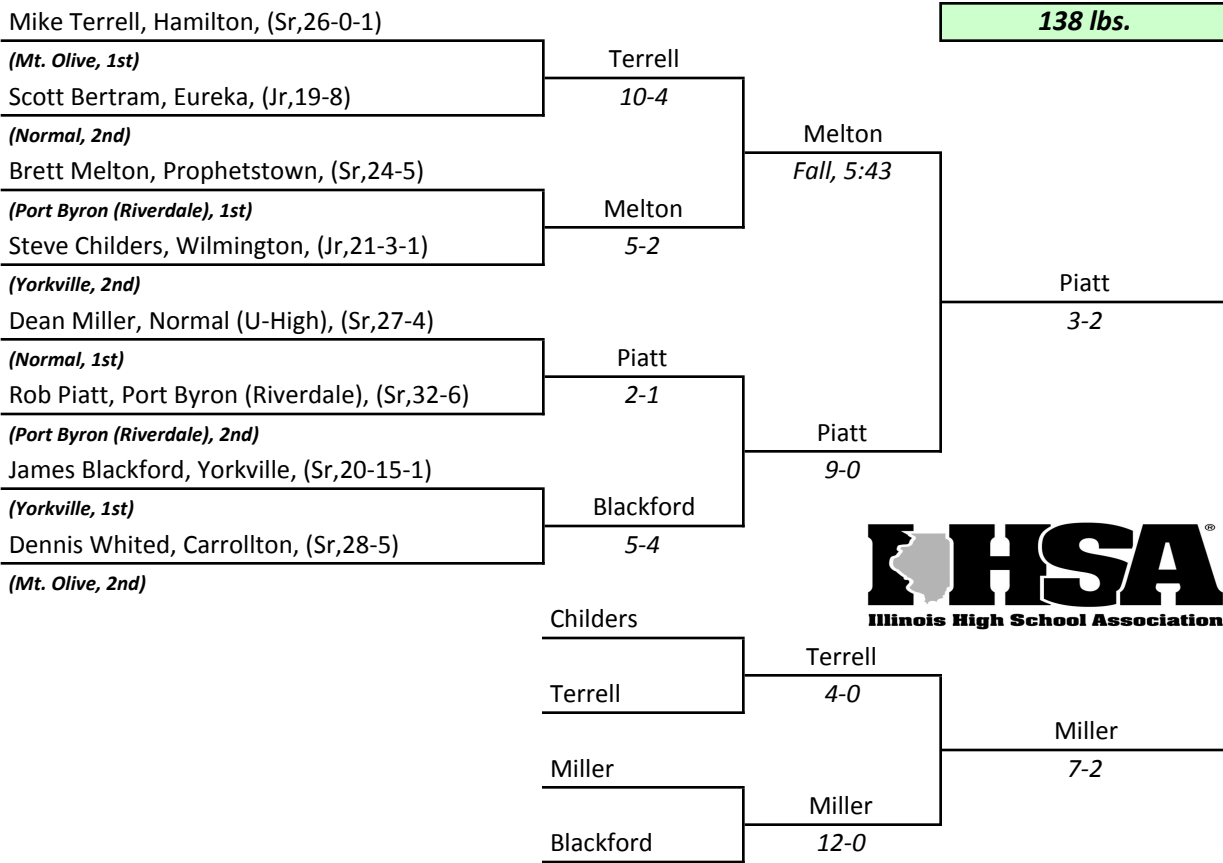

IHSA STATE INDIVIDUAL CLASS A 1976

- **1st-Rob Piatt, Port Byron (Riverdale), (Sr,35-6)**
- **2nd-Brett Melton, Prophetstown, (Sr,26-6)**
- **3rd-Dean Miller, Normal (U-High), (Sr,29-5)**
- **4th-Mike Terrell, Hamilton, (Sr,28-2-1)**