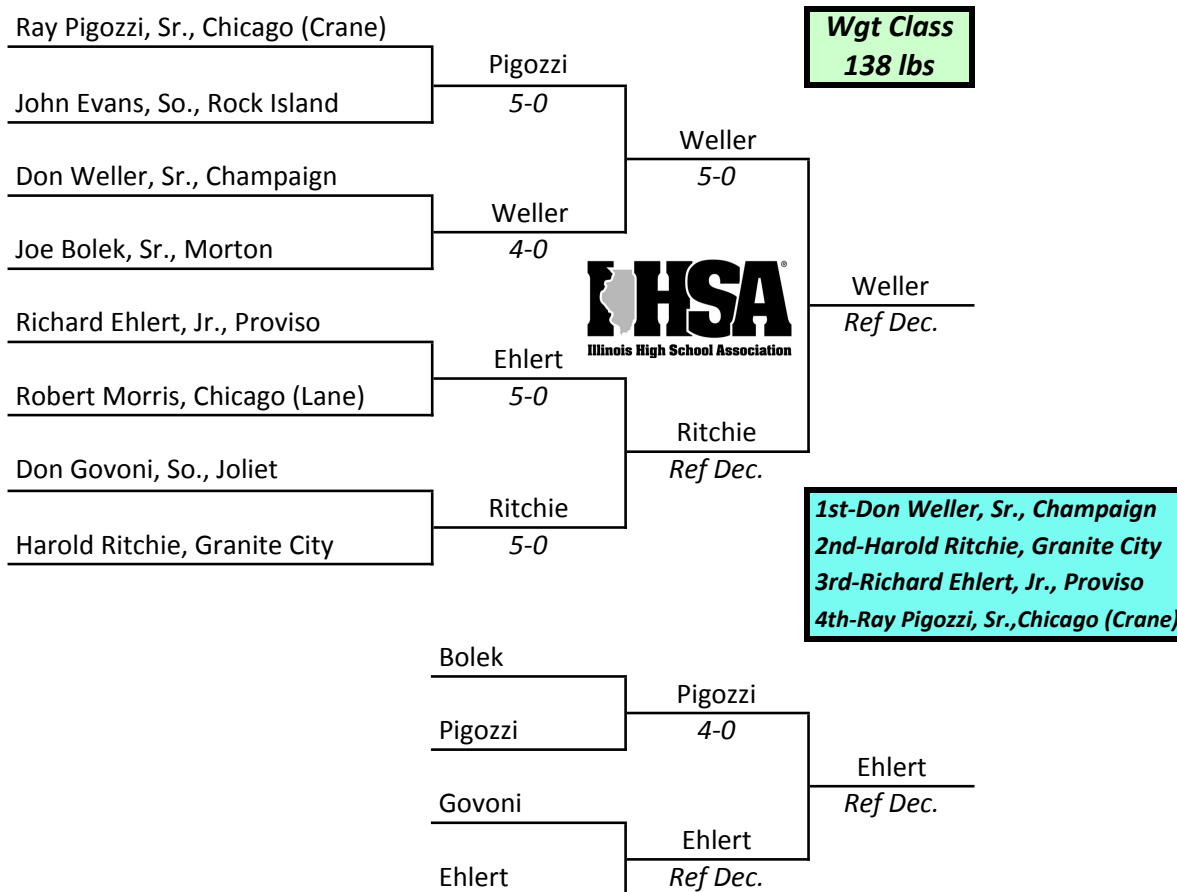

IHSA STATE INDIVIDUAL 1946

Men's Old Gym Annex University of Illinois, Champaign March 1st and 2nd