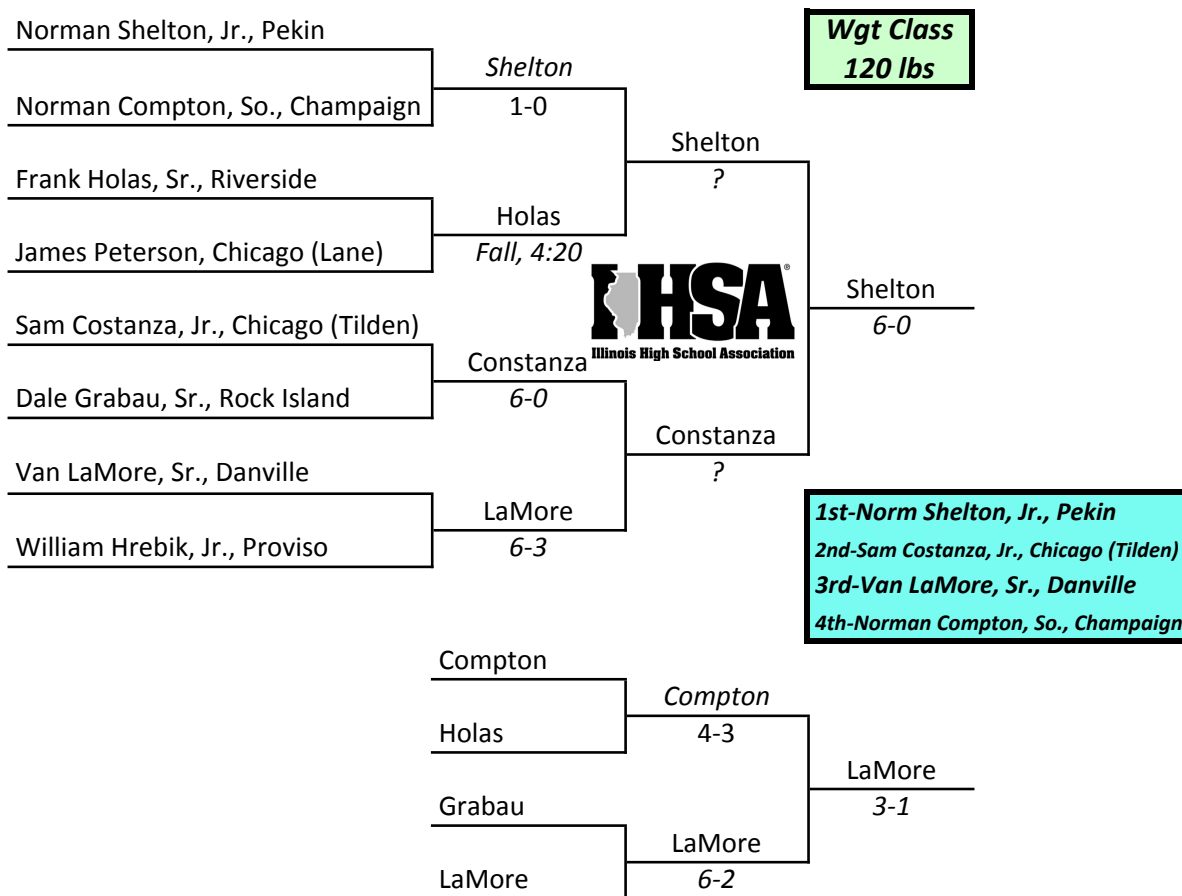

IHSA STATE INDIVIDUAL 1946

Men's Old Gym Annex University of Illinois, Champaign March 1st and 2nd

IHSA STATE INDIVIDUAL 1946

Men's Old Gym Annex University of Illinois, Champaign March 1st and 2nd

IHSA STATE INDIVIDUAL 1946

Men's Old Gym Annex University of Illinois, Champaign March 1st and 2nd

IHSA STATE INDIVIDUAL 1946

Men's Old Gym Annex University of Illinois, Champaign March 1st and 2nd

IHSA STATE INDIVIDUAL 1946

Men's Old Gym Annex University of Illinois, Champaign March 1st and 2nd