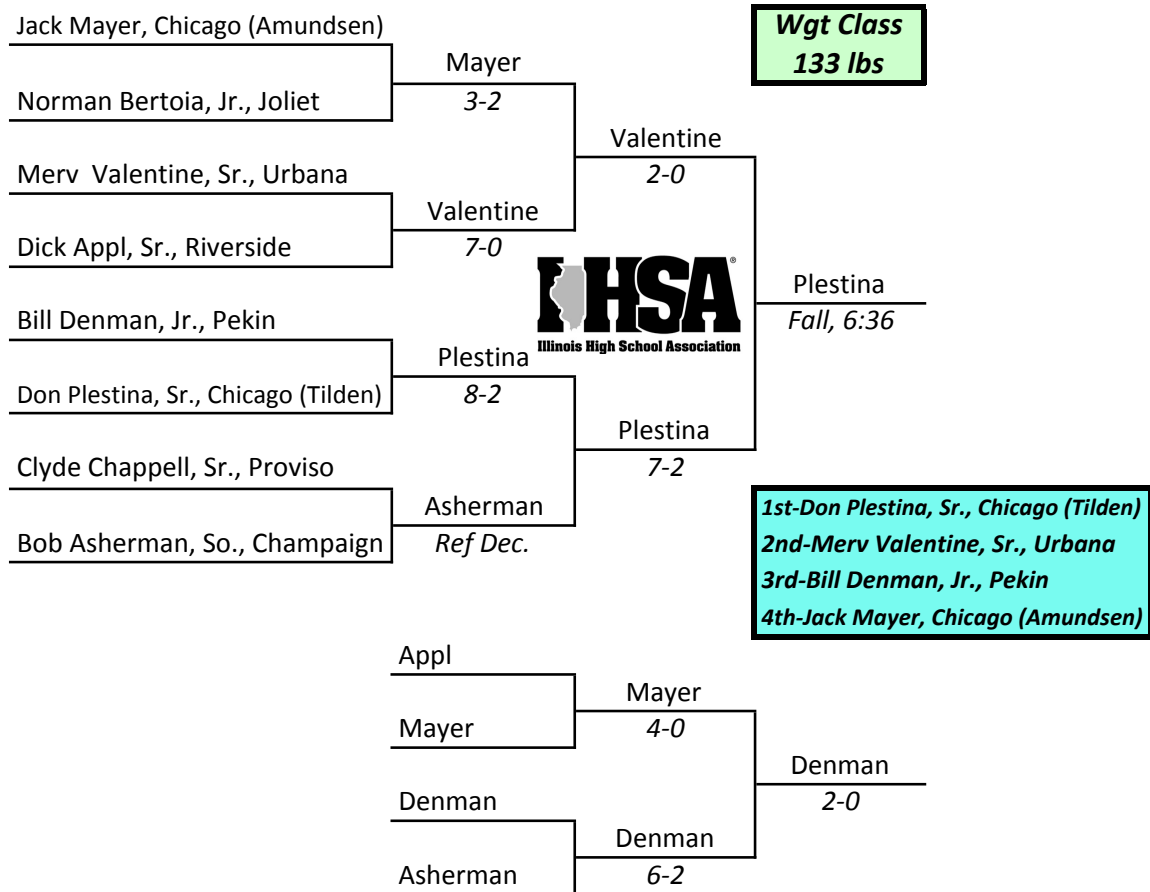

IHSA STATE INDIVIDUAL 1946

Men's Old Gym Annex University of Illinois, Champaign March 1st and 2nd

IHSA STATE INDIVIDUAL 1946

Men's Old Gym Annex University of Illinois, Champaign March 1st and 2nd

IHSA STATE INDIVIDUAL 1946

Men's Old Gym Annex University of Illinois, Champaign March 1st and 2nd

IHSA STATE INDIVIDUAL 1946

Men's Old Gym Annex University of Illinois, Champaign March 1st and 2nd

IHSA STATE INDIVIDUAL 1946

Men's Old Gym Annex University of Illinois, Champaign March 1st and 2nd