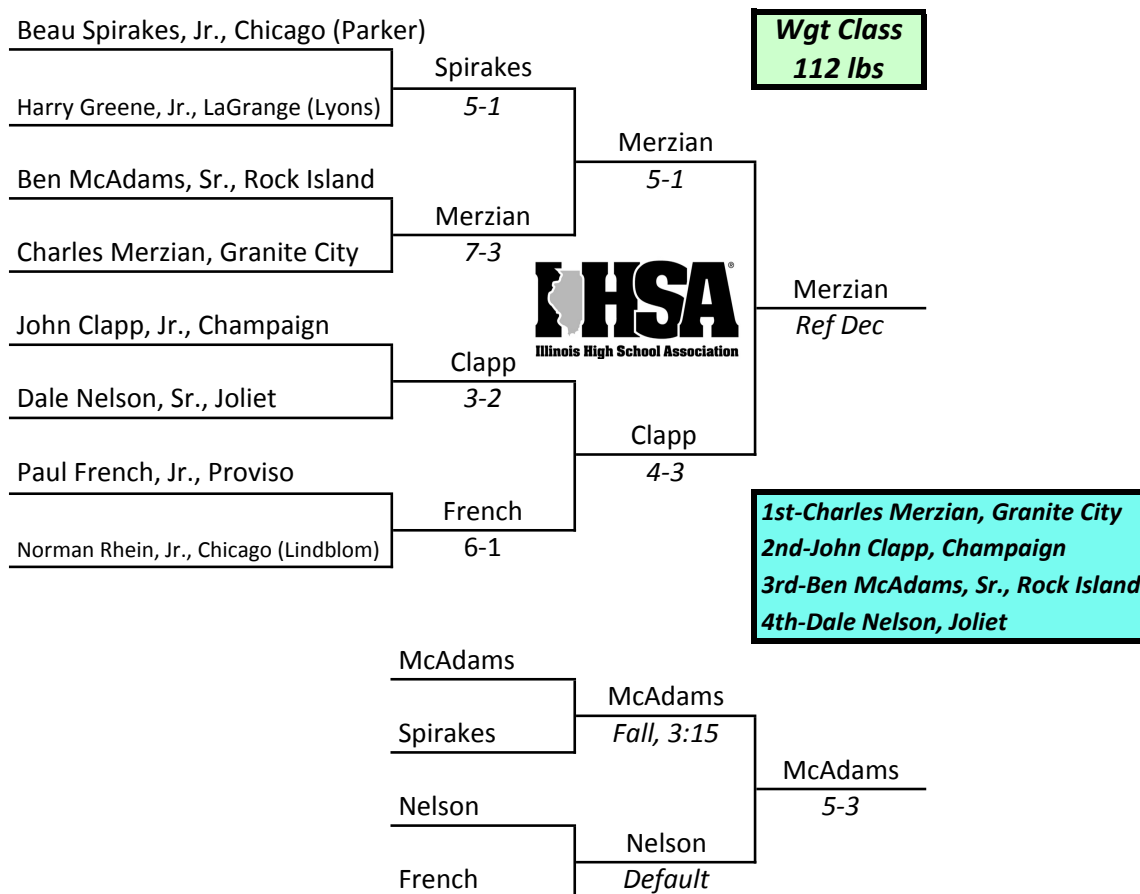

IHSA STATE INDIVIDUAL 1946

Men's Old Gym Annex University of Illinois, Champaign March 1st and 2nd

IHSA STATE INDIVIDUAL 1946

Men's Old Gym Annex University of Illinois, Champaign March 1st and 2nd

IHSA STATE INDIVIDUAL 1946

Men's Old Gym Annex University of Illinois, Champaign March 1st and 2nd

IHSA STATE INDIVIDUAL 1946

Men's Old Gym Annex University of Illinois, Champaign March 1st and 2nd

IHSA STATE INDIVIDUAL 1946

Men's Old Gym Annex University of Illinois, Champaign March 1st and 2nd