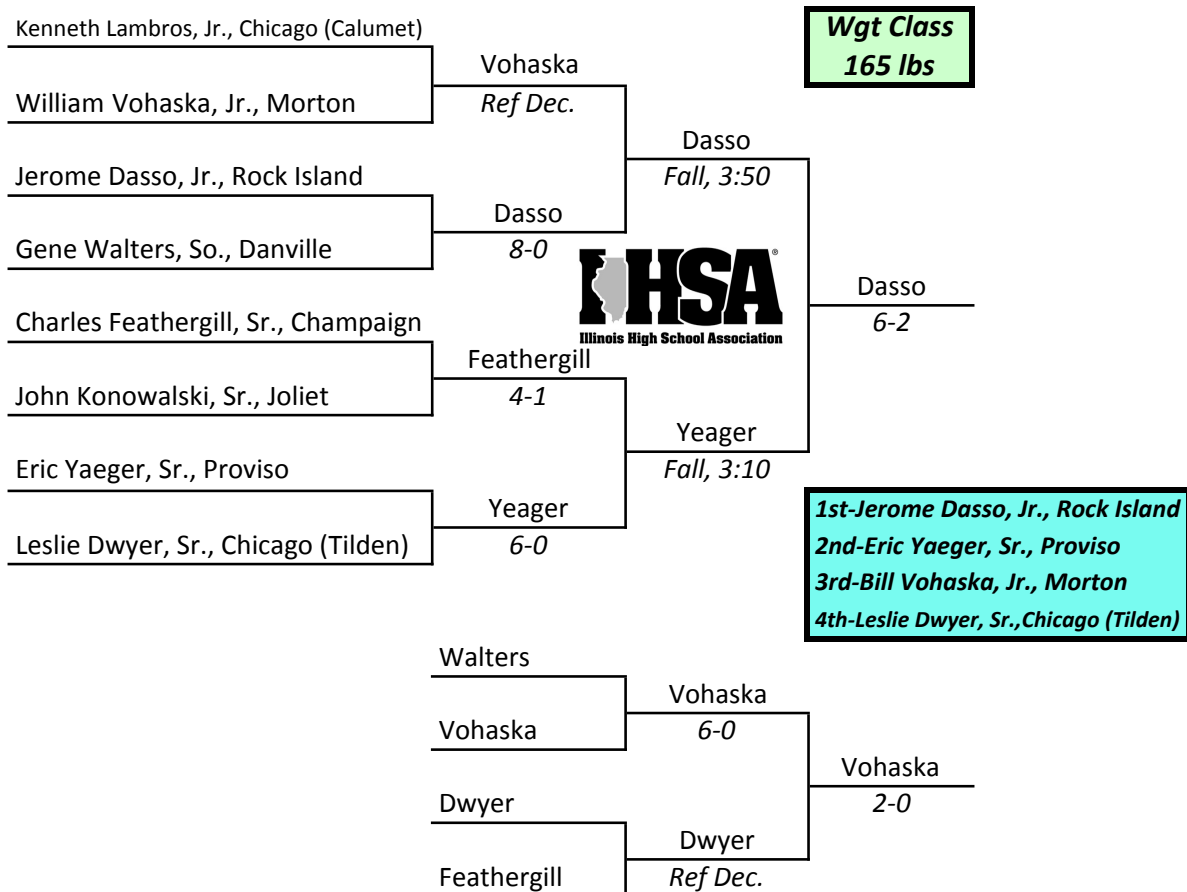

Men's Old Gym Annex University of Illinois, Champaign March 1st and 2nd

IHSA STATE INDIVIDUAL 1946

Men's Old Gym Annex University of Illinois, Champaign March 1st and 2nd

IHSA STATE INDIVIDUAL 1946

Men's Old Gym Annex University of Illinois, Champaign March 1st and 2nd

IHSA STATE INDIVIDUAL 1946

Men's Old Gym Annex University of Illinois, Champaign March 1st and 2nd

IHSA STATE INDIVIDUAL 1946

Men's Old Gym Annex University of Illinois, Champaign March 1st and 2nd

IHSA STATE INDIVIDUAL 1946