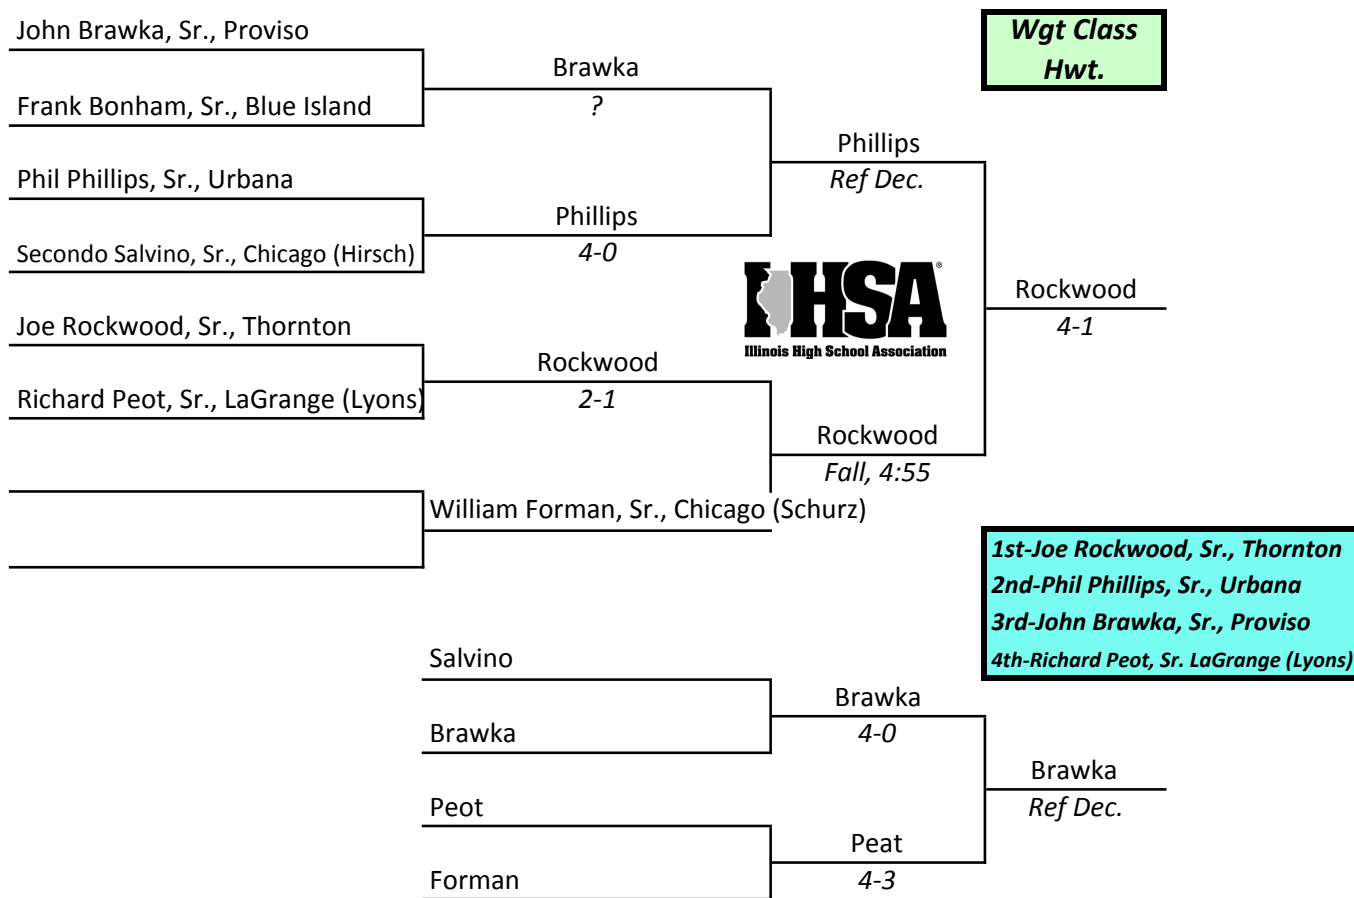

IHSA STATE INDIVIDUAL 1946

Men's Old Gym Annex University of Illinois, Champaign March 1st and 2nd

IHSA STATE INDIVIDUAL 1946

Men's Old Gym Annex University of Illinois, Champaign March 1st and 2nd

IHSA STATE INDIVIDUAL 1946

Men's Old Gym Annex University of Illinois, Champaign March 1st and 2nd

IHSA STATE INDIVIDUAL 1946

Men's Old Gym Annex University of Illinois, Champaign March 1st and 2nd

IHSA STATE INDIVIDUAL 1946

Men's Old Gym Annex University of Illinois, Champaign March 1st and 2nd