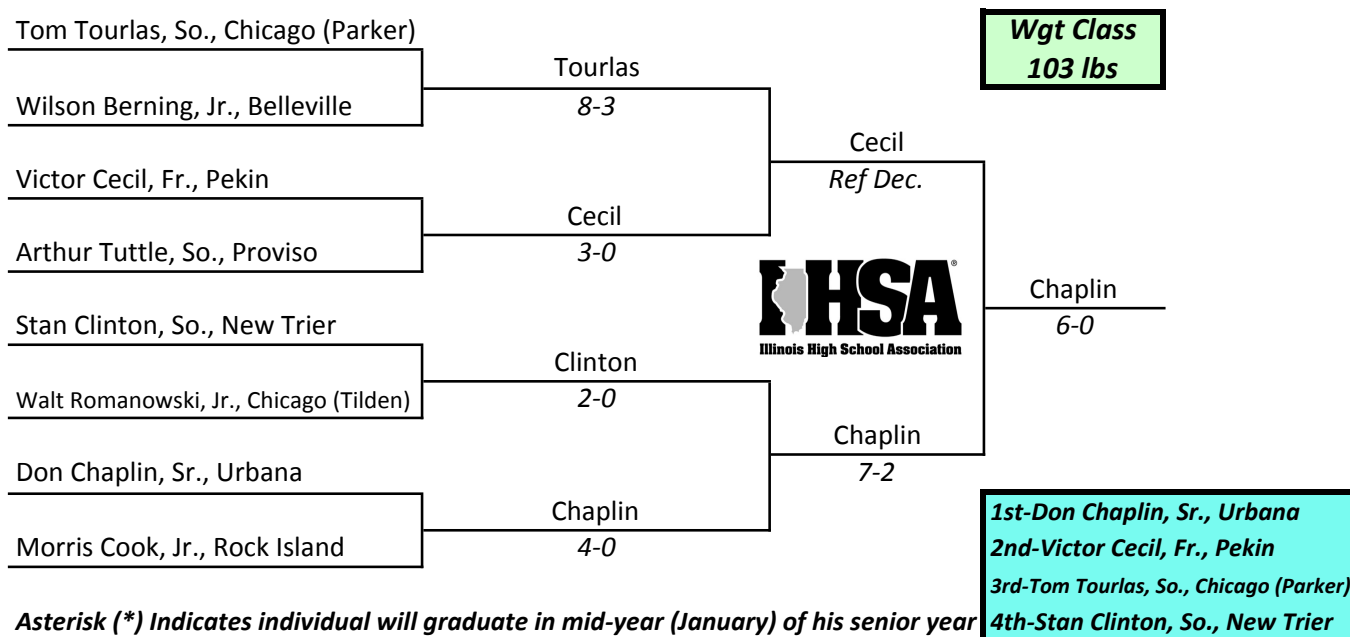

IHSA STATE INDIVIDUAL 1946

Men's Old Gym Annex University of Illinois, Champaign March 1st and 2nd

IHSA STATE INDIVIDUAL 1946

Men's Old Gym Annex University of Illinois, Champaign March 1st and 2nd

IHSA STATE INDIVIDUAL 1946

Men's Old Gym Annex University of Illinois, Champaign March 1st and 2nd

IHSA STATE INDIVIDUAL 1946

Men's Old Gym Annex University of Illinois, Champaign March 1st and 2nd

IHSA STATE INDIVIDUAL 1946

Men's Old Gym Annex University of Illinois, Champaign March 1st and 2nd