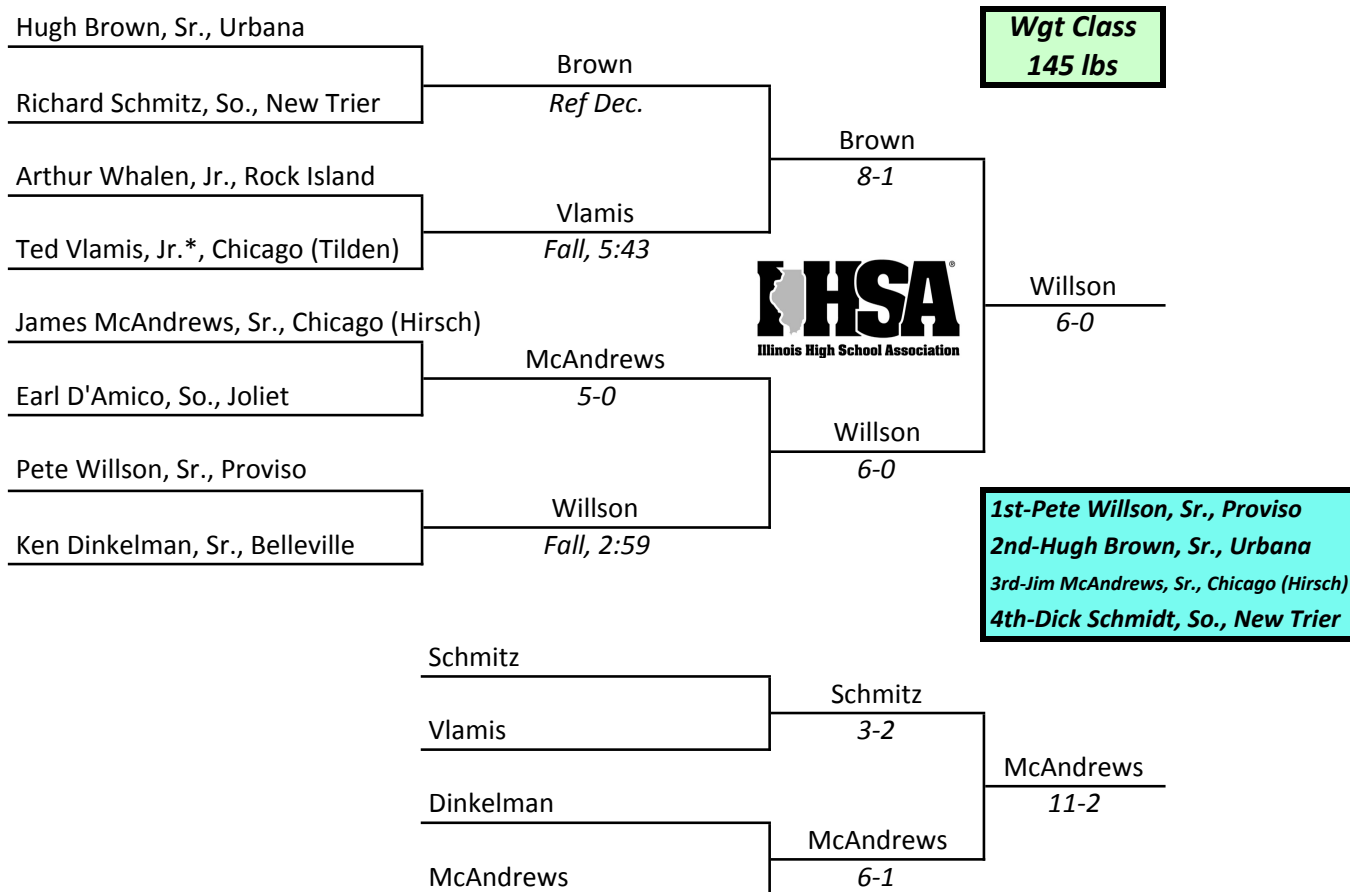

IHSA STATE INDIVIDUAL 1946

Men's Old Gym Annex University of Illinois, Champaign March 1st and 2nd