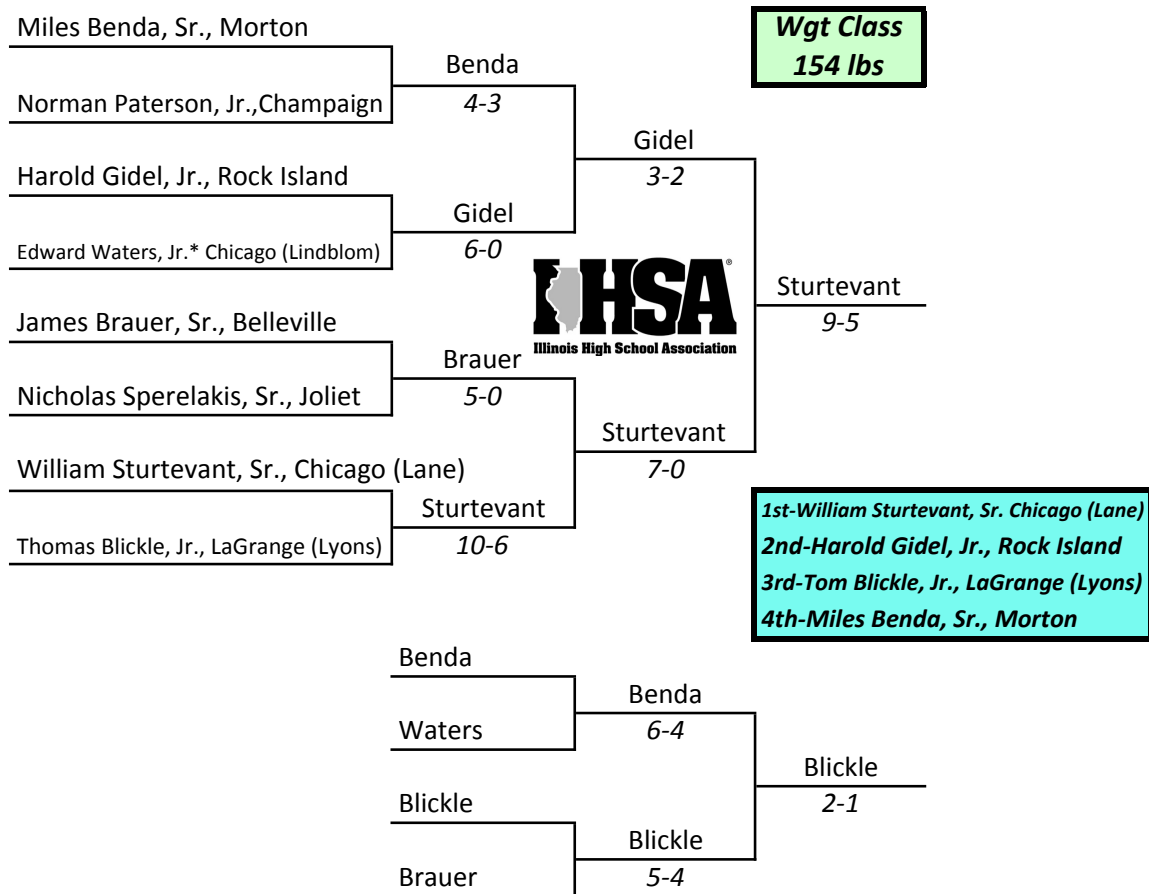

Men's Old Gym Annex University of Illinois, Champaign March 1st and 2nd

IHSA STATE INDIVIDUAL 1946

Men's Old Gym Annex University of Illinois, Champaign March 1st and 2nd

IHSA STATE INDIVIDUAL 1946

Men's Old Gym Annex University of Illinois, Champaign March 1st and 2nd

IHSA STATE INDIVIDUAL 1946

Men's Old Gym Annex University of Illinois, Champaign March 1st and 2nd

IHSA STATE INDIVIDUAL 1946

Men's Old Gym Annex University of Illinois, Champaign March 1st and 2nd

IHSA STATE INDIVIDUAL 1946