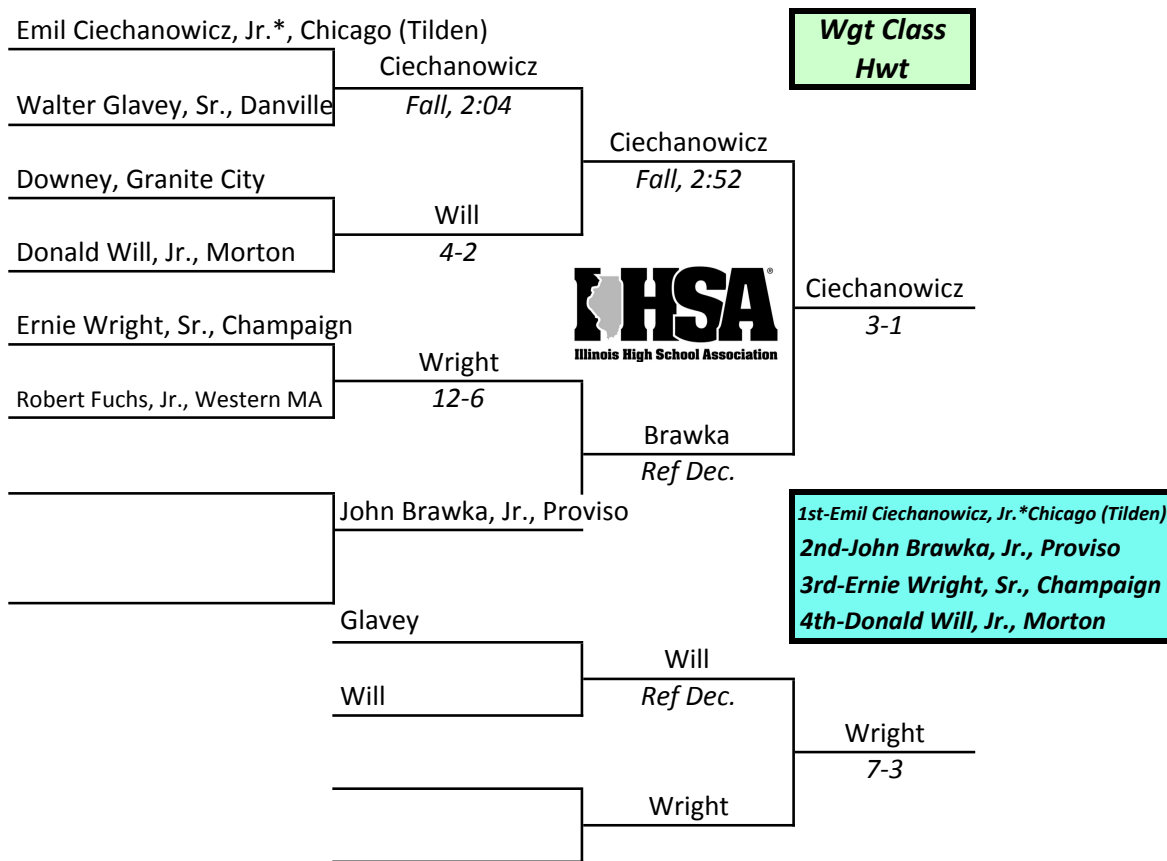

IHSA STATE INDIVIDUAL 1945

Men's Old Gym Annex University of Illinois, Champaign March 2nd and 3rd