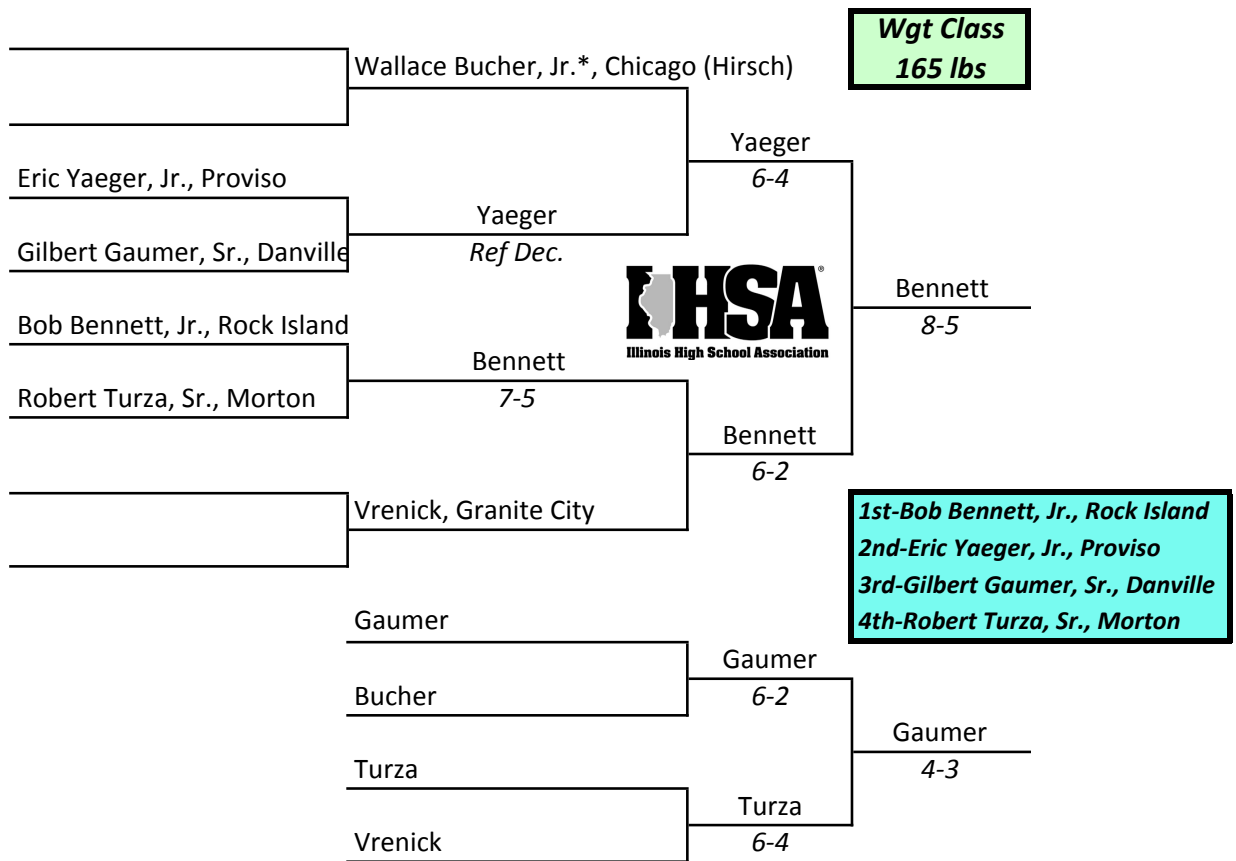

IHSA STATE INDIVIDUAL 1945

Men's Old Gym Annex University of Illinois, Champaign March 2nd and 3rd