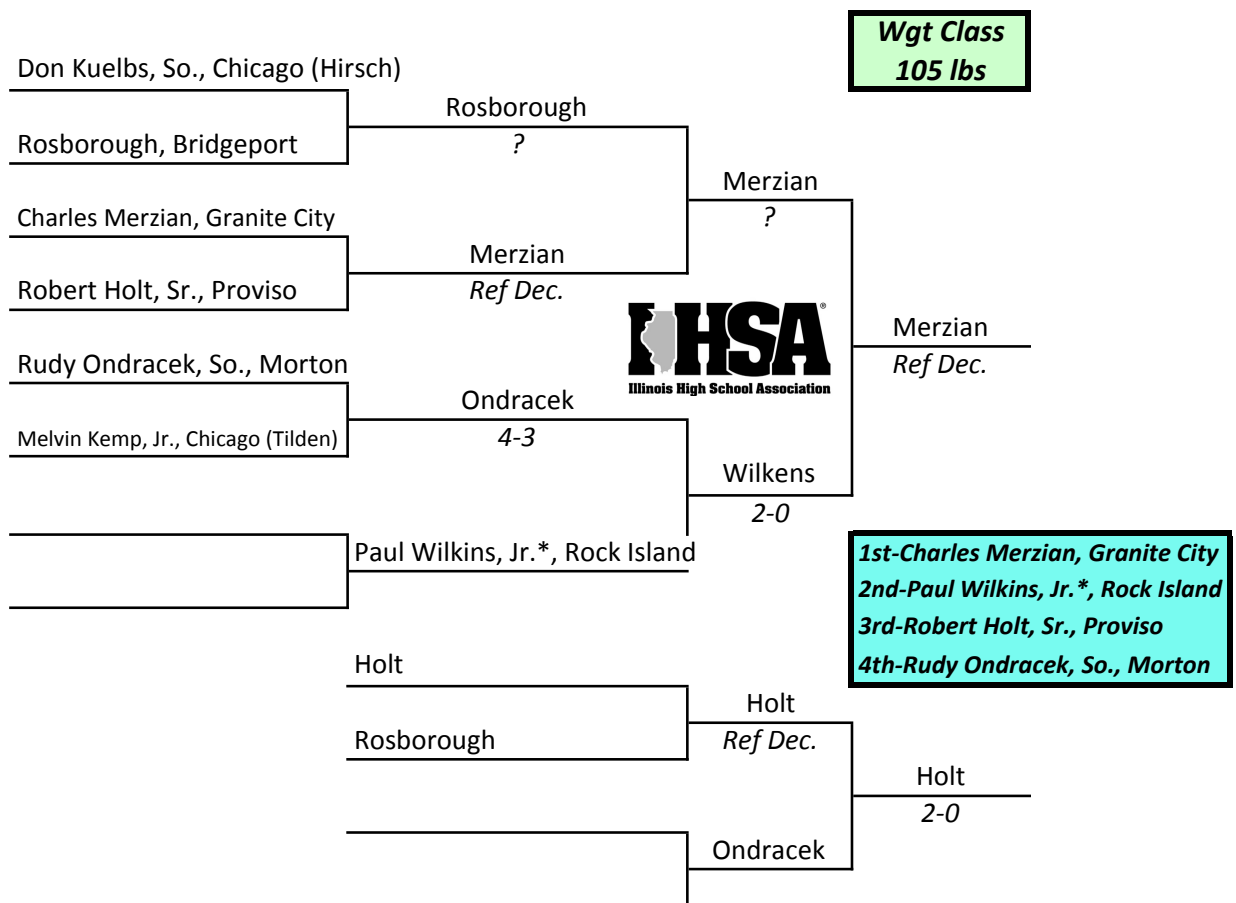

IHSA STATE INDIVIDUAL 1945

Asterisk () Indicates individual will graduate in mid-year (January) of his senior year*

Men's Old Gym Annex University of Illinois, Champaign March 2nd and 3rd

IHSA STATE INDIVIDUAL 1945

Men's Old Gym Annex University of Illinois, Champaign March 2nd and 3rd

IHSA STATE INDIVIDUAL 1945

Men's Old Gym Annex University of Illinois, Champaign March 2nd and 3rd

IHSA STATE INDIVIDUAL 1945

Men's Old Gym Annex University of Illinois, Champaign March 2nd and 3rd