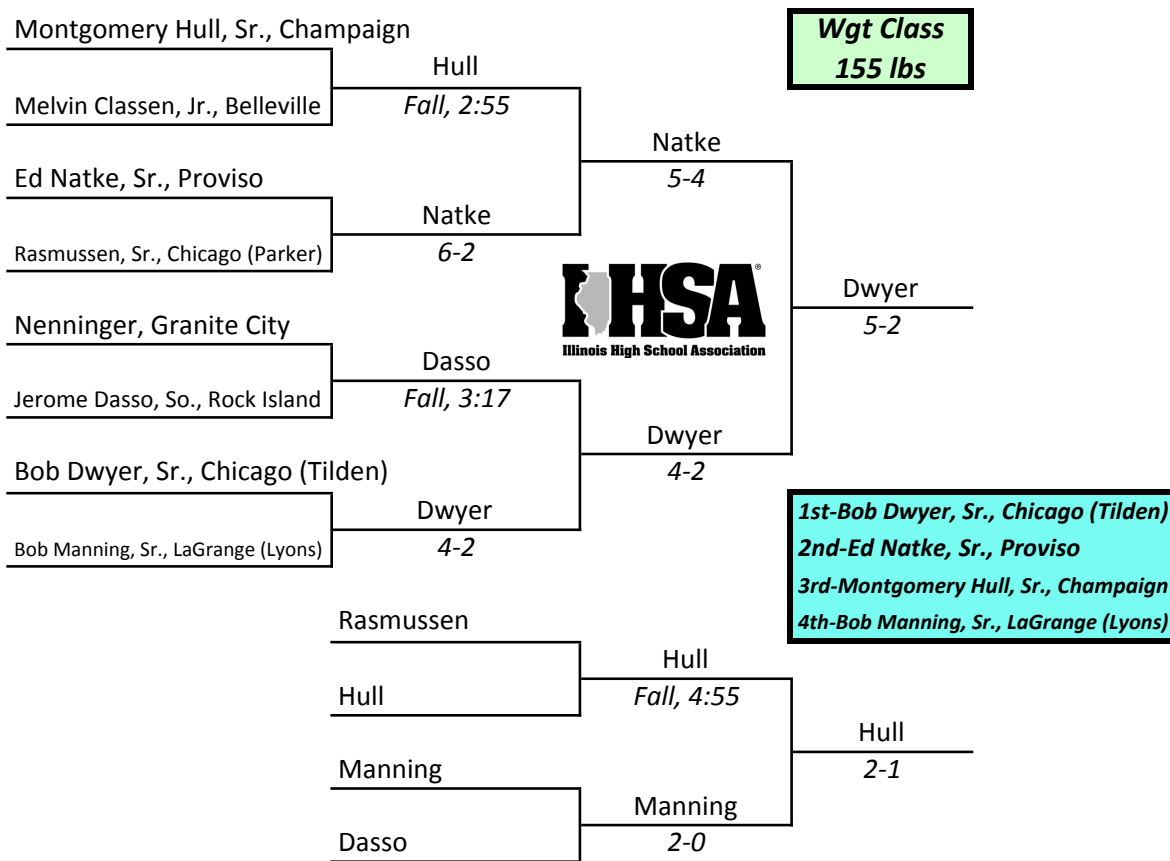

IHSA STATE INDIVIDUAL 1945

Men's Old Gym Annex University of Illinois, Champaign March 2nd and 3rd

IHSA STATE INDIVIDUAL 1945

Men's Old Gym Annex University of Illinois, Champaign March 2nd and 3rd

IHSA STATE INDIVIDUAL 1945

Men's Old Gym Annex University of Illinois, Champaign March 2nd and 3rd

IHSA STATE INDIVIDUAL 1945

Men's Old Gym Annex University of Illinois, Champaign March 2nd and 3rd

IHSA STATE INDIVIDUAL 1945

Men's Old Gym Annex University of Illinois, Champaign March 2nd and 3rd