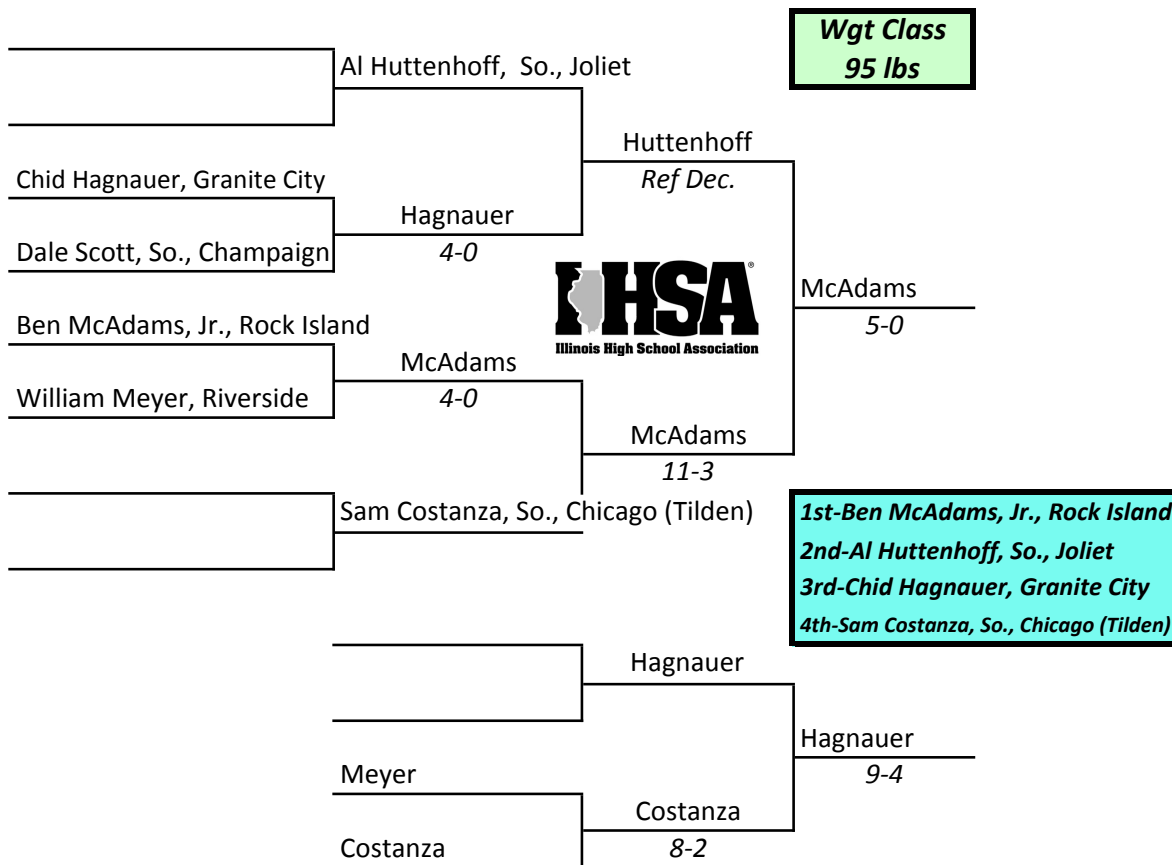

IHSA STATE INDIVIDUAL 1945

Asterisk () Indicates individual will graduate in mid-year (January) of his senior year*

Men's Old Gym Annex University of Illinois, Champaign March 2nd and 3rd

IHSA STATE INDIVIDUAL 1945

Men's Old Gym Annex University of Illinois, Champaign March 2nd and 3rd

IHSA STATE INDIVIDUAL 1945

Men's Old Gym Annex University of Illinois, Champaign March 2nd and 3rd

IHSA STATE INDIVIDUAL 1945

Men's Old Gym Annex University of Illinois, Champaign March 2nd and 3rd