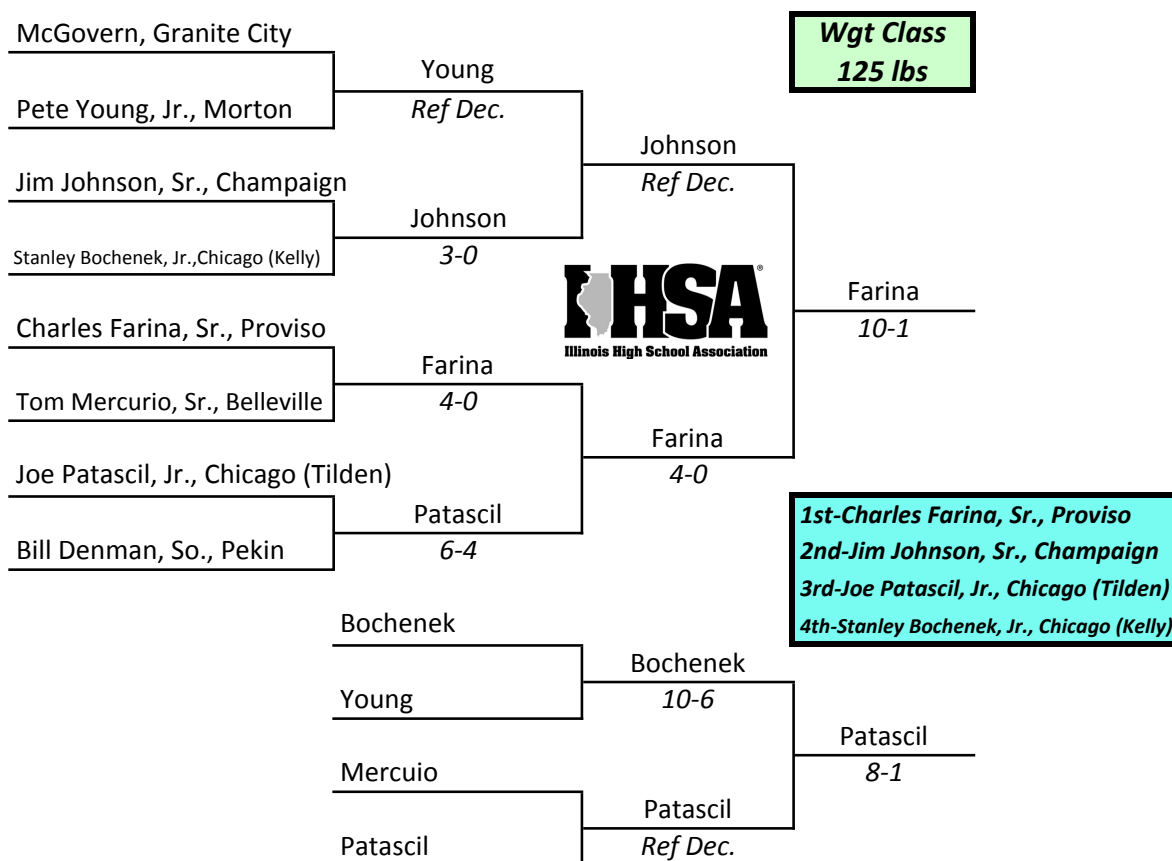

IHSA STATE INDIVIDUAL 1945

Asterisk () Indicates individual will graduate in mid-year (January) of his senior year*

Men's Old Gym Annex University of Illinois, Champaign March 2nd and 3rd

IHSA STATE INDIVIDUAL 1945

Men's Old Gym Annex University of Illinois, Champaign March 2nd and 3rd

IHSA STATE INDIVIDUAL 1945

Men's Old Gym Annex University of Illinois, Champaign March 2nd and 3rd

IHSA STATE INDIVIDUAL 1945

Men's Old Gym Annex University of Illinois, Champaign March 2nd and 3rd