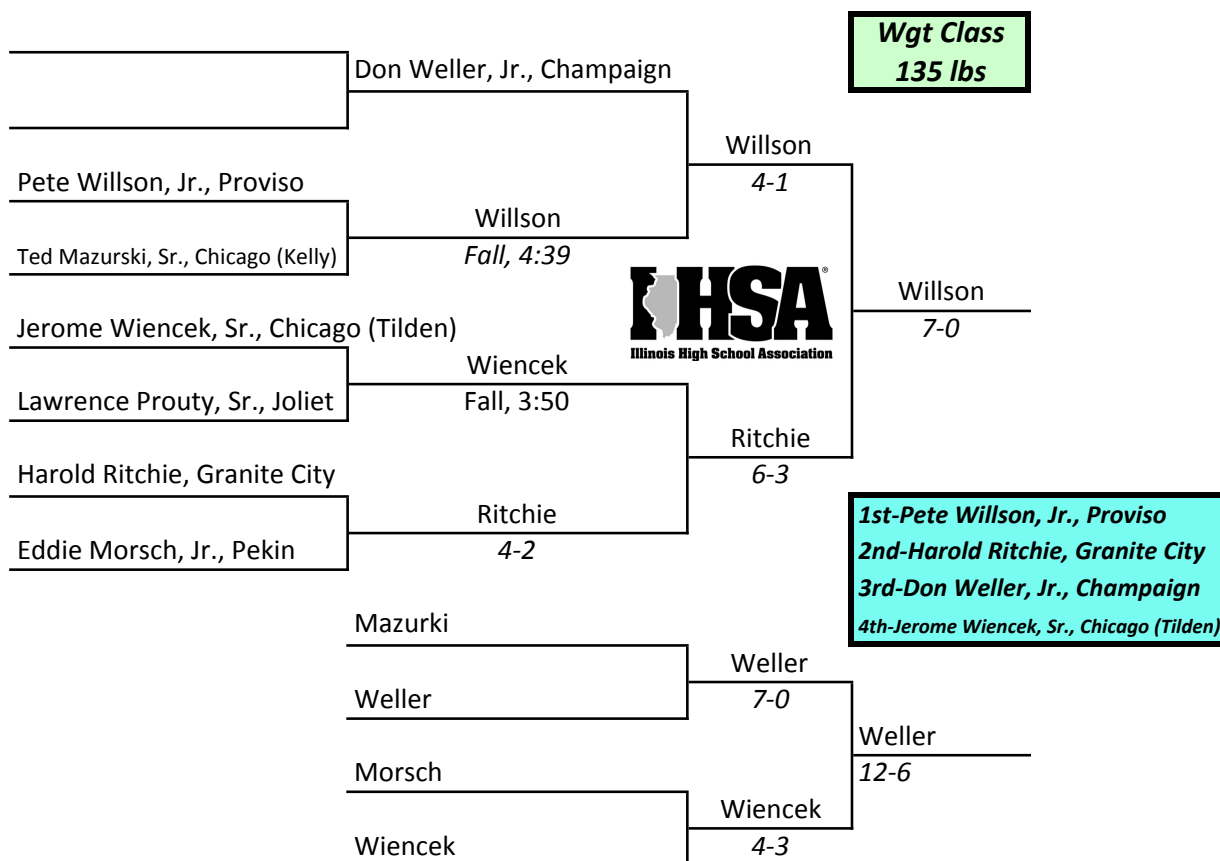

IHSA STATE INDIVIDUAL 1945

Men's Old Gym Annex University of Illinois, Champaign March 2nd and 3rd