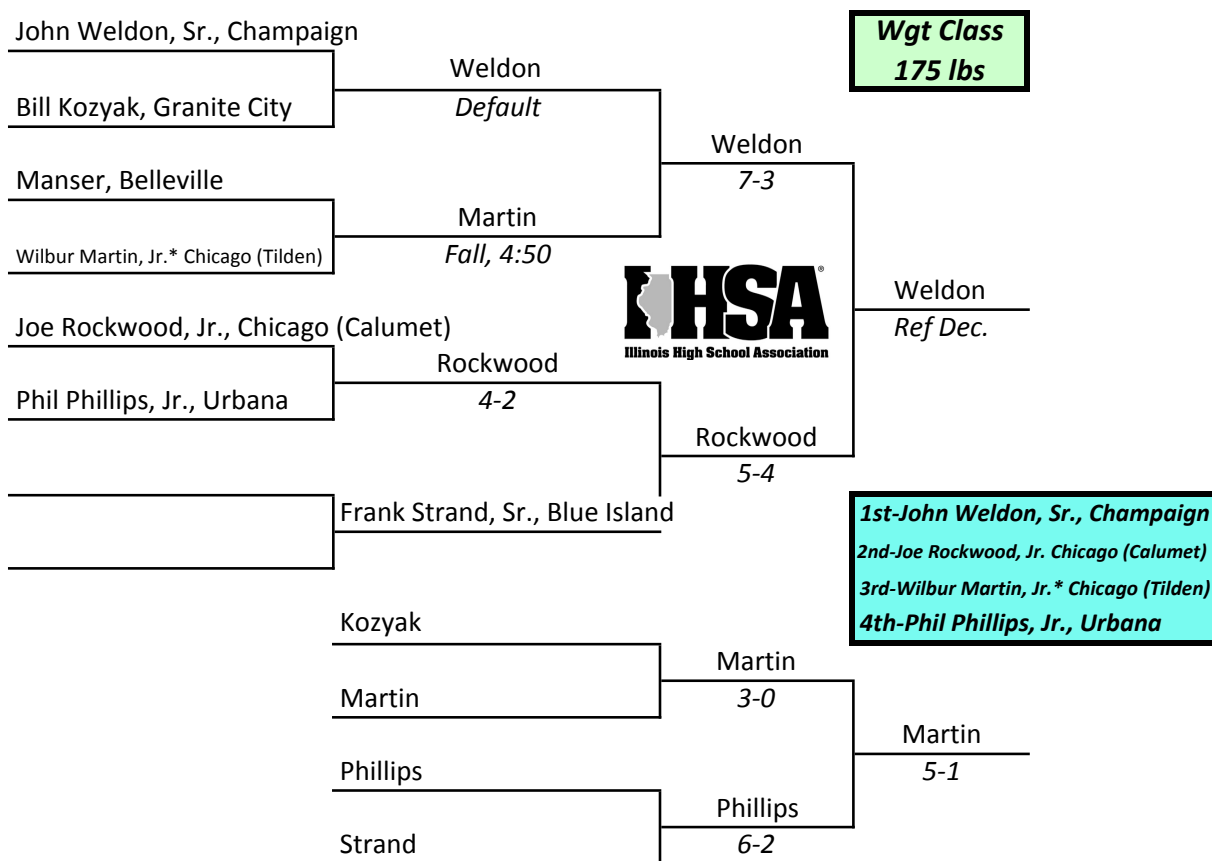

IHSA STATE INDIVIDUAL 1945

Men's Old Gym Annex University of Illinois, Champaign March 2nd and 3rd