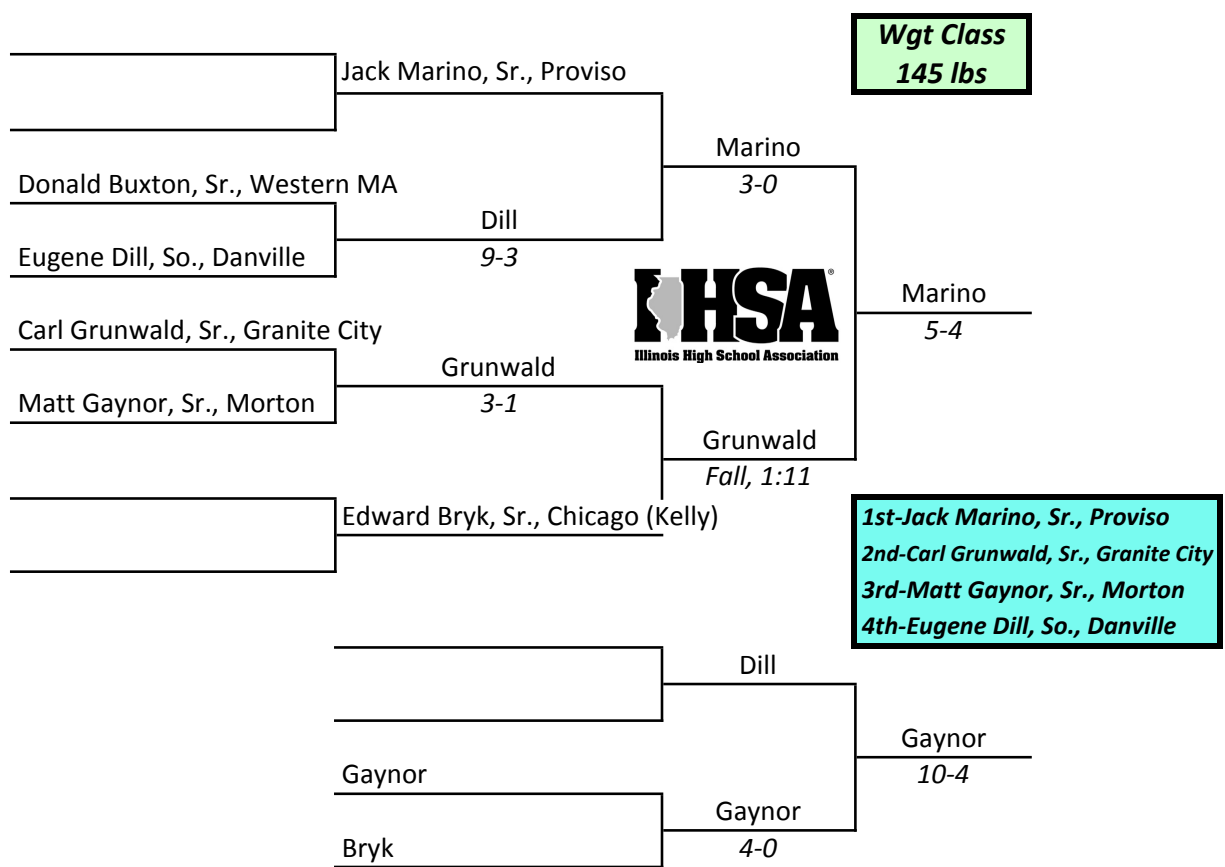

IHSA STATE INDIVIDUAL 1945

Men's Old Gym Annex University of Illinois, Champaign March 2nd and 3rd