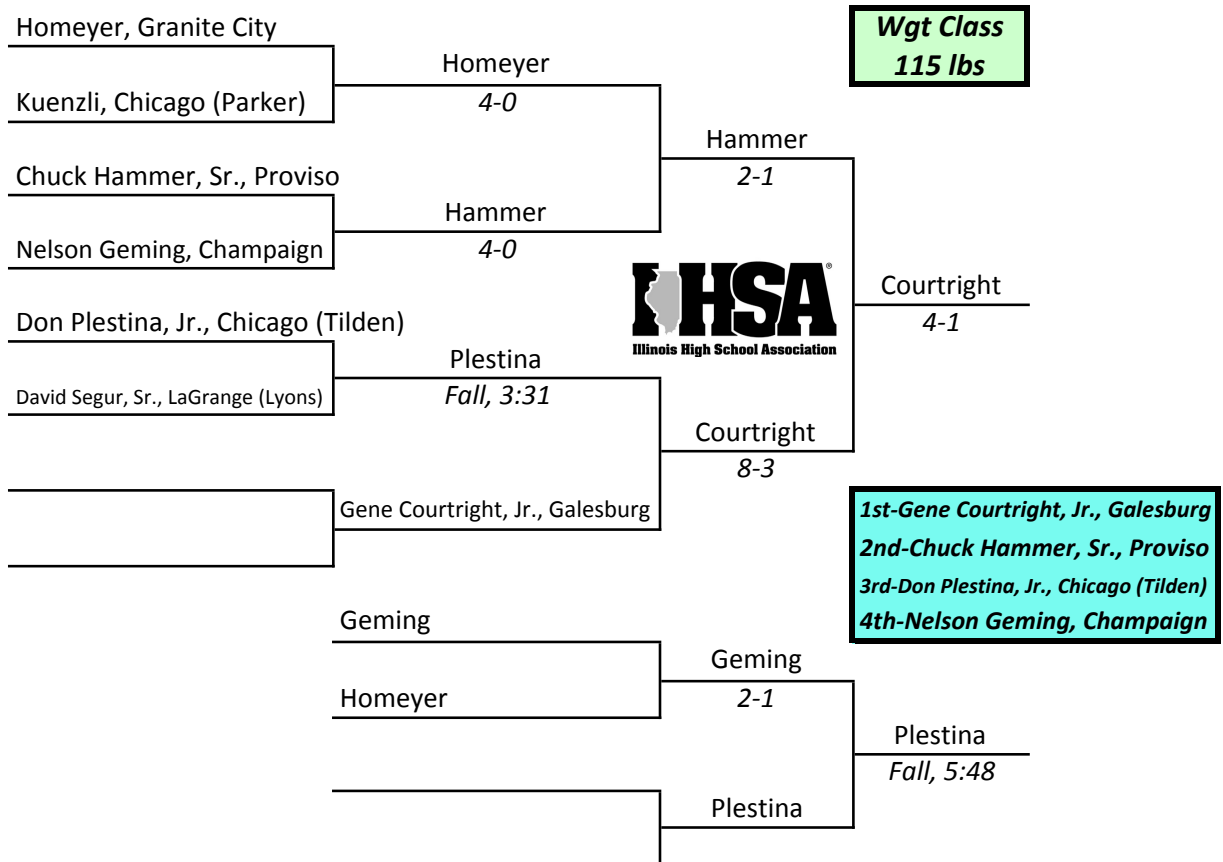

IHSA STATE INDIVIDUAL 1945

Asterisk () Indicates individual will graduate in mid-year (January) of his senior year*

Men's Old Gym Annex University of Illinois, Champaign March 2nd and 3rd

IHSA STATE INDIVIDUAL 1945

Men's Old Gym Annex University of Illinois, Champaign March 2nd and 3rd

IHSA STATE INDIVIDUAL 1945

Men's Old Gym Annex University of Illinois, Champaign March 2nd and 3rd

IHSA STATE INDIVIDUAL 1945

Men's Old Gym Annex University of Illinois, Champaign March 2nd and 3rd