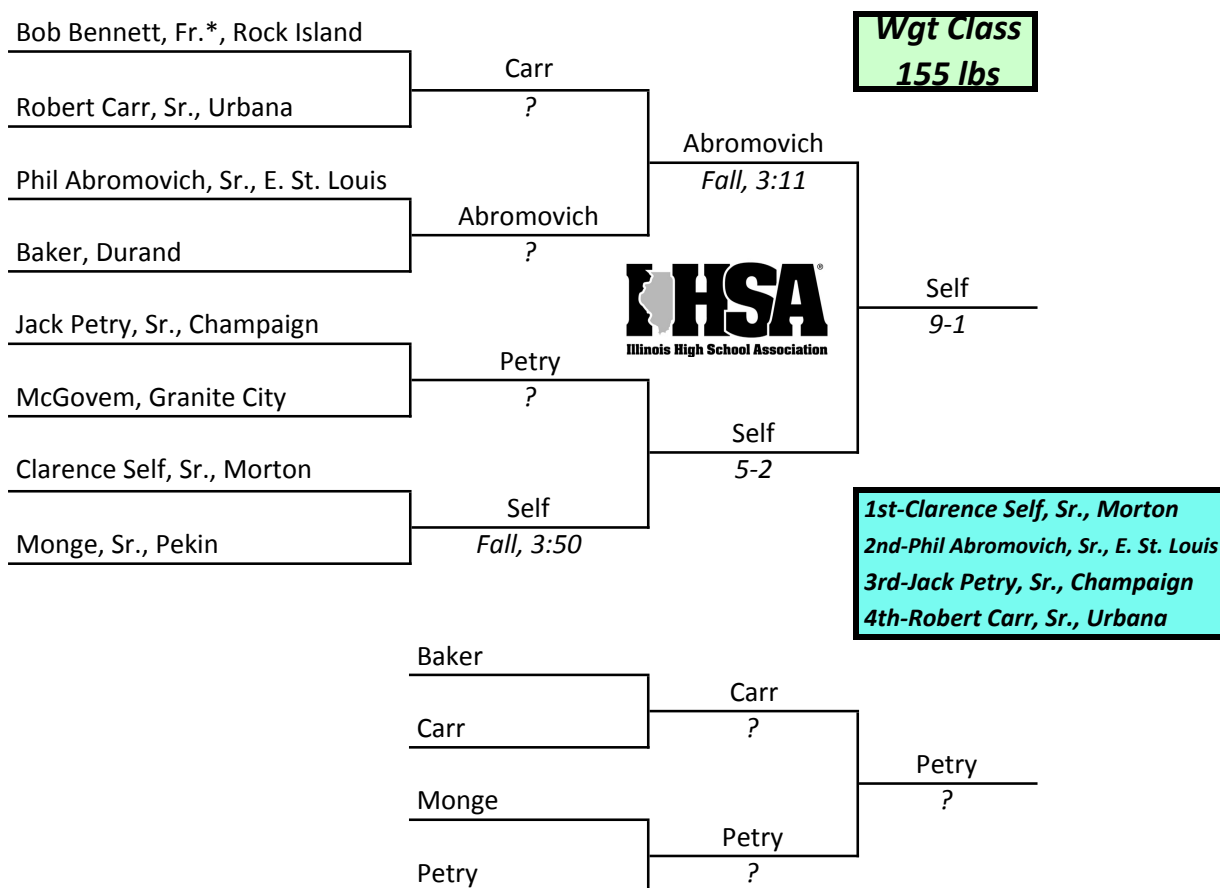

IHSA STATE INDIVIDUAL 1943

Men's Old Gym Annex University of Illinois, Champaign March 5th and 6th