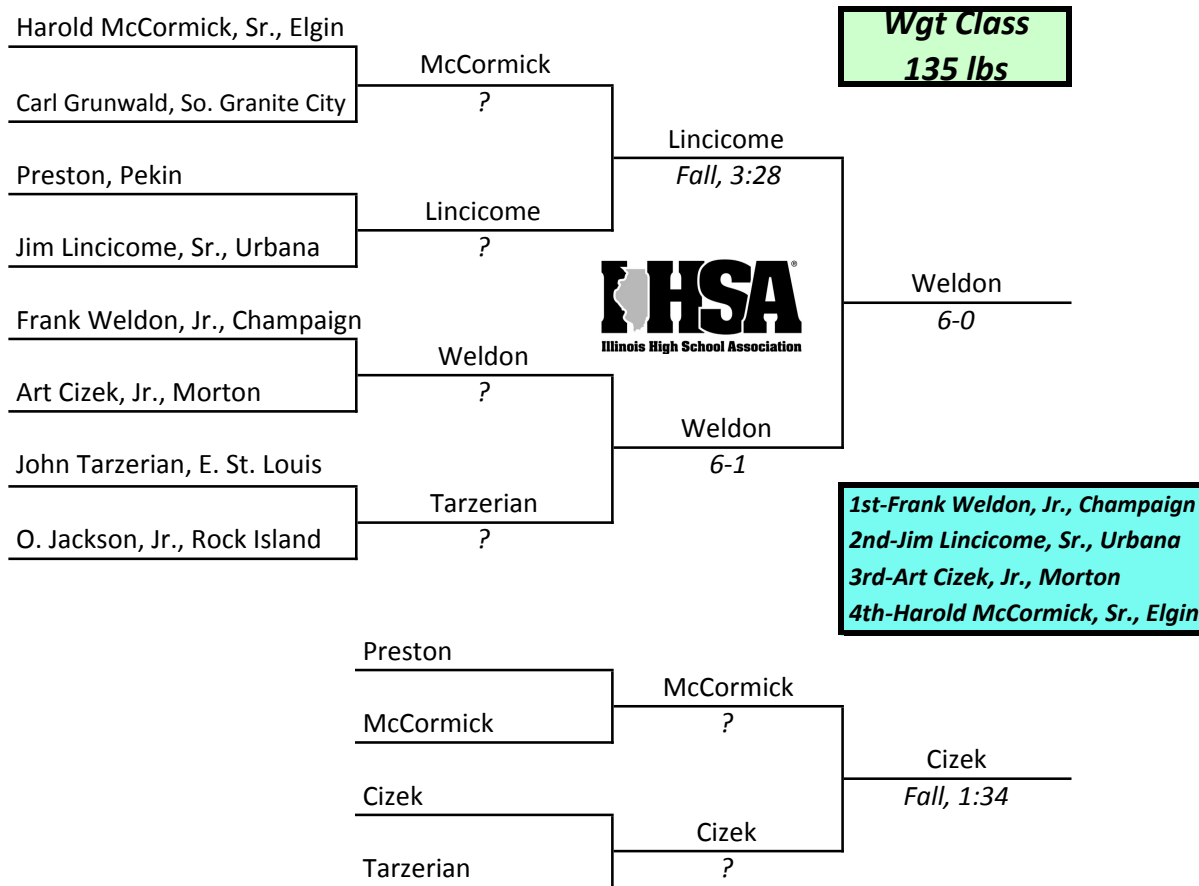

IHSA STATE INDIVIDUAL 1943

Men's Old Gym Annex University of Illinois, Champaign March 5th and 6th