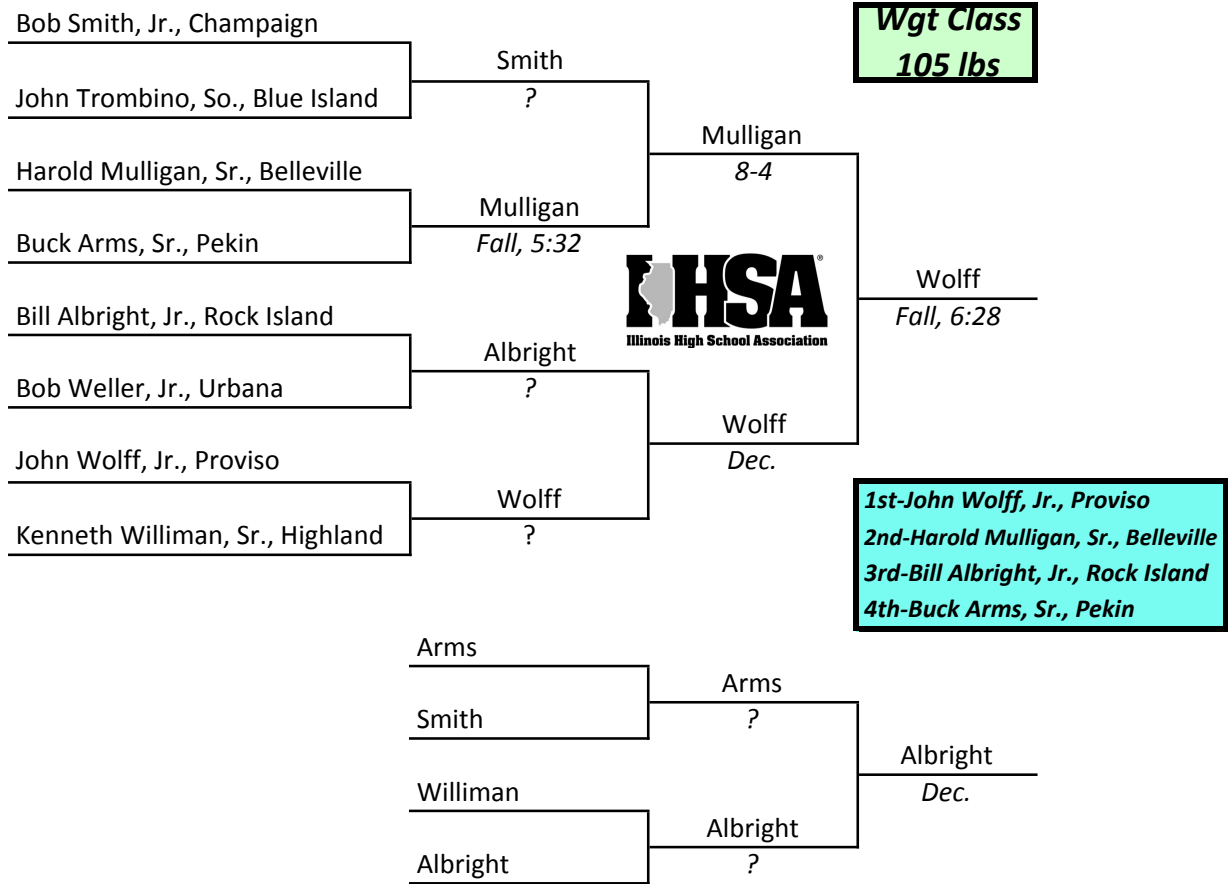

IHSA STATE INDIVIDUAL 1943

Men's Old Gym Annex University of Illinois, Champaign March 5th and 6th