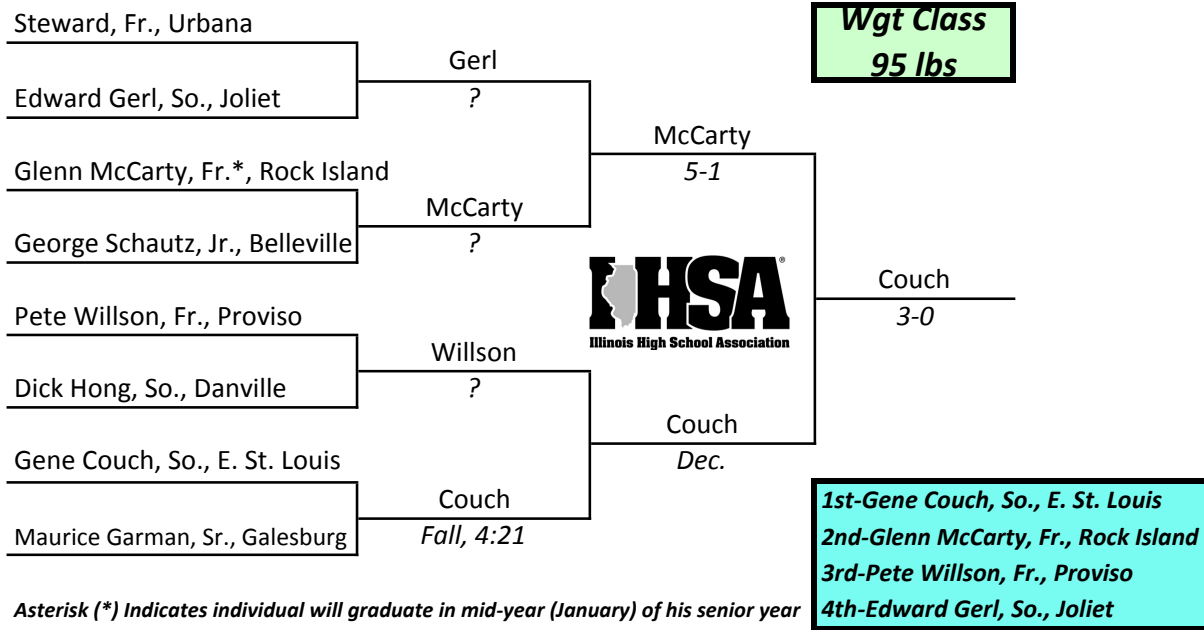

# IHSA STATE INDIVIDUAL 1943

**Men's Old Gym Annex University of Illinois, Champaign March 5th and 6th**

# IHSA STATE INDIVIDUAL 1943

***Men's Old Gym Annex University of Illinois, Champaign March 5th and 6th***