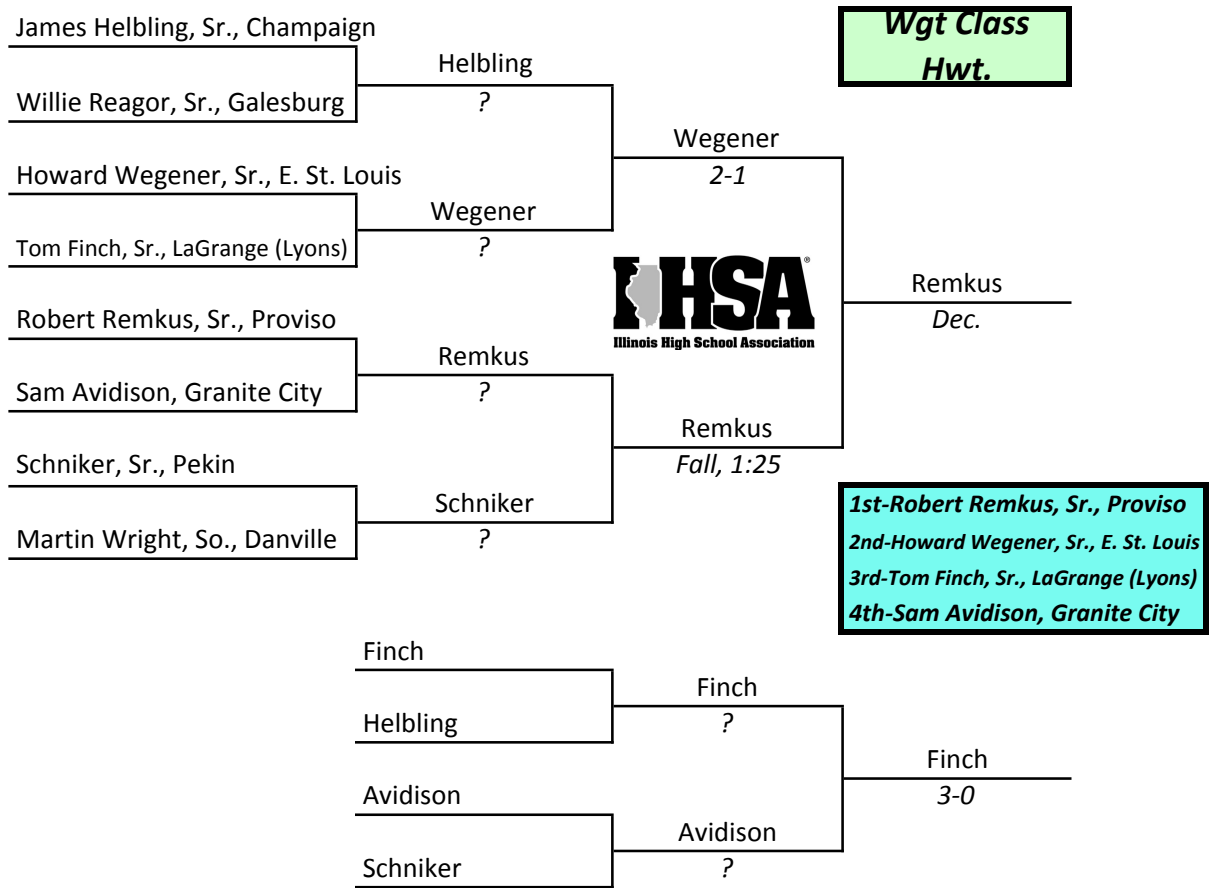

IHSA STATE INDIVIDUAL 1943

Men's Old Gym Annex University of Illinois, Champaign March 5th and 6th