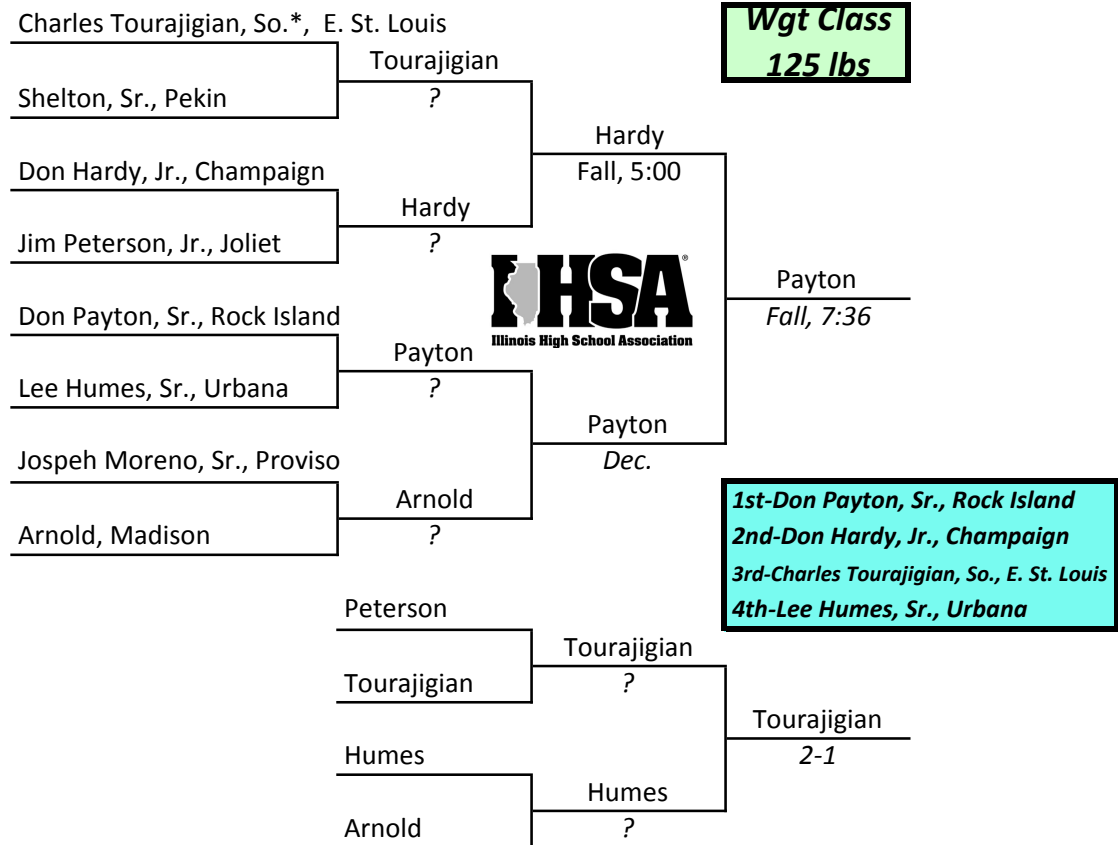

IHSA STATE INDIVIDUAL 1943

Men's Old Gym Annex University of Illinois, Champaign March 5th and 6th