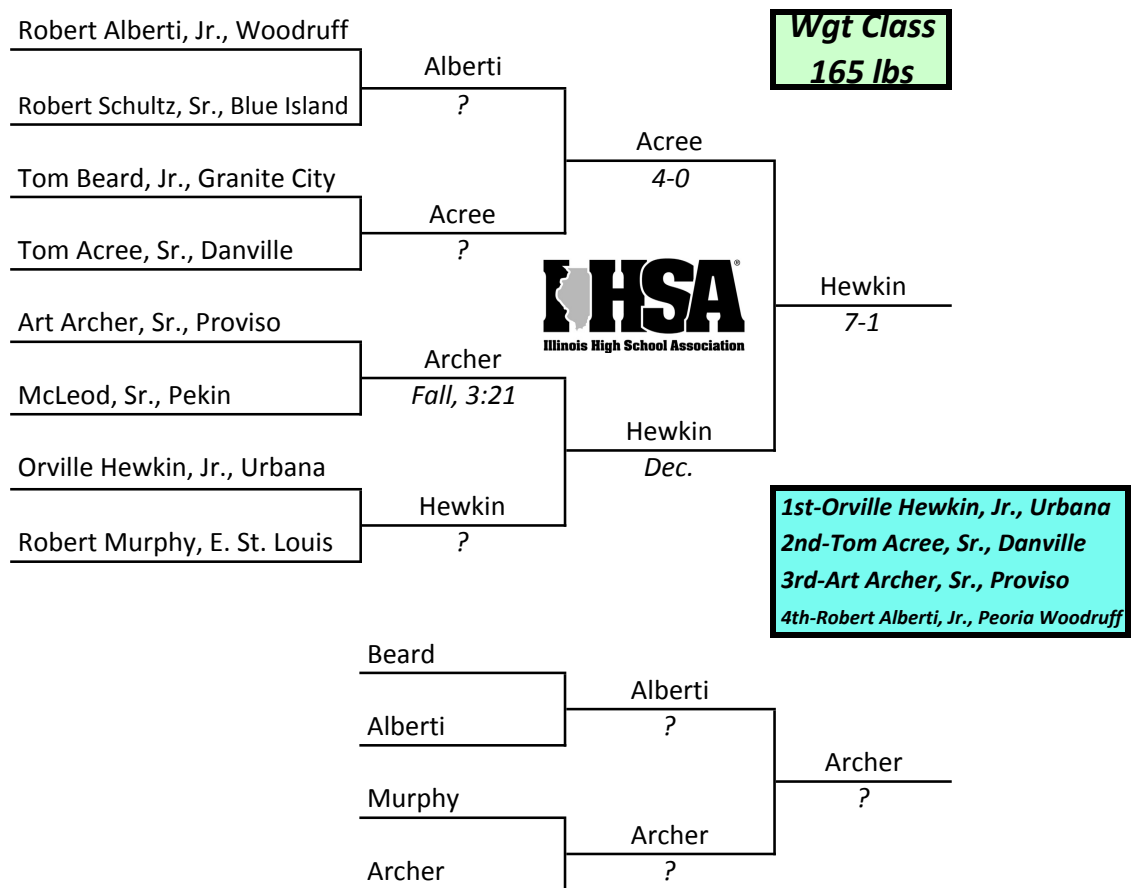

IHSA STATE INDIVIDUAL 1943

Men's Old Gym Annex University of Illinois, Champaign March 5th and 6th