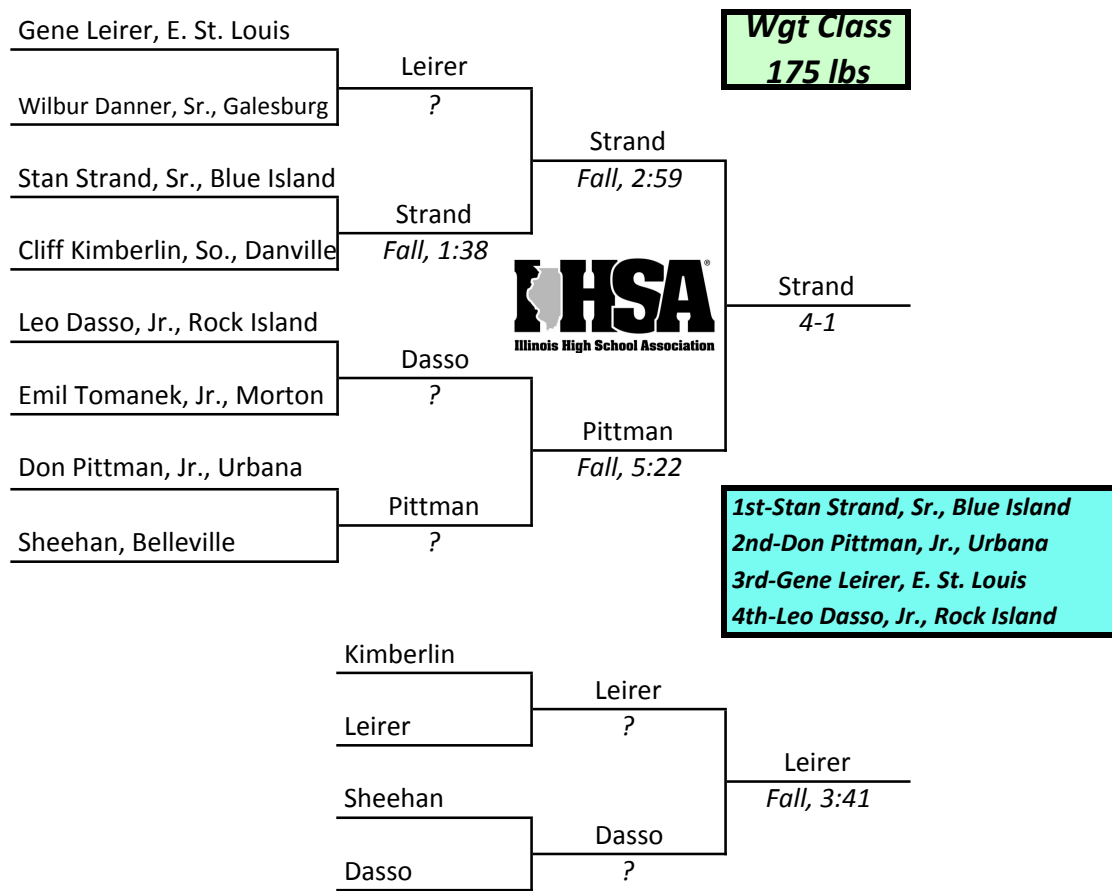

IHSA STATE INDIVIDUAL 1943

Men's Old Gym Annex University of Illinois, Champaign March 5th and 6th