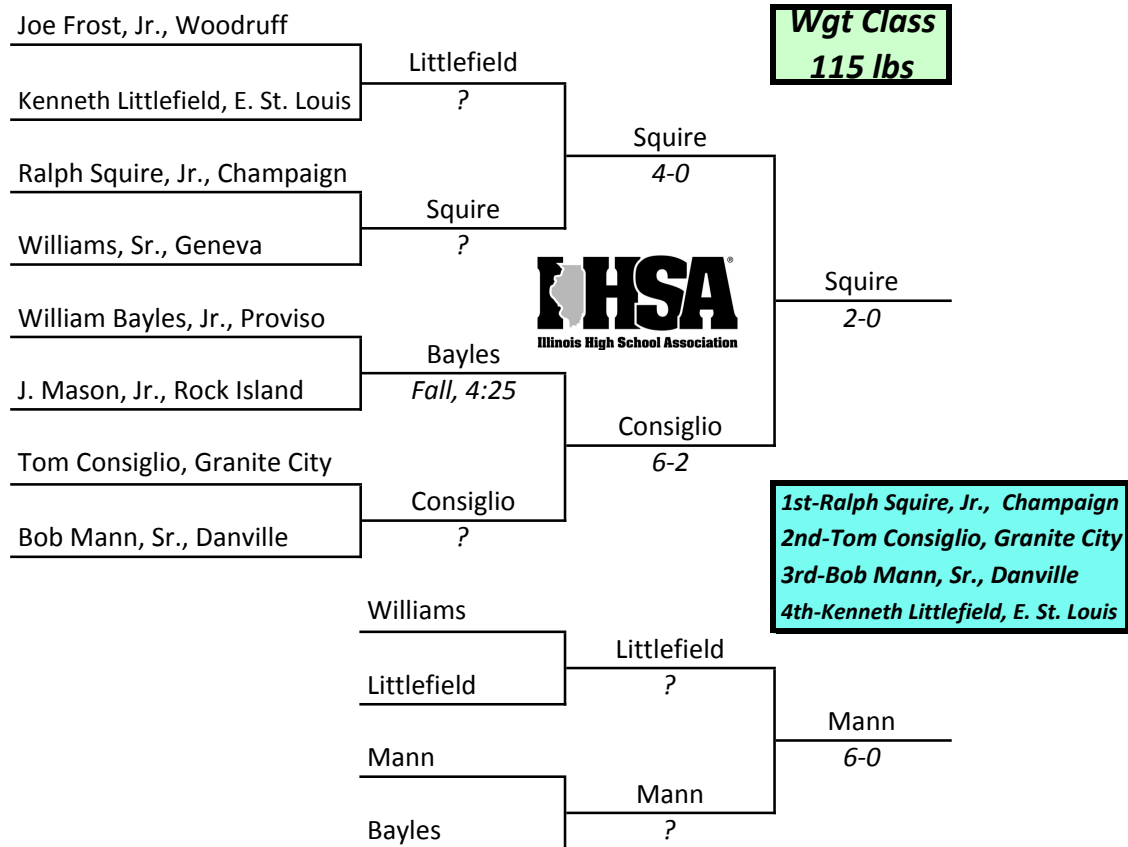

IHSA STATE INDIVIDUAL 1943

Men's Old Gym Annex University of Illinois, Champaign March 5th and 6th