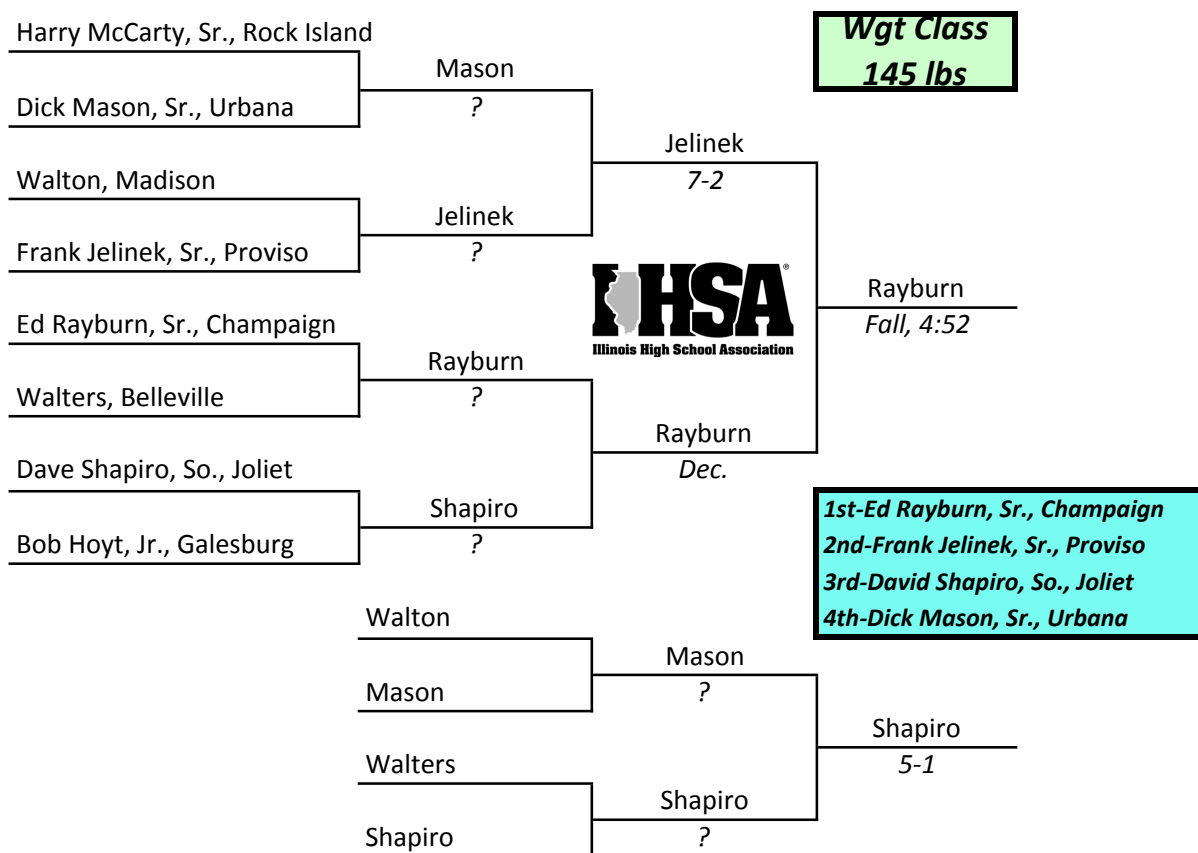

IHSA STATE INDIVIDUAL 1943

Men's Old Gym Annex University of Illinois, Champaign March 5th and 6th