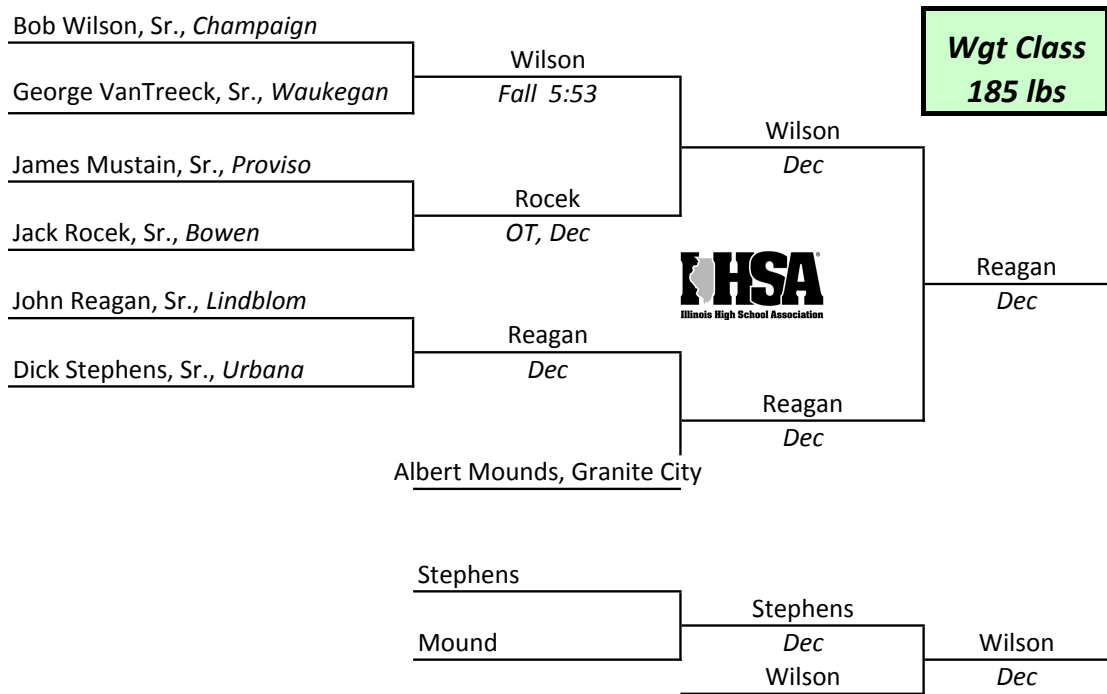

IHSA STATE INDIVIDUAL

1939

(First year for Sectional Qualifiers - there were four sectionals)

IHSA STATE INDIVIDUAL

1939

(First year for Sectional Qualifiers - there were four sectionals)

1st — Tony Lambros, Sr., Calumet
2nd — Tom Smerdel, Jr., Danville
3rd — Jack Hayes, Sr., Champaign

IHSA STATE INDIVIDUAL

1939

(First year for Sectional Qualifiers - there were four sectionals)

1st — Elmer Jackson, Jr., Belleville
2nd — Charles Correll, Sr., Morgan Park
3rd — Robert Mustain, Sr., Proviso

IHSA STATE INDIVIDUAL

1939

(First year for Sectional Qualifiers - there were four sectionals)

**1st — John Reagan, Sr., Lindblom
2nd — Bob Wilson, Sr., Champaign
3rd — Dick Stephens, Sr., Urbana**