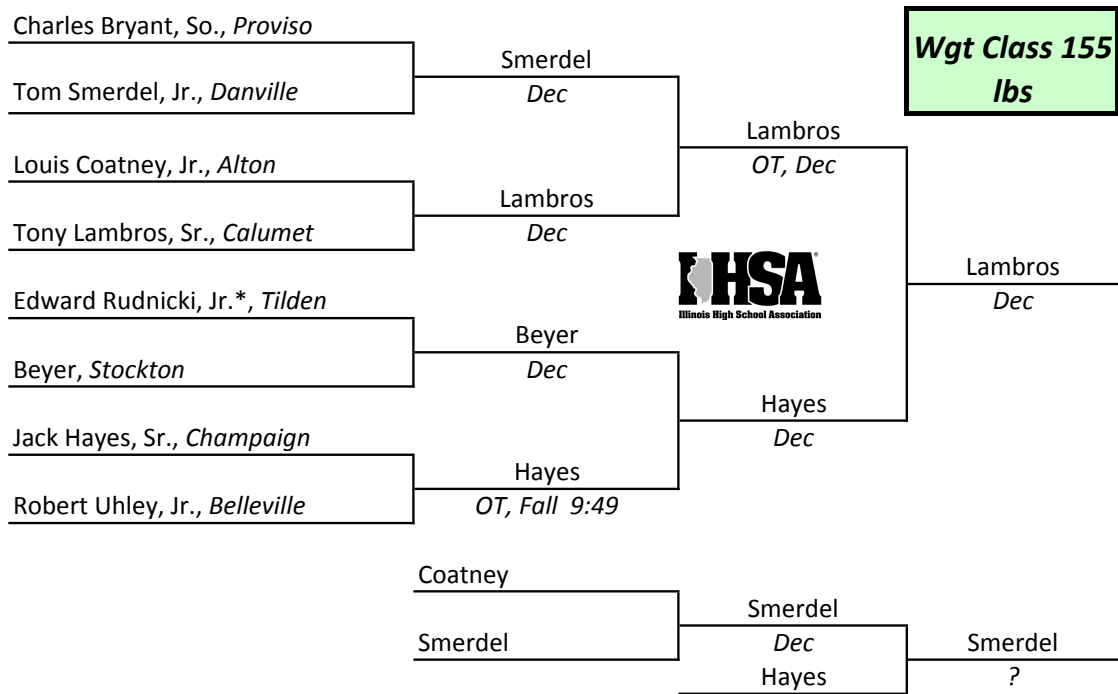

IHSA STATE INDIVIDUAL

1939

(First year for Sectional Qualifiers - there were four sectionals)

IHSA STATE INDIVIDUAL

1939

(First year for Sectional Qualifiers - there were four sectionals)

- 1st —Ray Hughes, Champaign**
- 2nd —Bill Hinton, Lawrenceville**
- 3rd —Robert Livermore, Jr.* , Fenger**

IHSA STATE INDIVIDUAL

1939

(First year for Sectional Qualifiers - there were four sectionals)

IHSA STATE INDIVIDUAL

1939

(First year for Sectional Qualifiers - there were four sectionals)

1st — Tony Lambros, Sr., Calumet
2nd — Tom Smerdel, Jr., Danville
3rd — Jack Hayes, Sr., Champaign