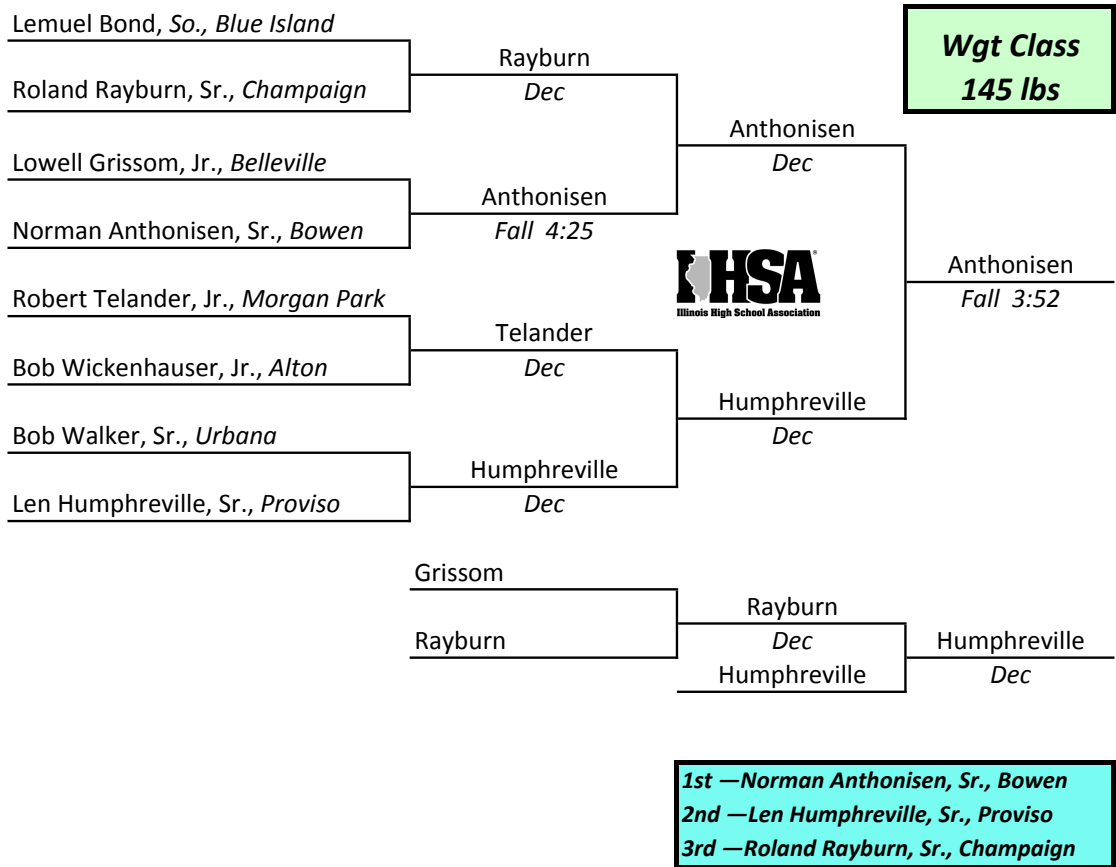

IHSA STATE INDIVIDUAL

1939

(First year for Sectional Qualifiers - there were four sectionals)

IHSA STATE INDIVIDUAL

1939

(First year for Sectional Qualifiers - there were four sectionals)

- 1st —Ray Hughes, Champaign**
- 2nd —Bill Hinton, Lawrenceville**
- 3rd —Robert Livermore, Jr.* , Fenger**

IHSA STATE INDIVIDUAL

1939

(First year for Sectional Qualifiers - there were four sectionals)

IHSA STATE INDIVIDUAL

1939

(First year for Sectional Qualifiers - there were four sectionals)

1st — Tony Lambros, Sr., Calumet
2nd — Tom Smerdel, Jr., Danville
3rd — Jack Hayes, Sr., Champaign