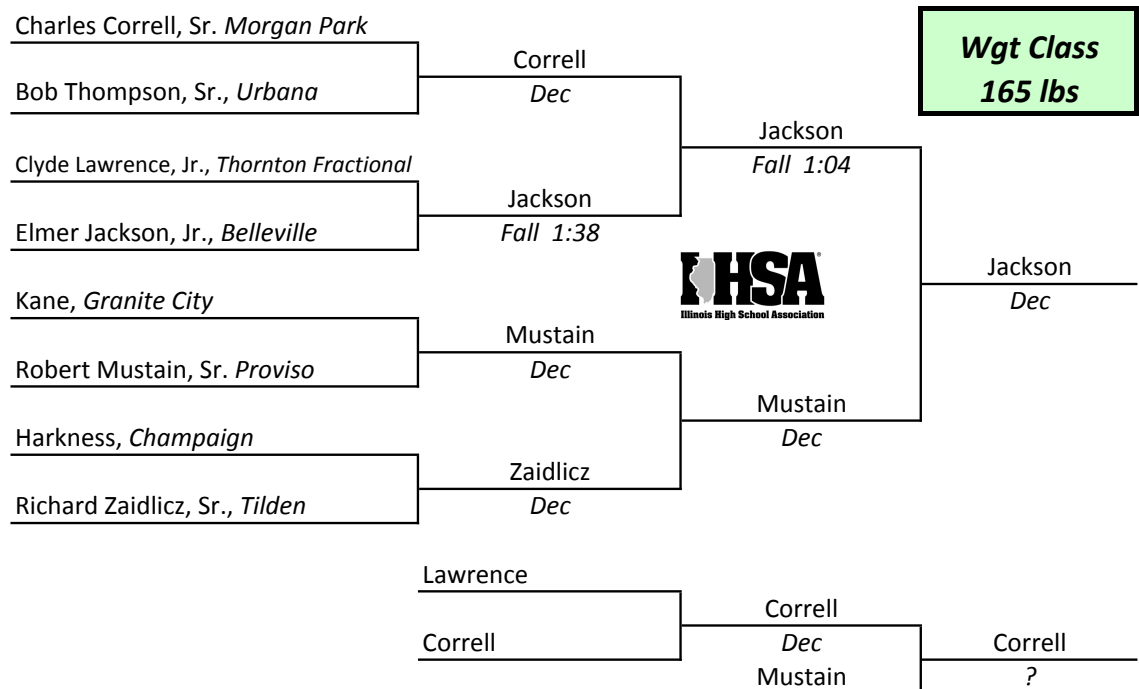

IHSA STATE INDIVIDUAL

1939

(First year for Sectional Qualifiers - there were four sectionals)

1st — Elmer Jackson, Jr., Belleville
2nd — Charles Correll, Sr., Morgan Park
3rd — Robert Mustain, Sr., Proviso