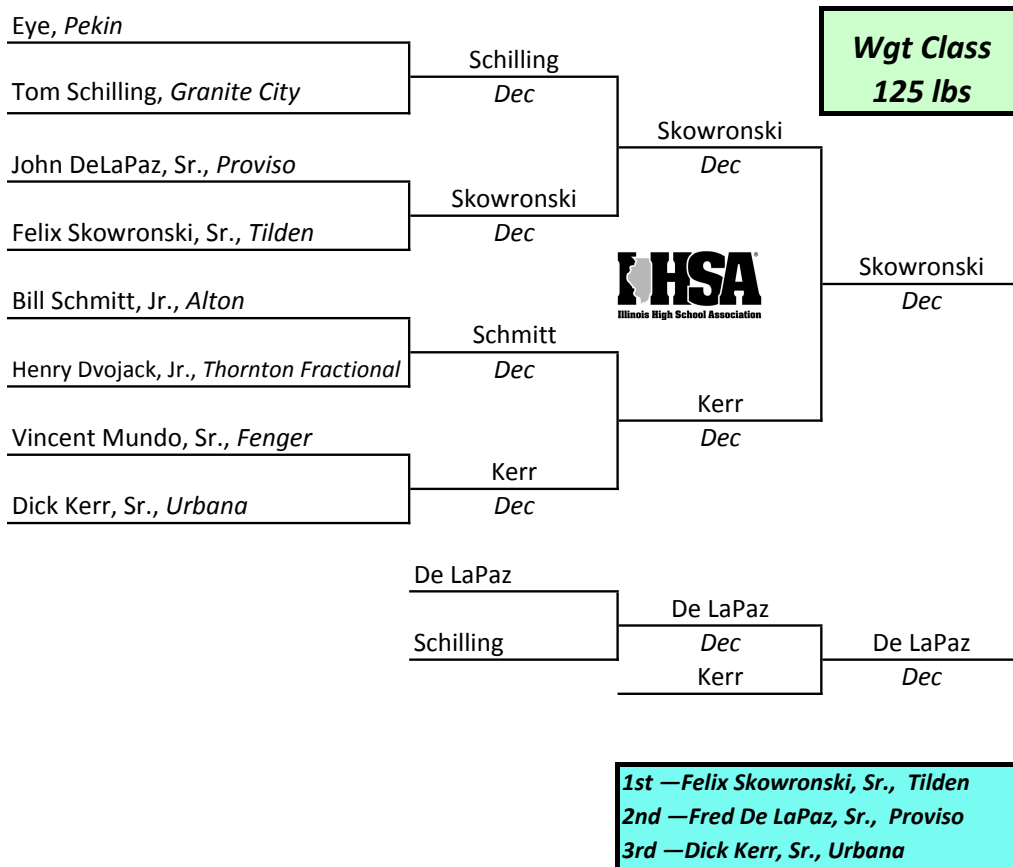

**1st — Jack Cooper, Lawrenceville
2nd — Stacy Gaines, E. St. Louis
3rd — Wayne Ziegler, Granite City**

IHSA STATE INDIVIDUAL

1939

(First year for Sectional Qualifiers - there were four sectionals)

1st — Robert Strange, So., Lawrenceville
2nd — Fred Bishop, Sr., Proviso
3rd — Patrick Cronin, E. St. Louis

IHSA STATE INDIVIDUAL

1939

(First year for Sectional Qualifiers - there were four sectionals)

IHSA STATE INDIVIDUAL

1939

(First year for Sectional Qualifiers - there were four sectionals)

- 1st —Ray Hughes, Champaign**
- 2nd —Bill Hinton, Lawrenceville**
- 3rd —Robert Livermore, Jr.* , Fenger**