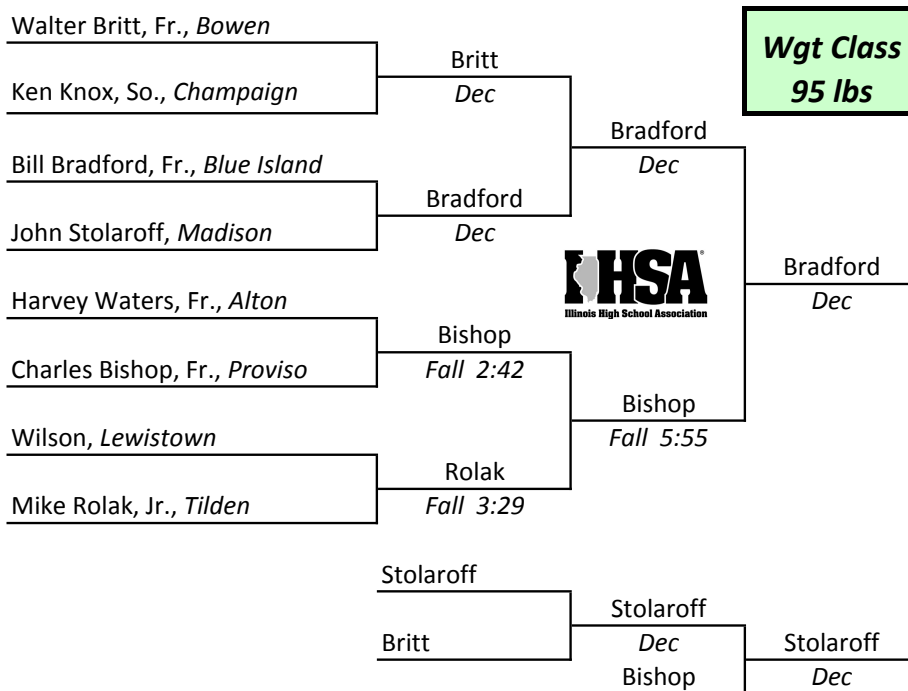

IHSA STATE INDIVIDUAL

1939

(First year for Sectional Qualifiers - there were four sectionals)

Question Mark (?) indicates score/time is unknown.

Asterisk (*) Indicates individual will graduate in mid-year (January) of his senior year

**1st — Jack Cooper, Lawrenceville
2nd — Stacy Gaines, E. St. Louis
3rd — Wayne Ziegler, Granite City**

IHSA STATE INDIVIDUAL

1939

(First year for Sectional Qualifiers - there were four sectionals)

1st — Robert Strange, So., Lawrenceville
2nd — Fred Bishop, Sr., Proviso
3rd — Patrick Cronin, E. St. Louis