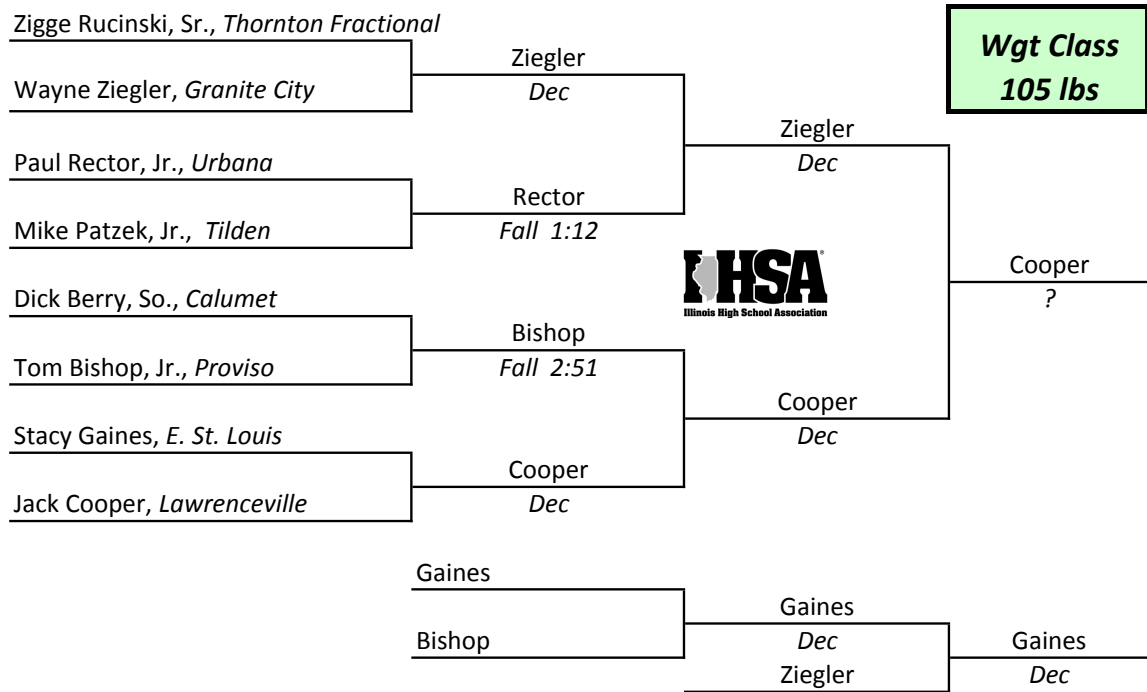

IHSA STATE INDIVIDUAL

1939

(First year for Sectional Qualifiers - there were four sectionals)

**1st — Jack Cooper, Lawrenceville
2nd — Stacy Gaines, E. St. Louis
3rd — Wayne Ziegler, Granite City**