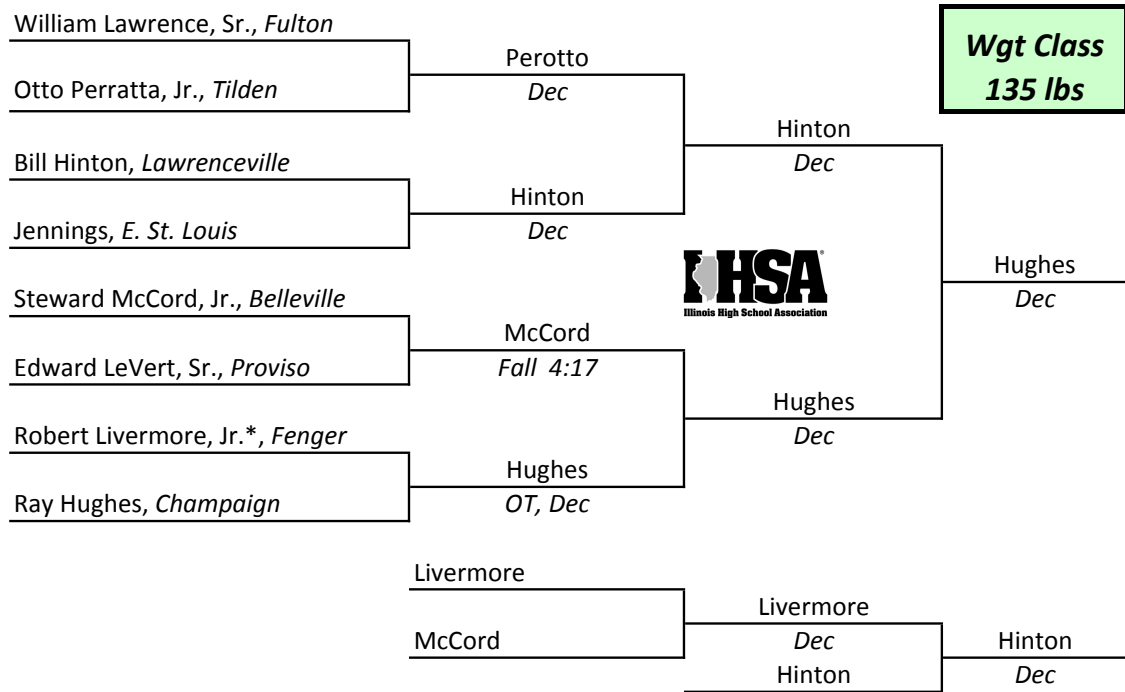

IHSA STATE INDIVIDUAL

1939

(First year for Sectional Qualifiers - there were four sectionals)

IHSA STATE INDIVIDUAL

1939

(First year for Sectional Qualifiers - there were four sectionals)

- 1st —Ray Hughes, Champaign**
- 2nd —Bill Hinton, Lawrenceville**
- 3rd —Robert Livermore, Jr.* , Fenger**

IHSA STATE INDIVIDUAL

1939

(First year for Sectional Qualifiers - there were four sectionals)

IHSA STATE INDIVIDUAL

1939

(First year for Sectional Qualifiers - there were four sectionals)

1st — Tony Lambros, Sr., Calumet
2nd — Tom Smerdel, Jr., Danville
3rd — Jack Hayes, Sr., Champaign