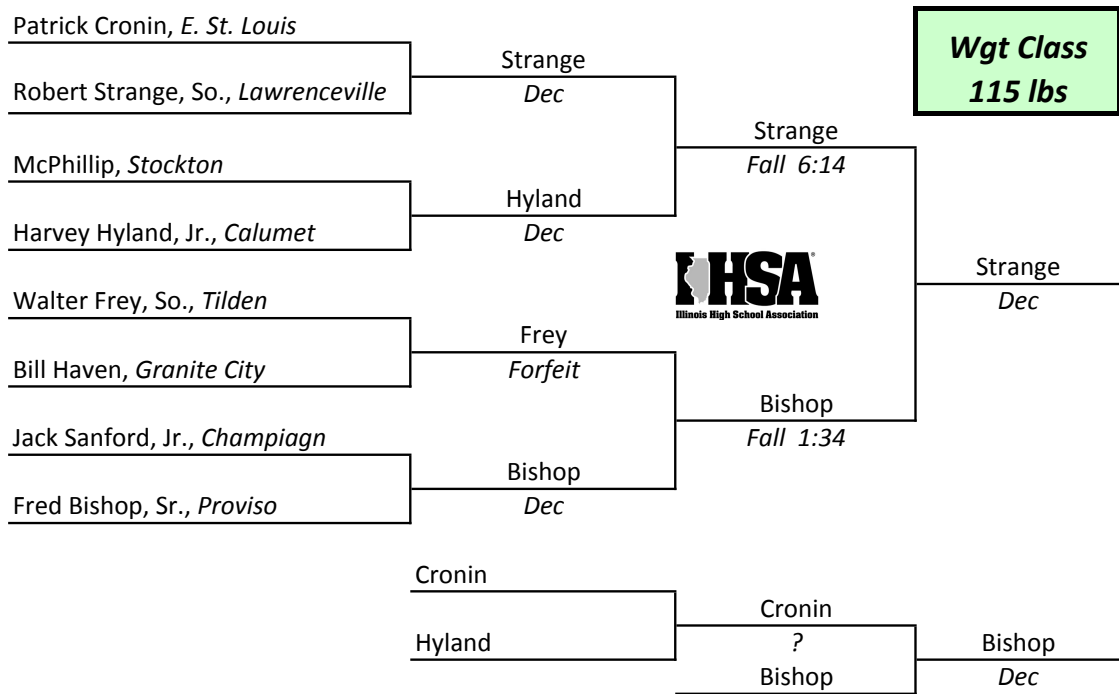

- 1st — William Bradford, Fr., Blue Island**
- 2nd — John Stolaroff, Madison**
- 3rd — Charles Bishop, Fr., Proviso**

IHSA STATE INDIVIDUAL

1939

(First year for Sectional Qualifiers - there were four sectionals)

**1st — Jack Cooper, Lawrenceville
2nd — Stacy Gaines, E. St. Louis
3rd — Wayne Ziegler, Granite City**

IHSA STATE INDIVIDUAL

1939

(First year for Sectional Qualifiers - there were four sectionals)

1st — Robert Strange, So., Lawrenceville
2nd — Fred Bishop, Sr., Proviso
3rd — Patrick Cronin, E. St. Louis