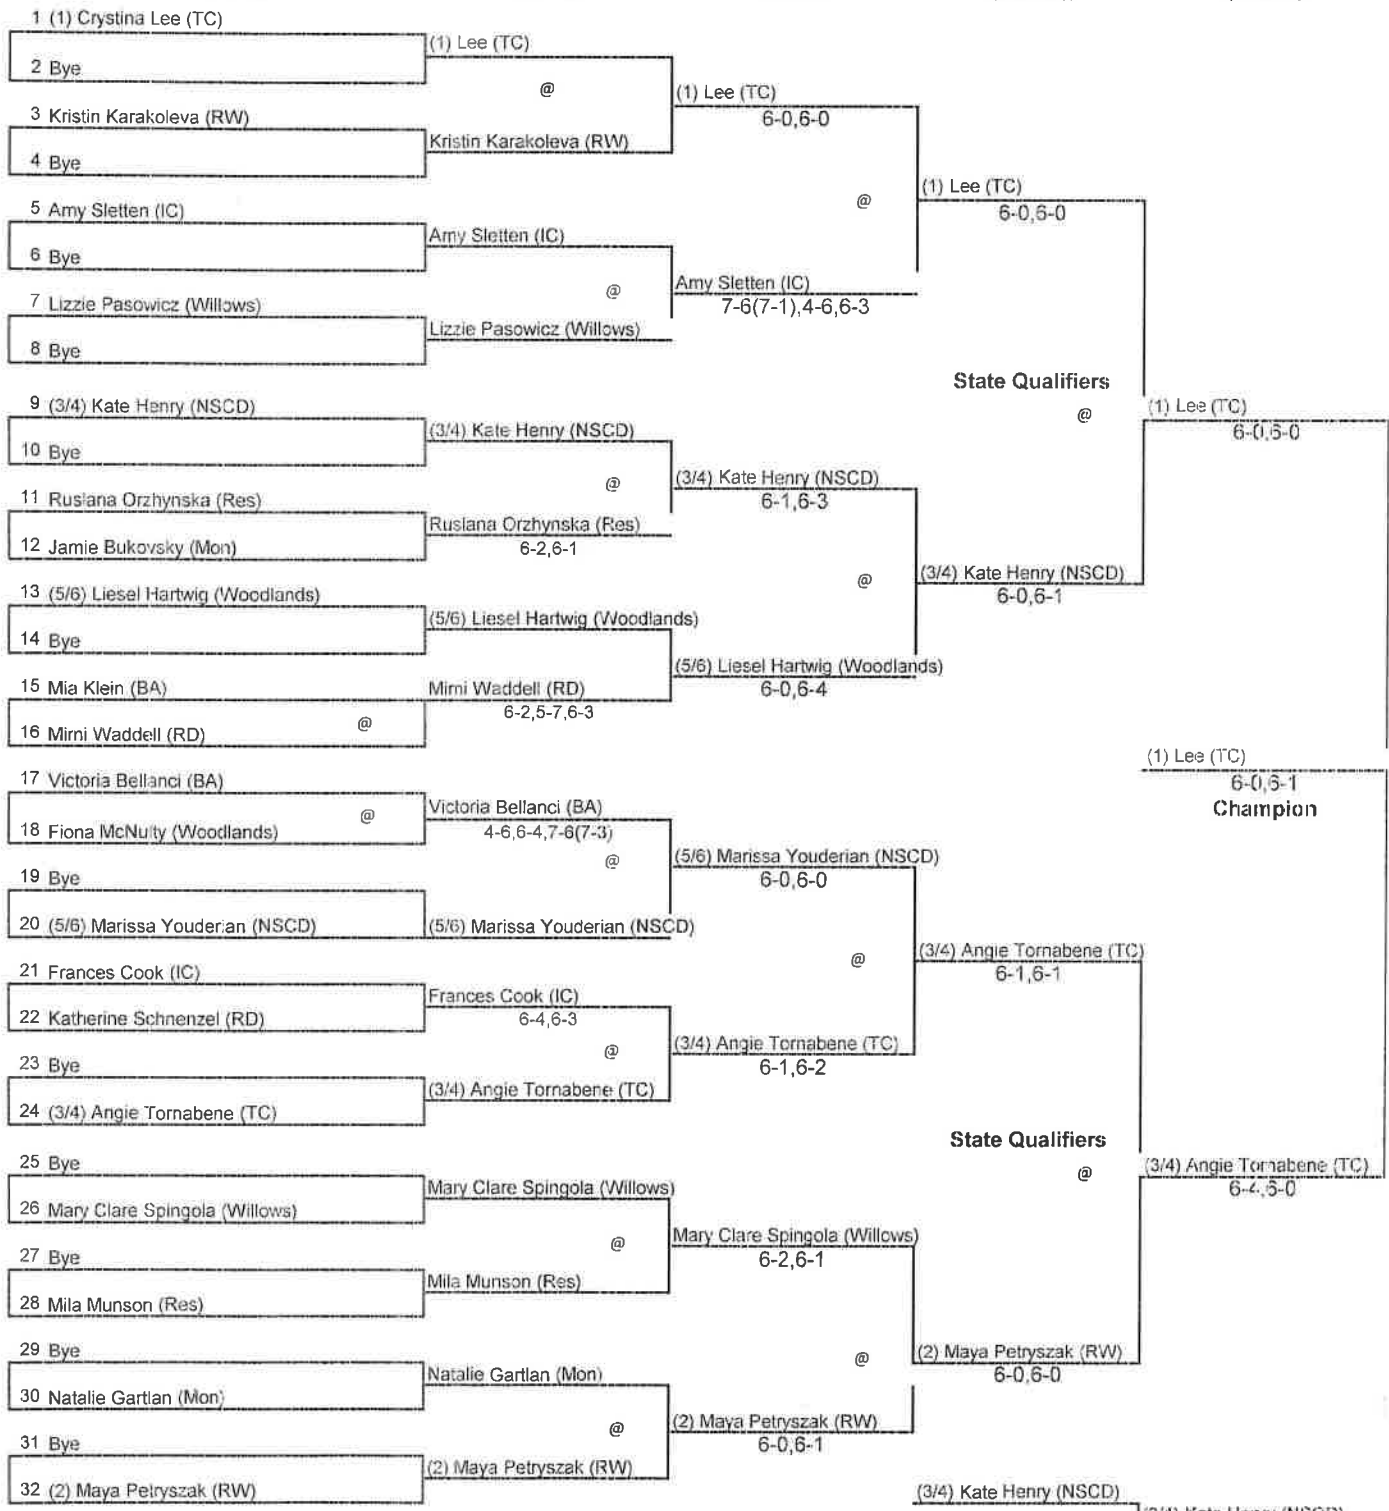

IHSA Tennis Sectional (32 or more)

Hosted by: Timothy Christian

Singles

1st Round

(Friday)

2nd Round

(Friday)

3rd Round

(Friday)

4th Round

(Saturday)

5th Round

(Saturday)

Seeds

- 1 Crystina Lee (TC)
- 2 Maya Petryszak (RW)
- 3 Kate Henry (NSCD)

- 4 Angie Tornabene (TC)
- 5 Marissa Youderian (NSCD)
- 6 Liesel Hartwig (Woodlands)

3rd Round

(Friday)

4th Round

(Saturday)

5th Round

(Saturday)

Seeds

- 1 Carter/Chen (TC)
- 2 Woolf/Savin (NSCD)
- 3 Klusek/Wachowski (RW)