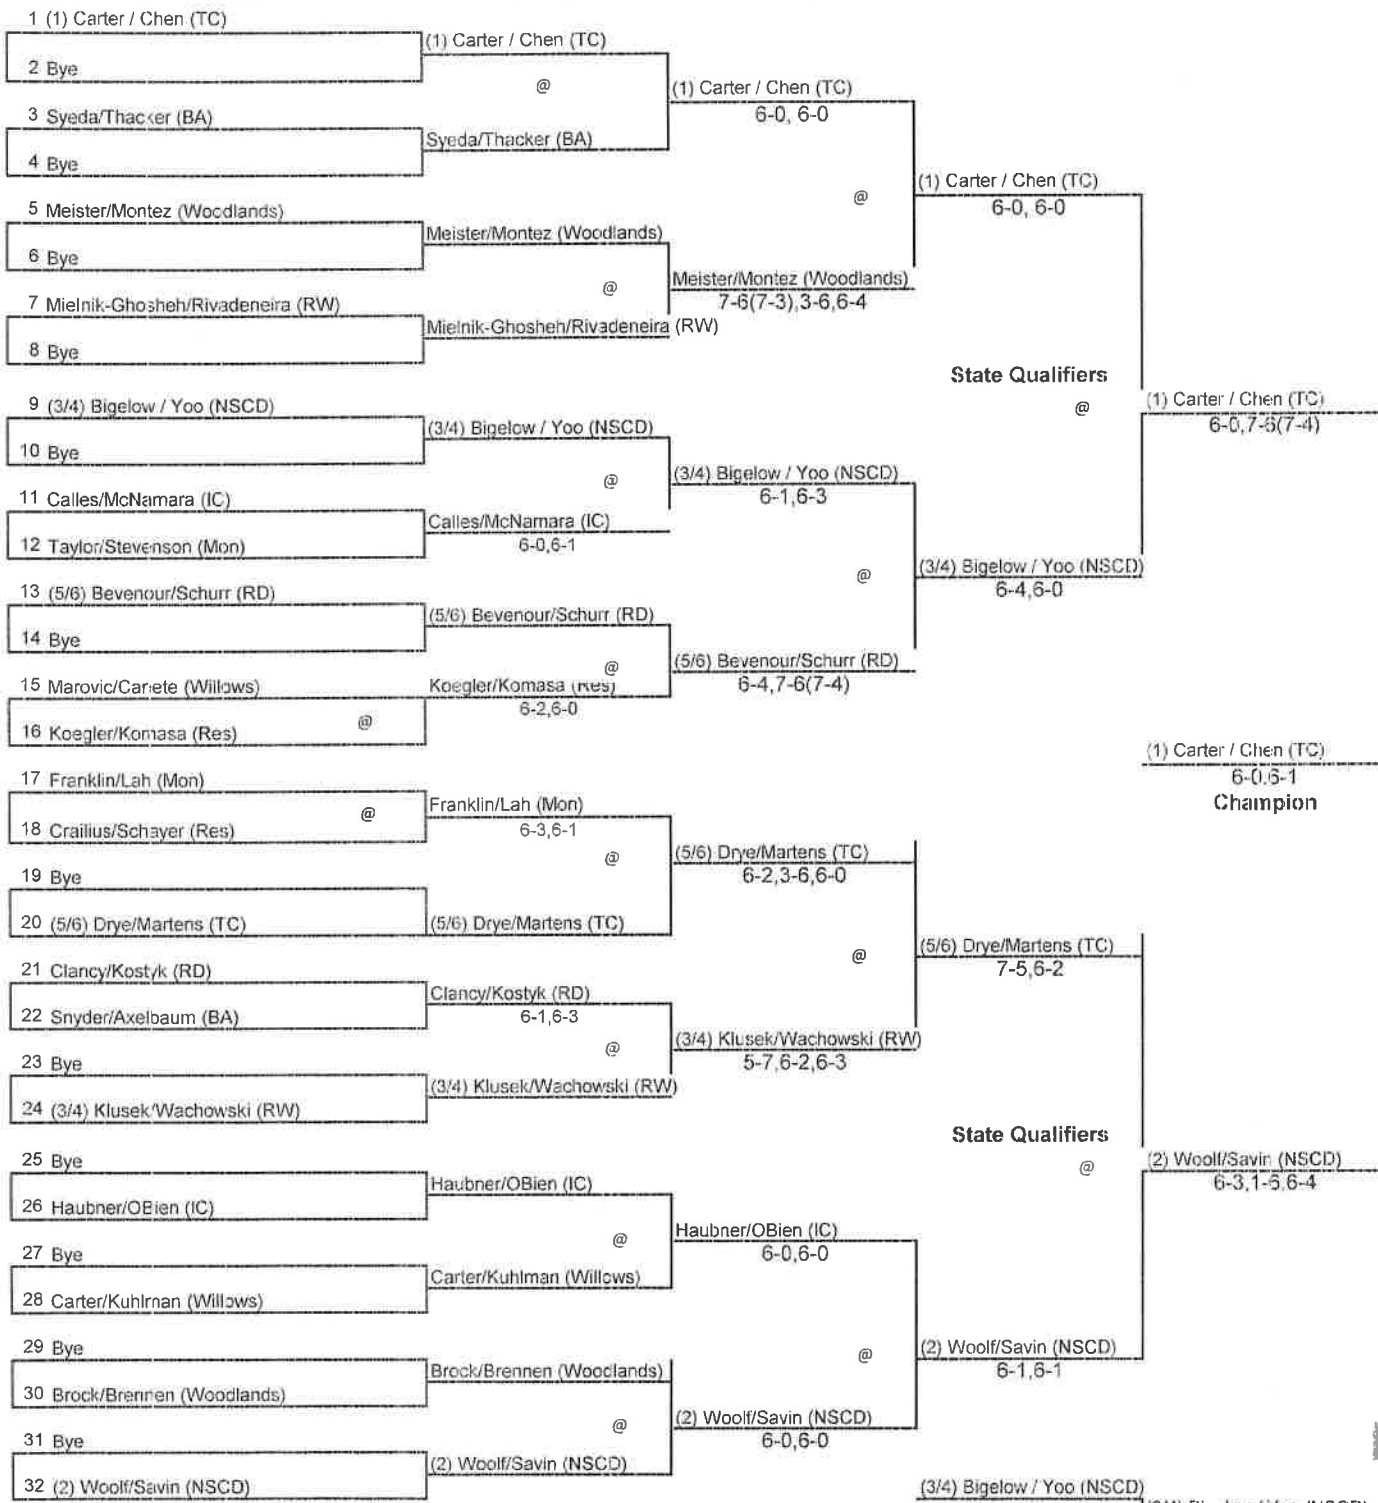

3rd Round

(Friday)

4th Round

(Saturday)

5th Round

(Saturday)

Seeds

- 1 Carter/Chen (TC)
- 2 Woolf/Savin (NSCD)
- 3 Klusek/Wachowski (RW)

- 4 Bigelow/Yoo (NSCD)
- 5 Bevenour/Schurr (RD)
- 6 Dye/Martens (TC)

**IHSA 1A GIRLS VARSITY TENNIS SECTIONALS
FRIDAY, OCT. 15 & SATURDAY OCT. 16, 2021
HOST SCHOOL: TIMOTHY CHRISTIAN
TEAM SCORES**

TEAM	Singles # 1	Singles # 2	Doubles # 1	Doubles # 2	TOTAL
Chicago (Resurrection)	2	-	2	-	4
Des Plaines (Willows Academy)	4	-	-	-	4
Eimhurst (IC Catholic)	4	2	4	2	12
Elmhurst (Timothy Christian)	10	8	10	6	34
Evanston (Beacon Academy)	2	-	-	-	2
Lake Forest (Woodlands Academy)	4	-	4	-	8
Lombard (Montini)	-	-	2	-	2
Norridge (Ridgewood)	6	2	4	-	12
Wilmette (Regina Dominican)	2	-	4	2	8
Winnetka (North Shore Country Day)	7	4	8	7	26