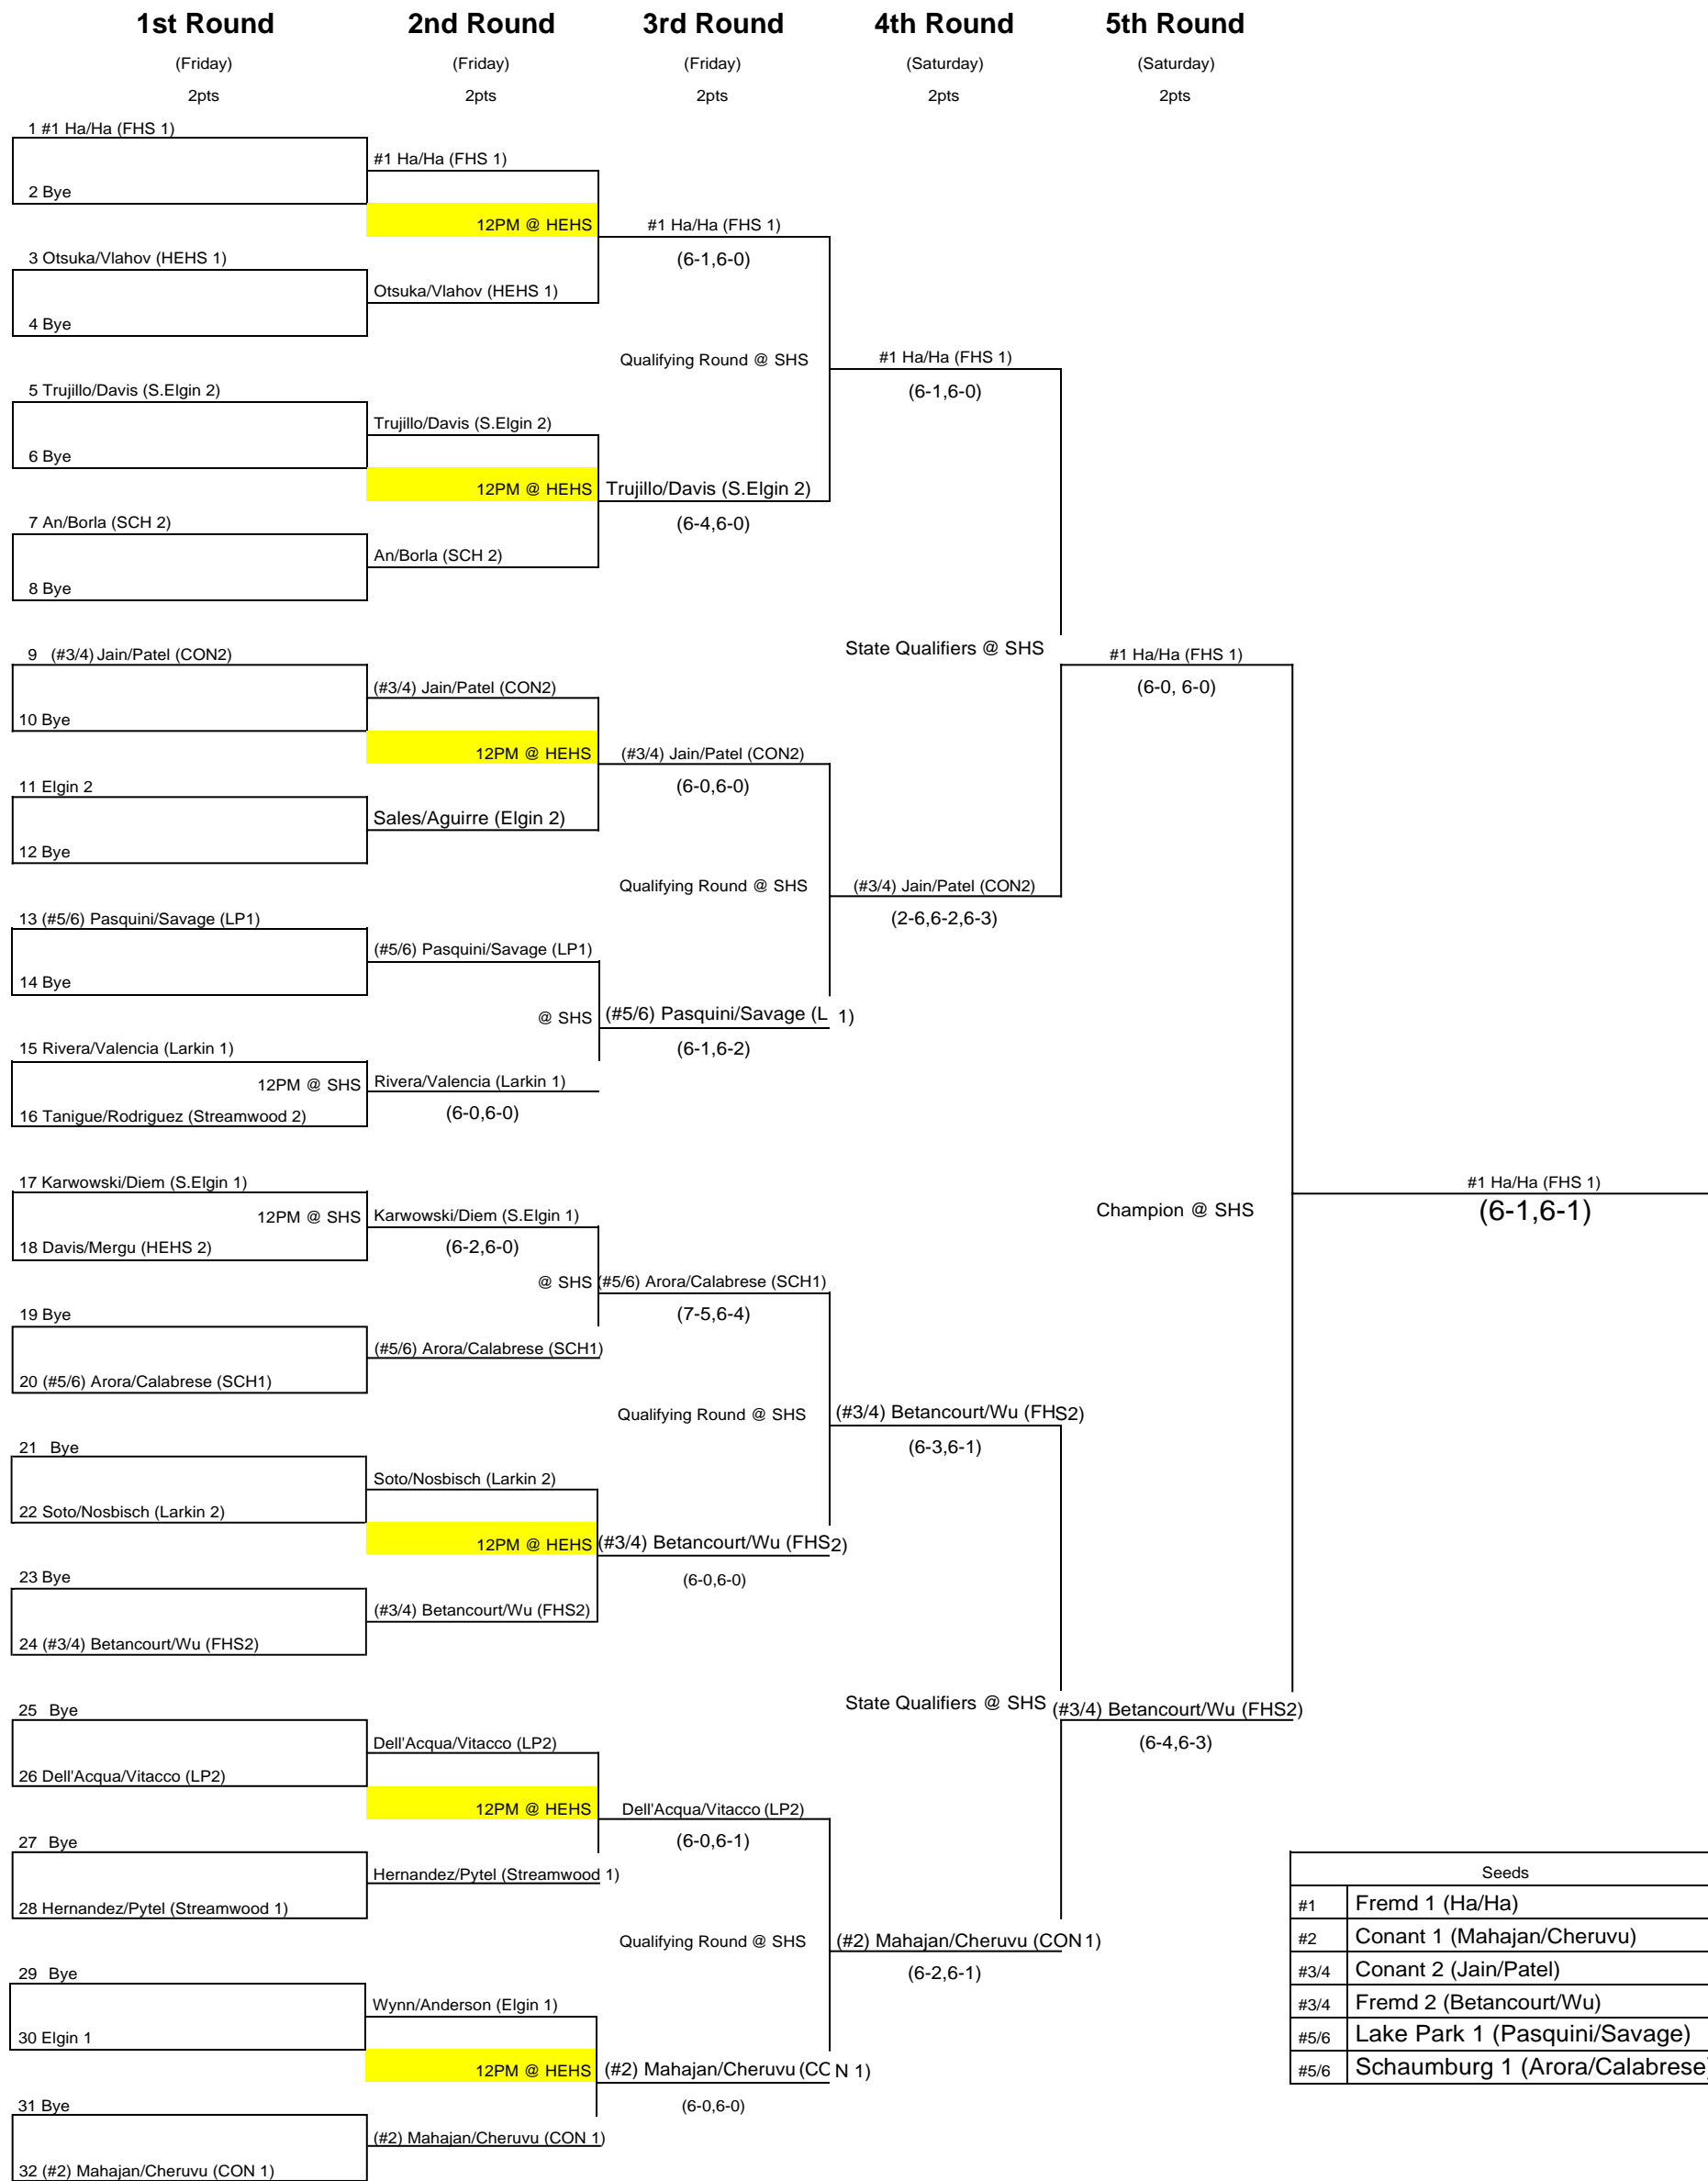

2019 IHSA Girls Sectional

Hosted by Schaumburg High School

DOUBLES

Seeds	
#1	Fremd 1 (Ha/Ha)
#2	Conant 1 (Mahajan/Cheruvu)
#3/4	Conant 2 (Jain/Patel)
#3/4	Fremd 2 (Betancourt/Wu)
#5/6	Lake Park 1 (Pasquini/Savage)
#5/6	Schaumburg 1 (Arora/Calabrese)

(#3/4) Jain/Patel (CON2) | (#2) Mahajan/Cheruvu (CON 1)
 (Mahajan/Cheruvu (CON1)) | (6-3,6-1)
 1pt | 3rd Place @ SHS

2019 IHSA Girls Sectional

Hosted by Schaumburg High School

SINGLES

Seeds	
#1	LP1 - Cruz
#2	Fremd 1- Matta
#3/4	LP2 - Jankovic
#3/4	S. Elgin 1 - Waichunas
#5/6	Fremd 2- Bodensteiner
#5/6	CHS1 -Sundar

Bodensteiner (FHS2)

Jankovic (LP2)

Jankovic (LP2)

(6-1,6-1)

1pt

3rd Place @ SHS

|