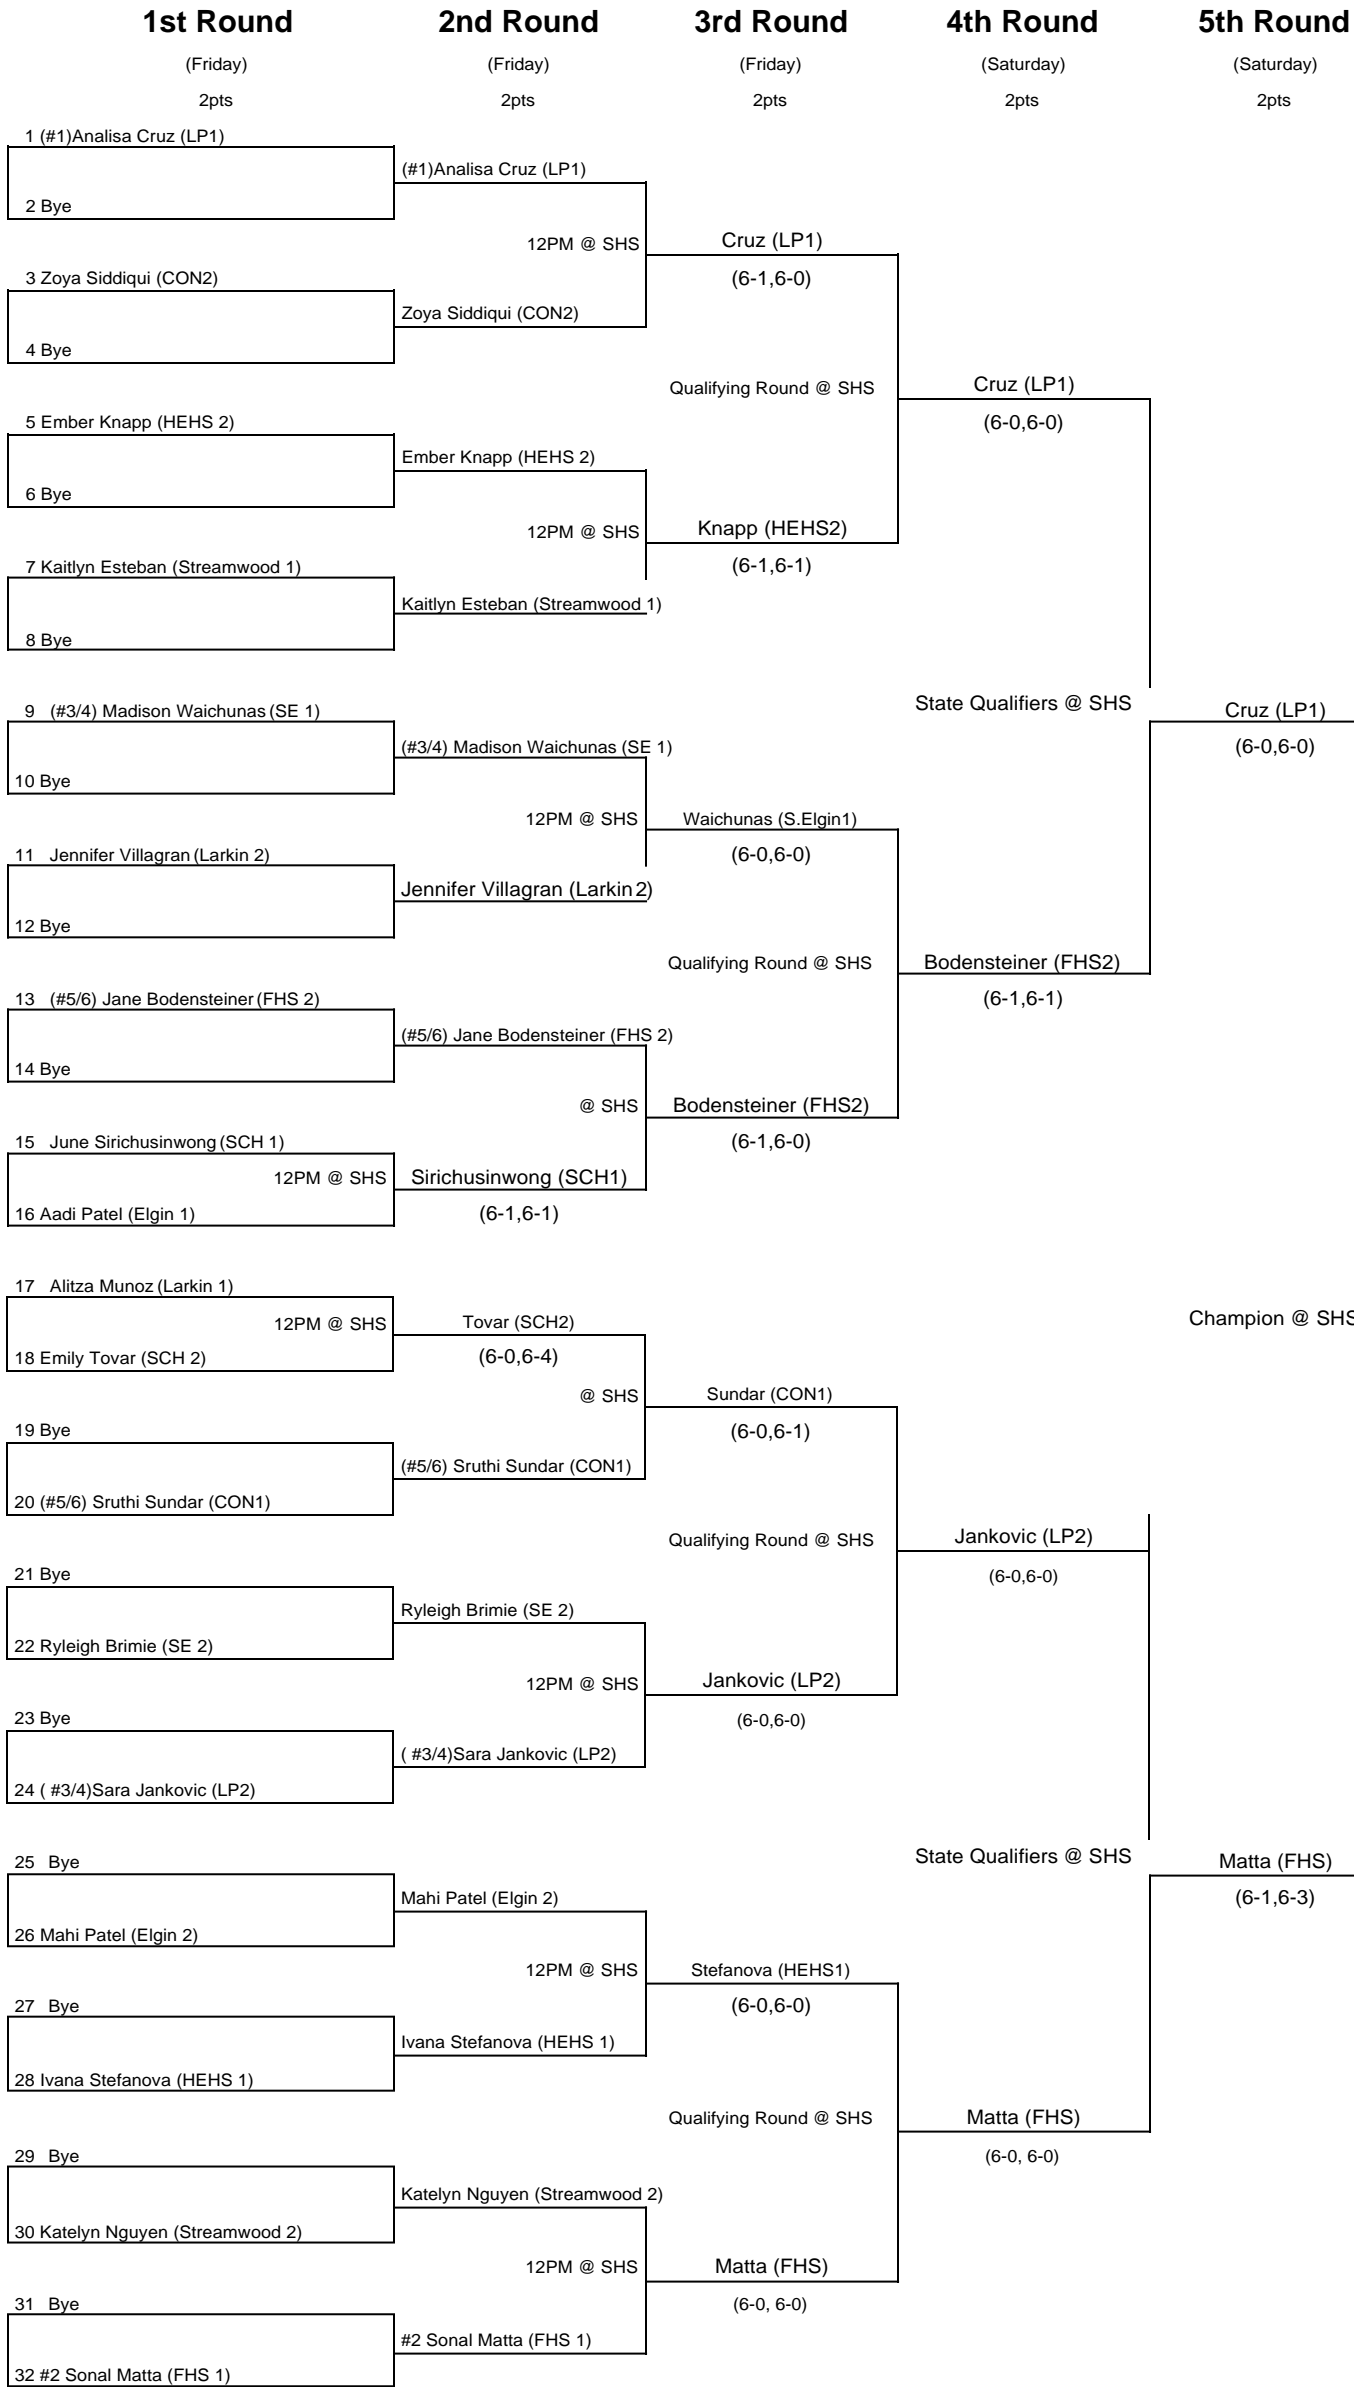

2019 IHSA Girls Sectional

Hosted by Schaumburg High School

DOUBLES

Seeds	
#1	Fremd 1 (Ha/Ha)
#2	Conant 1 (Mahajan/Cheruvu)
#3/4	Conant 2 (Jain/Patel)
#3/4	Fremd 2 (Betancourt/Wu)
#5/6	Lake Park 1 (Pasquini/Savage)
#5/6	Schaumburg 1 (Arora/Calabrese)

(#3/4) Jain/Patel (CON2) | (#2) Mahajan/Cheruvu (CON 1)
 (Mahajan/Cheruvu (CON1)) | (6-3,6-1)
 1pt | 3rd Place @ SHS

2019 IHSA Girls Sectional

Hosted by Schaumburg High School

SINGLES

Seeds	
#1	LP1 - Cruz
#2	Fremd 1- Matta
#3/4	LP2 - Jankovic
#3/4	S. Elgin 1 - Waichunas
#5/6	Fremd 2- Bodensteiner
#5/6	CHS1 -Sundar