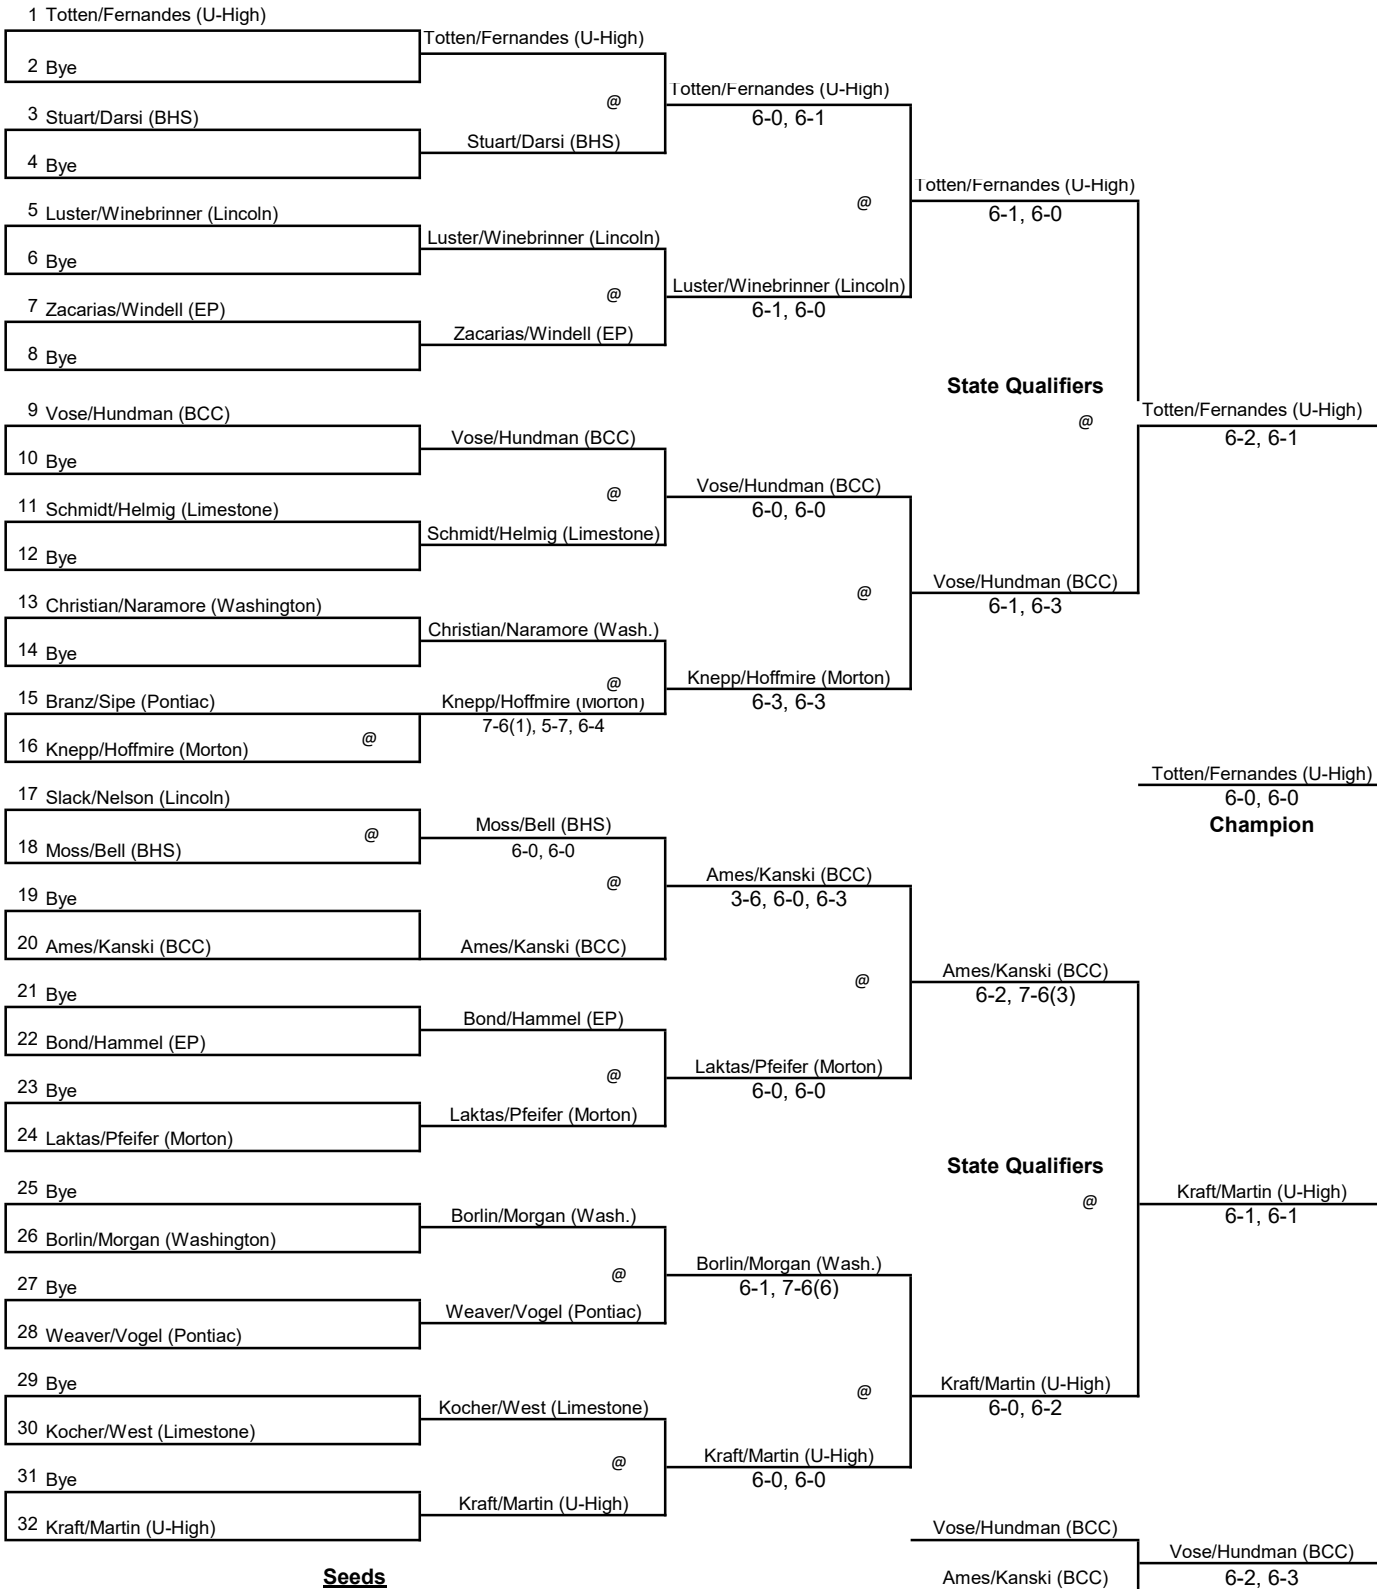

(Friday)

4th Round

(Saturday)

5th Round

(Saturday)

Seeds

- 1. Mariel Runyan
- 2. Krithi Kandury
- 3. Brooke Whittle

- 4. Palmer Whiston
- 5. Alli Schellenberg
- 6. Alison Hanson

3rd Round

(Friday)

4th Round

(Saturday)

5th Round

(Saturday)

Seeds

- | | |
|---------------------|-----------------------|
| 1. Totten/Fernandes | 4. Laktas/Pfeifer |
| 2. Kraft/Martin | 5. Christian/Naramore |
| 3. Vose/Hundman | 6. Ames/Kanski |