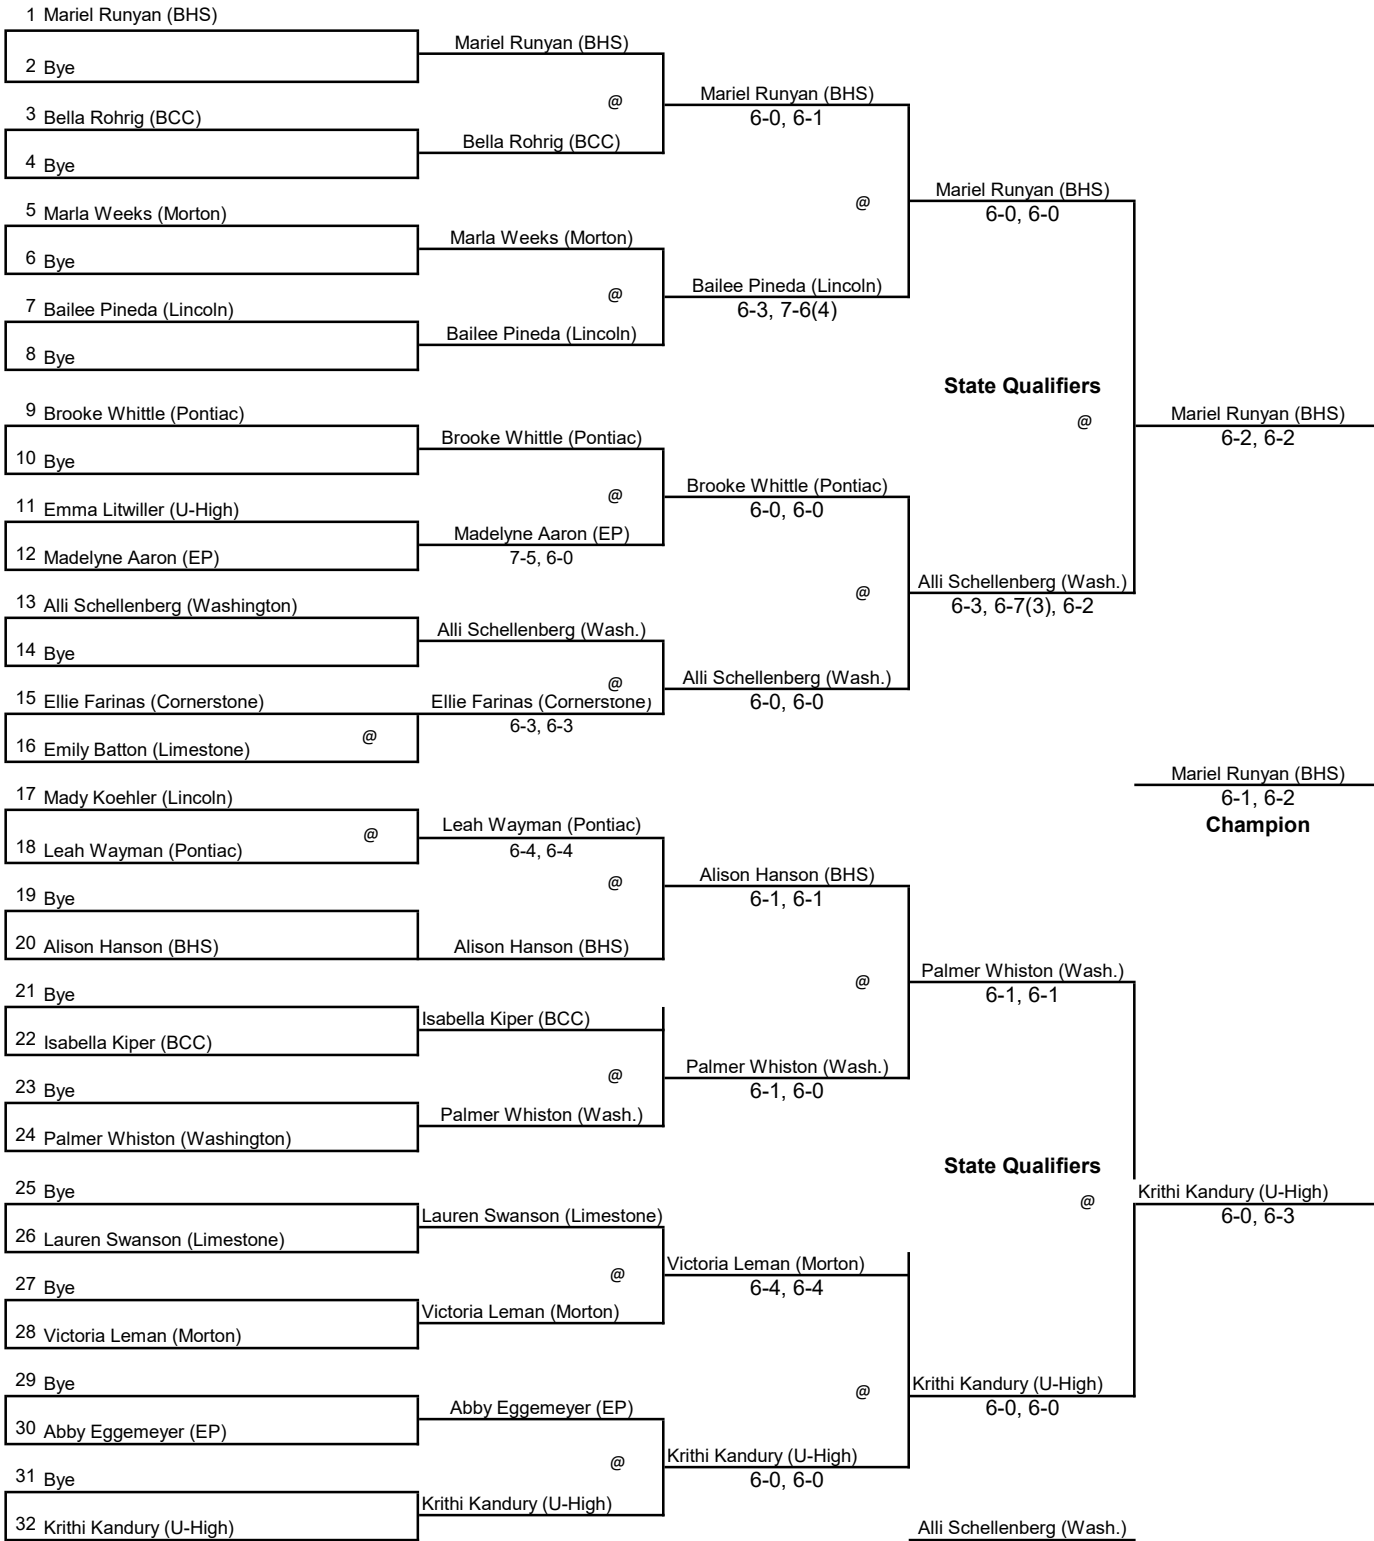

IHSA Tennis Sectional (32 or more)

Hosted by: Bloomington Central Catholic

Singles

1st Round

(Friday)

2nd Round

(Friday)

3rd Round

(Friday)

4th Round

(Saturday)

5th Round

(Saturday)

Seeds

- 1. Mariel Runyan
- 2. Krithi Kandury
- 3. Brooke Whittle

- 4. Palmer Whiston
- 5. Alli Schellenberg
- 6. Alison Hanson