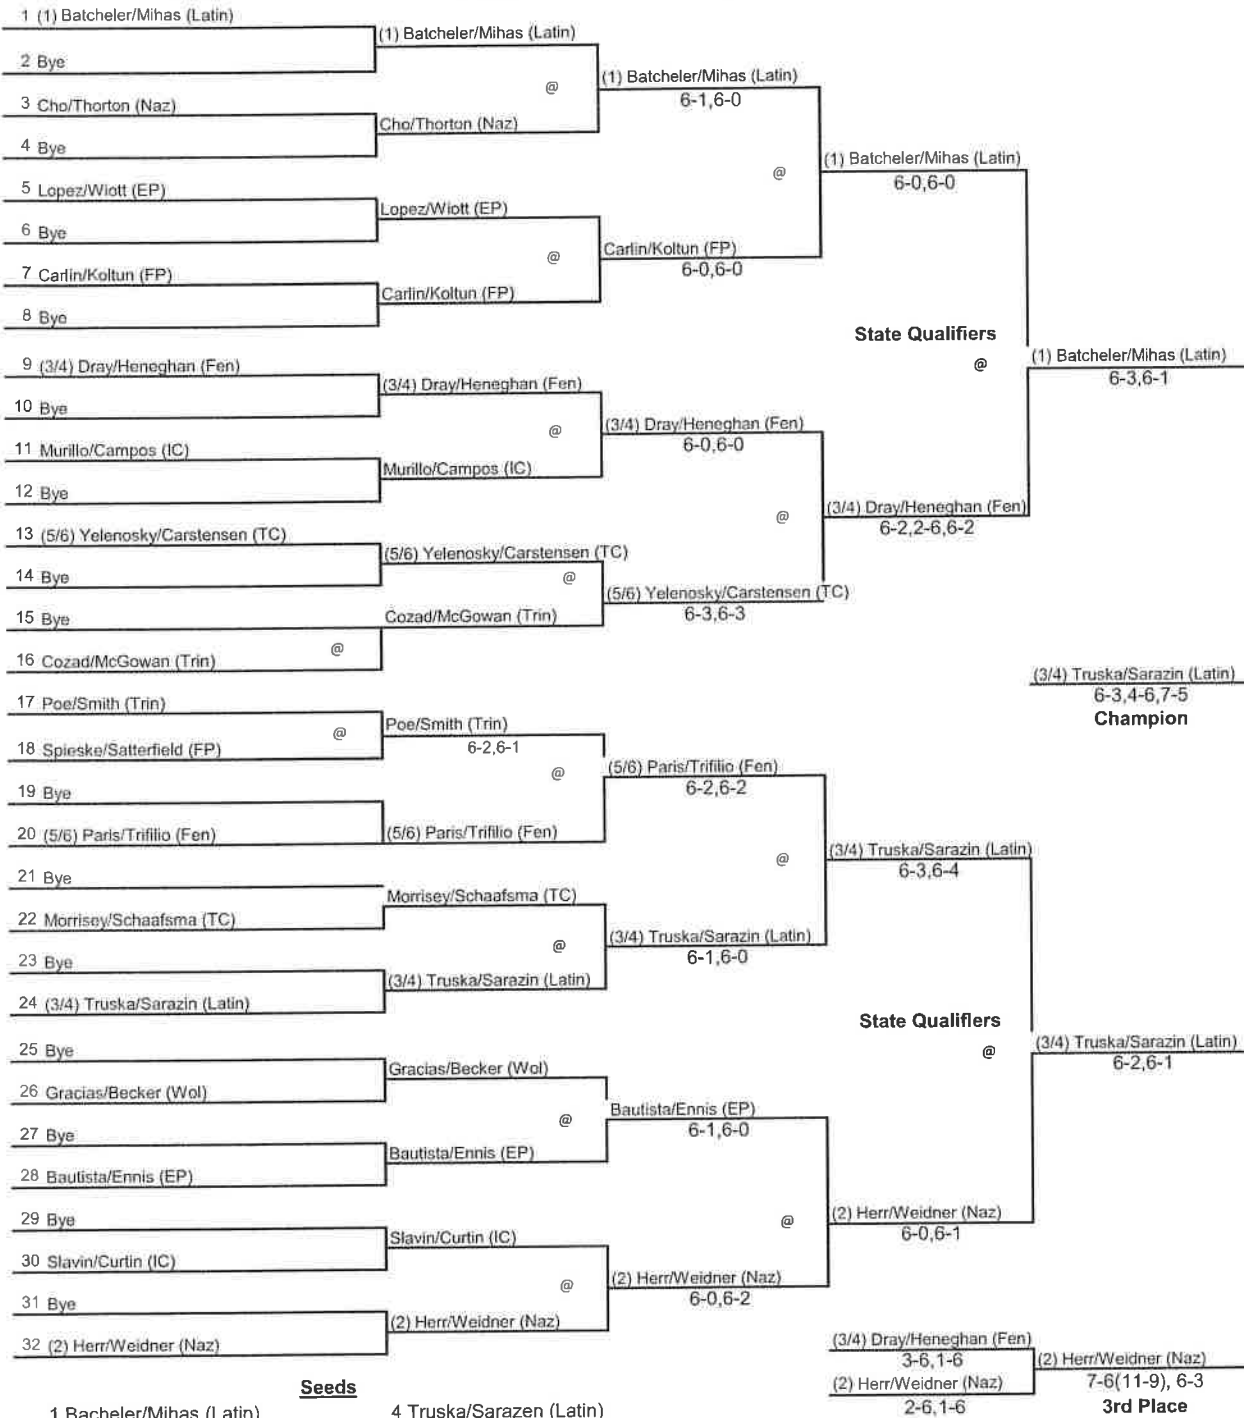

IHSA Tennis Sectional (32 or more)

Hosted by:

Singles

1st Round

(Friday)

2nd Round

(Friday)

3rd Round

(Friday)

4th Round

(Saturday)

5th Round

(Saturday)

Seeds

- 1 Lucy Mitchell (Latin)
- 2 Cassandra Lee (TC)
- 3 Rebecca Bellick (FP)

- 4 Brooklyn Siegel (Wol)
- 5 Anees Goparaju (Latin)
- 6 Erin Anderson (Naz)

IHSA Tennis Sectional (32 or more)

Hosted by:

Doubles

1st Round

(Friday)

2nd Round

(Friday)

3rd Round

(Friday)

4th Round

(Saturday)

5th Round

(Saturday)

Seeds

- 1 Bacheler/Mihas (Latin)
- 2 Herr/Weidenaar (Naz)
- 3 Dray/Heneghan (Fen)

- 4 Truska/Sarazen (Latin)
- 5 Paris/Trifilio (Fen)
- 6 Yelenosky/Carstensen (TC)