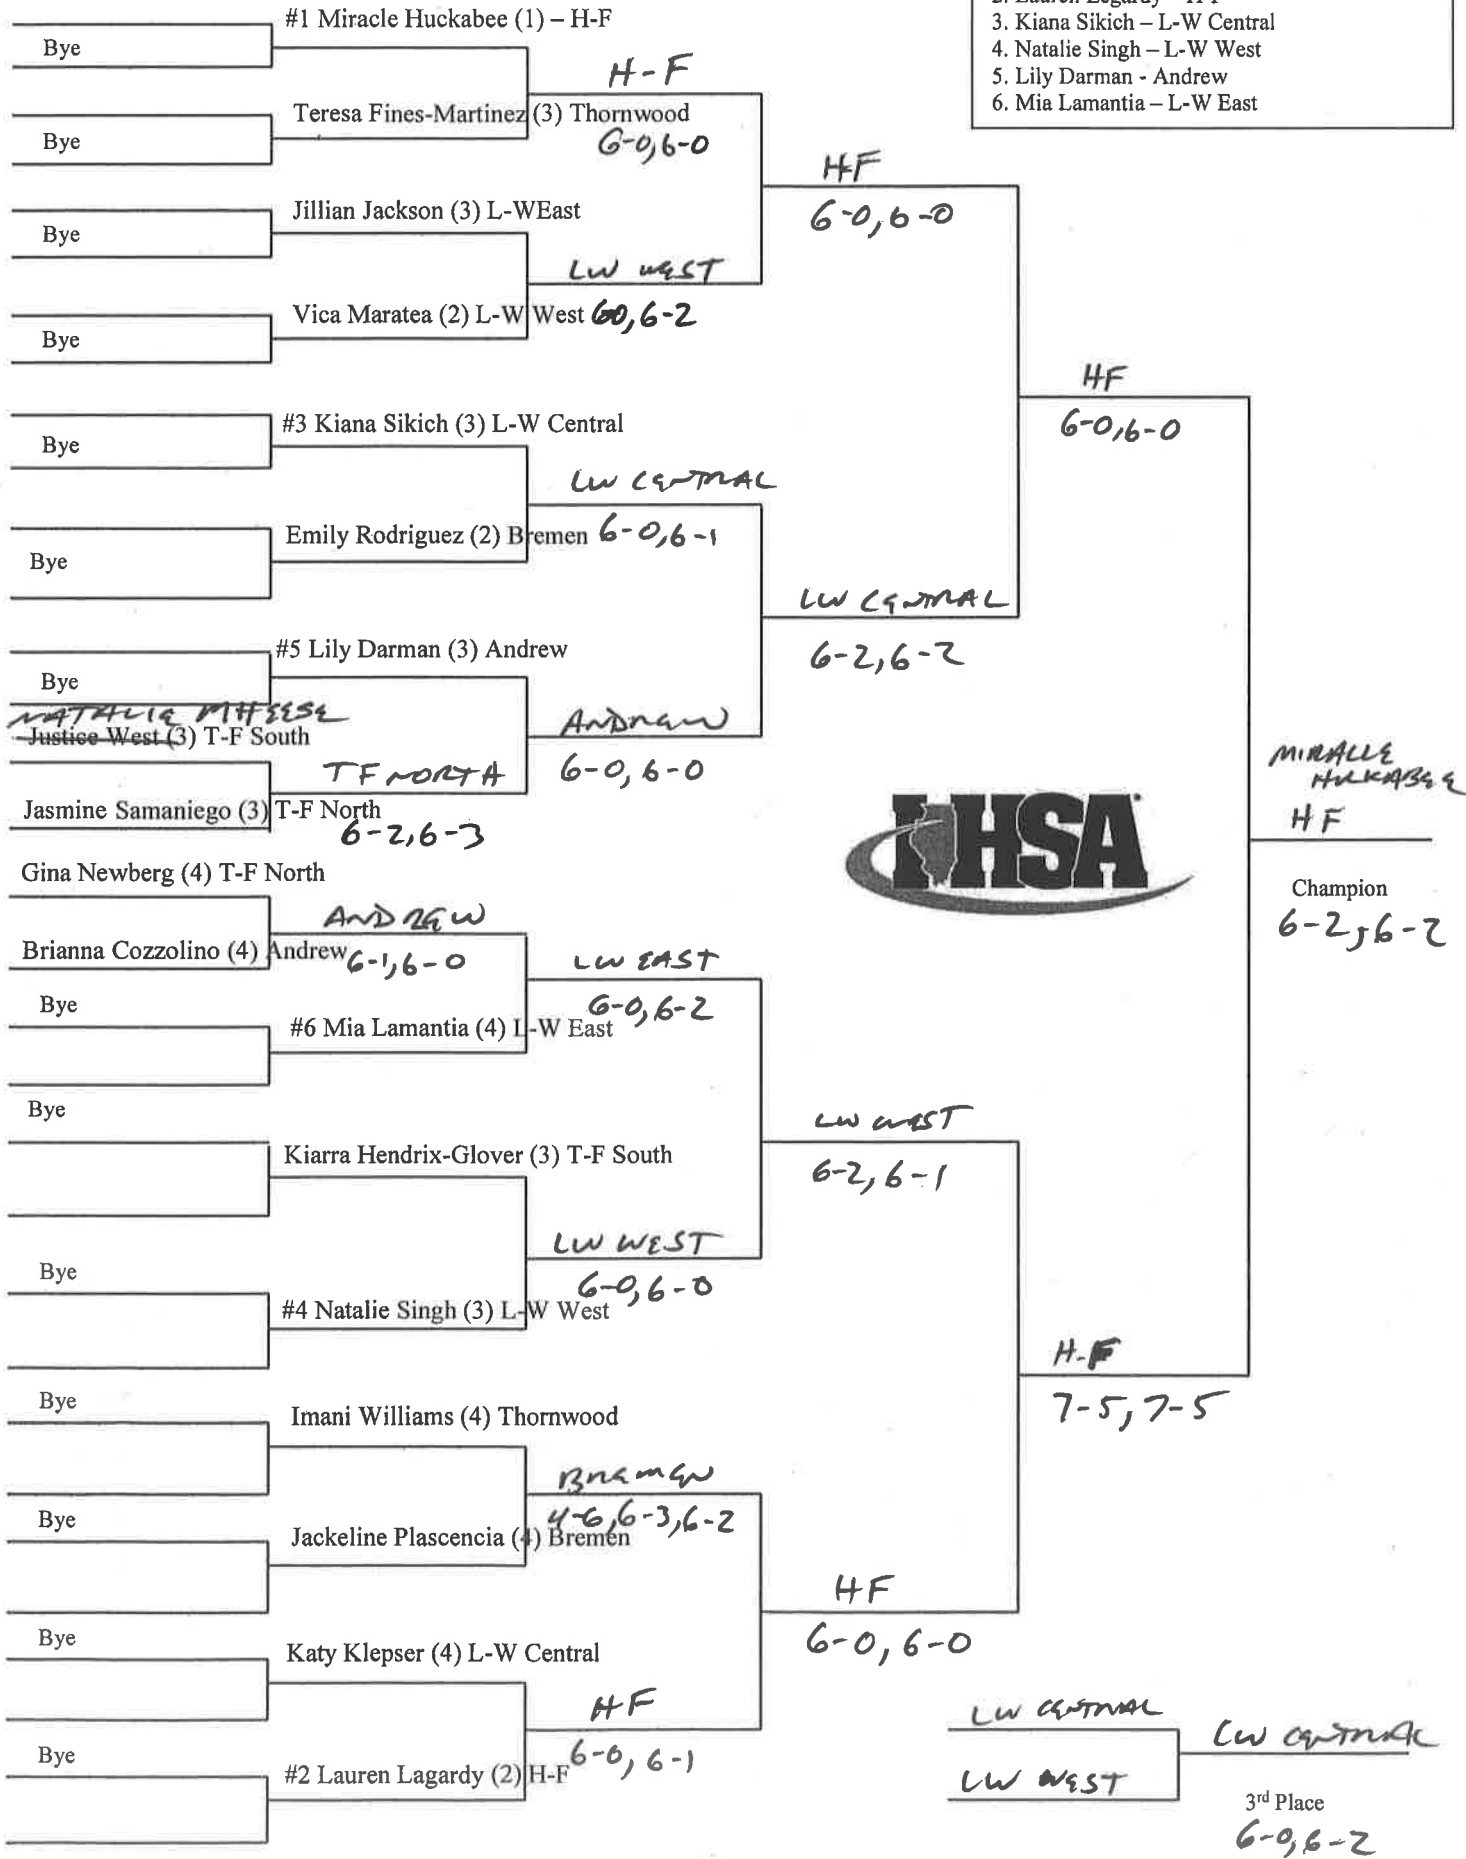

I.H.S.A. Sectional – Hosted by Lincoln-Way East High School  
Singles Bracket

- Seeds
1. Miracle Huckabee – H-F
  2. Lauren Legardy – H-F
  3. Kiana Sikich – L-W Central
  4. Natalie Singh – L-W West
  5. Lily Darman - Andrew
  6. Mia Lamantia – L-W East

I.H.S.A. Sectional – Hosted by Lincoln-Way East High School  
Doubles Bracket

- Seeds
1. Rimkunas/Rimkunas – L-W Central
  2. Guzik/Kamholz - Andrew
  3. Page/Nash – H-F
  4. Harper/Marion – L-W East
  5. Cooley/Mitchell – L-W East
  6. London/Ryan – H-F

# 2018 IHSA GIRLS TENNIS SECTIONAL

TEAM	SINGLES		DOUBLES		TOTAL	RANK
Andrew	4	2			6	6 <sup>th</sup>
Bremen		4	4		8	5 <sup>th</sup>
H-F	8	6	4	8	30	1 <sup>st</sup>
L-W Central	7		10	7	24	2 <sup>nd</sup>
L-W East		4	6	4	14	3 <sup>rd</sup> Tie
L-W West	4	6		4	14	3 <sup>rd</sup> Tie
T-F North	2				2	6 <sup>th</sup>
T-F South		2	2		4	7 <sup>th</sup>
Thornwood					0	9 <sup>th</sup>