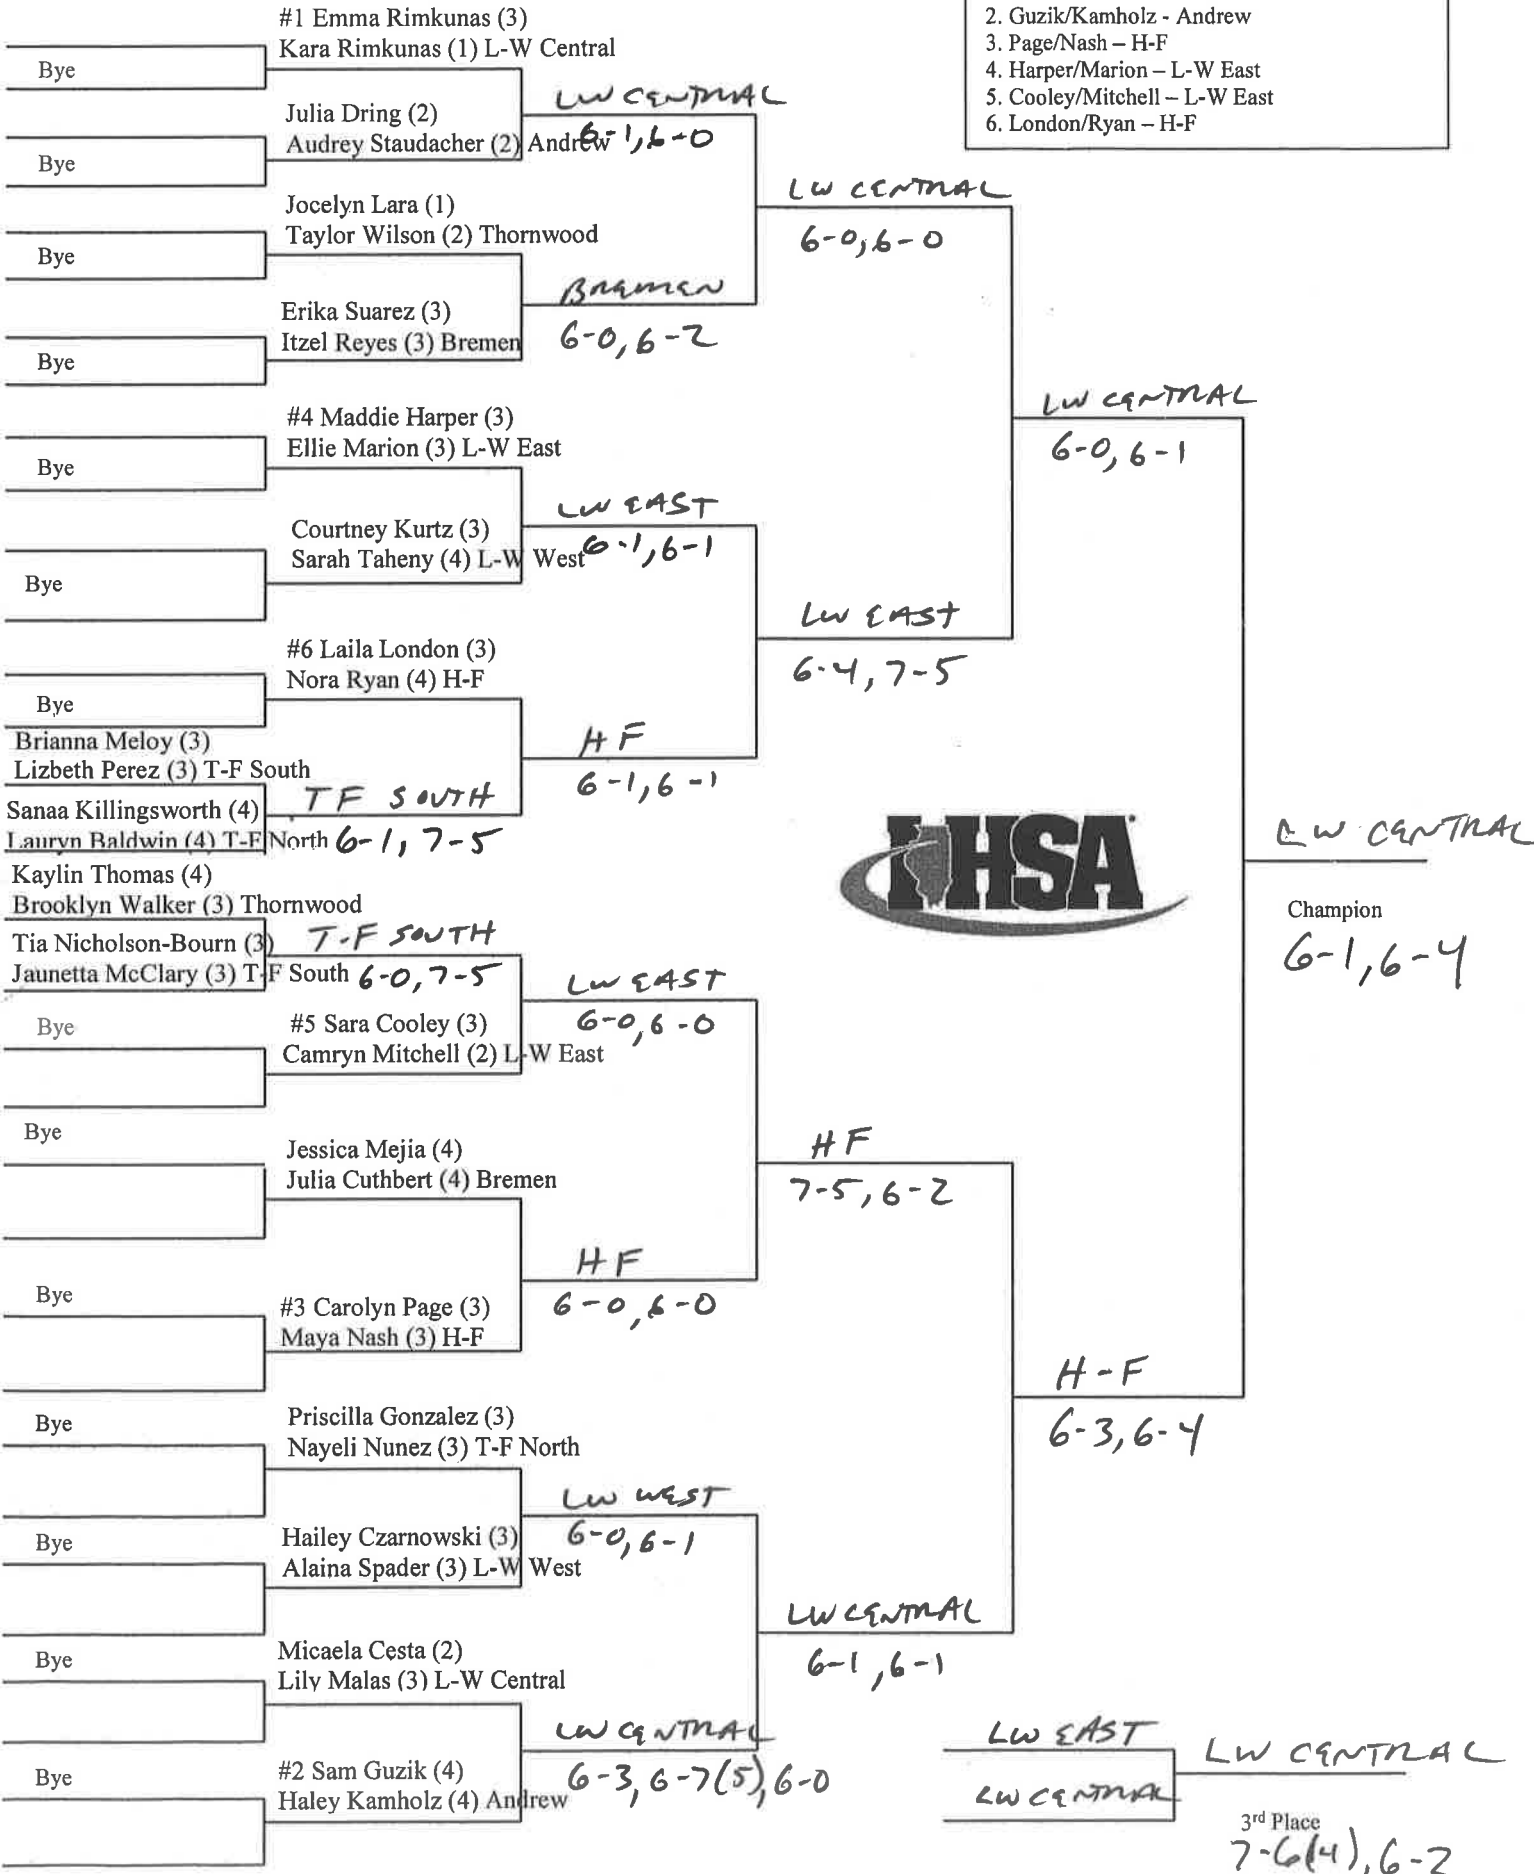

I.H.S.A. Sectional – Hosted by Lincoln-Way East High School  
Singles Bracket

- Seeds
1. Miracle Huckabee – H-F
  2. Lauren Legardy – H-F
  3. Kiana Sikich – L-W Central
  4. Natalie Singh – L-W West
  5. Lily Darman - Andrew
  6. Mia Lamantia – L-W East

I.H.S.A. Sectional – Hosted by Lincoln-Way East High School  
Doubles Bracket

- Seeds
1. Rimkunas/Rimkunas – L-W Central
  2. Guzik/Kamholz - Andrew
  3. Page/Nash – H-F
  4. Harper/Marion – L-W East
  5. Cooley/Mitchell – L-W East
  6. London/Ryan – H-F

# 2018 IHSA GIRLS TENNIS SECTIONAL

TEAM	SINGLES		DOUBLES		TOTAL	RANK
Andrew	4	2			6	6 <sup>th</sup>
Bremen		4	4		8	5 <sup>th</sup>
H-F	8	6	4	8	30	1 <sup>st</sup>
L-W Central	7		10	7	24	2 <sup>nd</sup>
L-W East		4	6	4	14	3 <sup>rd</sup> Tie
L-W West	4	6		4	14	3 <sup>rd</sup> Tie
T-F North	2				2	6 <sup>th</sup>
T-F South		2	2		4	7 <sup>th</sup>
Thornwood					0	9 <sup>th</sup>