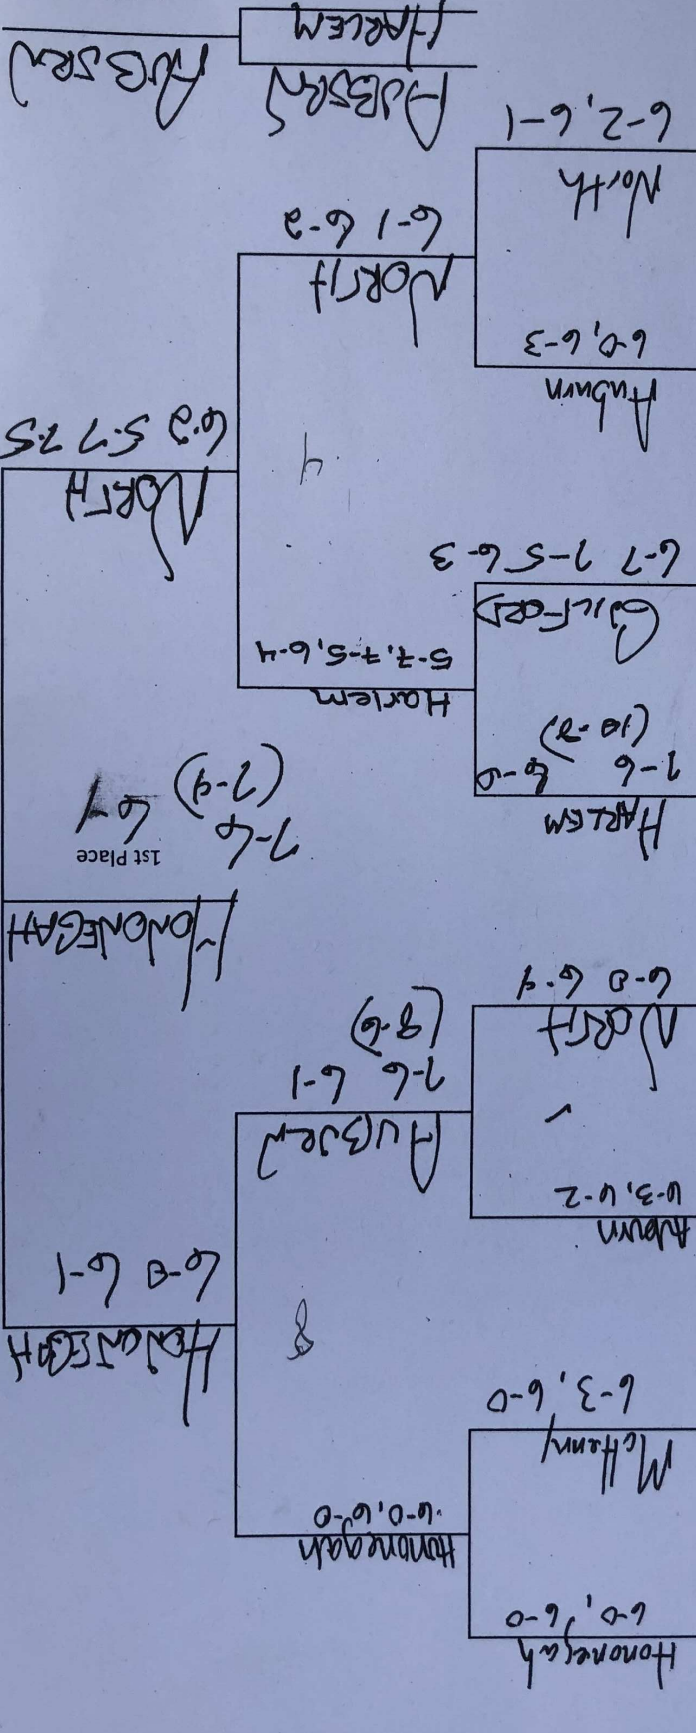

1	Hsing-Yng Louh¹² / Reagan Wells¹² - Hononegah	Bye #1
2	Bye #1	
3	Noemi Fuentes¹⁰ / Hannah Mooberry¹² - Dekalb	
4	Bye #7	
5	Sydney Ekereth¹⁰ / Grace Dudley¹² - McHenry	
6	Bye #9	
7	Lilly Hardy¹¹ / Madison Fountain¹¹ - Harlem	
8	Bye #11	
9	Melanie Martinovic¹¹ / Phuong Pham¹⁰ - Auburn	
10	Bye #3	
11	Eh Dah Wah¹² / Heh Bu Nyan¹² - East	
12	Bye #13	
13	Olivia Hart¹² / Lauren Shelton¹² - Belvidere North	
14	Bye #5	
15	Vy Neuyen¹² / Doris Russo¹¹ - Guilford	
16	Monica Bustos¹⁰ / Zaareth Bautista¹⁰ - Jefferson	
17	Mya Carter¹¹ / Claire Larsen¹¹ - Hononegah	
18	Leen Abu Al-Rub¹² / Htee Shee¹² East	
19	Bye #6	
20	Sam Flaningam¹² / Kendra Belisle¹² - Harlem	
21	Bye #14	
22	Jessica Morton¹² / Rheanna Loy¹¹ - Jefferson	
23	Bye #4	
24	Michaela Ford¹¹ / Alyssa Lotempio¹² - Guilford	
25	Bye #12	
26	Emma Mork¹² / Margaret Trowbridge¹² - Auburn	
27	Bye #10	
28	Mardiez Diaz¹¹ / Jacqueline Mendez¹¹ - McHenry	
29	Bye #8	
30	Josephine Hoppenworth¹² / Izl Meyers Miller¹¹ - Dekalb	
31	Bye #2	
32	Remy Bice¹² / Morgan Dent¹¹ - Belvidere North	

0-6 6-4
3rd Place
(A-B)

7-6
1st Place
(A-B)

6-0 5-7 7-5
North