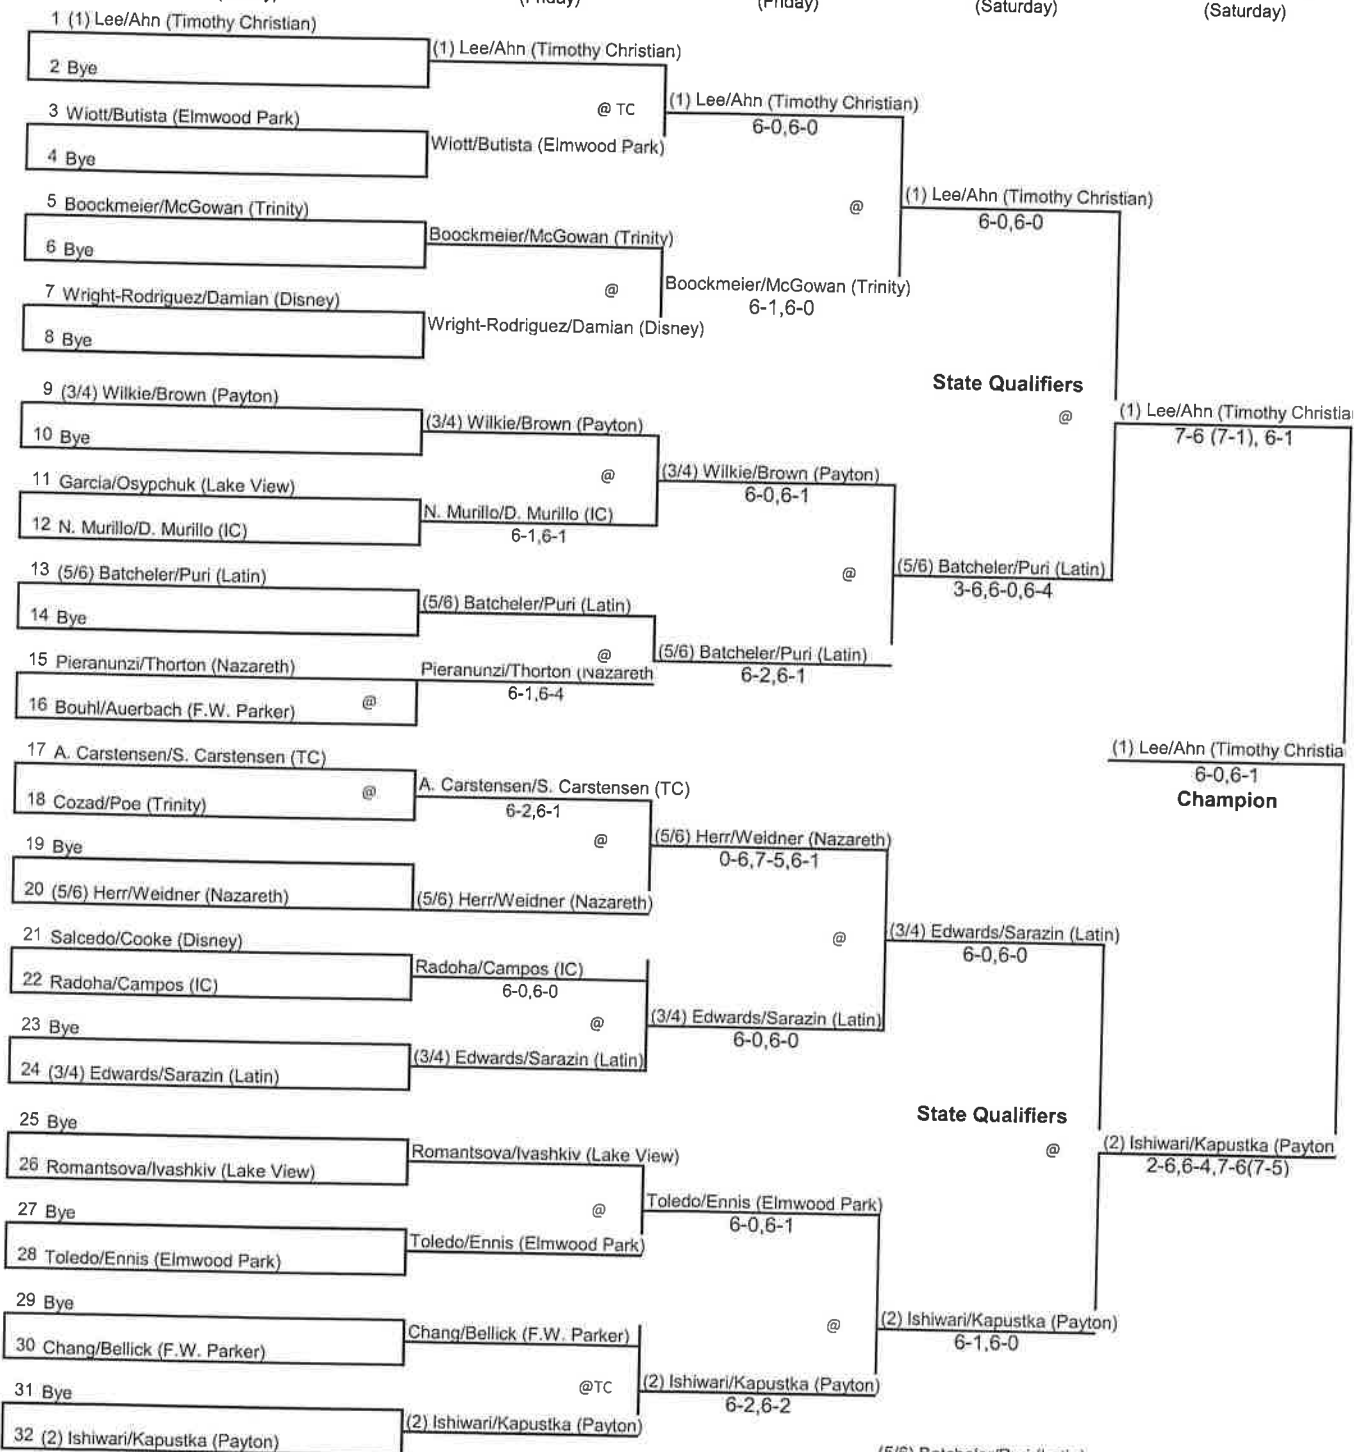

IHSA Tennis Sectional (32 or more)

Hosted by:

Doubles

1st Round

(Friday)

2nd Round

(Friday)

3rd Round

(Friday)

4th Round

(Saturday)

5th Round

(Saturday)

Seeds

- 1 Lee/Ahn (Timothy Christian)
- 2 Ishiwari/Kapustka (Payton)
- 3 Wilkie/Brown (Payton)
- 4 Edwards/Sarazin (Latin)
- 5 Batcheler/Puri (Latin)
- 6 Herr/Weidner (Nazareth)

IHSA Tennis Sectional (32 or more)

Hosted by:

Singles

1st Round

(Friday)

2nd Round

(Friday)

3rd Round

(Friday)

4th Round

(Saturday)

5th Round

(Saturday)

Seeds

- 1 Maria Rivas (Lake View)
- 2 Lucy Mitchell (Latin)
- 3 Fabiola Rivas (Lake View)
- 4 Gabby Walsh (Naz)
- 5 Raluca Guirgui (Payton)
- 6 Anees Goparaju (Latin)