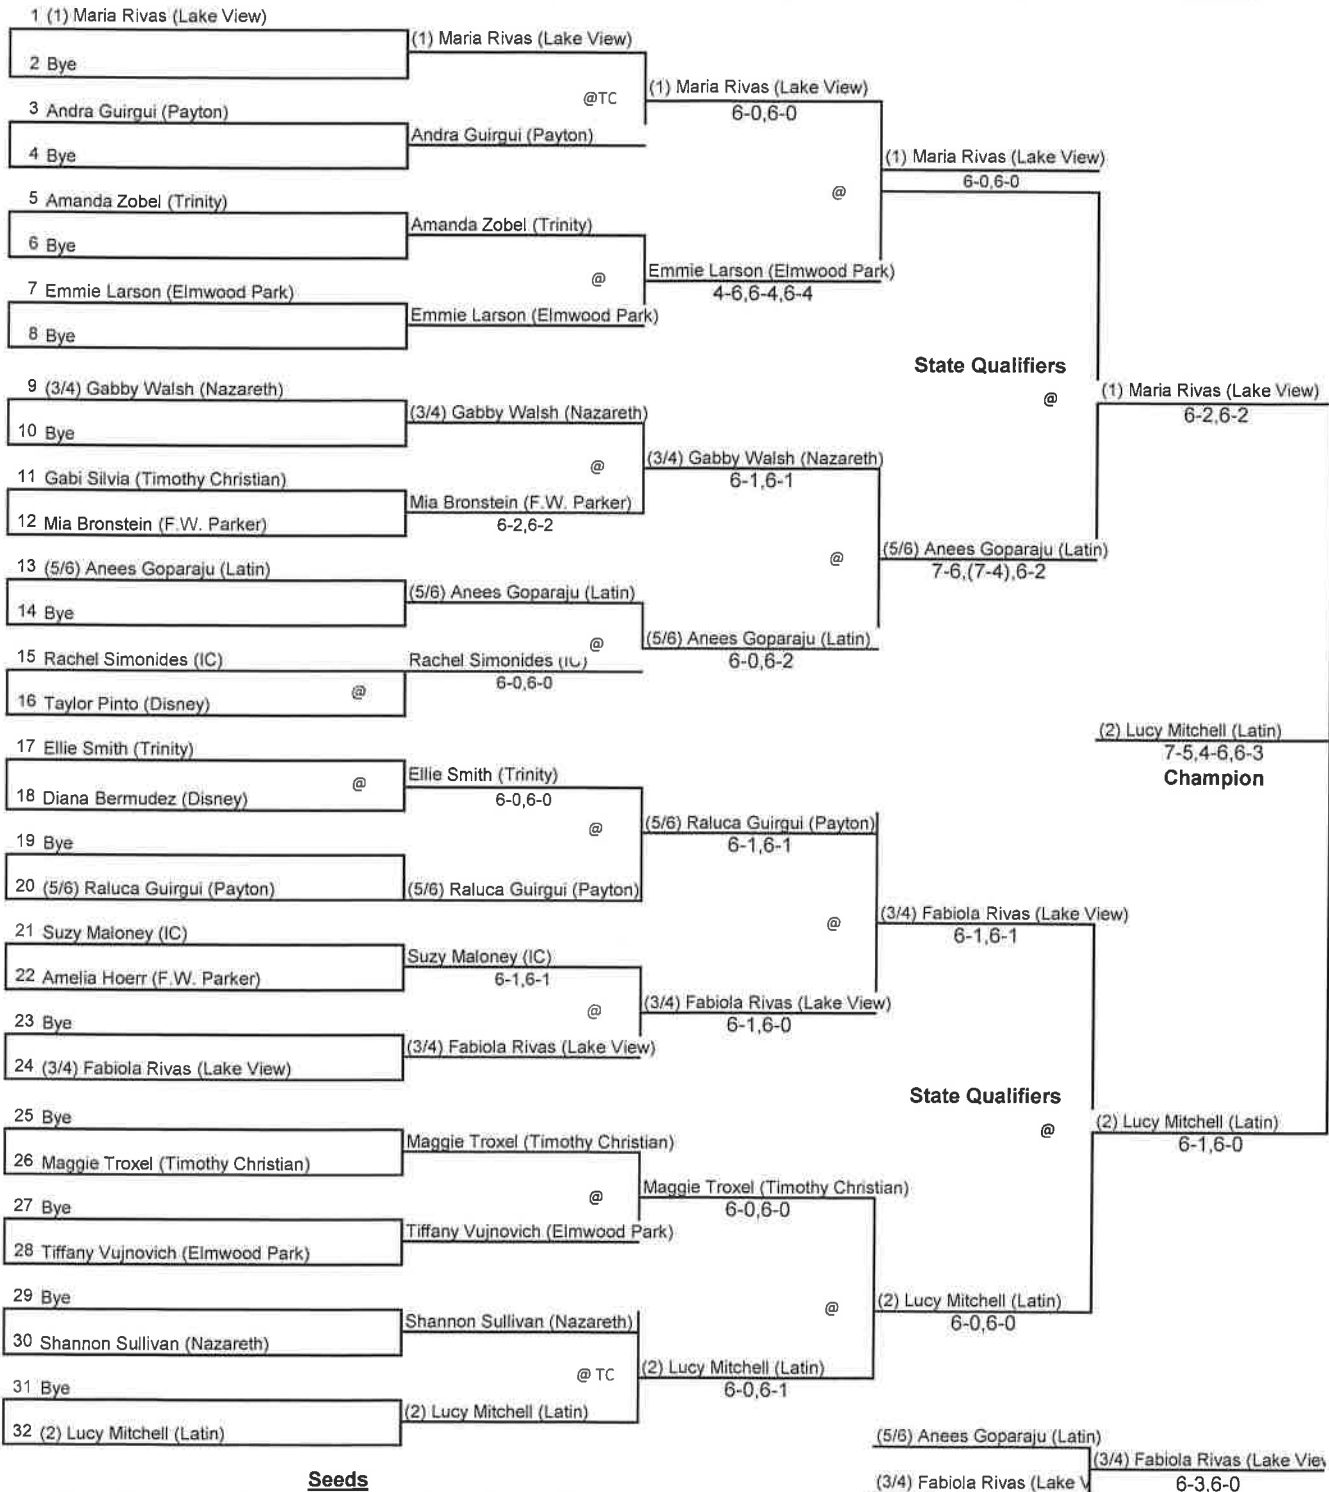

(Friday)

4th Round

(Saturday)

5th Round

(Saturday)

Seeds

- 1 Lee/Ahn (Timothy Christian)
- 2 Ishiwari/Kapustka (Payton)
- 3 Wilkie/Brown (Payton)
- 4 Edwards/Sarazin (Latin)
- 5 Batcheler/Puri (Latin)
- 6 Herr/Weidner (Nazareth)

IHSA Tennis Sectional (32 or more)

Hosted by:

Singles

1st Round

(Friday)

2nd Round

(Friday)

3rd Round

(Friday)

4th Round

(Saturday)

5th Round

(Saturday)

Seeds

- 1 Maria Rivas (Lake View)
- 2 Lucy Mitchell (Latin)
- 3 Fabiola Rivas (Lake View)
- 4 Gabby Walsh (Naz)
- 5 Raluca Guirgui (Payton)
- 6 Anees Goparaju (Latin)