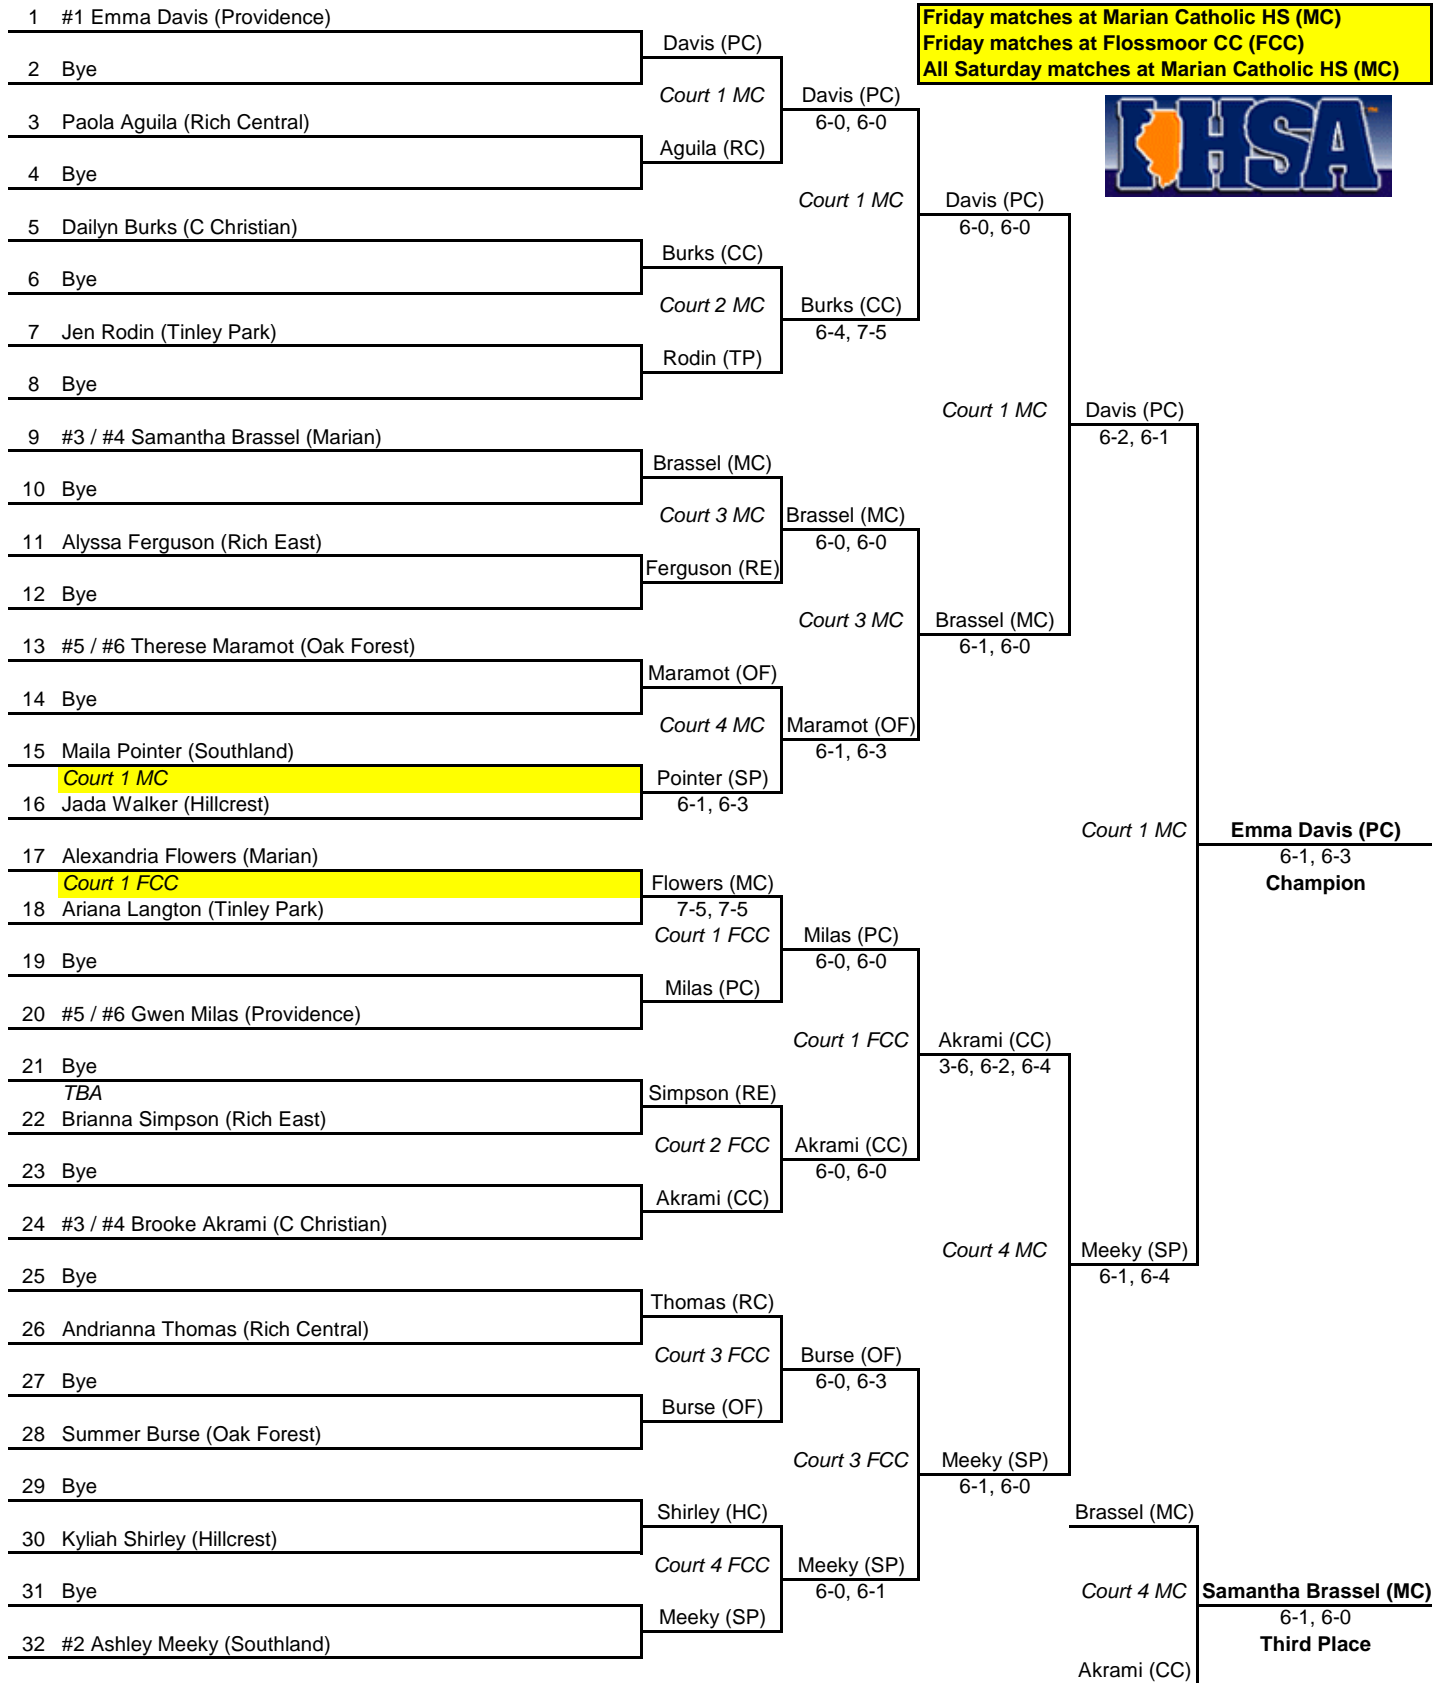

3. Adeline Larlsen-Claire Tiemens (CC) beat Olivia Goodwin-Bridget Koval (PC), 6-3, 7-6.

2018 Marian Catholic Sectional - Singles

START TIME- 1 p.m. Friday

2 pm Fri

9 am Sat

11 am Sat

1 pm Sat

2018 Marian Catholic Sectional - Doubles