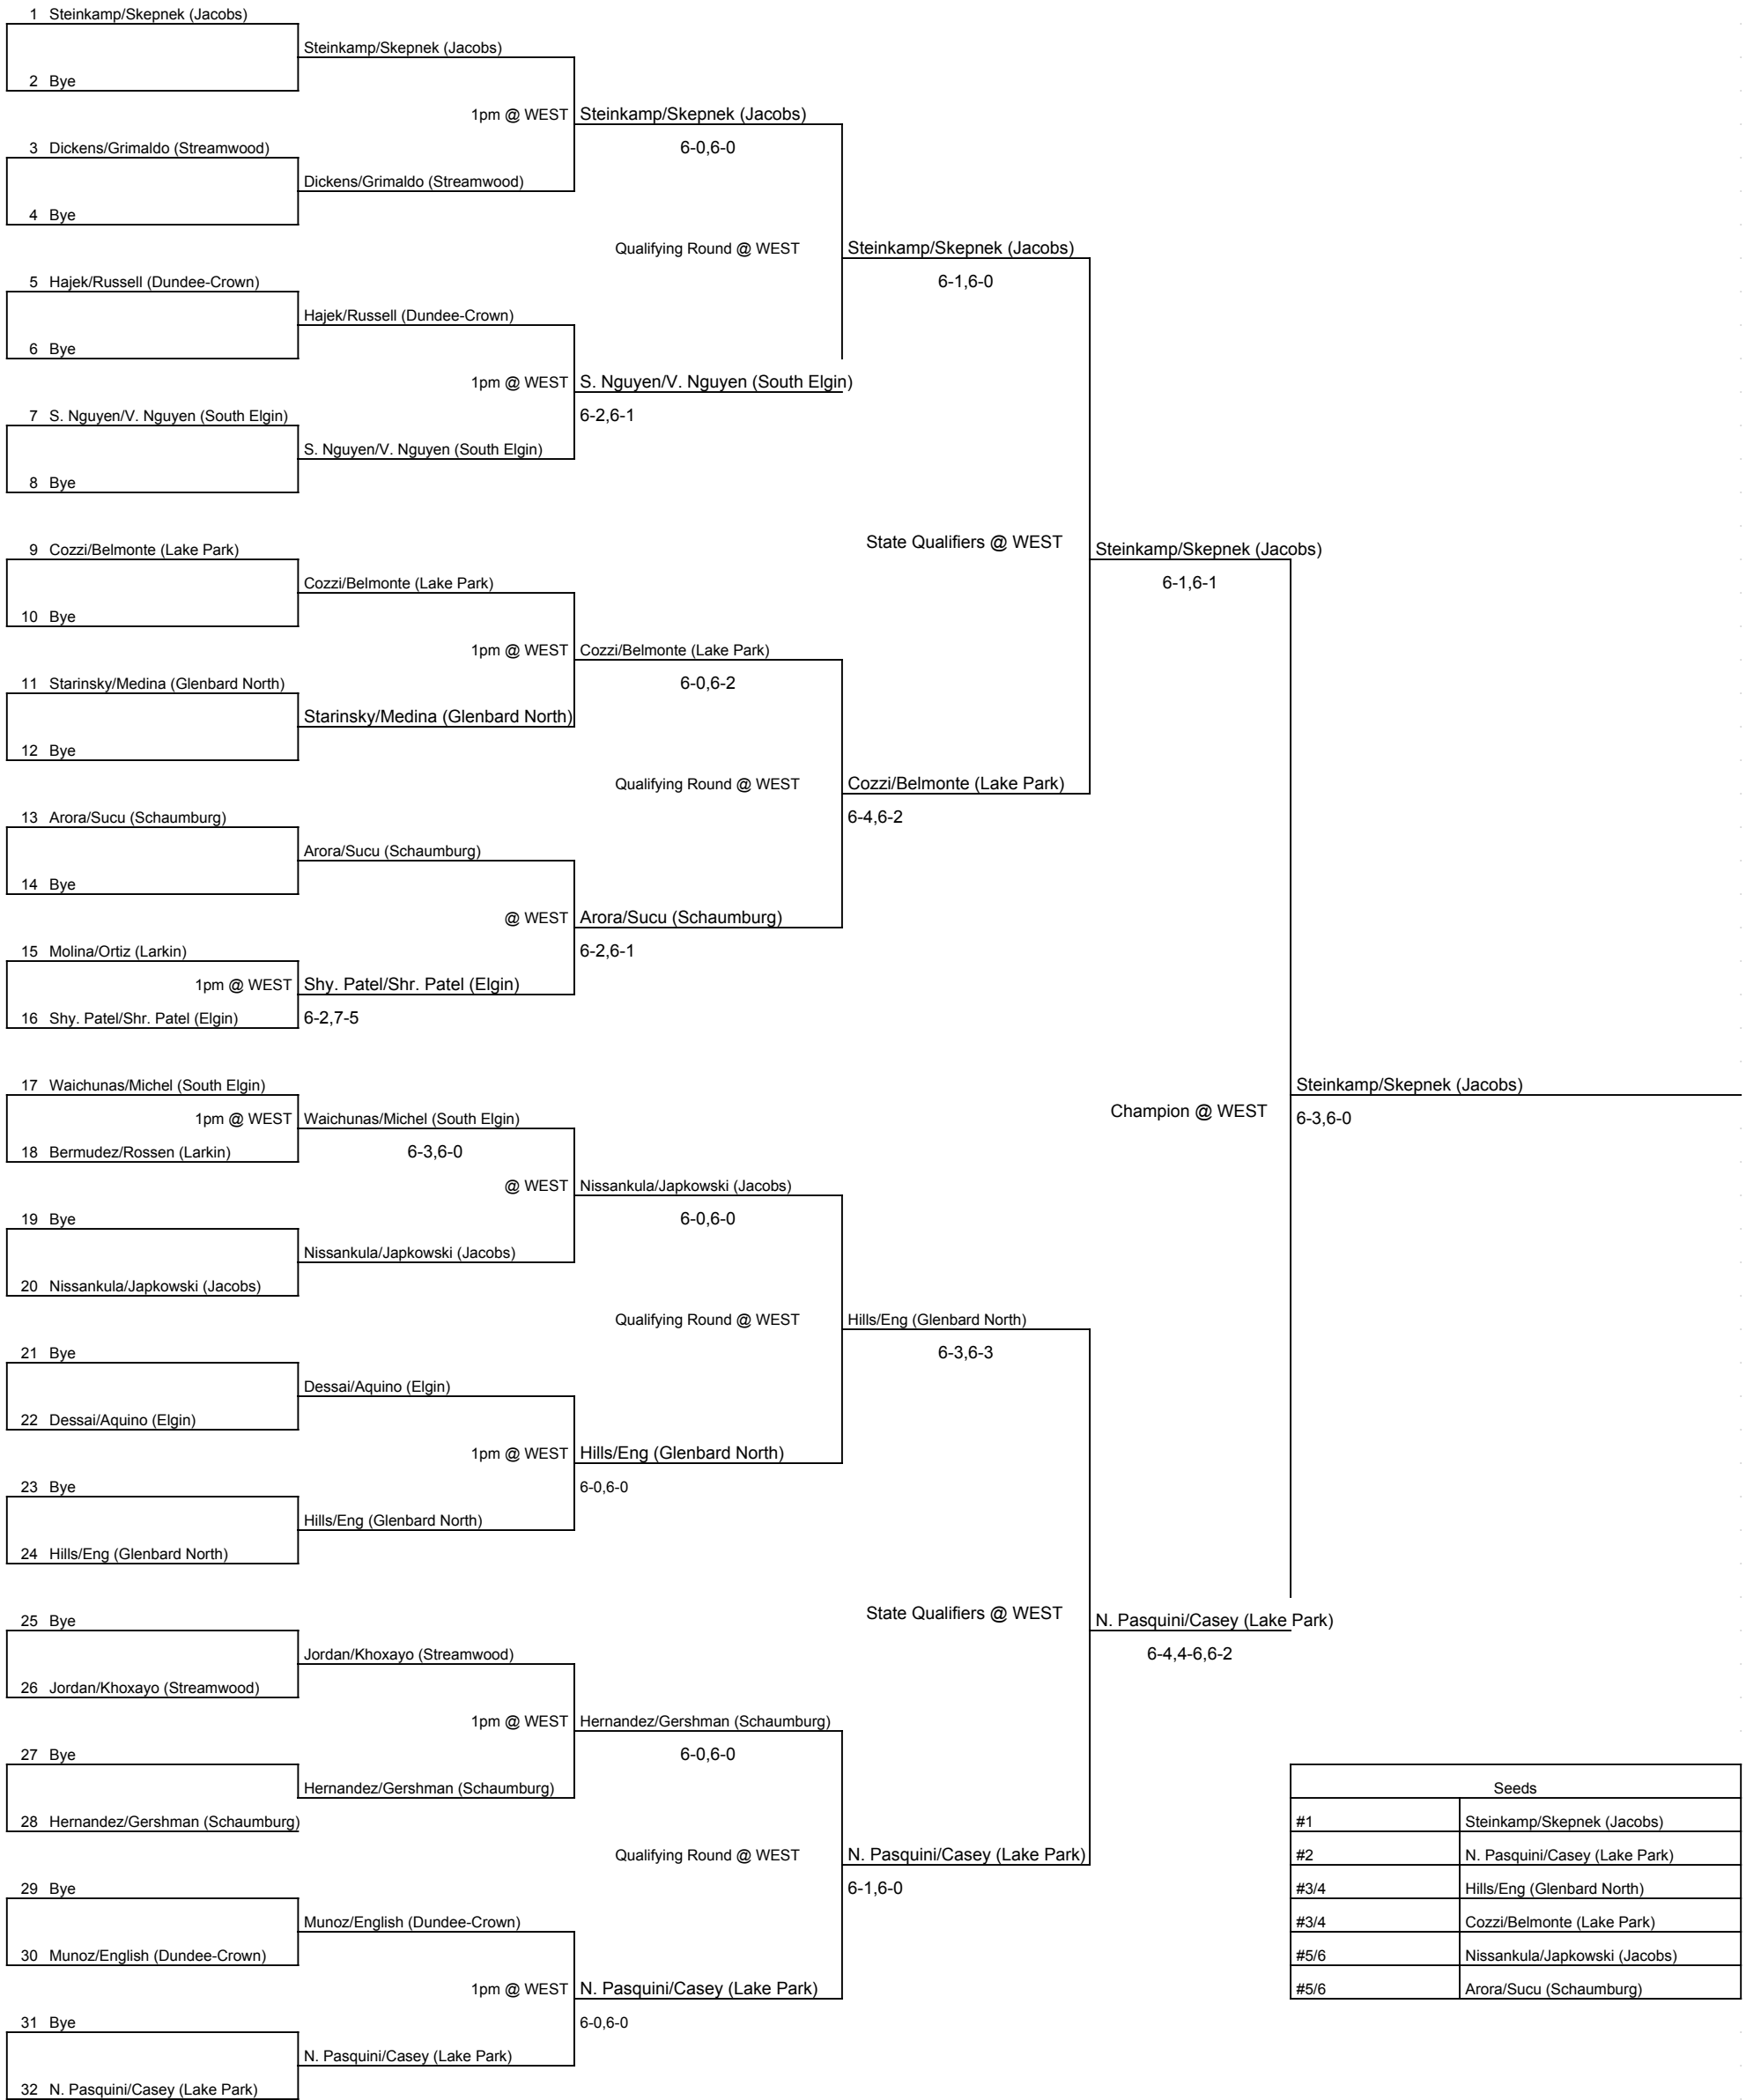

2pts

3rd Round

(Friday)

2pts

4th Round

(Saturday)

2pts

5th Round

DOUBLES

1st Round

(Friday)

2pts

2nd Round

(Friday)

2pts

3rd Round

(Friday)

2pts

4th Round

(Saturday)

2pts

5th Round

(Saturday)

2pts

Seeds	
#1	Steinkamp/Skepnek (Jacobs)
#2	N. Pasquini/Casey (Lake Park)
#3/4	Hills/Eng (Glenbard North)
#3/4	Cozzi/Belmonte (Lake Park)
#5/6	Nissankula/Japkowski (Jacobs)
#5/6	Arora/Sucu (Schaumburg)

Cozzi/Belmonte (Lake Park)
Hills/Eng (Glenbard North)
Hills/Eng (Glenbard North) 4-6,6-4,6-2