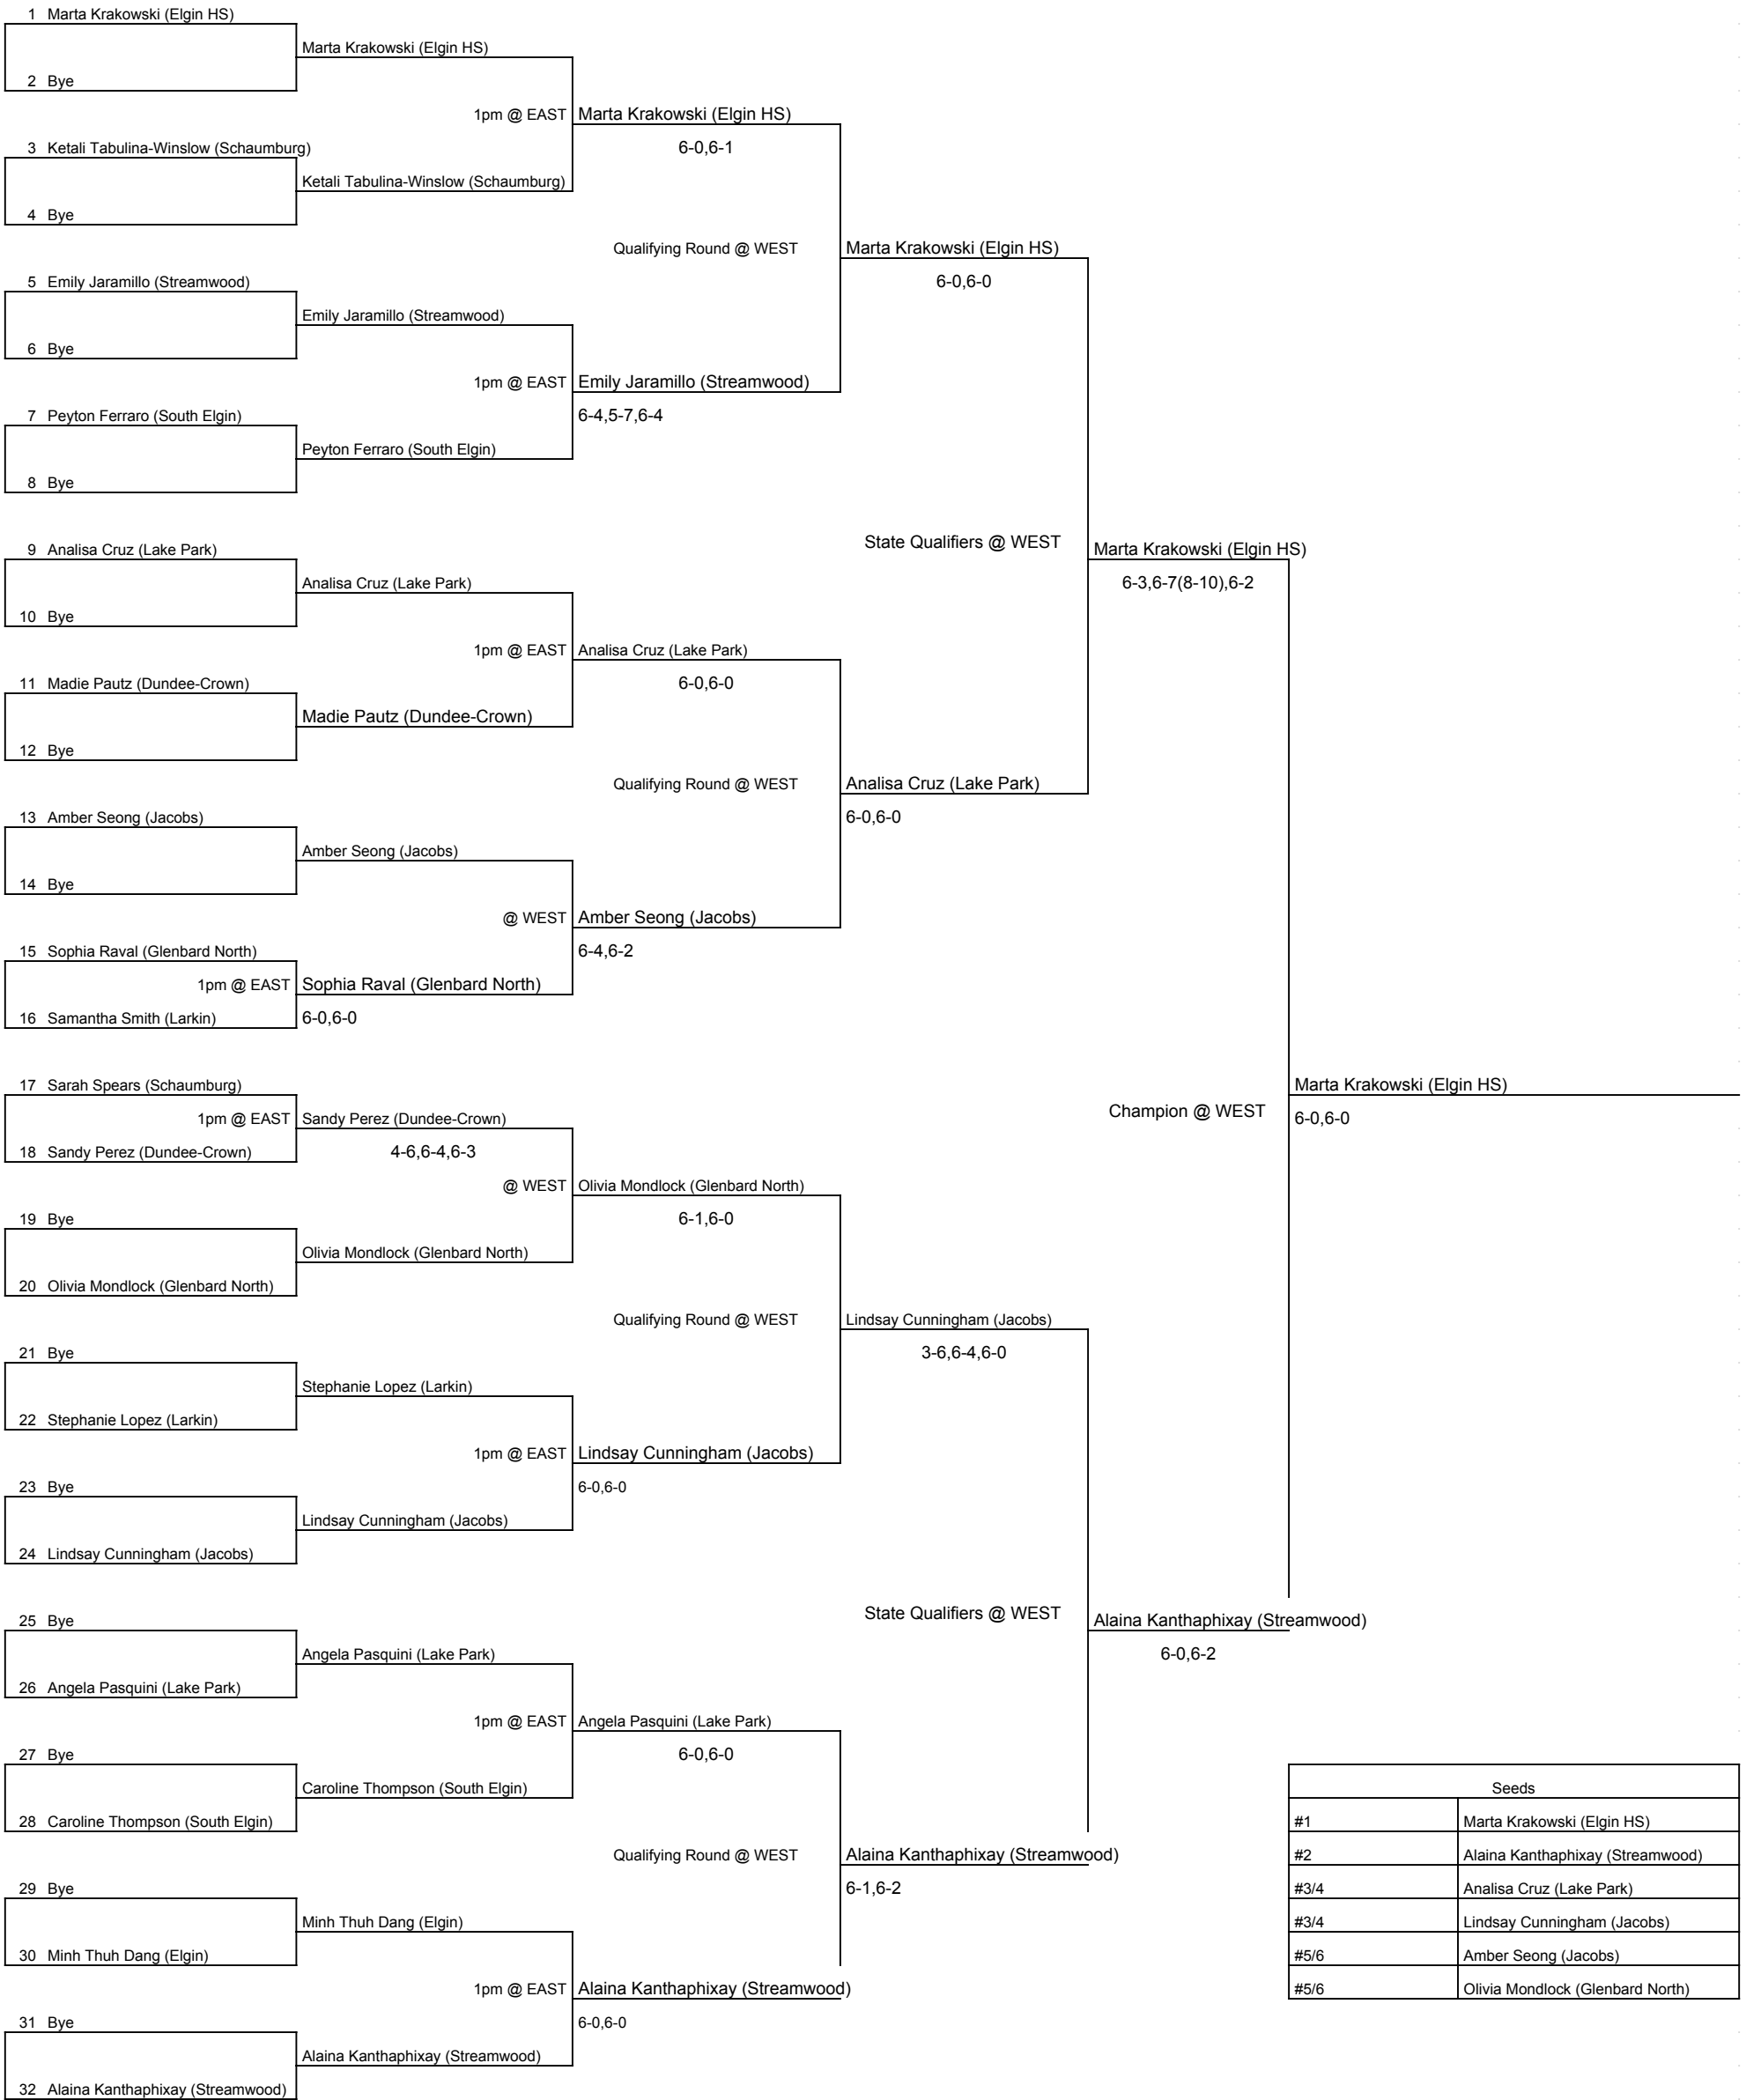

2017 IHSA Girls Sectional

Hosted by Lake Park High School

SINGLES

1st Round

(Friday)

2pts

2nd Round

(Friday)

2pts

3rd Round

(Friday)

2pts

4th Round

(Saturday)

2pts

5th Round

(Saturday)

2pts

Analisa Cruz (Lake Park)

Analisa Cruz (Lake Park)

Lindsay Cunningham (Jacobs) 6-0,6-0

1pt

2017 IHSA Girls Sectional

Hosted by Lake Park High School

(Friday)

2pts

4th Round

(Saturday)

2pts

5th Round

(Saturday)

2pts