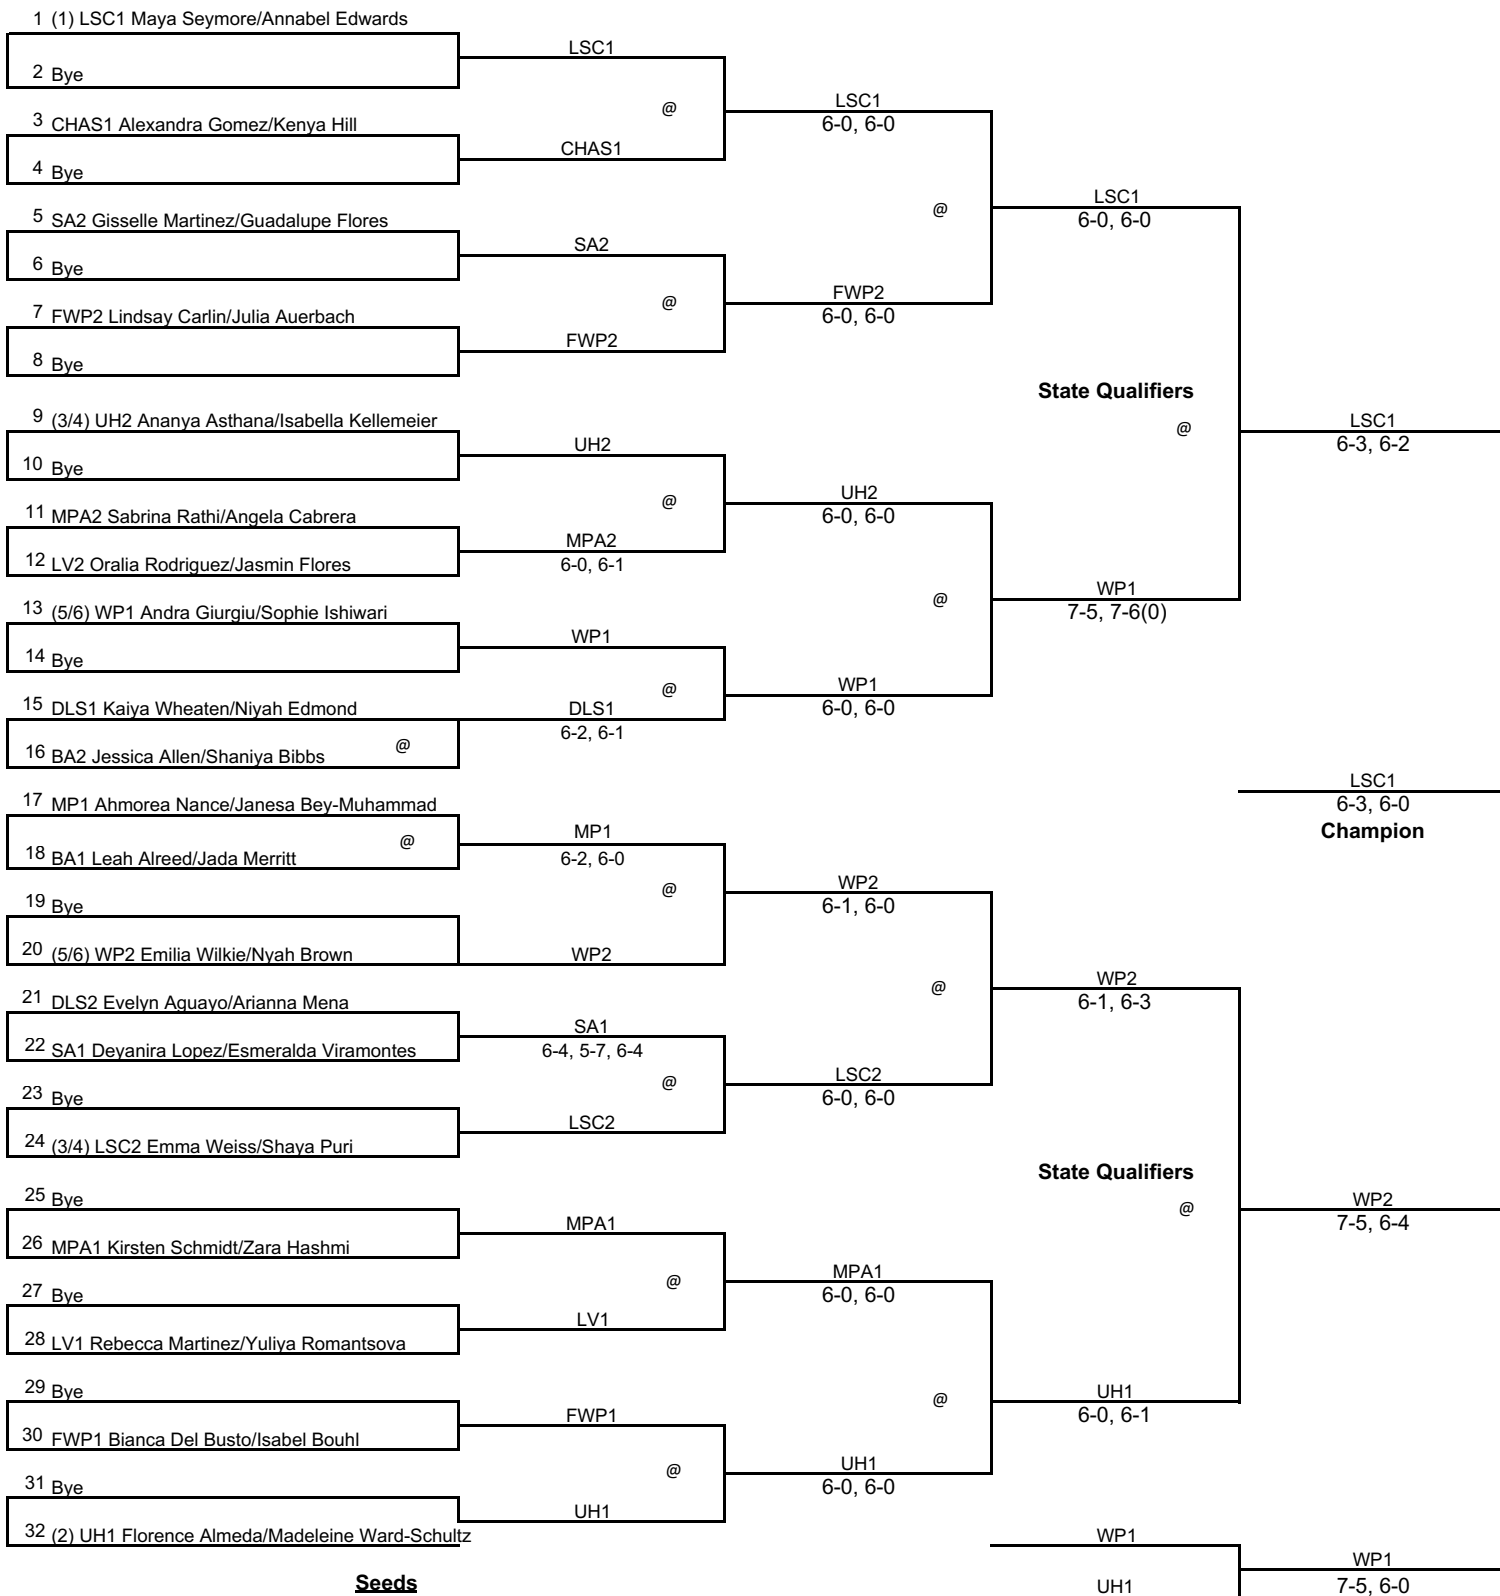

2017 IHSA Sectional

Hosted by: Latin School of Chicago

Singles

1st Round

(Friday)

2nd Round

(Friday)

3rd Round

(Friday)

4th Round

(Saturday)

5th Round

(Saturday)

Seeds

- 1 Jessie Mitchell (WP1)
- 2 Jennifer Lewis (UH1)
- 3 Maria Rivas (LV1)

- 4 Grace Chang (FWP1)
- 5 Elaine Sarazen (LSC1)
- 6 Fabiola Rivas (LV2)

WP1
6-3, 6-4
3rd Place

2017 IHSA Sectional

Hosted by: Latin School of Chicago

Doubles

1st Round

(Friday)

2nd Round

(Friday)

3rd Round

(Friday)

4th Round

(Saturday)

5th Round

(Saturday)

Seeds

- | | |
|-----------------------------------|--------------------------------|
| 1 M. Seymore/A. Edwards (LSC1) | 4 E. Weiss/S. Puri (LSC2) |
| 2 F. Almeda/M. Ward-Schultz (UH1) | 5 A. Giurgiu/S. Ishiwari (WP1) |
| 3 A. Asthana/I. Kellemeier (UH2) | 6 E. Wilkie/N. Brown (WP2) |