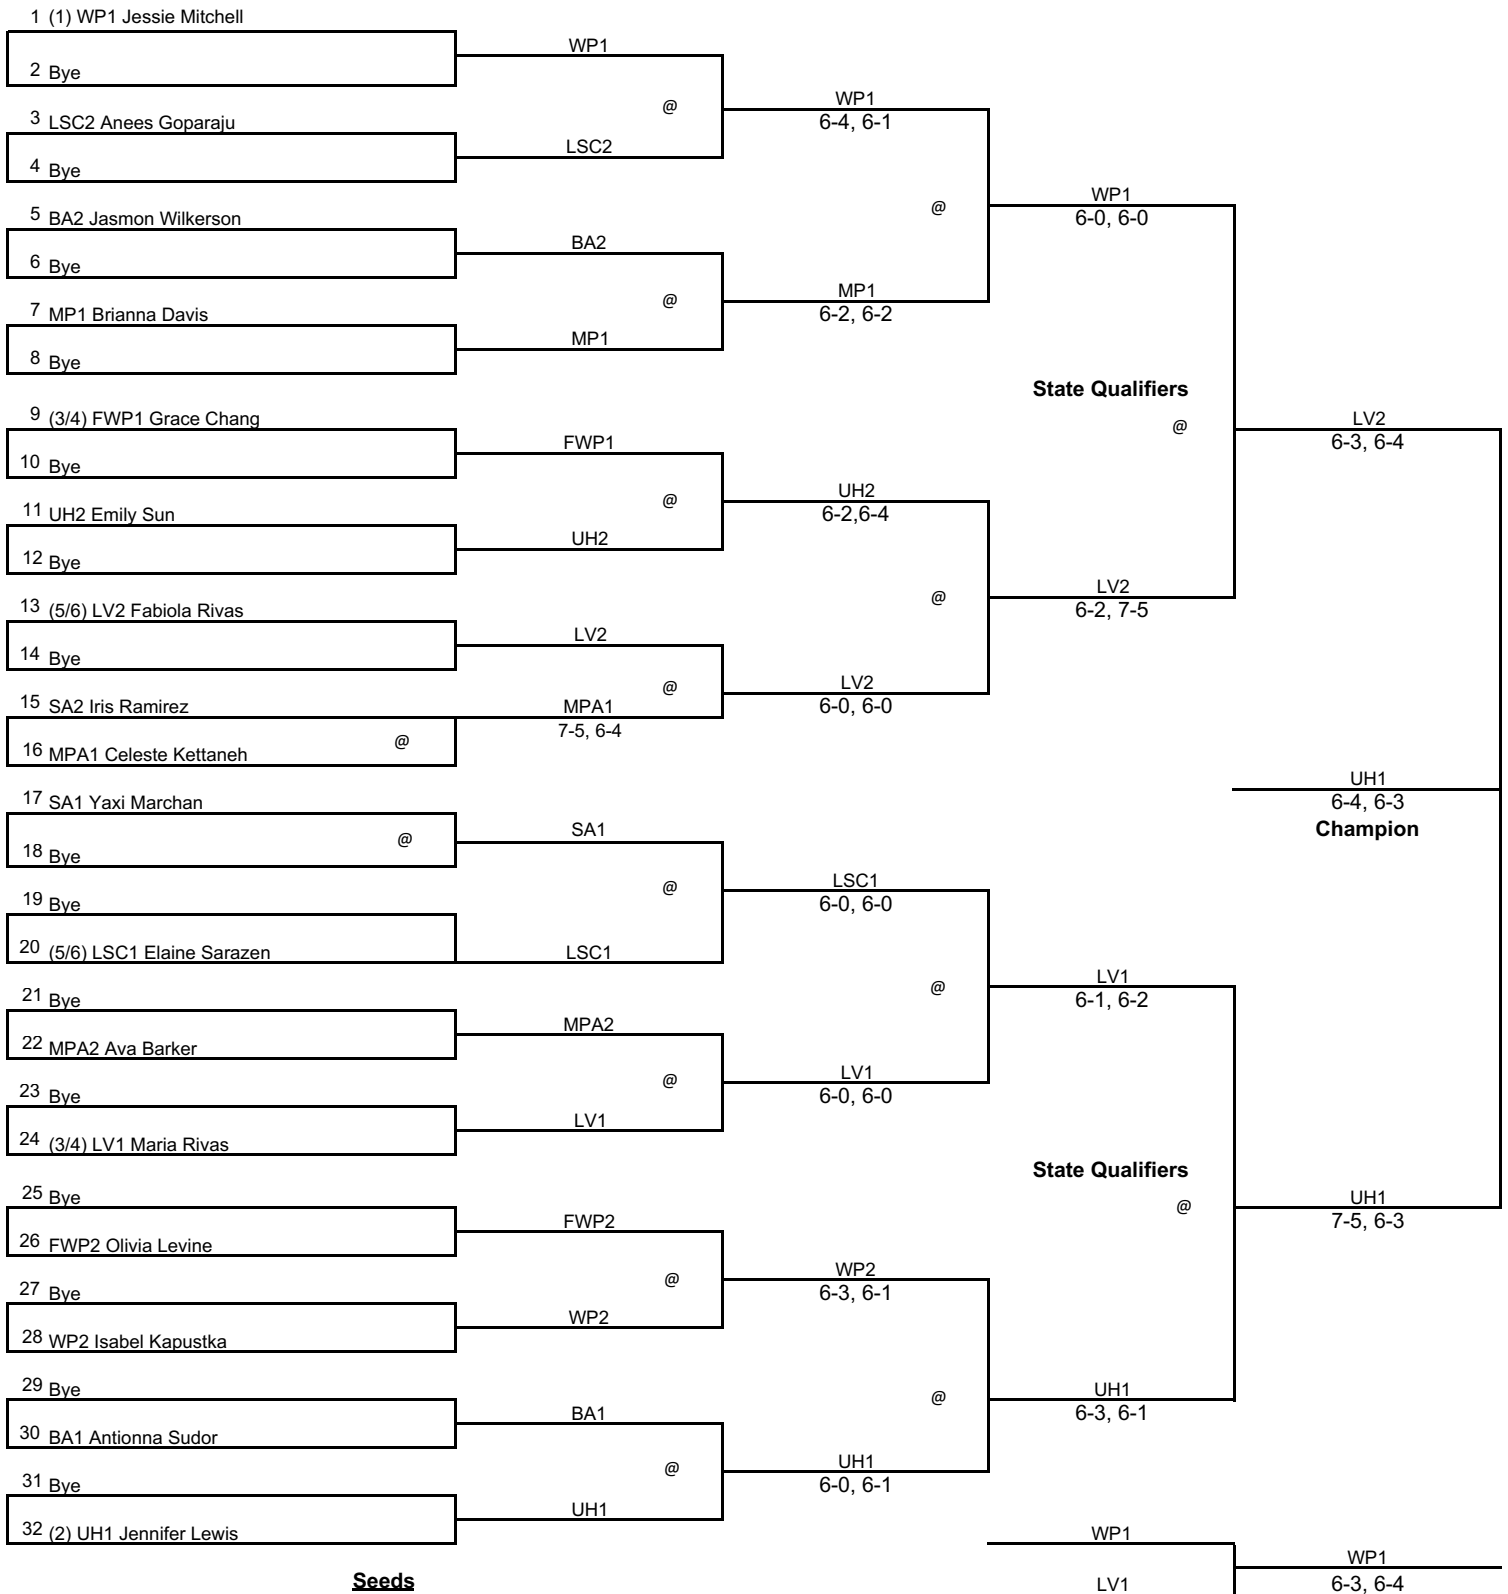

2017 IHSA Sectional

Hosted by: Latin School of Chicago

Singles

1st Round

(Friday)

2nd Round

(Friday)

3rd Round

(Friday)

4th Round

(Saturday)

5th Round

(Saturday)

Seeds

- 1 Jessie Mitchell (WP1)
- 2 Jennifer Lewis (UH1)
- 3 Maria Rivas (LV1)

- 4 Grace Chang (FWP1)
- 5 Elaine Sarazen (LSC1)
- 6 Fabiola Rivas (LV2)