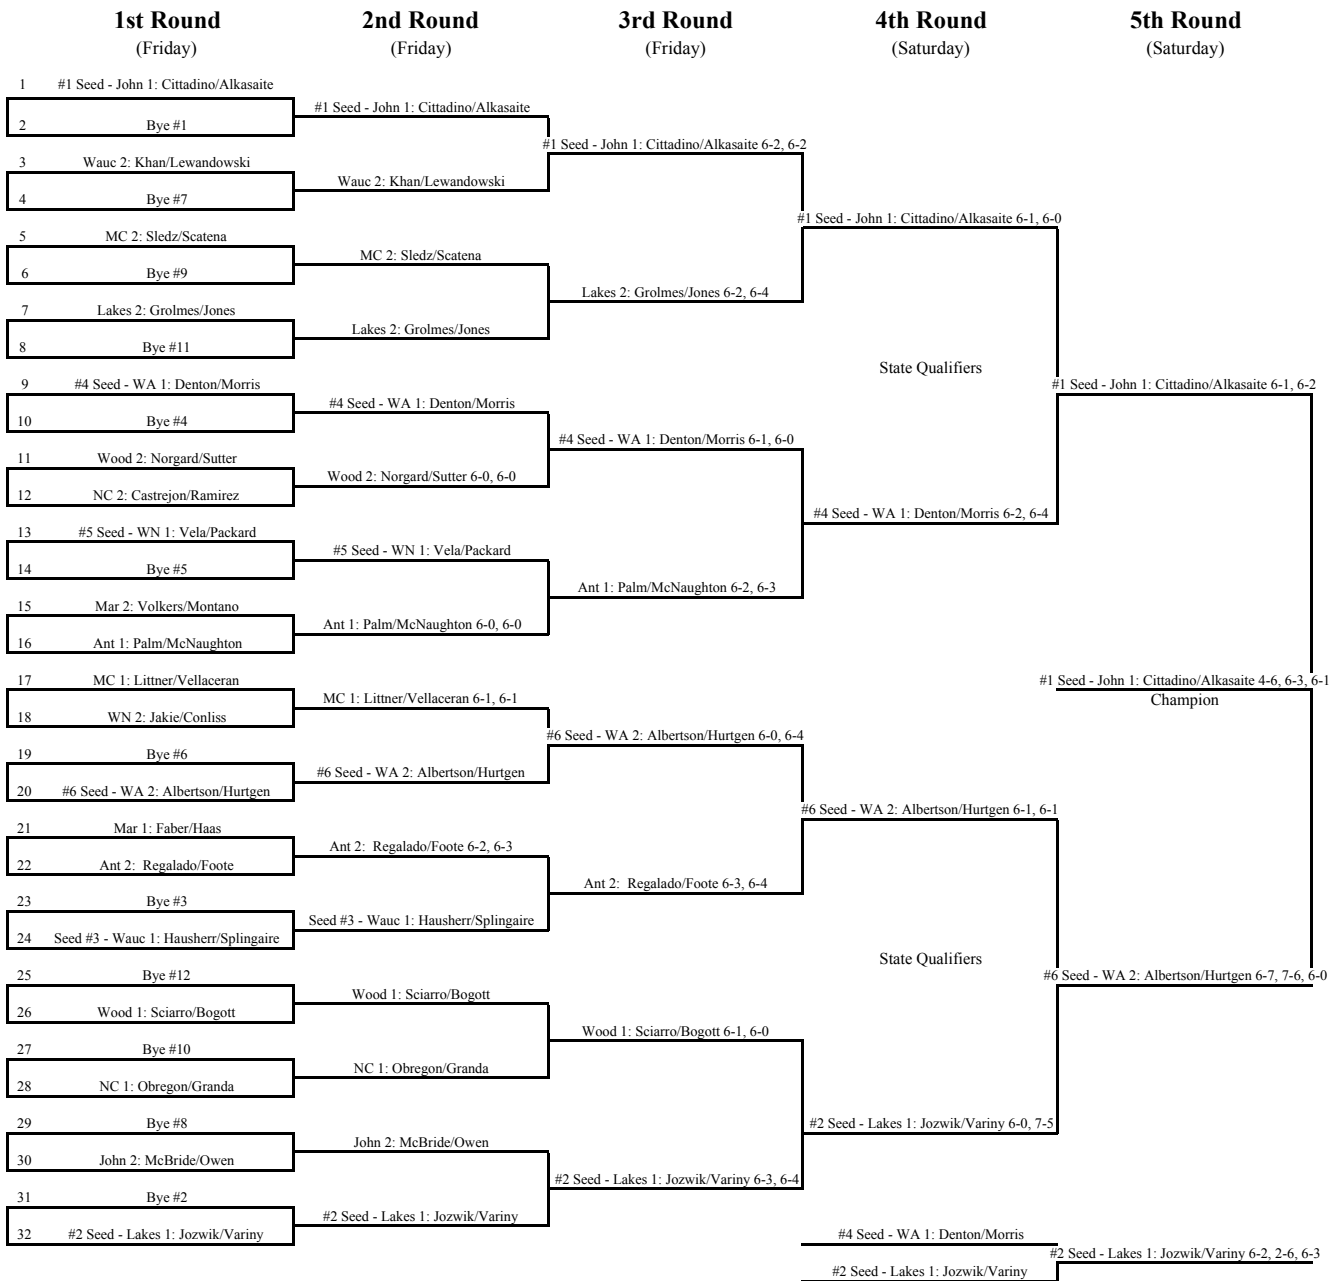

2017 IHSA Girls' Tennis Sectional

Hosted by Antioch Community High School

Doubles

3rd Place

2017 IHSA Girls' Sectional

Hosted by Antioch Community High School

	Singles					Doubles					Total Pts.	Place
	32	16	Quarters	Semis	Finals	32	16	Quarters	Semis	Finals		
Antioch	4	4	2	0	1	4	4	0	0	0	19	2
Johnsburg	4	2	0	0	0	2	2	2	2	2	16	3
Woodlands Acad.	2	0	0	0	0	4	4	4	2	0	16	3
Lakes	4	2	2	2	2	4	4	2	0	1	23	1
Marengo	0	0	0	0	0	0	0	0	0	0	0	9
North Chicago	0	0	0	0	0	0	0	0	0	0	0	9
Wauconda	4	4	2	2	0	0	0	0	0	0	12	5
Woodstock	0	0	0	0	0	4	2	0	0	0	6	7
Marian Central	4	2	0	0	0	2	0	0	0	0	8	6
Woodstock North	2	2	2	0	0	0	0	0	0	0	6	7

Scoring: Singles and Doubles - all rounds are two points, except third place matches are one point

Scoring: Two points will be awarded to Round of 32 byes if the team wins the match in the Round of 16

State Qualifiers	
Singles	Doubles
1. Megan Heuser (Lakes)	1. Cittadino/Alkasaite (Johnsburg)
2. Sarah Hackman (Wauc)	2. Albertson/Hurtgen (Woodlands Academy)
3. Kelsey Neville (Antioch)	3. Jozwik/Variny (Lakes)
4. Aly Cullotta (Woodstock North)	4. Denton/Morris (Woodlands Academy)