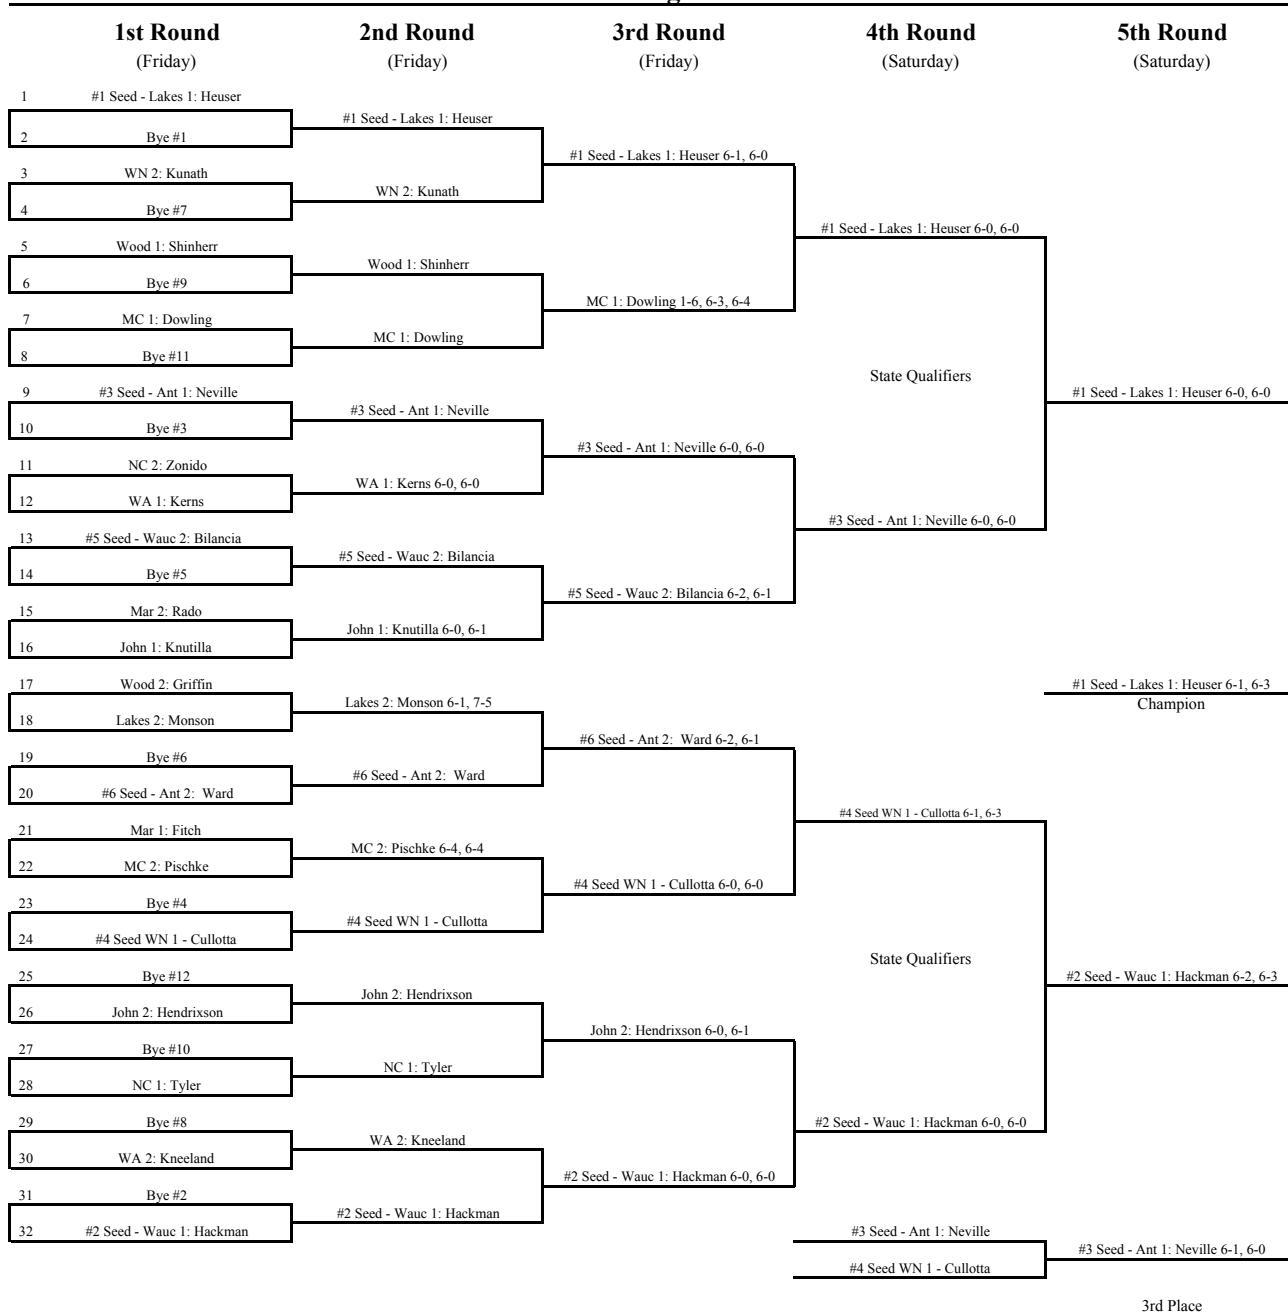

2017 IHSA Girls' Tennis Sectional

Hosted by Antioch Community High School

Singles