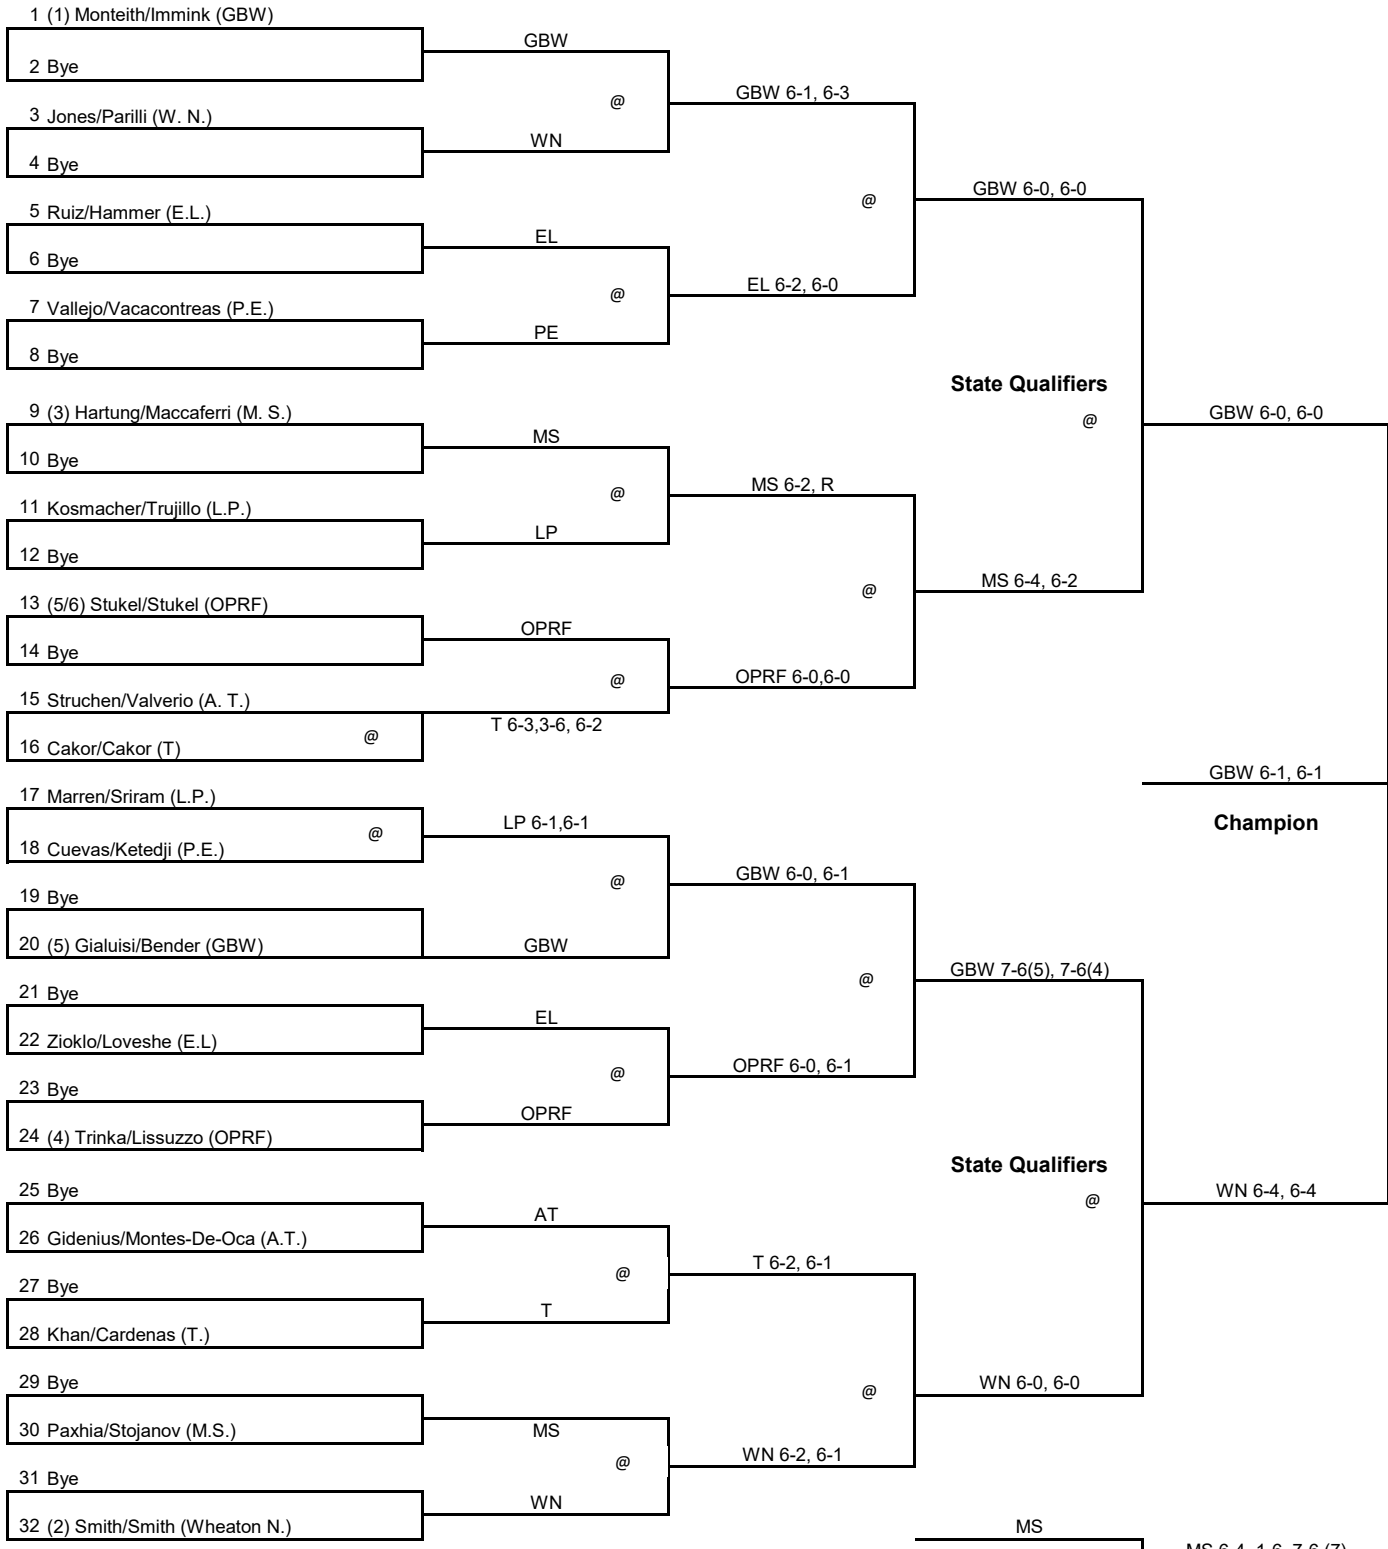

IHSA Tennis Sectional Doubles

Hosted by: Maine South

Doubles

1st Round

(Friday)

2nd Round

(Friday)

3rd Round

(Friday)

4th Round

(Saturday)

5th Round

(Saturday)

Seeds

- | | |
|---|---|
| 1 | 4 |
| 2 | 5 |
| 3 | 6 |