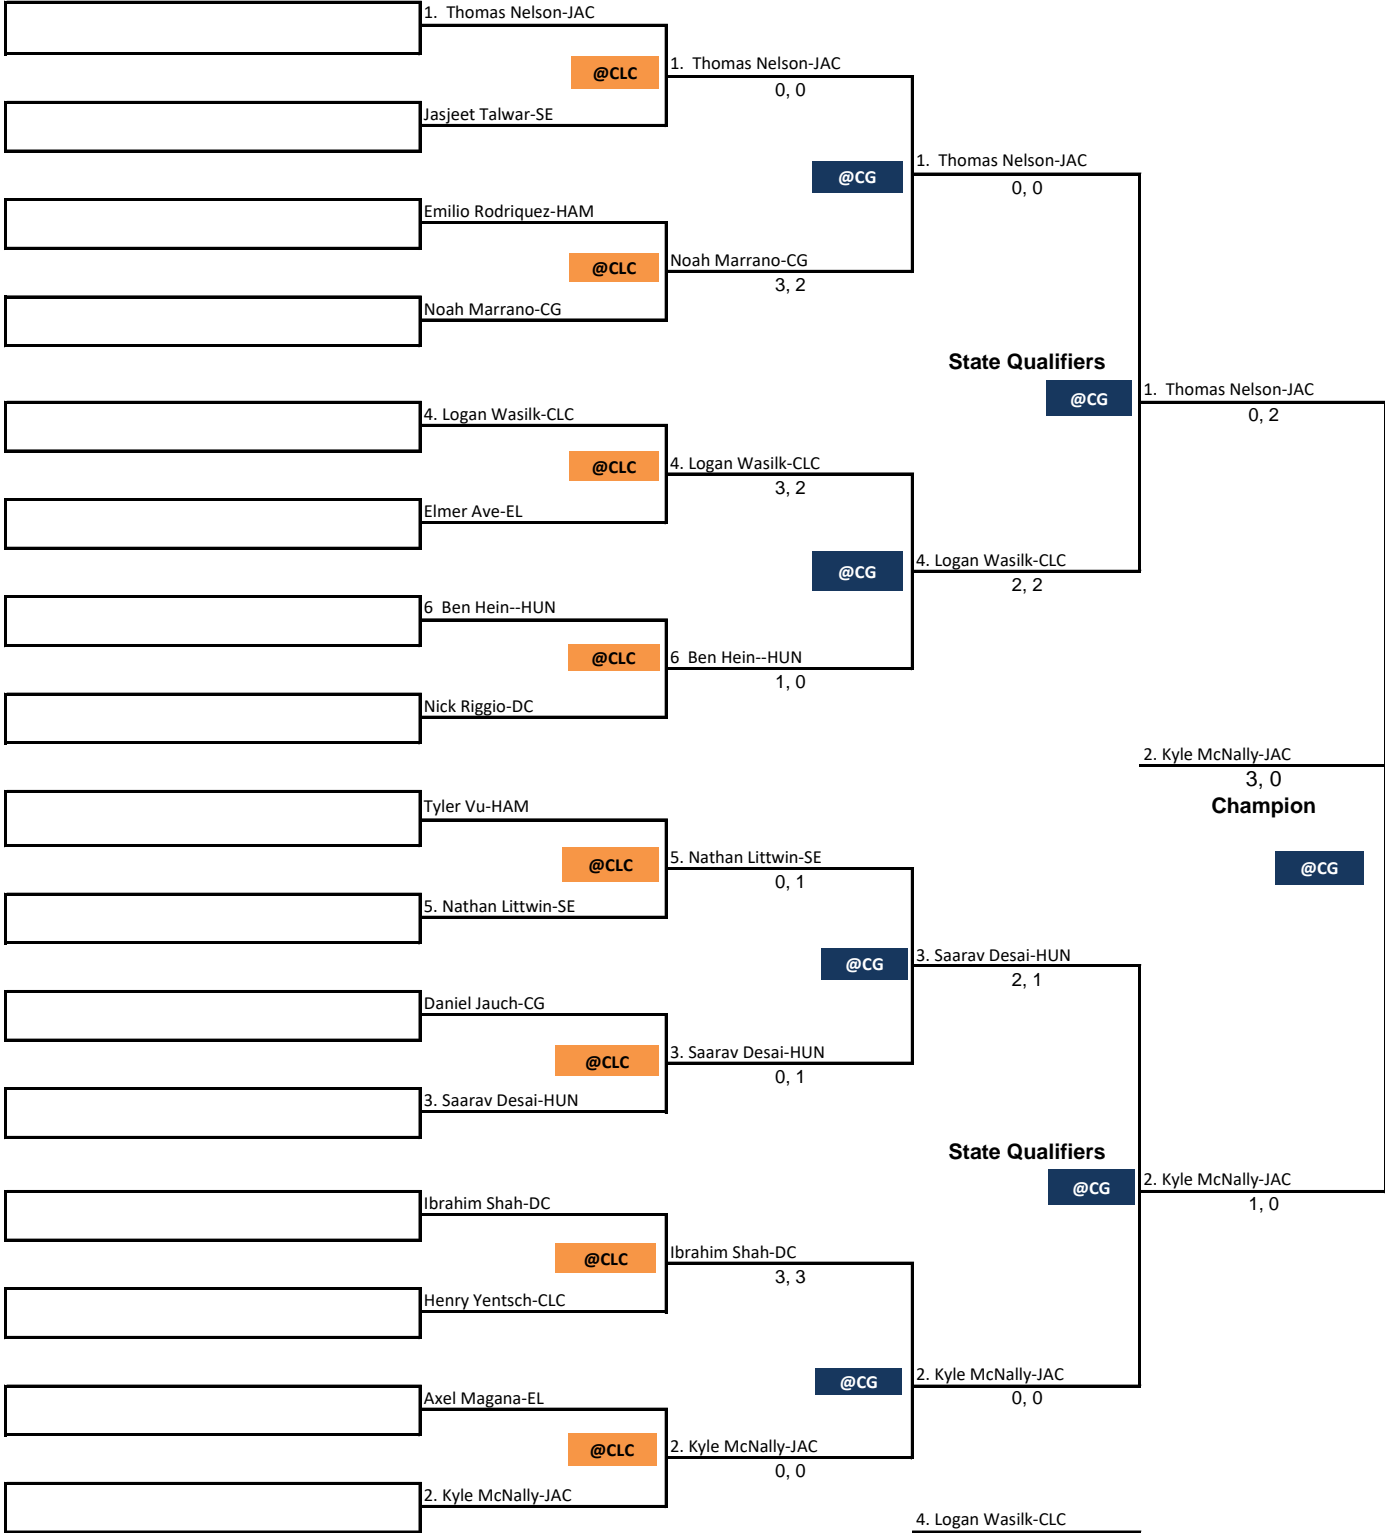

IHSA Tennis Sectional (16 or less)

Hosted by: CARY-GROVE

SINGLES

1st Round

(Friday)

2nd Round

(Friday)

3rd Round

(Saturday)

4th Round

(Saturday)

Seeds

- 1. Thomas Nelson-JAC
- 2. Kyle McNally-JAC
- 3. Saarav Desai-HUN

- 4. Logan Wasilk-CLC
- 5. Nathan Littwin-SE
- 6. Ben Hein--HUN

3rd Place

@CG

IHSA Tennis Sectional (16 or less)

Hosted by: CARY-GROVE

DOUBLES

1st Round

(Friday)

2nd Round

(Friday)

3rd Round

(Saturday)

4th Round

(Saturday)

Seeds

- 1. Kaiser/Cunningham-JAC
- 2. Burkey/Patel-HUN
- 3. Sia/Brzeski-JAC

- 4. Weichman/Oconer-CLC
- 5. Kedzior/Belgrave-CG
- 6. Grubbs/Kurtek-HUN

3rd Place

@CG