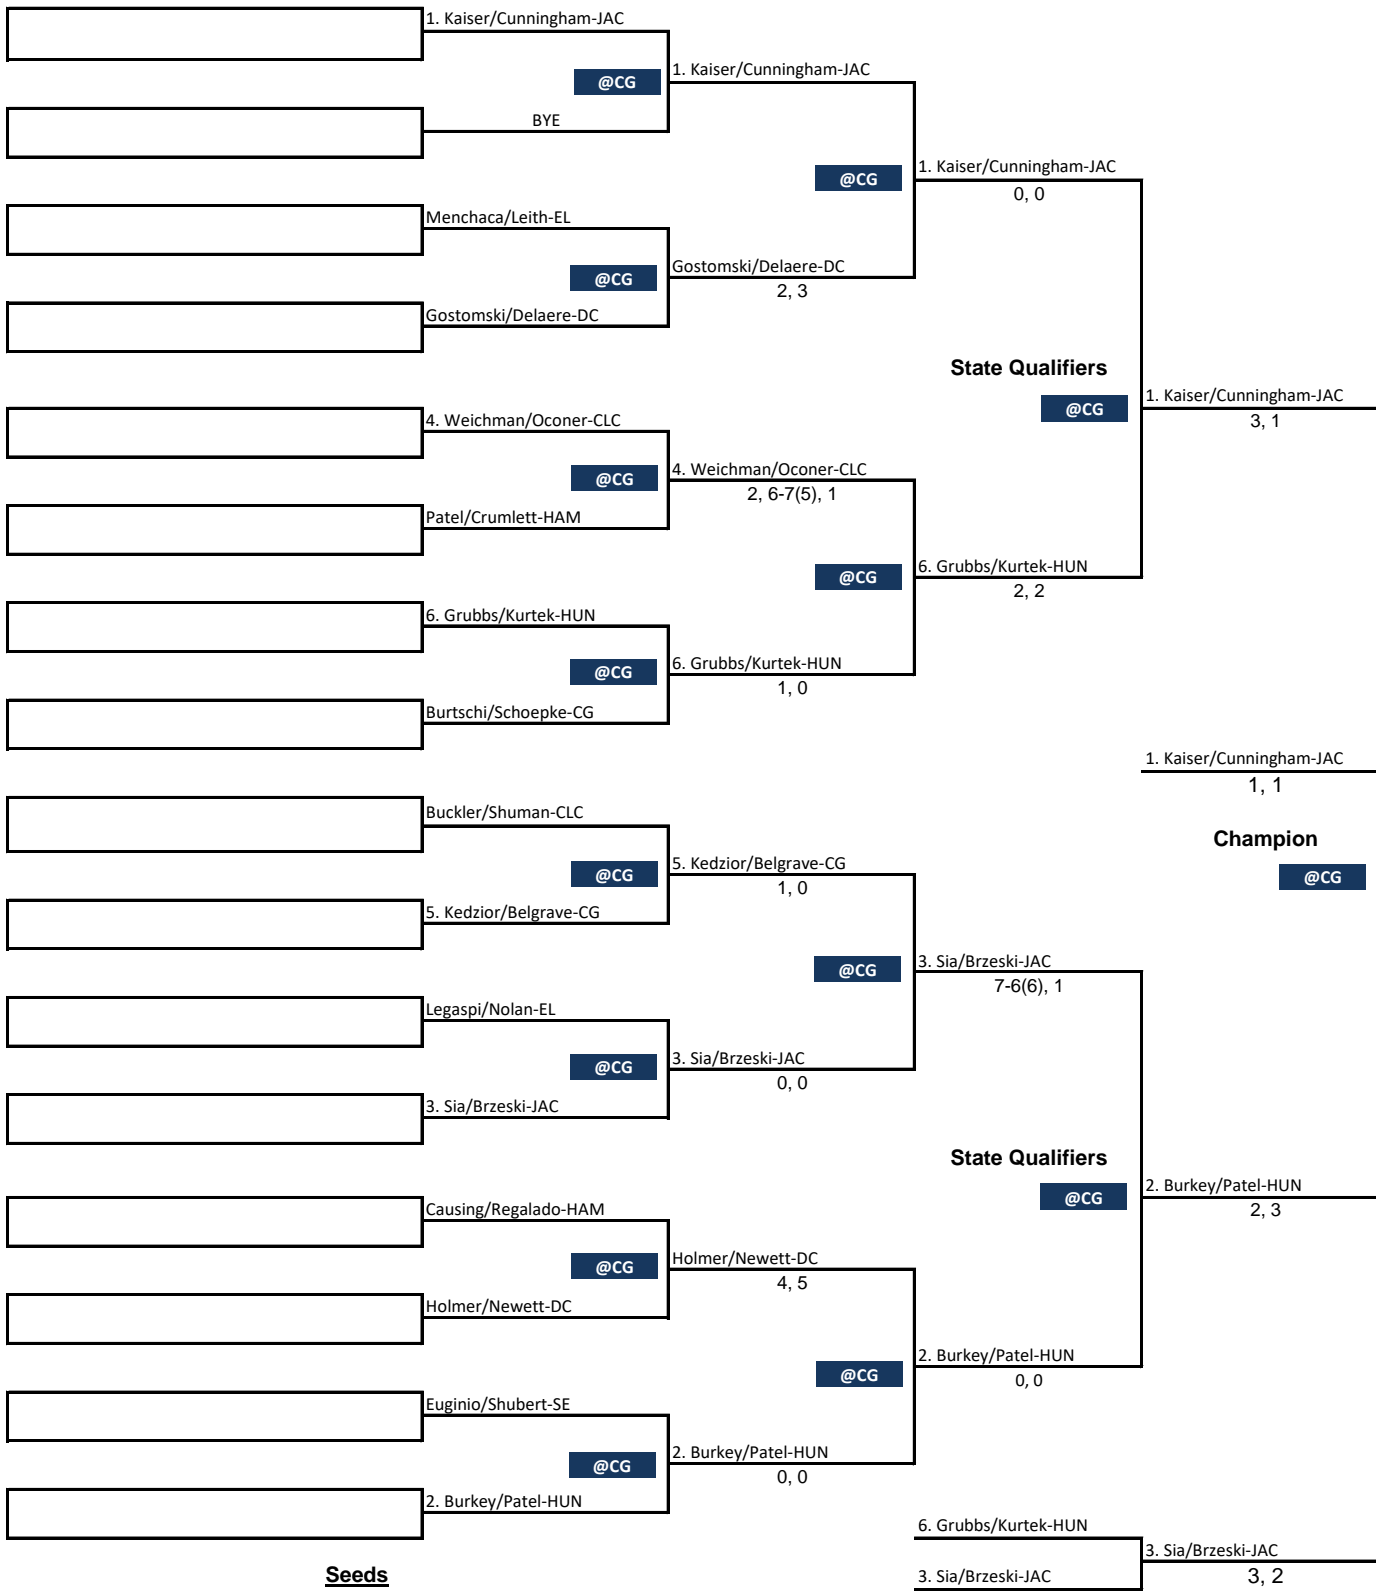

IHSA Tennis Sectional (16 or less)

Hosted by: CARY-GROVE

SINGLES

1st Round

(Friday)

2nd Round

(Friday)

3rd Round

(Saturday)

4th Round

(Saturday)

Seeds

- 1. Thomas Nelson-JAC
- 2. Kyle McNally-JAC
- 3. Saarav Desai-HUN

- 4. Logan Wasilk-CLC
- 5. Nathan Littwin-SE
- 6. Ben Hein--HUN

3rd Place

@CG

IHSA Tennis Sectional (16 or less)

Hosted by: CARY-GROVE

DOUBLES

1st Round

(Friday)

2nd Round

(Friday)

3rd Round

(Saturday)

4th Round

(Saturday)

Seeds

- 1. Kaiser/Cunningham-JAC
- 2. Burkey/Patel-HUN
- 3. Sia/Brzeski-JAC

- 4. Weichman/Oconer-CLC
- 5. Kedzior/Belgrave-CG
- 6. Grubbs/Kurtek-HUN

3rd Place

@CG