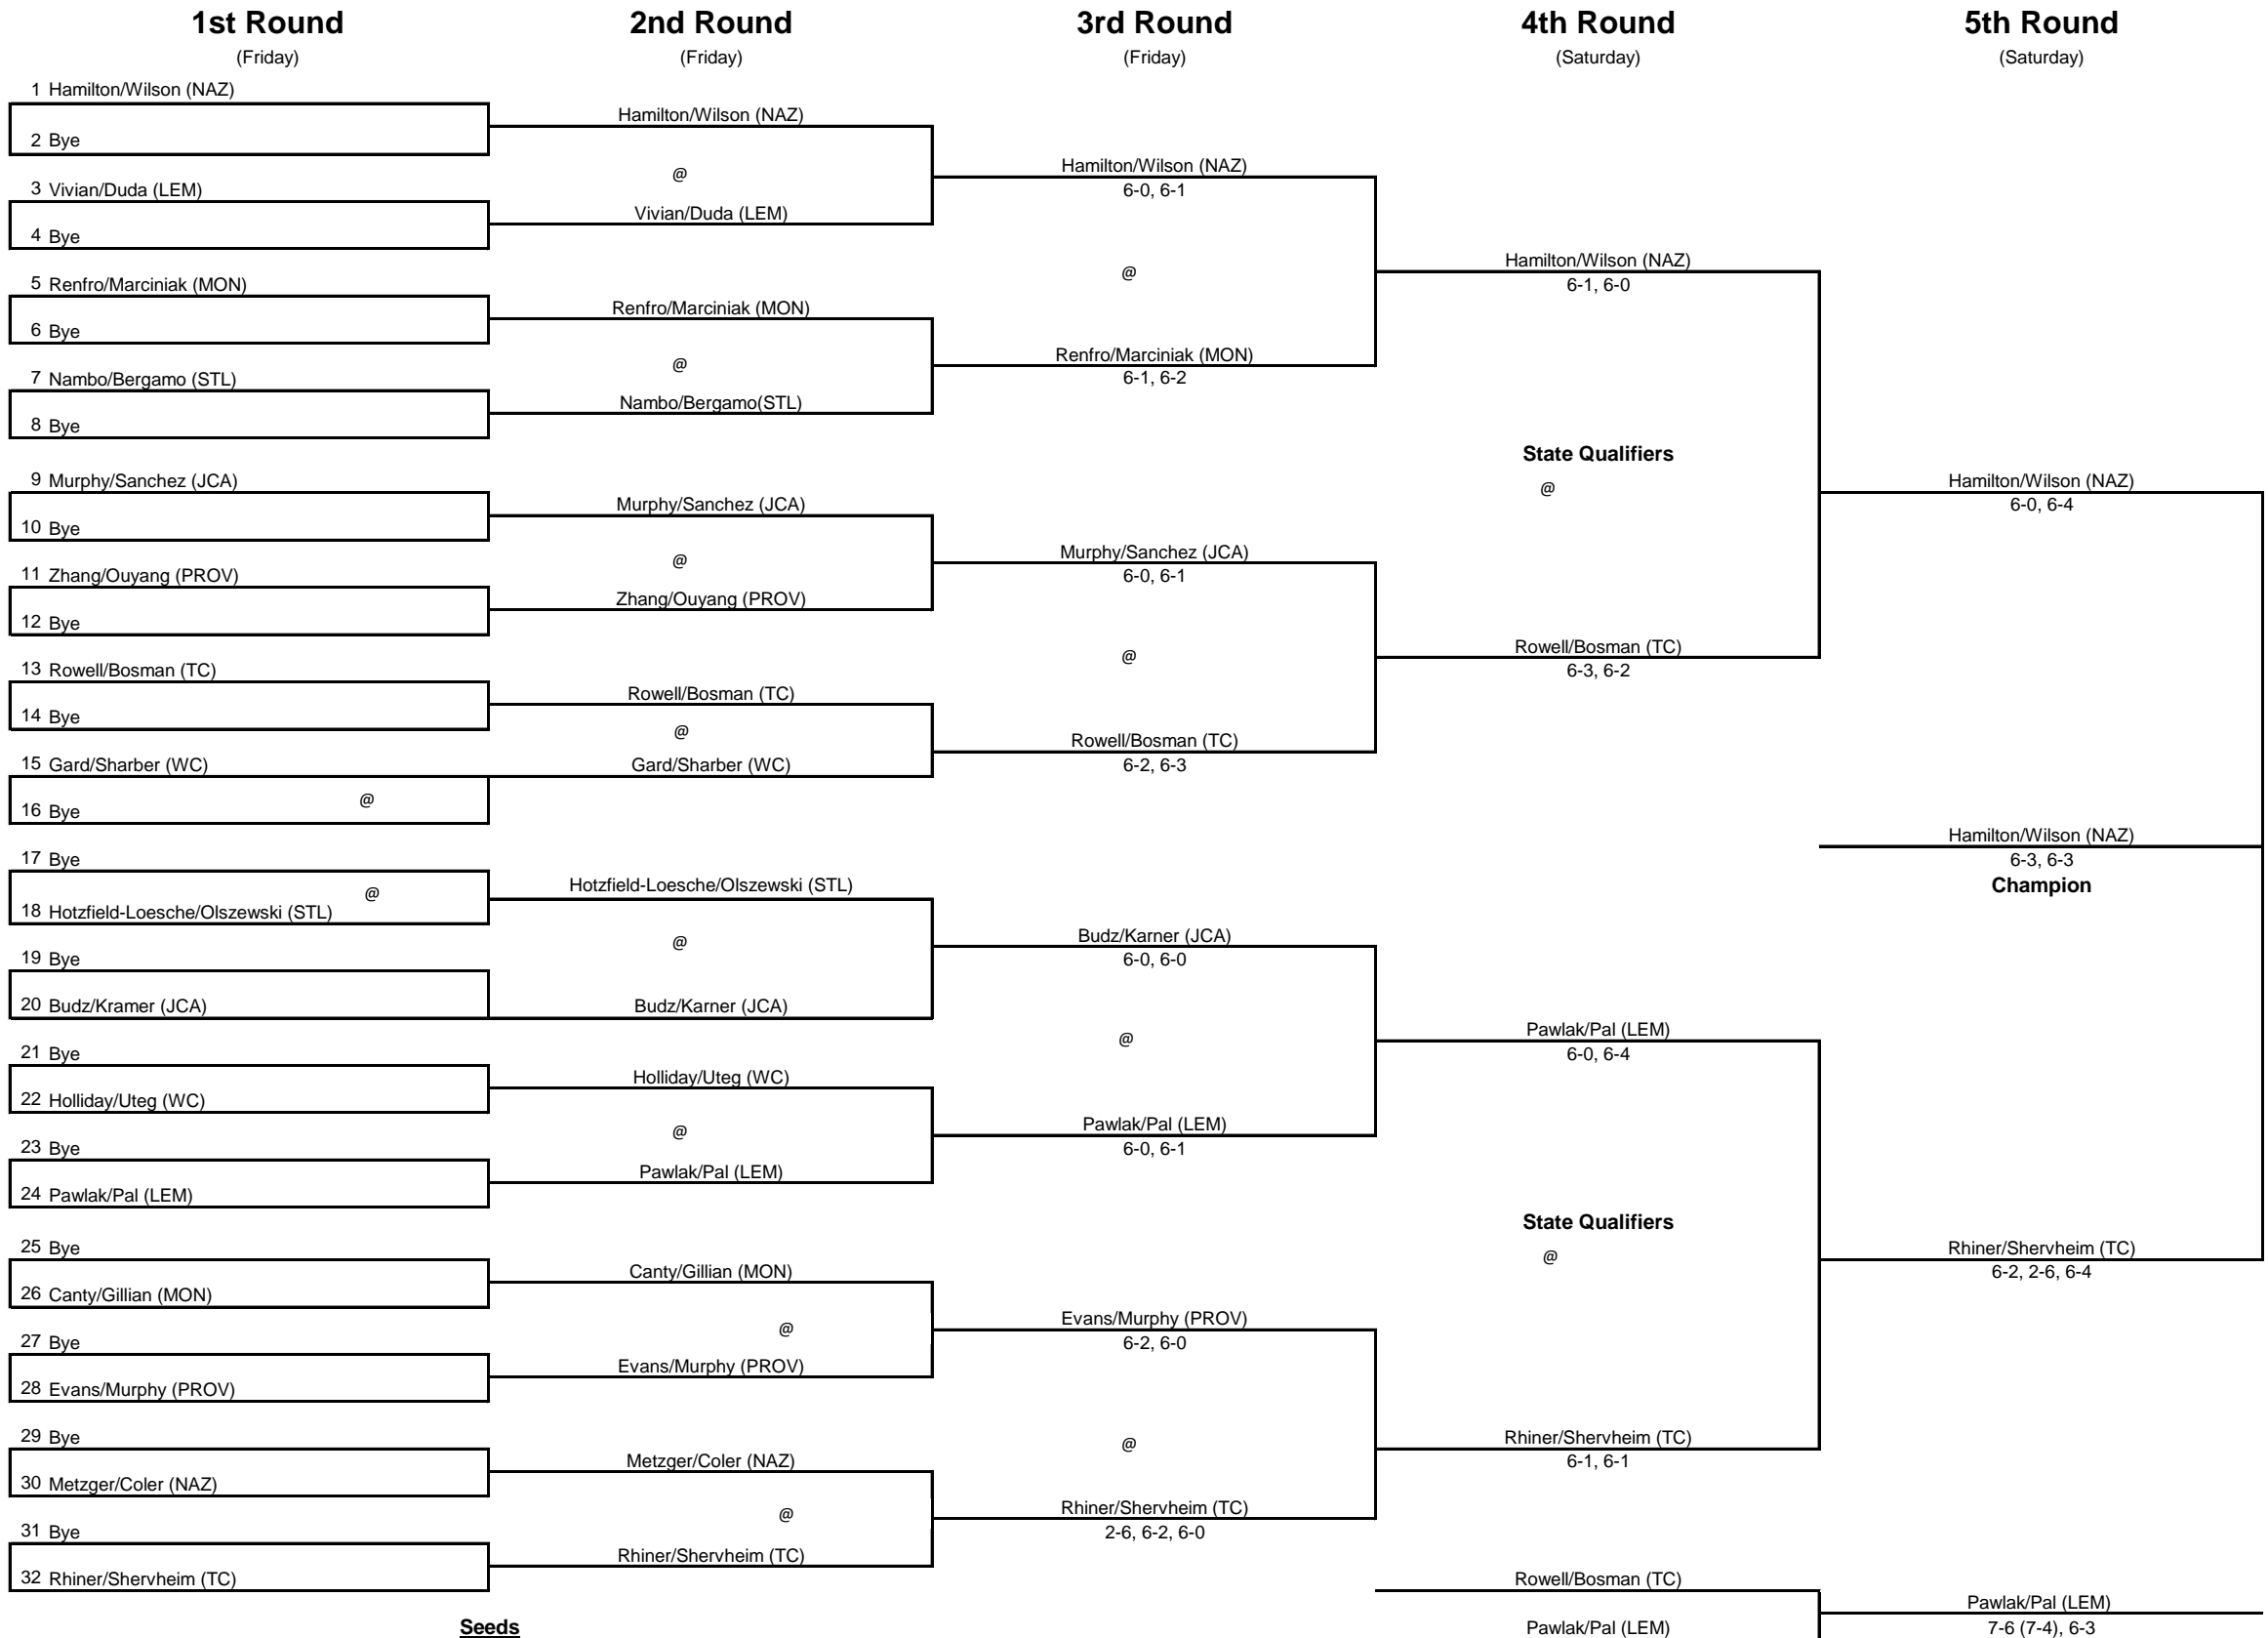

IHSA Tennis Sectional

Hosted by: Montini Catholic

Doubles

Seeds

1 Hamilton/Wilson (NAZ)	4 Murphy/Sanchez (JCA)
2 Rhiner/Shervheim (TC)	5 Rowell/Bosman (TC)
3 Pawlak/Pal (LEM)	6 Budz/Karner (JCA)

3rd Place