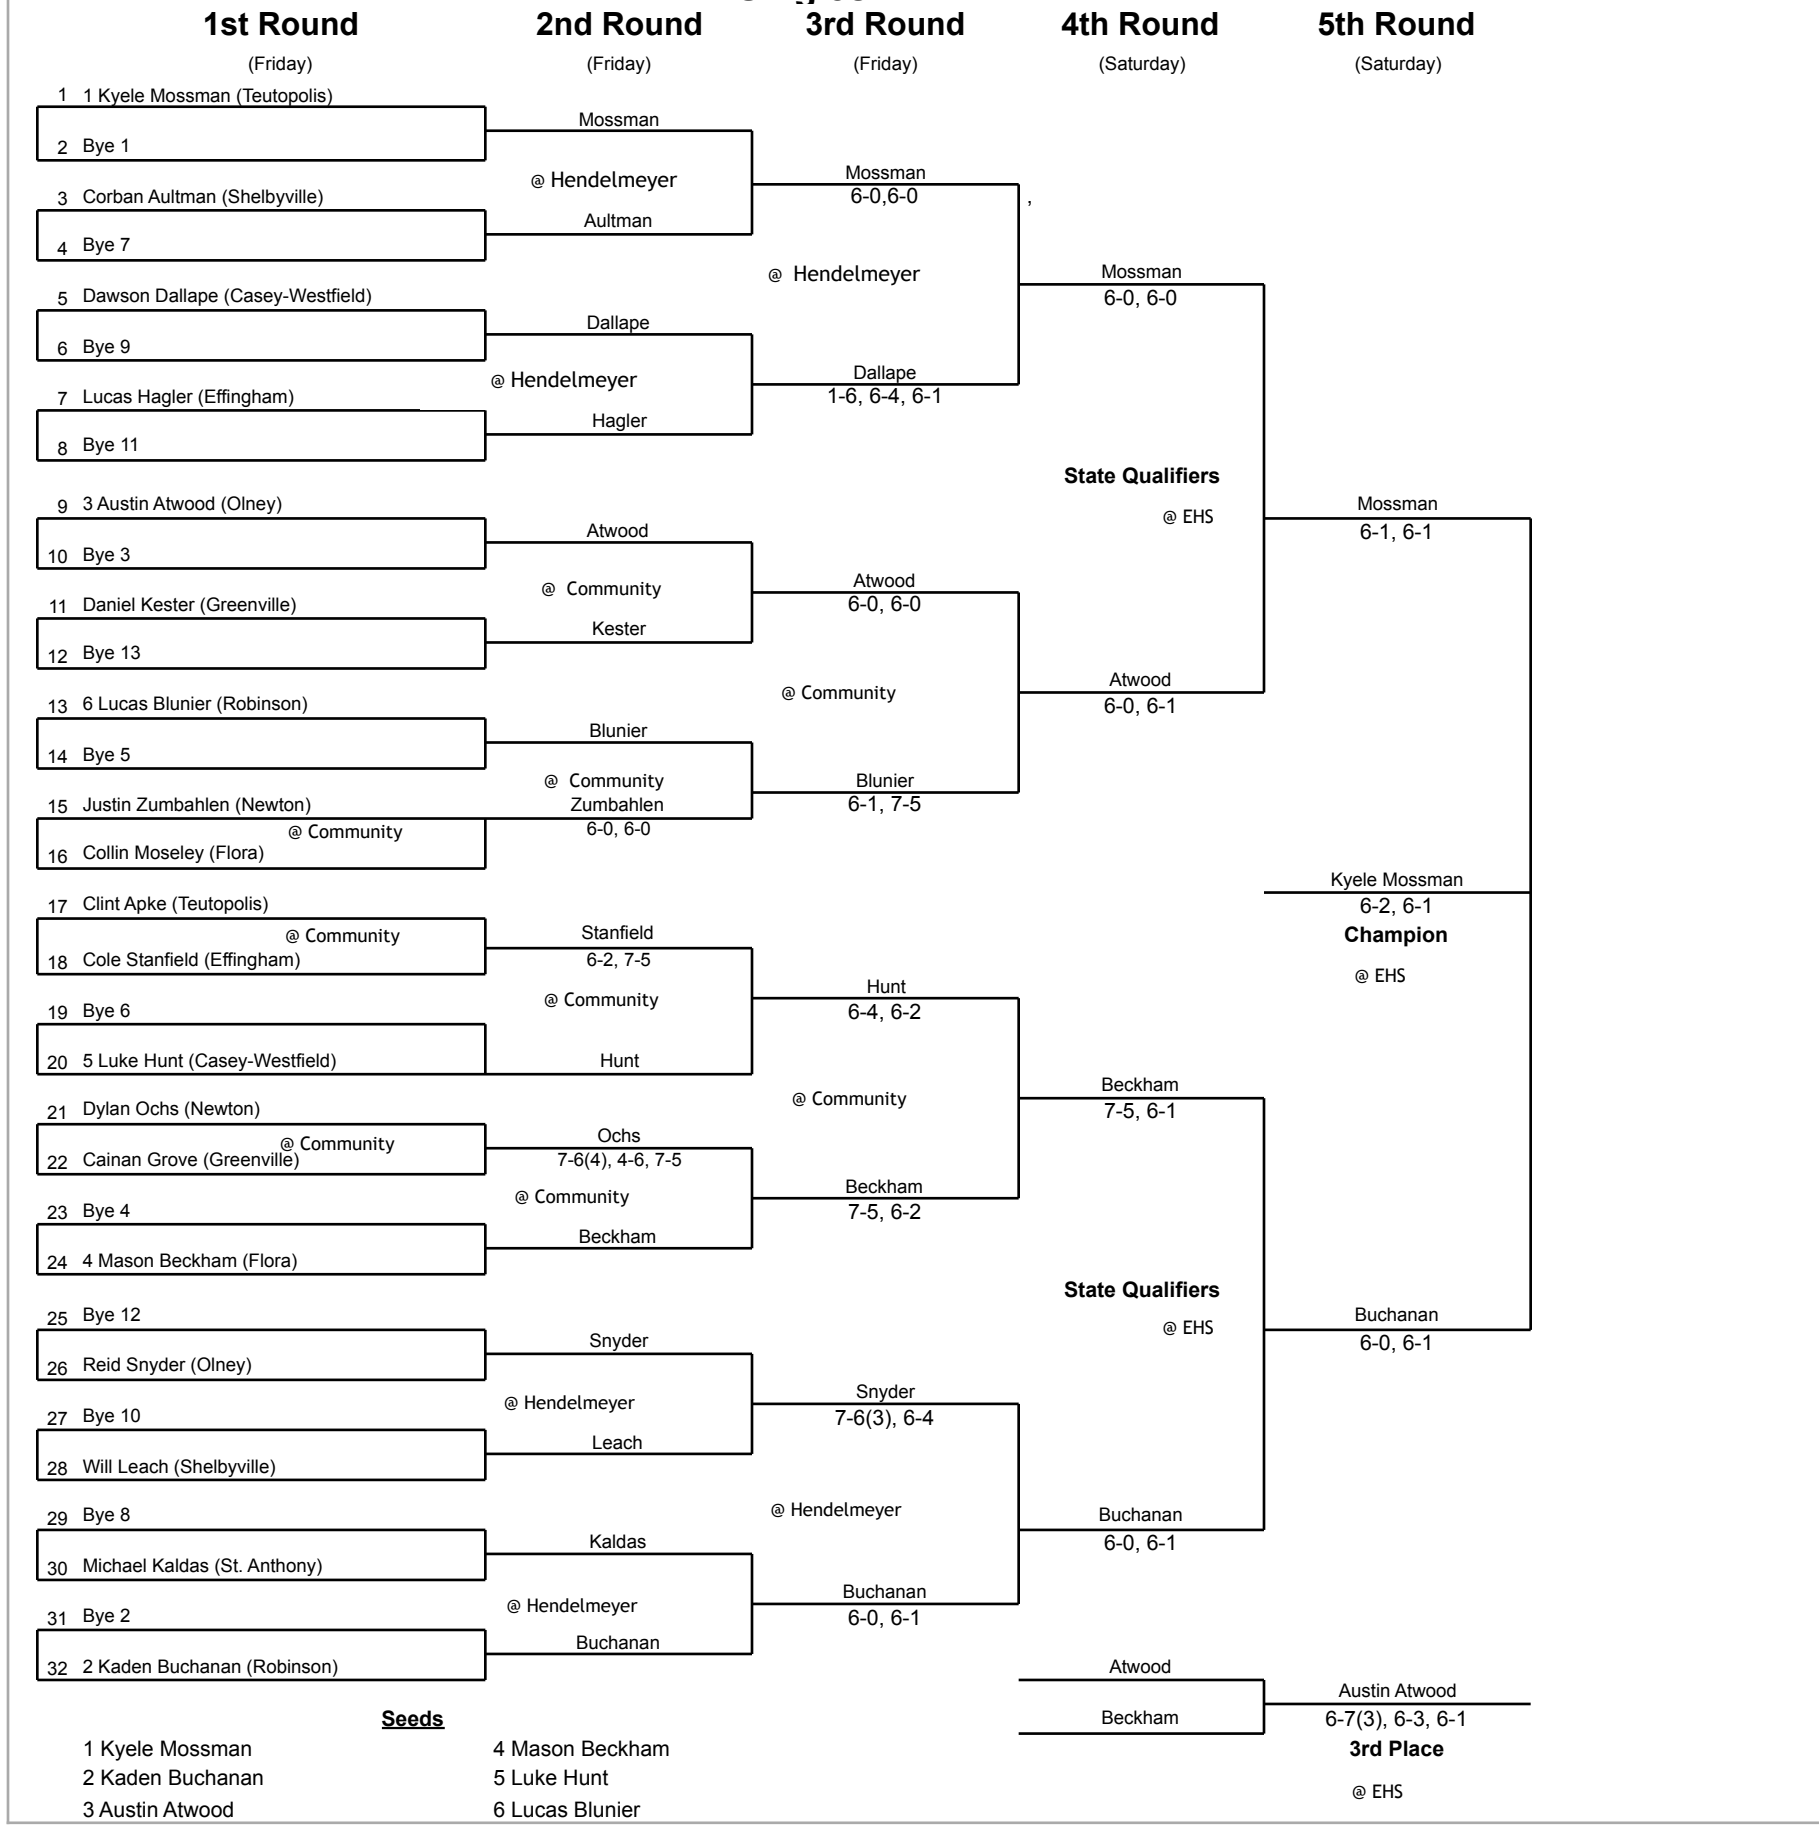

IHSA Tennis Sectional (32 or more)

Hosted by: Effingham High School

Singles

IHSA Tennis Sectional (32 or more)

Hosted by: Effingham High School

Doubles