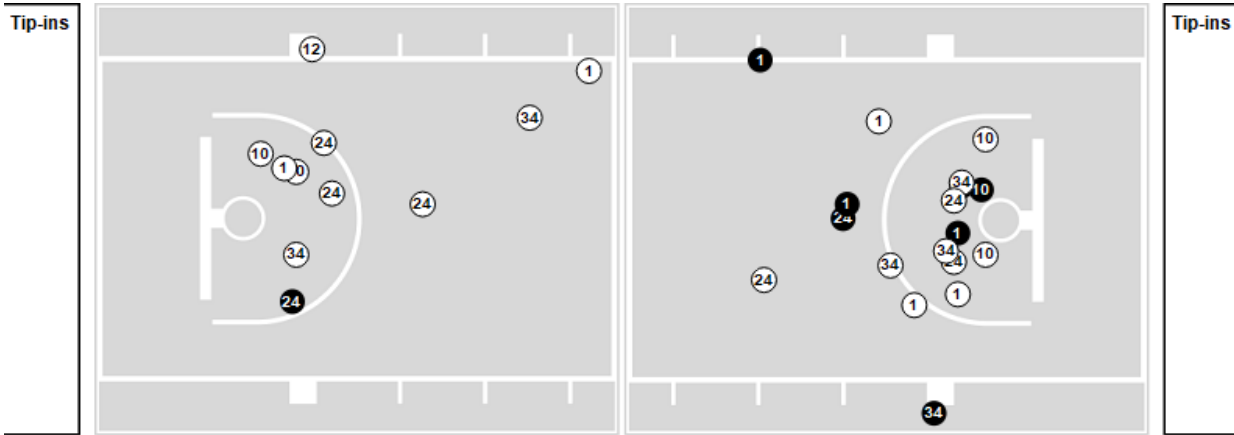

**Shots in the Paint**

● Made    ○ Missed    N - Player Number

Minonk (Fieldcrest)	M/A	%
Field Goals	17/52	33
2 Points	9/33	27
3 Points	8/19	42
Free Throws	5/8	62

Minonk (Fieldcrest)	M/A	%
Points in the Paint	12 (6/26)	23
Fast Break Points	3 (1/1)	100
Second Chance Points	10 (5/13)	38
Effective FG%	40	