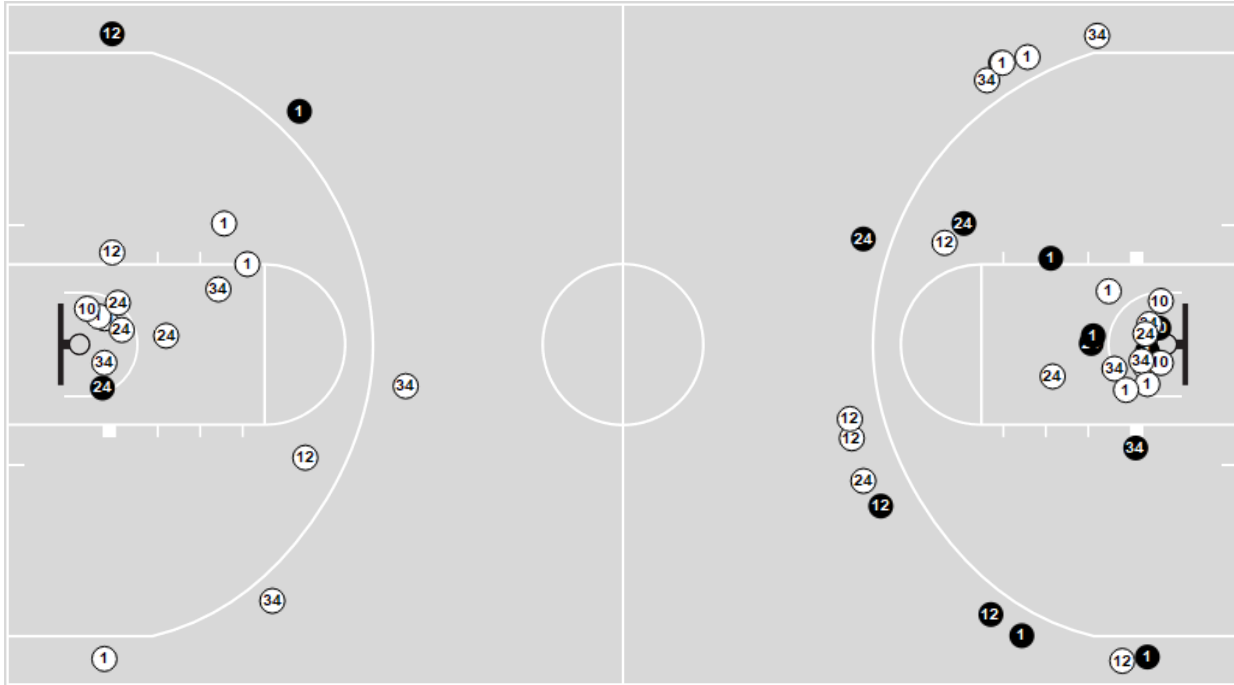

Officials:

Players => All ; FG Types => All ; Results => All ;
Minonk (Fieldcrest)

All Field Goals