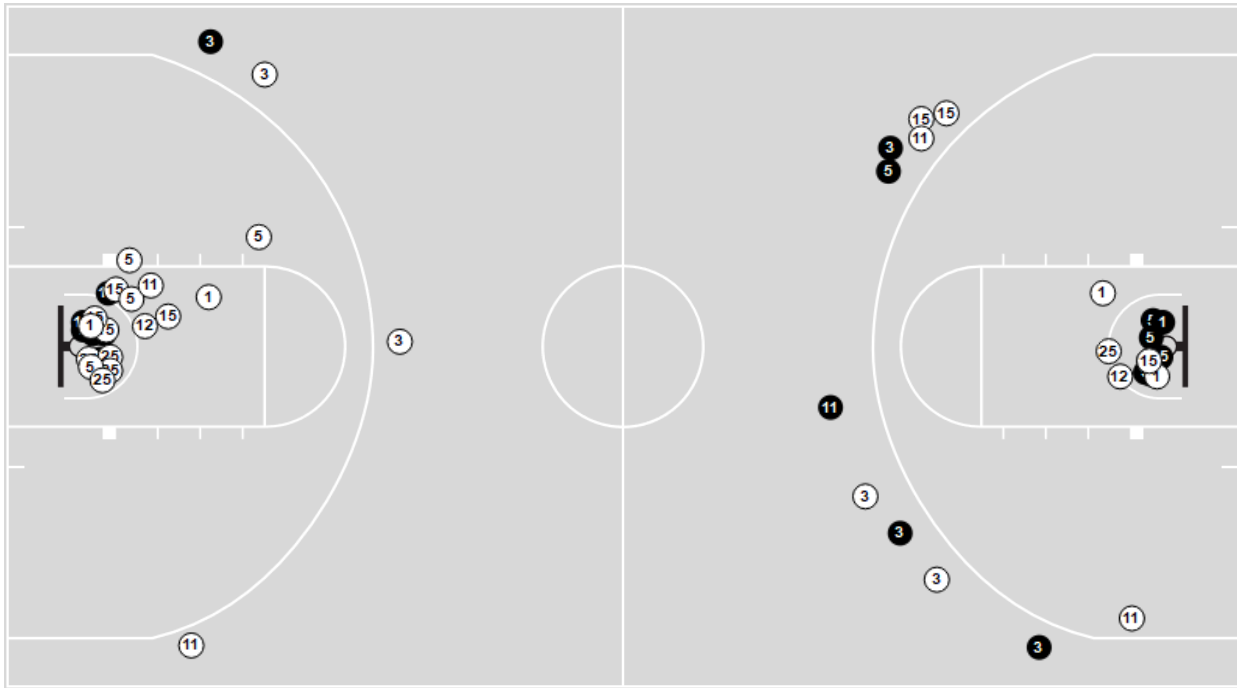

Officials:

Players => All ; FG Types => All ; Results => All ;

Winnebago

All Field Goals