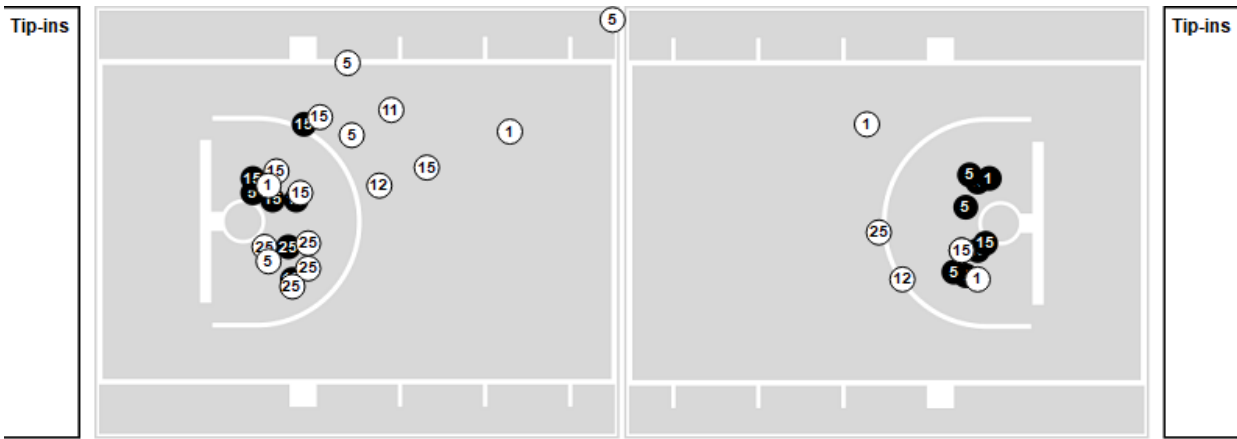

Shots in the Paint

● Made ○ Missed N - Player Number

Winnebago	M/A	%
Field Goals	21/52	40
2 Points	15/38	39
3 Points	6/14	43
Free Throws	3/3	100

Winnebago	M/A	%
Points in the Paint	30 (15/35)	43
Fast Break Points	14 (8/8)	100
Second Chance Points	16 (7/14)	50
Effective FG%	46