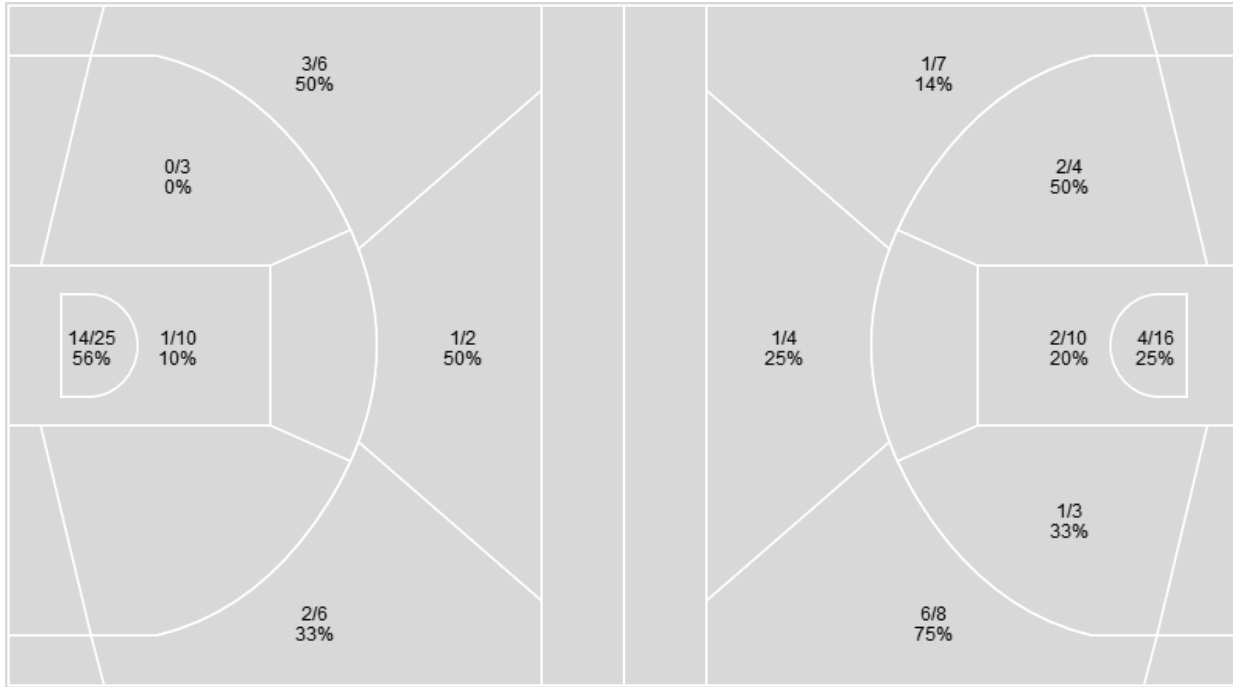

Game Time: 4:30 PM  
 Game Duration: 1:29

Officials:

Players => All; FG Types => All ; Results => All ;

Players => All; FG Types => All ; Results => All ;

**Winnebago**

**Minonk (Fieldcrest)**

Winnebago	MA	%
Field Goals	21/52	40
2 Points	15/38	39
3 Points	6/14	43
Free Throws	3/3	100