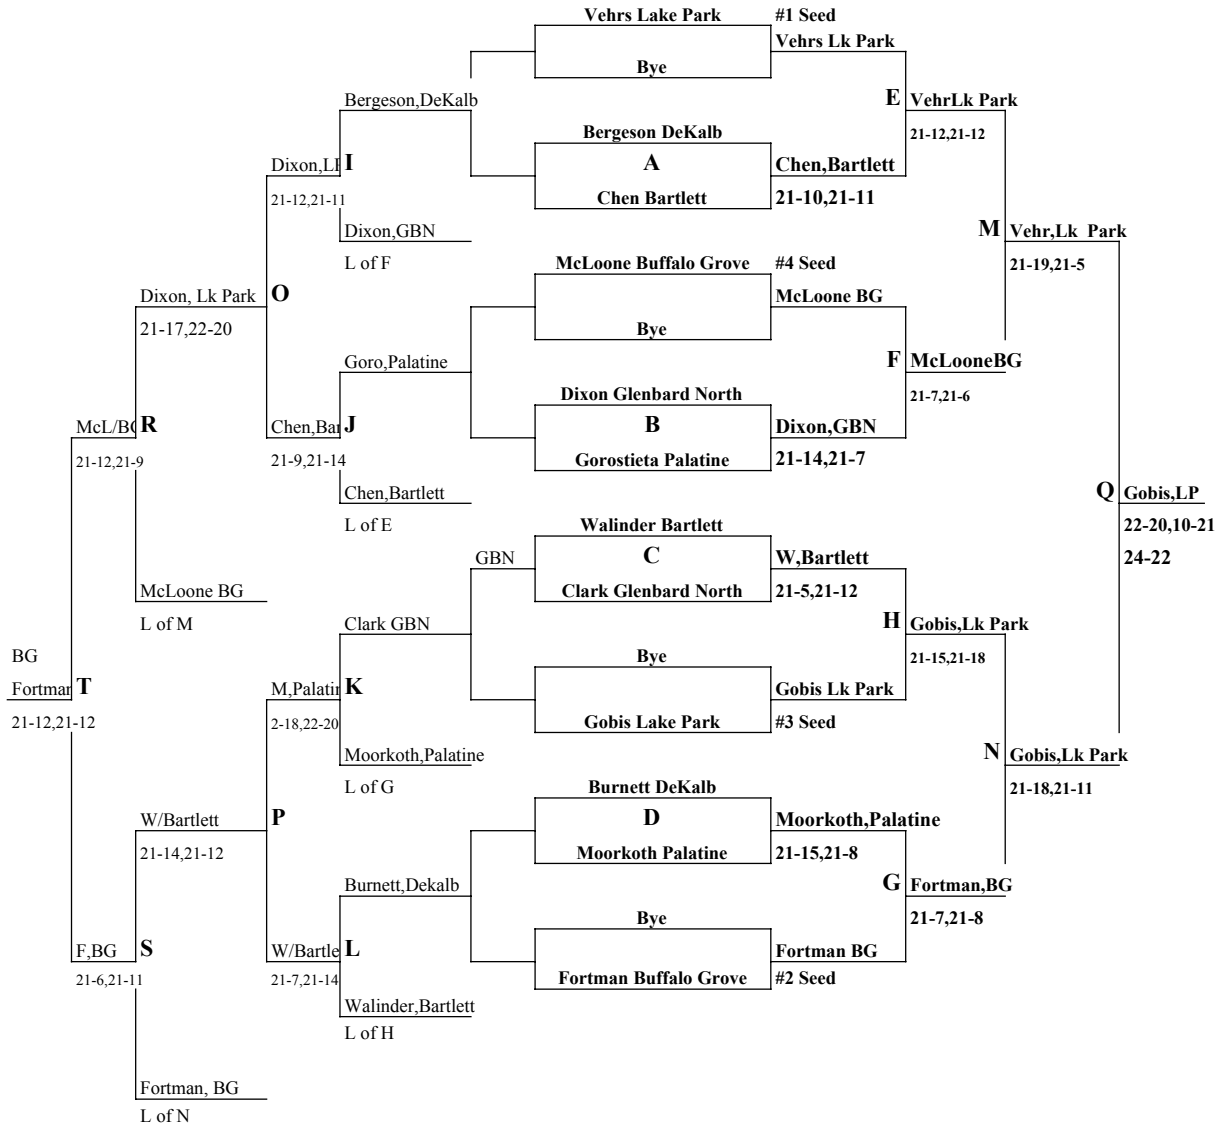

**Buffalo Grove Sectiona**

May 2, 2019

**Singles**

.5 point 1 point .5 point .5 point 1 Point 1 point 2 points 1 Point

**Buffalo Grove Sectiona**

**May 2, 2019**

**Doubles**

.5 point 1 point .5 point .5 point .5 point **1 Point** 1 point 2 points 1 Point