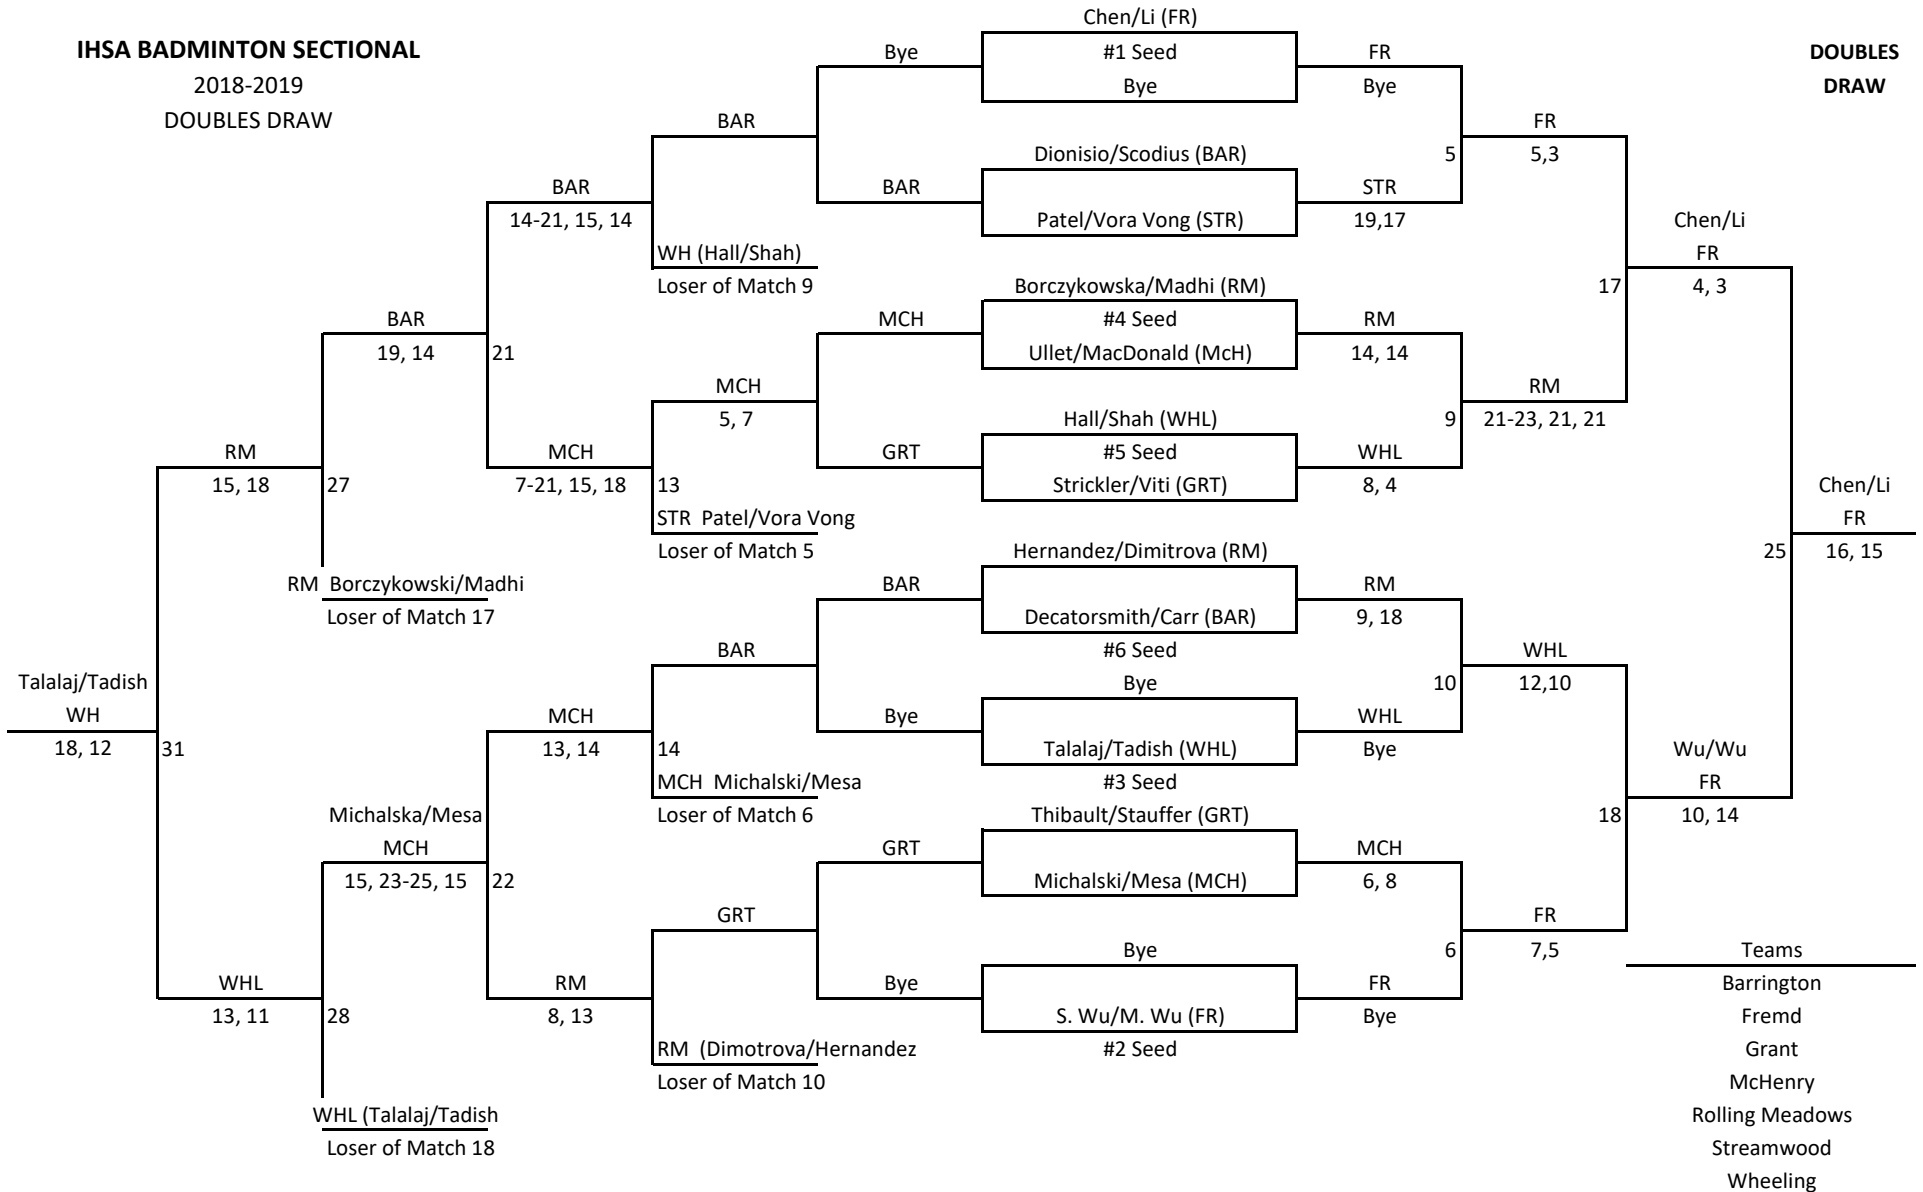

Bye- Must win match to get bye points
Default/Forfeit - points awarded

.5pt

1.0 pt

.5 pt

.5 pt

.5 pt

1 pt

1pt

2 pt

1 pt

IHSA BADMINTON SECTIONAL

2018-2019
DOUBLES DRAW

DOUBLES
DRAW

Bye- Must win match to get bye points

Default/Forfeit - points awarded