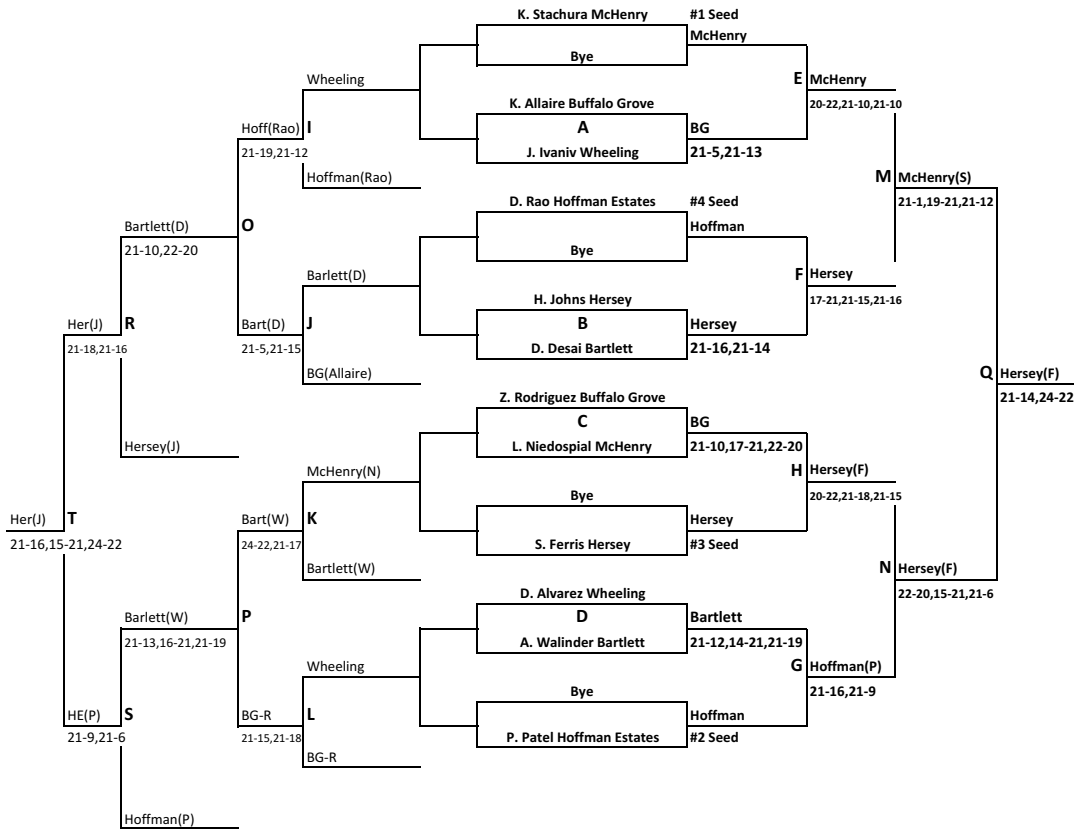

Buffalo Grove Sectional

May 3, 2018

Singles

.5 point 1 point .5 point .5 point .5 point 1 Point 1 point 2 points 1 Point

Buffalo Grove Sectional

5/3/2018

Doubles

.5 point 1 point .5 point .5 point .5 point 1 Point 1 point 2 points 1 Point