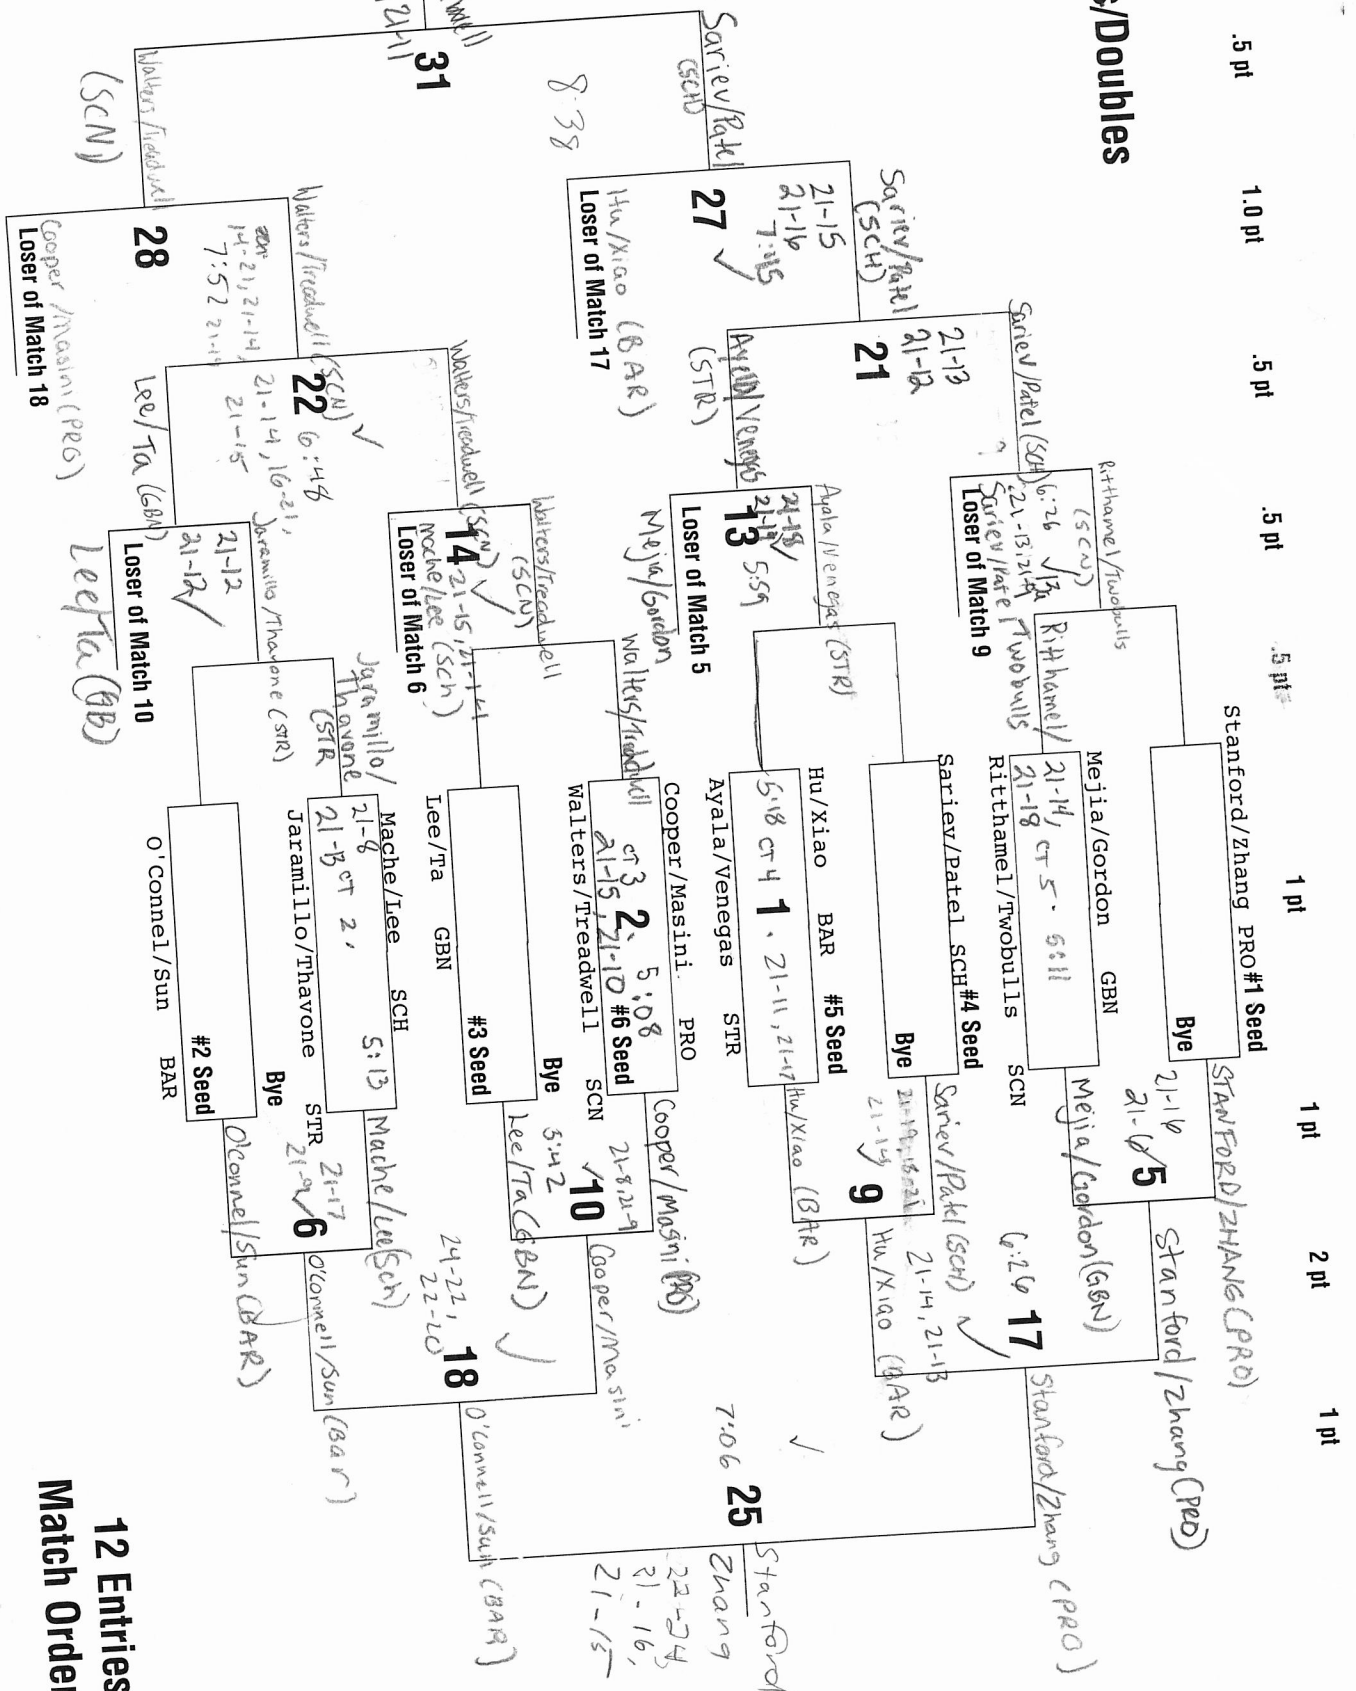

Singles/Doubles

Bye - Must win match to get bye points
 Default/Forfeit - points awarded

10 Entries
 Match Order

Singles/Doubles

12 Entries Match Order

Bye - Must win match to get bye points
 Default/Forfeit - points awarded