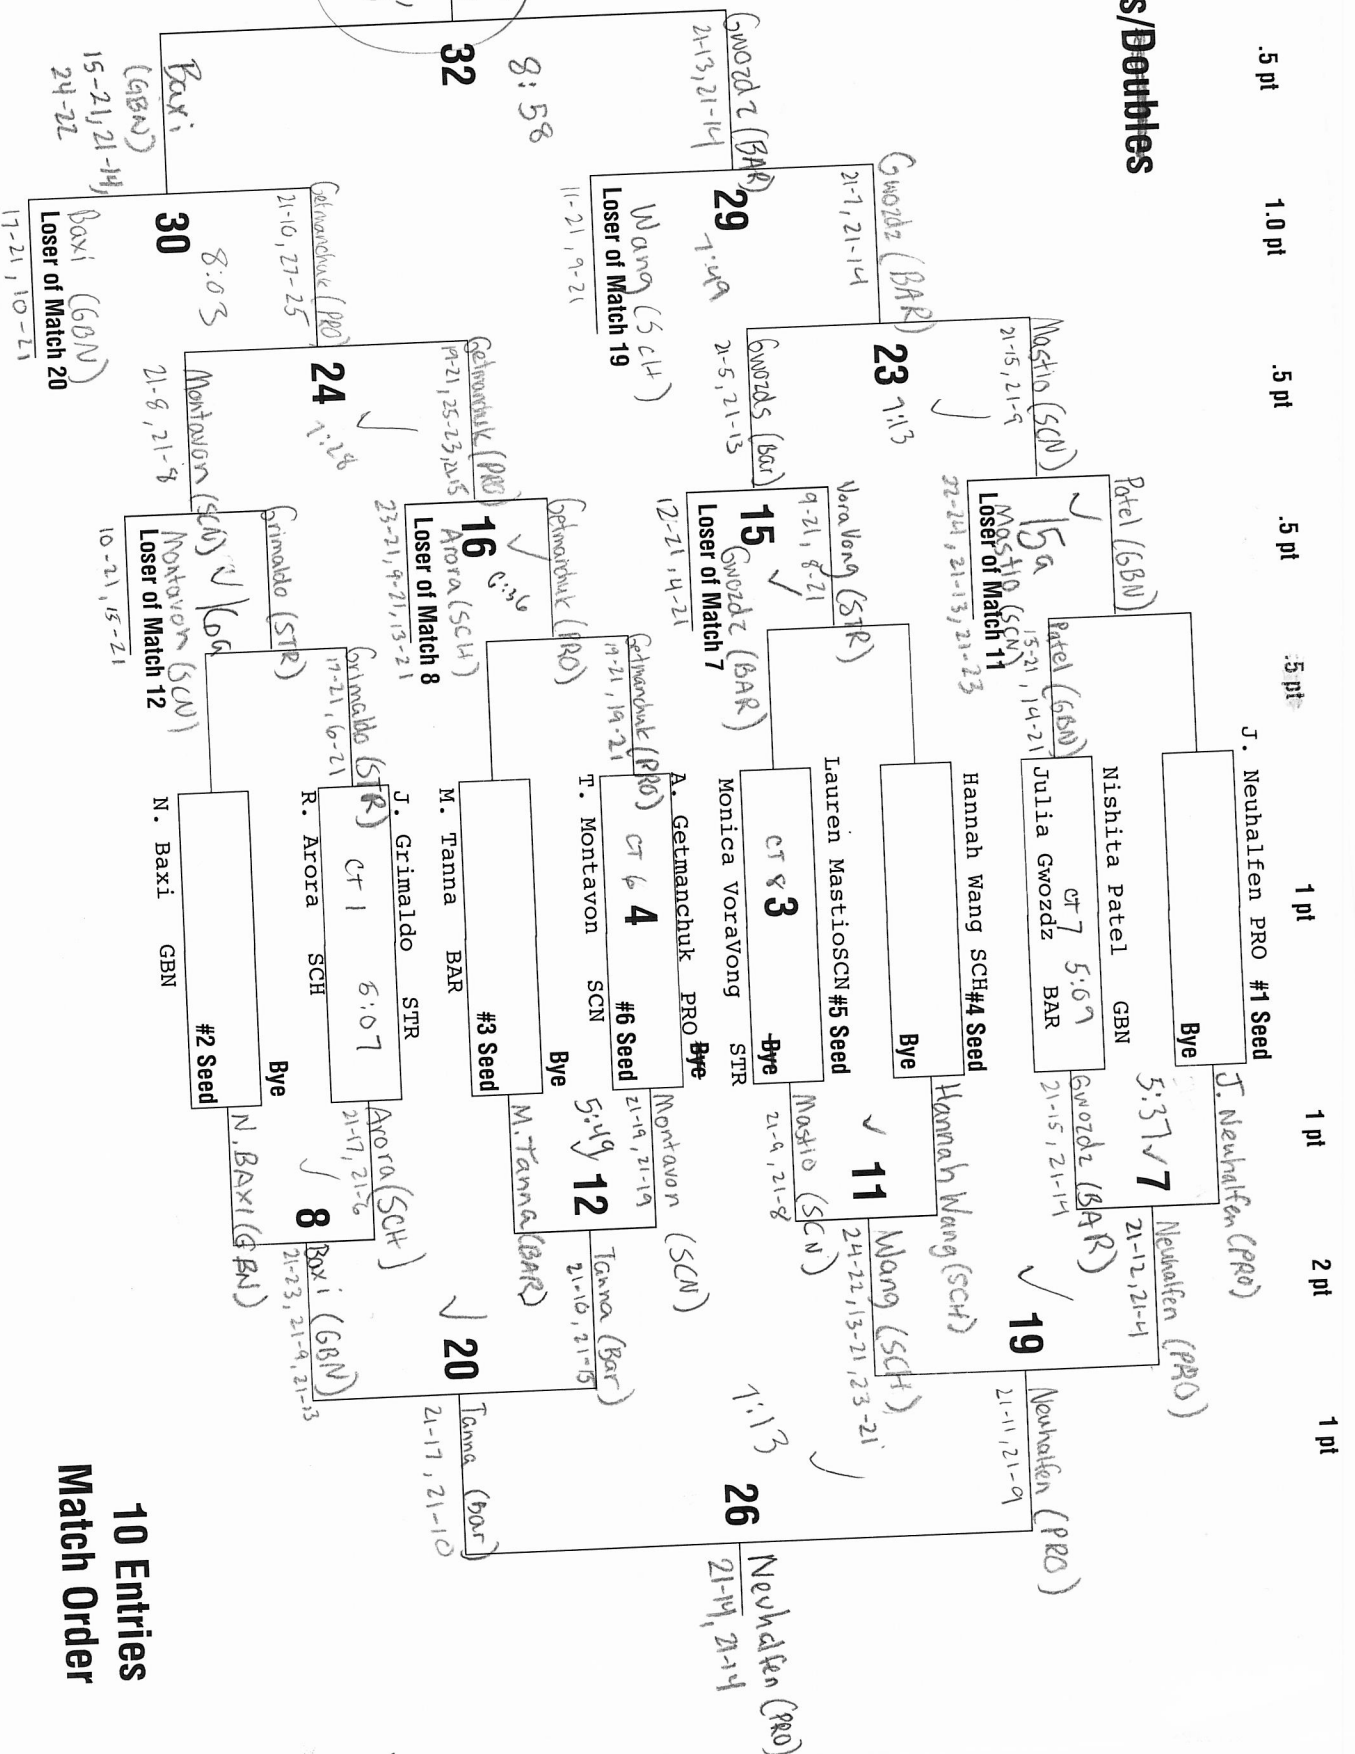

Singles/Doubles

Bye - Must win match to get bye points
 Default/Forfeit - points awarded

10 Entries
 Match Order

Singles/Doubles

12 Entries Match Order

Bye - Must win match to get bye points
 Default/Forfeit - points awarded