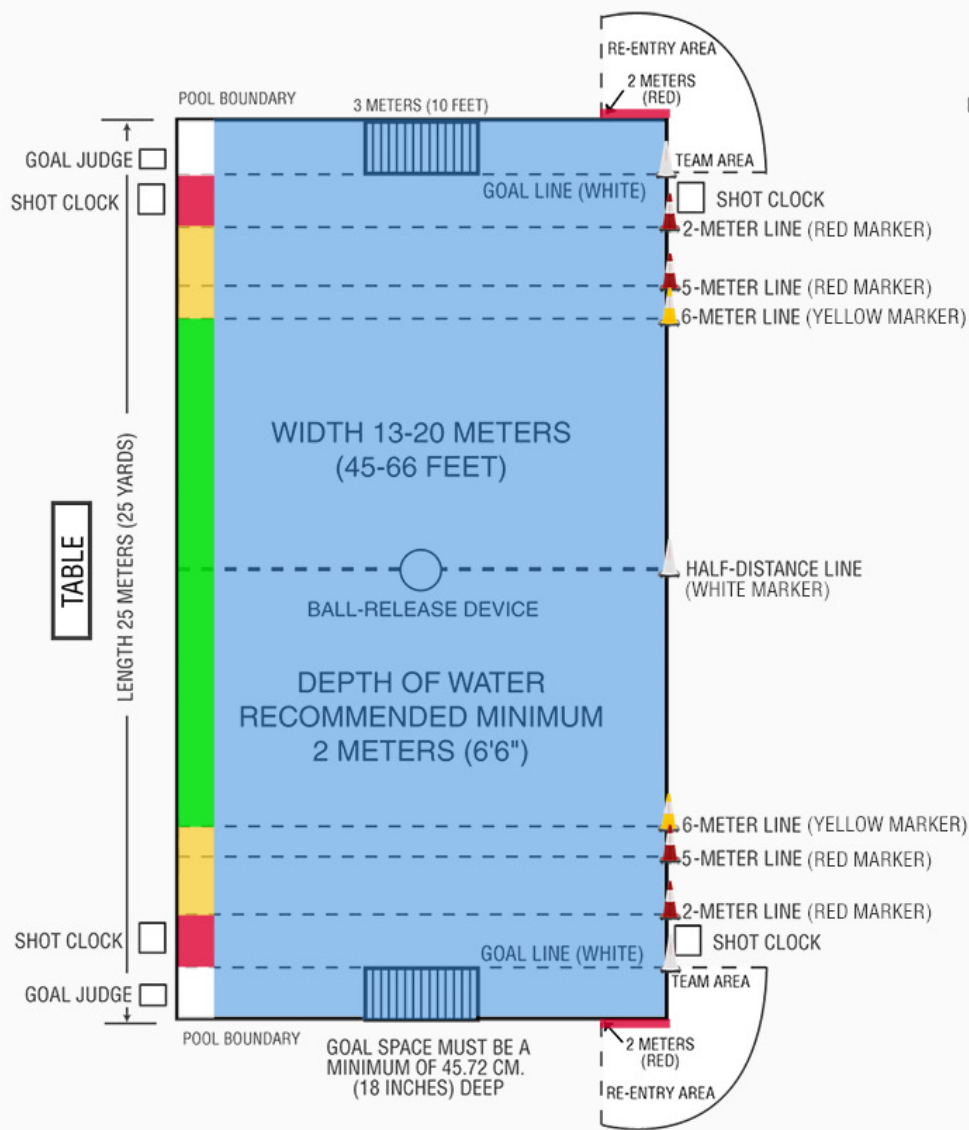

WATER POLO

Wall-mounted Goal Pool

Floating Goal Pool

NOTE: Minimum distance from goal line to pool wall recommended to be a minimum of 1.66 meters.