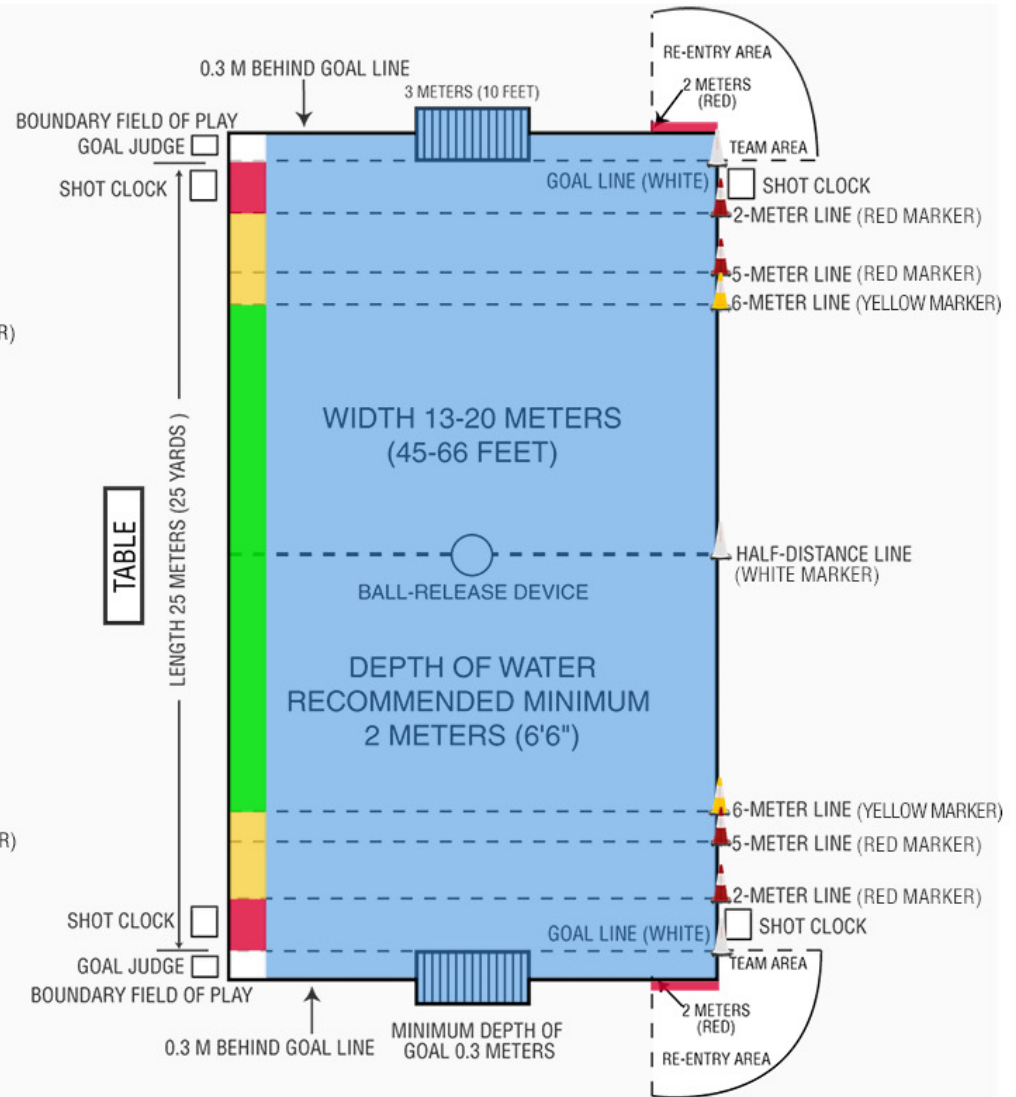

WATER POLO

Wall-mounted Goal Pool

Floating Goal Pool

NOTE: Minimum distance from goal line to pool wall recommended to be a minimum of 1.66 meters.