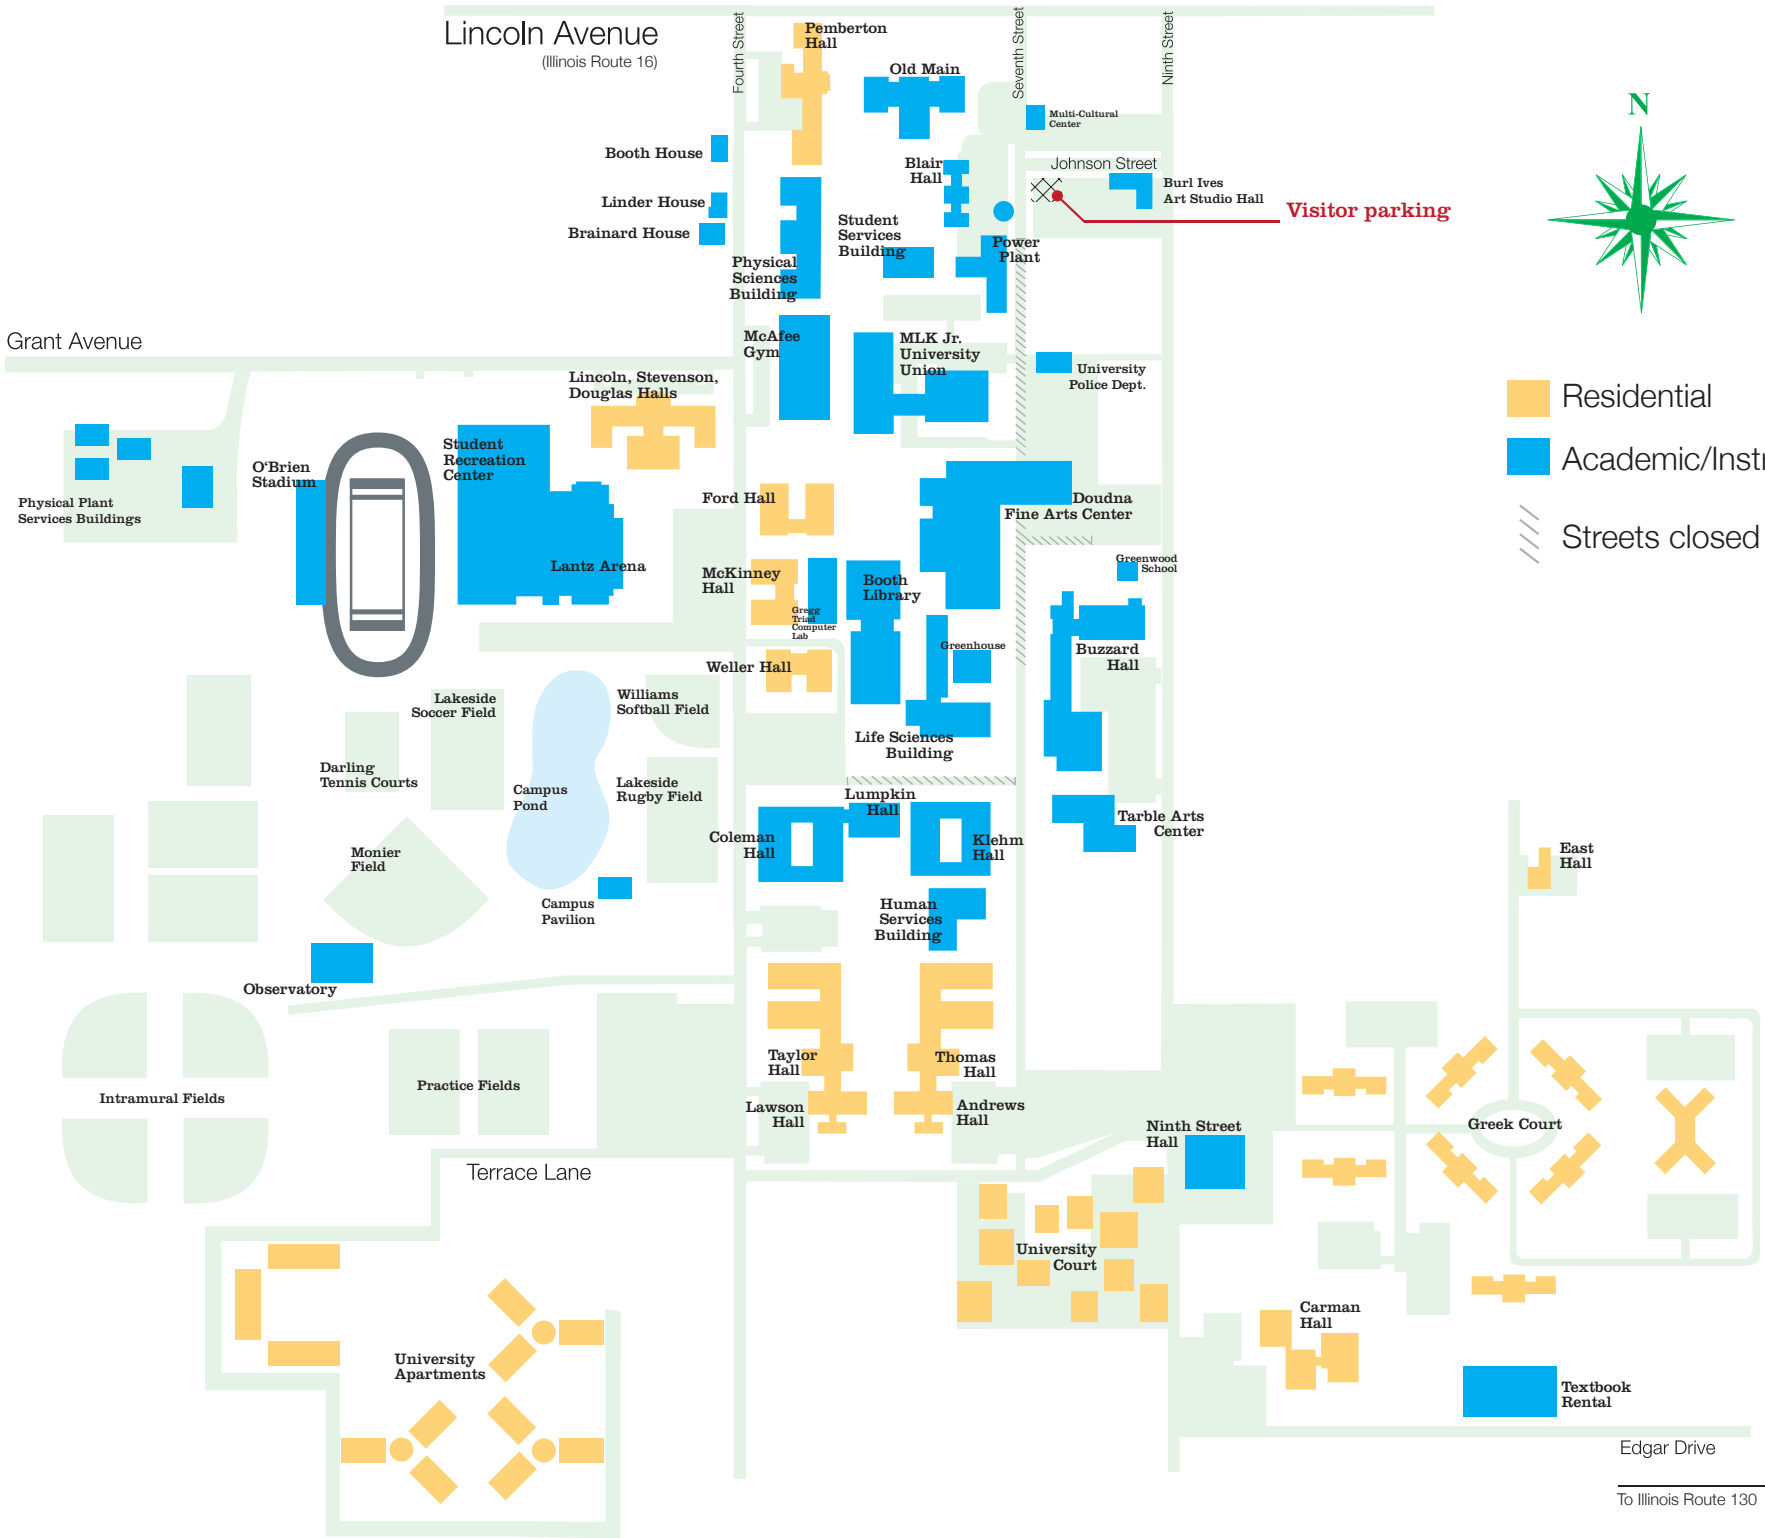

Lincoln Avenue  
(Illinois Route 16)

Grant Avenue

- Residential
- Academic/Instructional
- Streets closed

Visitor parking

Edgar Drive  
To Illinois Route 130