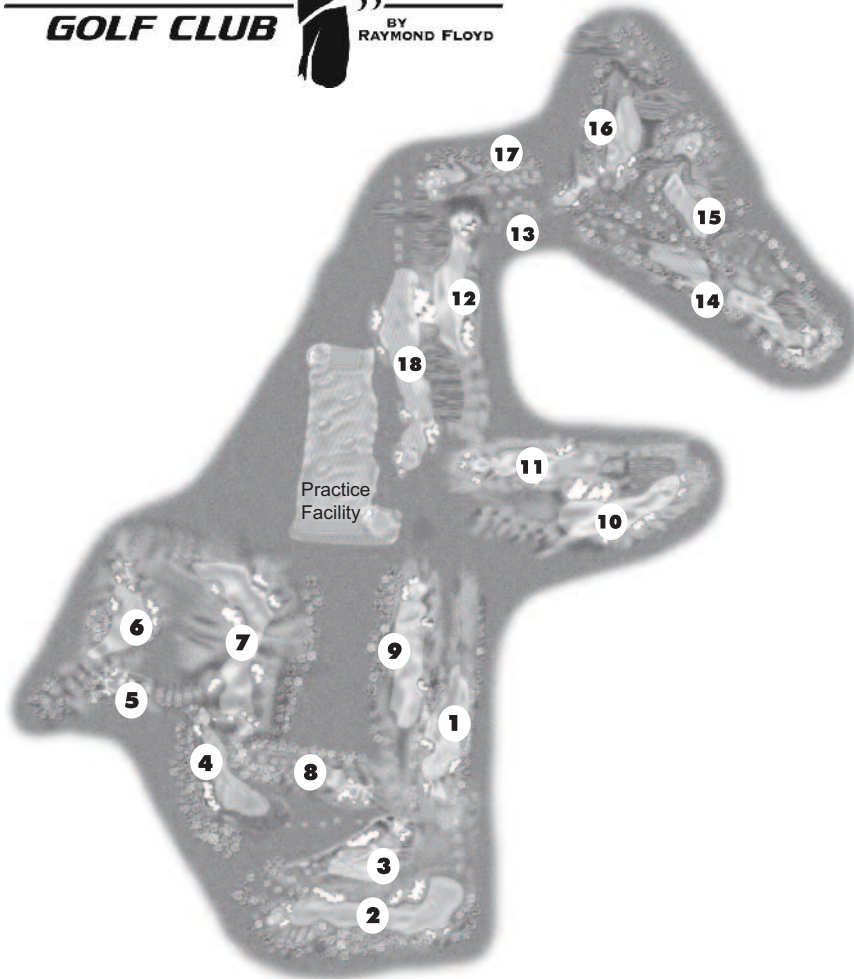

Thank you to the Class 1A

Tournament Managers: Kraig Garber, Chuck Park

Planning Committee: Ben Irwin, Jack Kenny, Tom Mooney, Chris Russell, Kurt Rogers, Carla Sloan, Jo Ann Swansen

Rules Committee: Bill Clevenger, Ben Irwin, Kurt Rogers, Carla Sloan, Darryl Stock, Dean Van Diver

**Red Tail Run Golf Club
Women's Par**

Hole No.	Par Out	
	Yards	Par
1	357	4
2	461	5
3	280	4
4	331	4
5	121	3
6	272	4
7	454	5
8	164	3
9	308	4
Out	2748	36

Hole No.	Par In	
	Yards	Par
10	321	4
11	299	4
12	329	4
13	133	3
14	442	5
15	289	4
16	272	4
17	108	3
18	451	5
In	2646	36
Total	5392	72