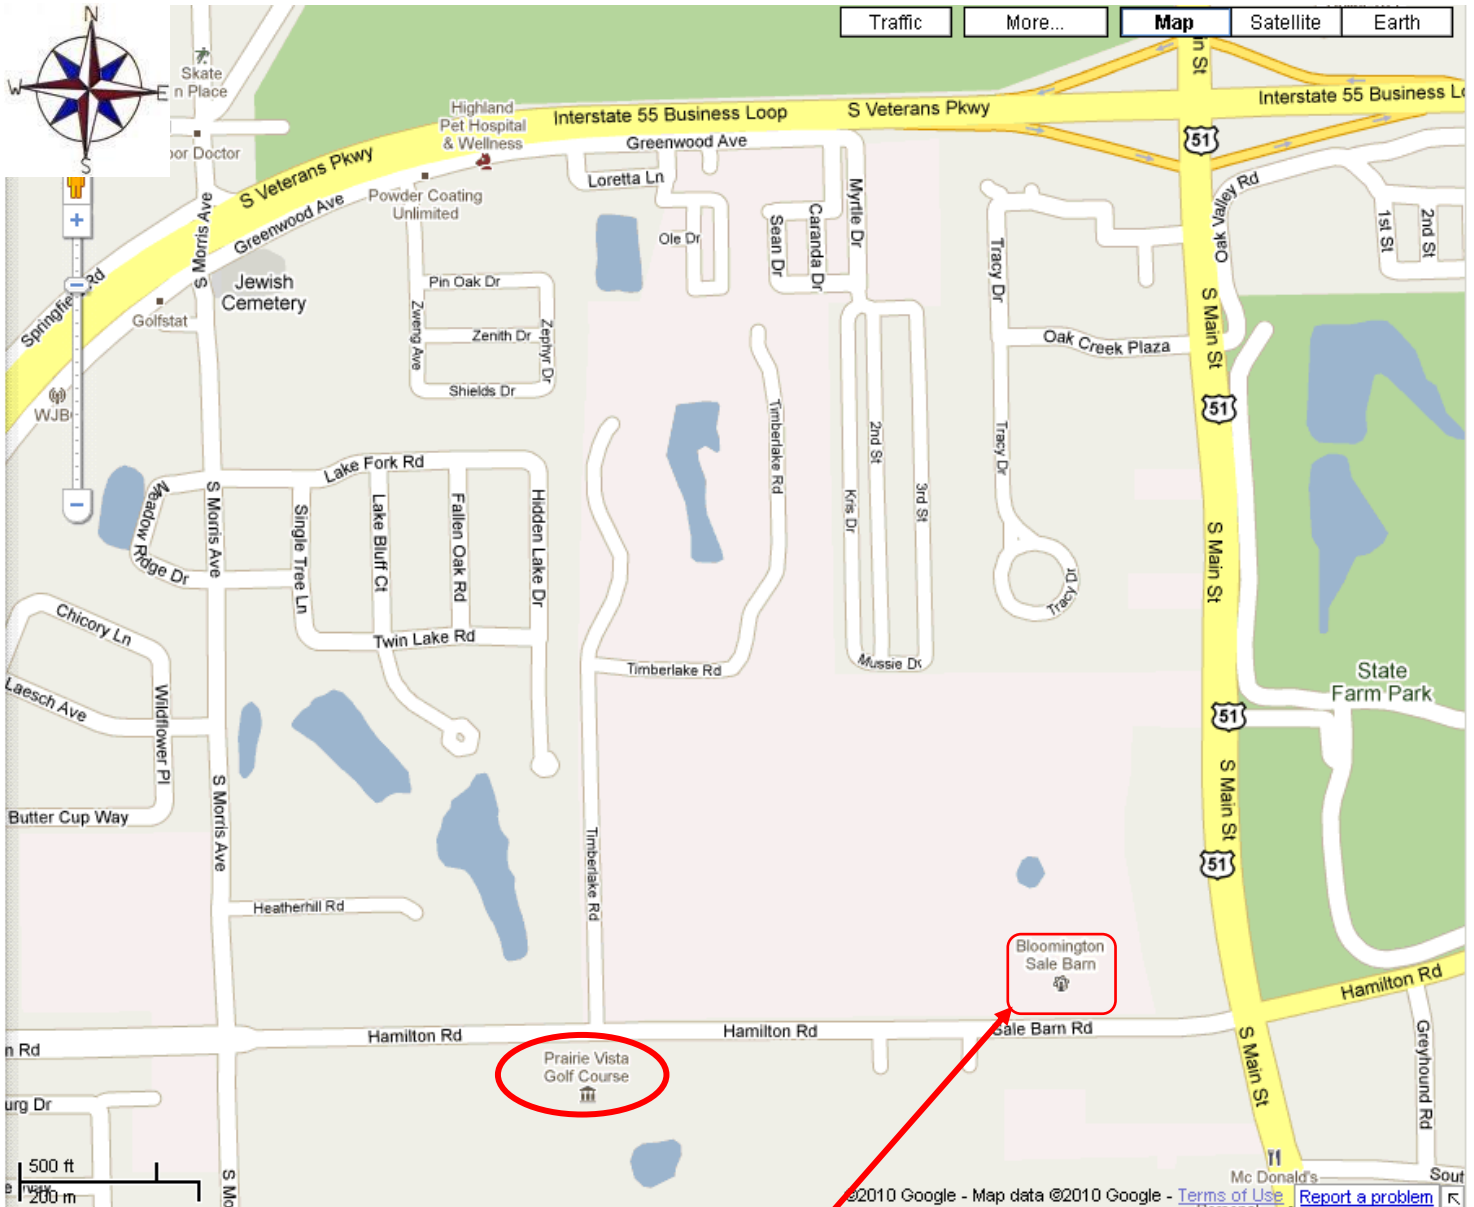

IHSA Boys Golf State Finals Class 1A – Prairie Vista Parking Information

Spectator parking is available at the Bloomington Sale Barn, which is located approximately ¼ mile east of the golf course on Hamilton Road. Parking is on the west side of the Sale Barn. This parking area is accessible for fans by traveling south on Main Street. The best way to approach the Sale Barn from this direction is by getting on IL-51 South off of Veterans' Parkway. As in years past, a shuttle will be running from Sale Barn to the golf course for spectators who wish to take advantage of this service.