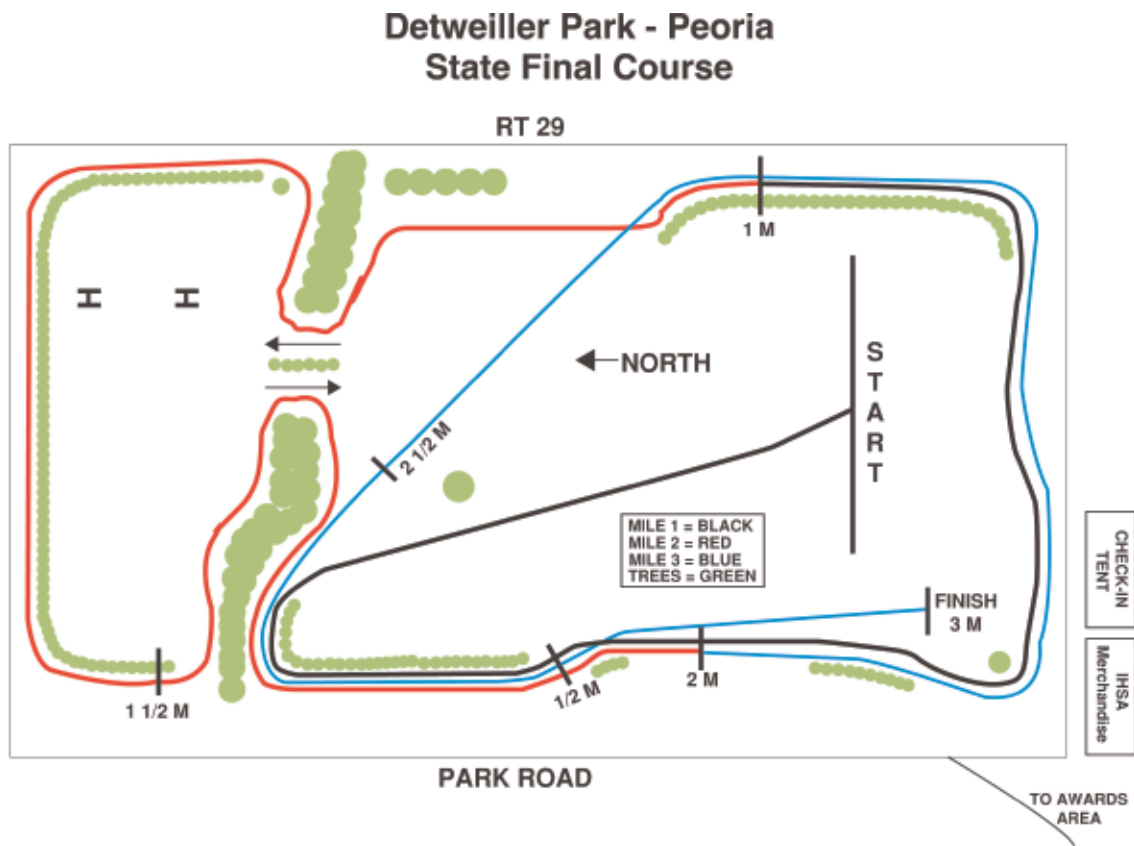

Cross Country - Detweiller Park Course

The IHSA Cross Country State Meets are run over a 3-mile course over a broad, fairly flat field at Detweiller Park, north of Peoria.

The course starts slightly downhill from the south edge of the park. The runners then make one nearly complete circuit of the field, ducking through some trees at the end of the lap into a separate field for about a half mile. Then it's back to the main field for another lap and half to the finish.

NOTE: The course is the same for both boys and girls courses.