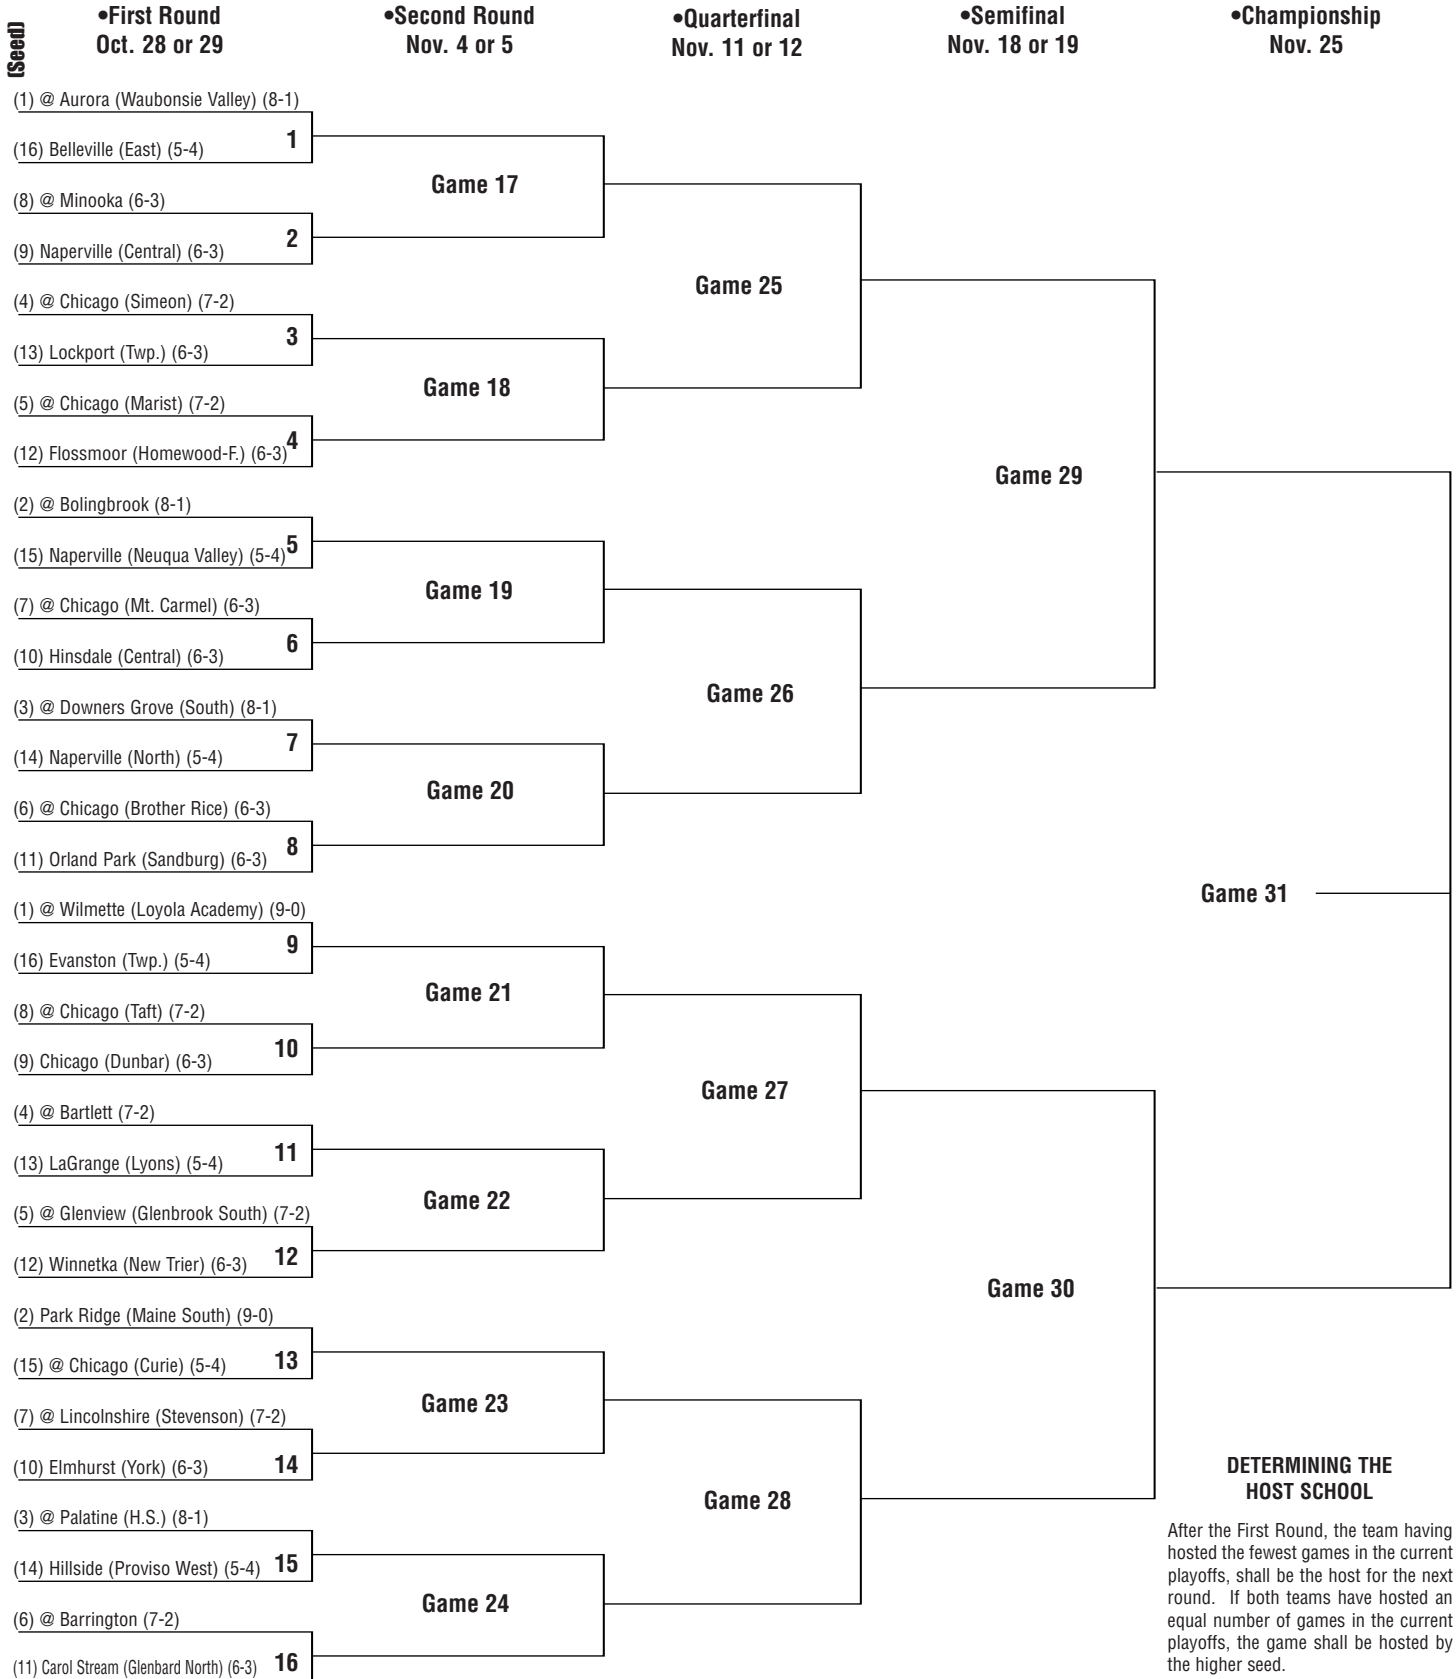

**DETERMINING THE HOST SCHOOL**

After the First Round, the team having hosted the fewest games in the current playoffs, shall be the host for the next round. If both teams have hosted an equal number of games in the current playoffs, the game shall be hosted by the higher seed.