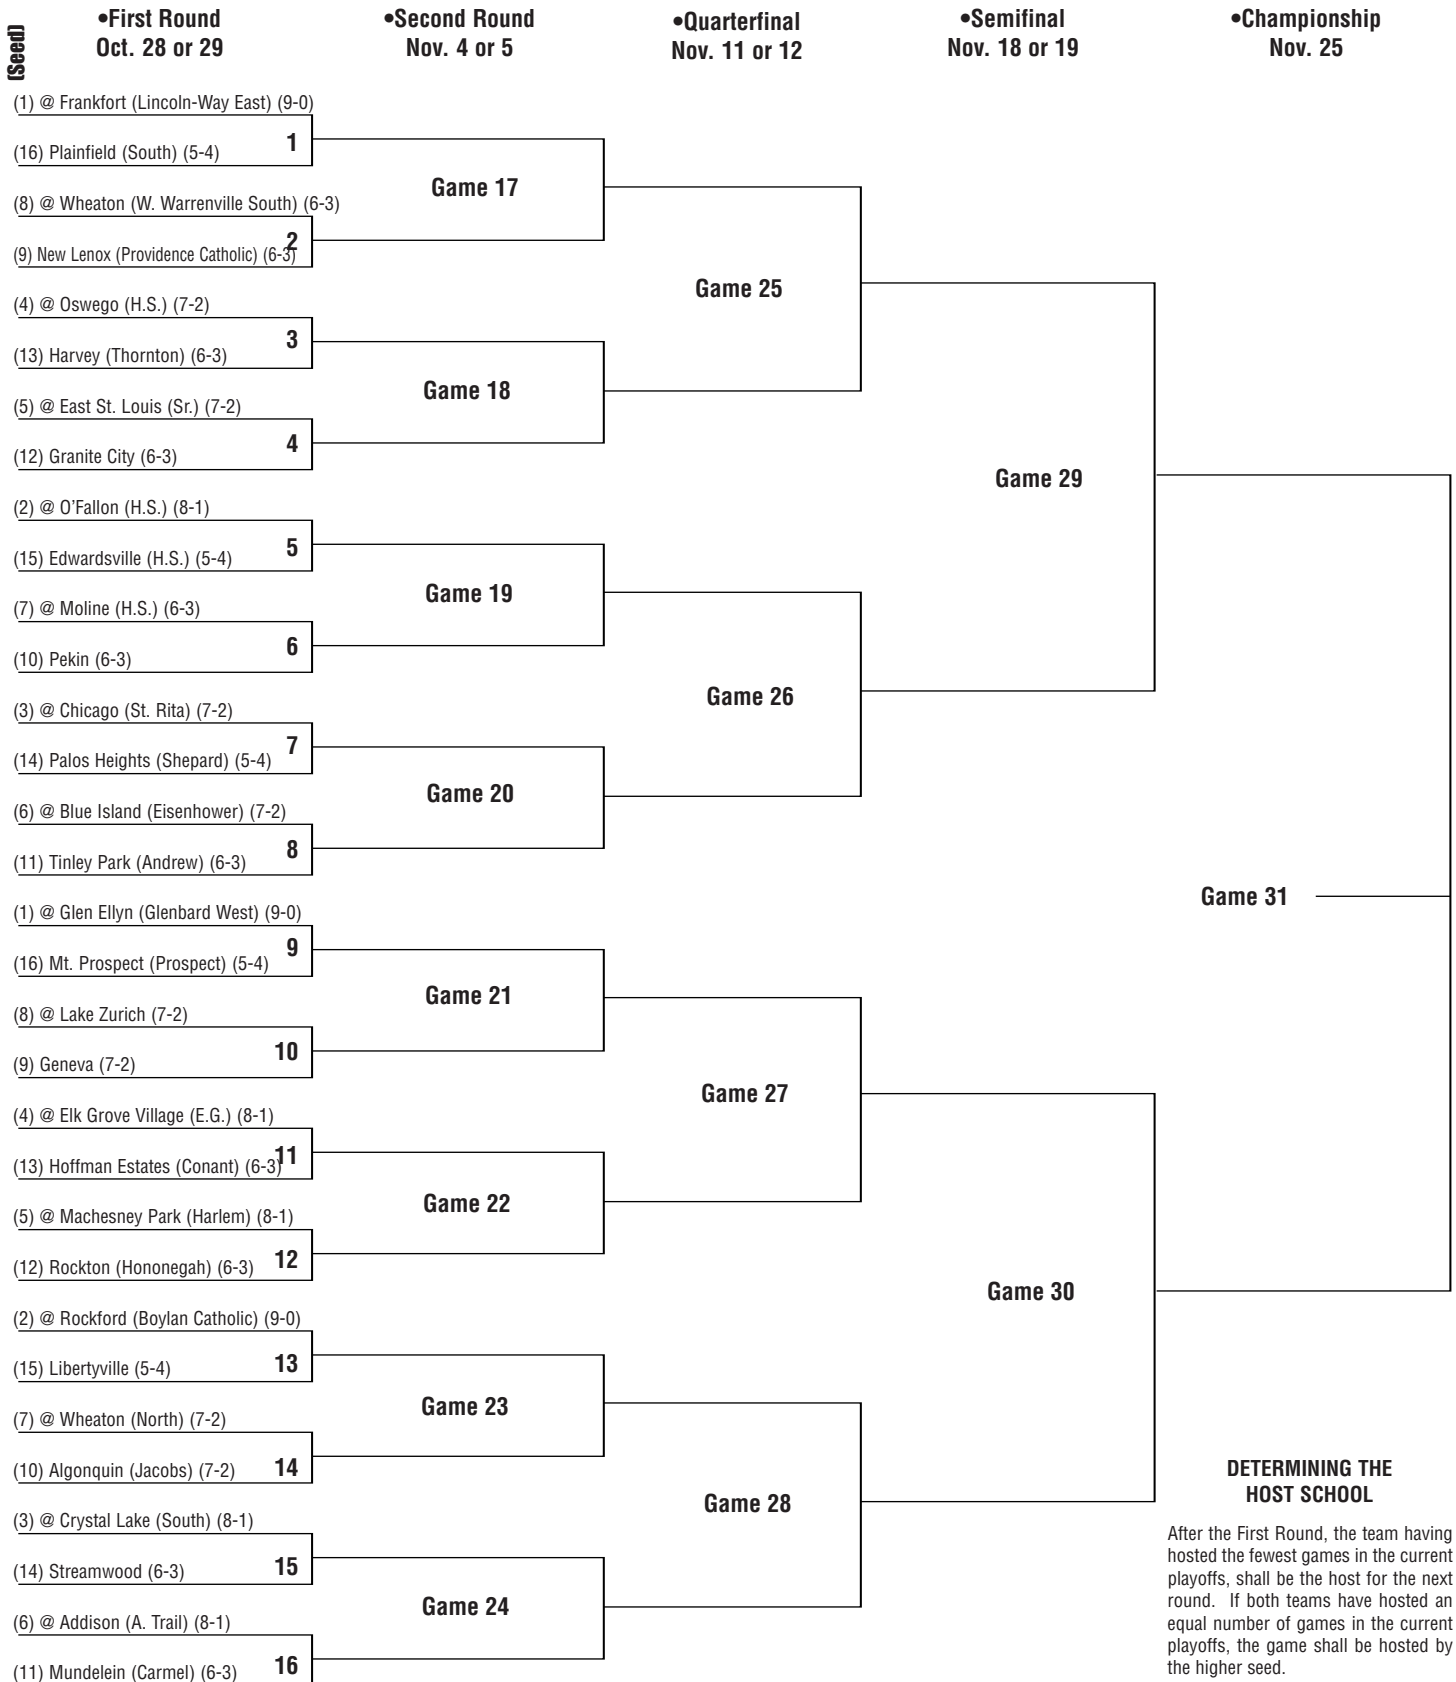

DETERMINING THE HOST SCHOOL

After the First Round, the team having hosted the fewest games in the current playoffs, shall be the host for the next round. If both teams have hosted an equal number of games in the current playoffs, the game shall be hosted by the higher seed.