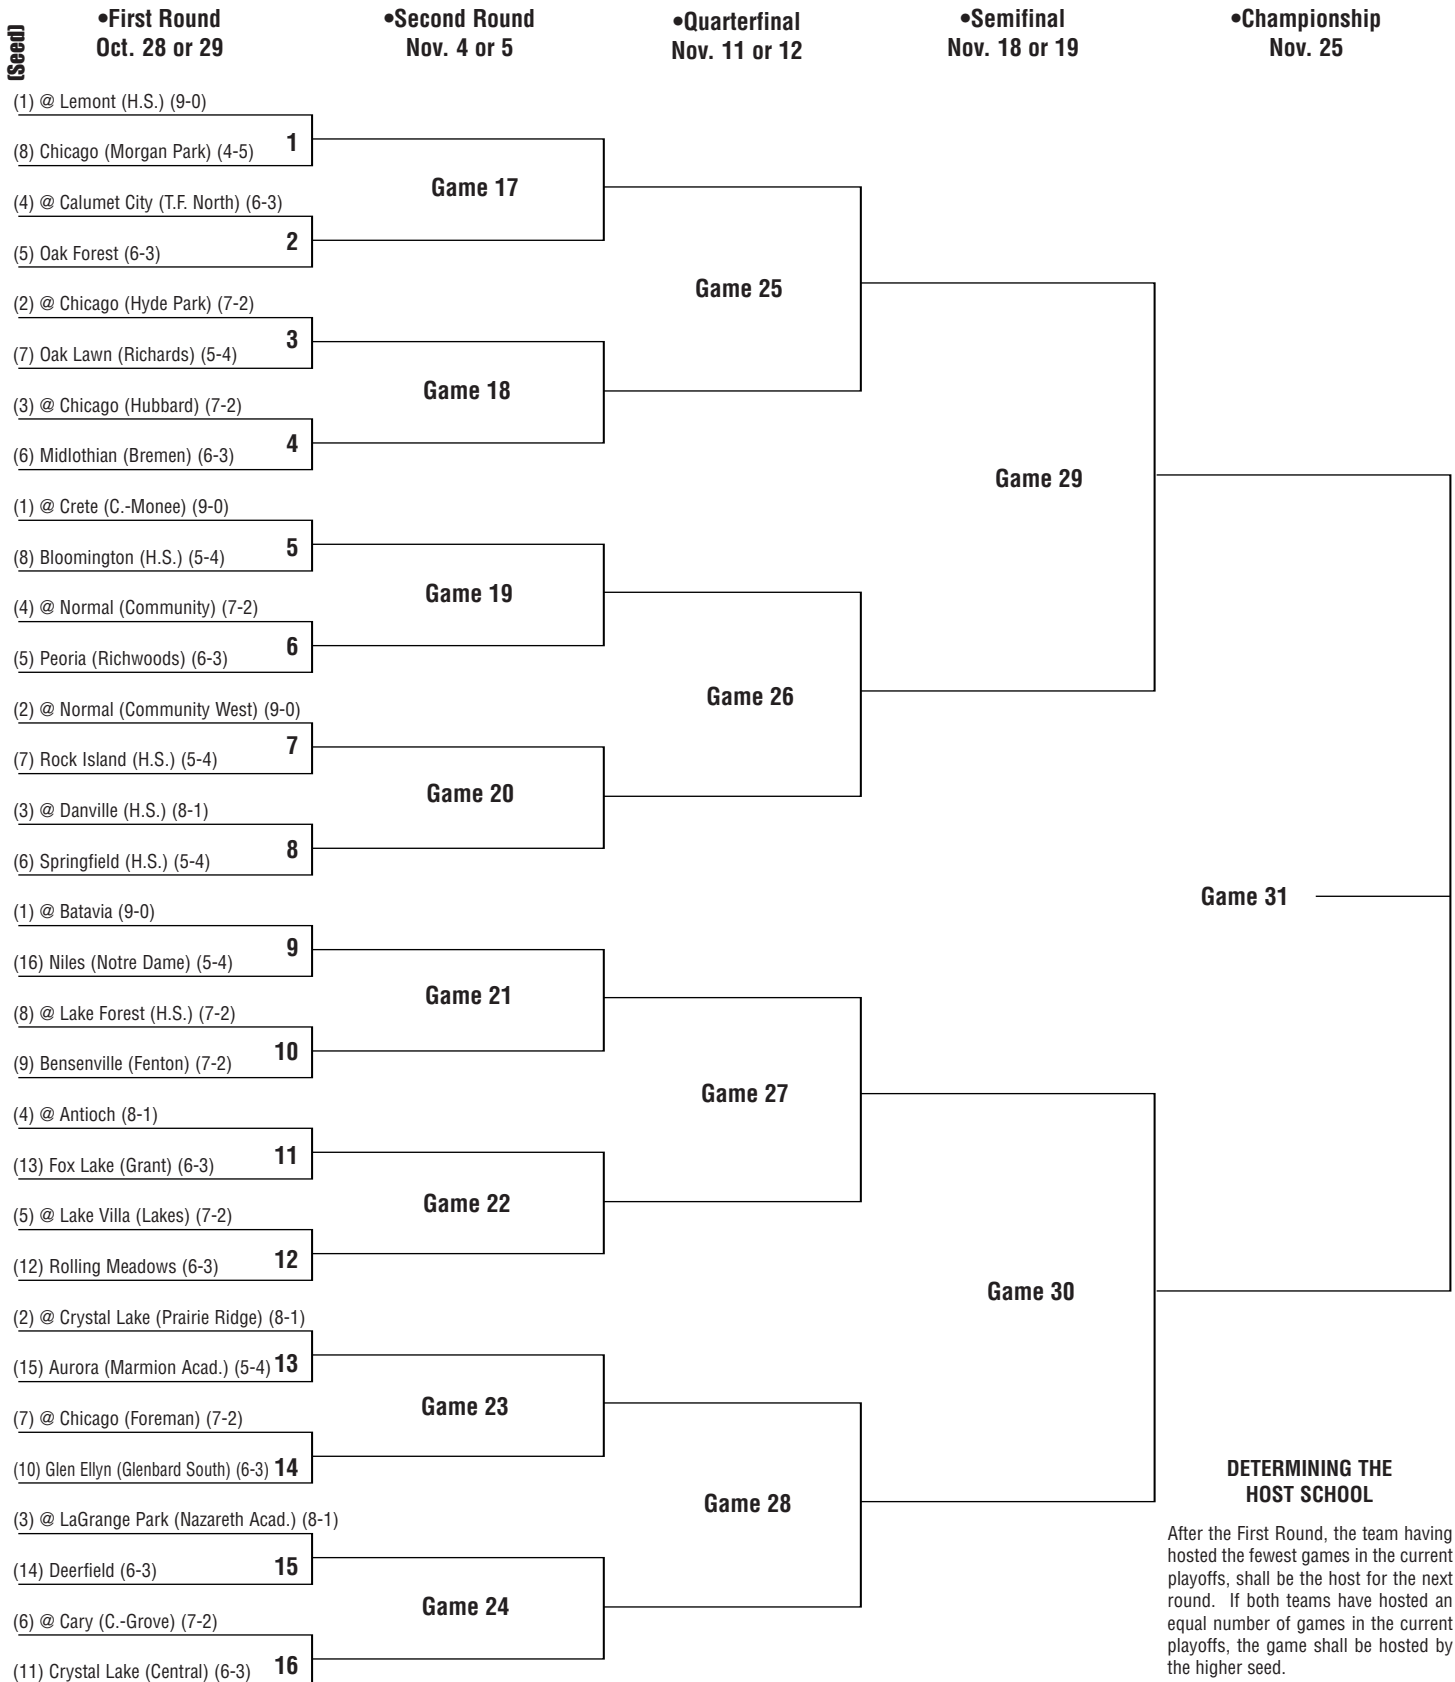

DETERMINING THE HOST SCHOOL

After the First Round, the team having hosted the fewest games in the current playoffs, shall be the host for the next round. If both teams have hosted an equal number of games in the current playoffs, the game shall be hosted by the higher seed.