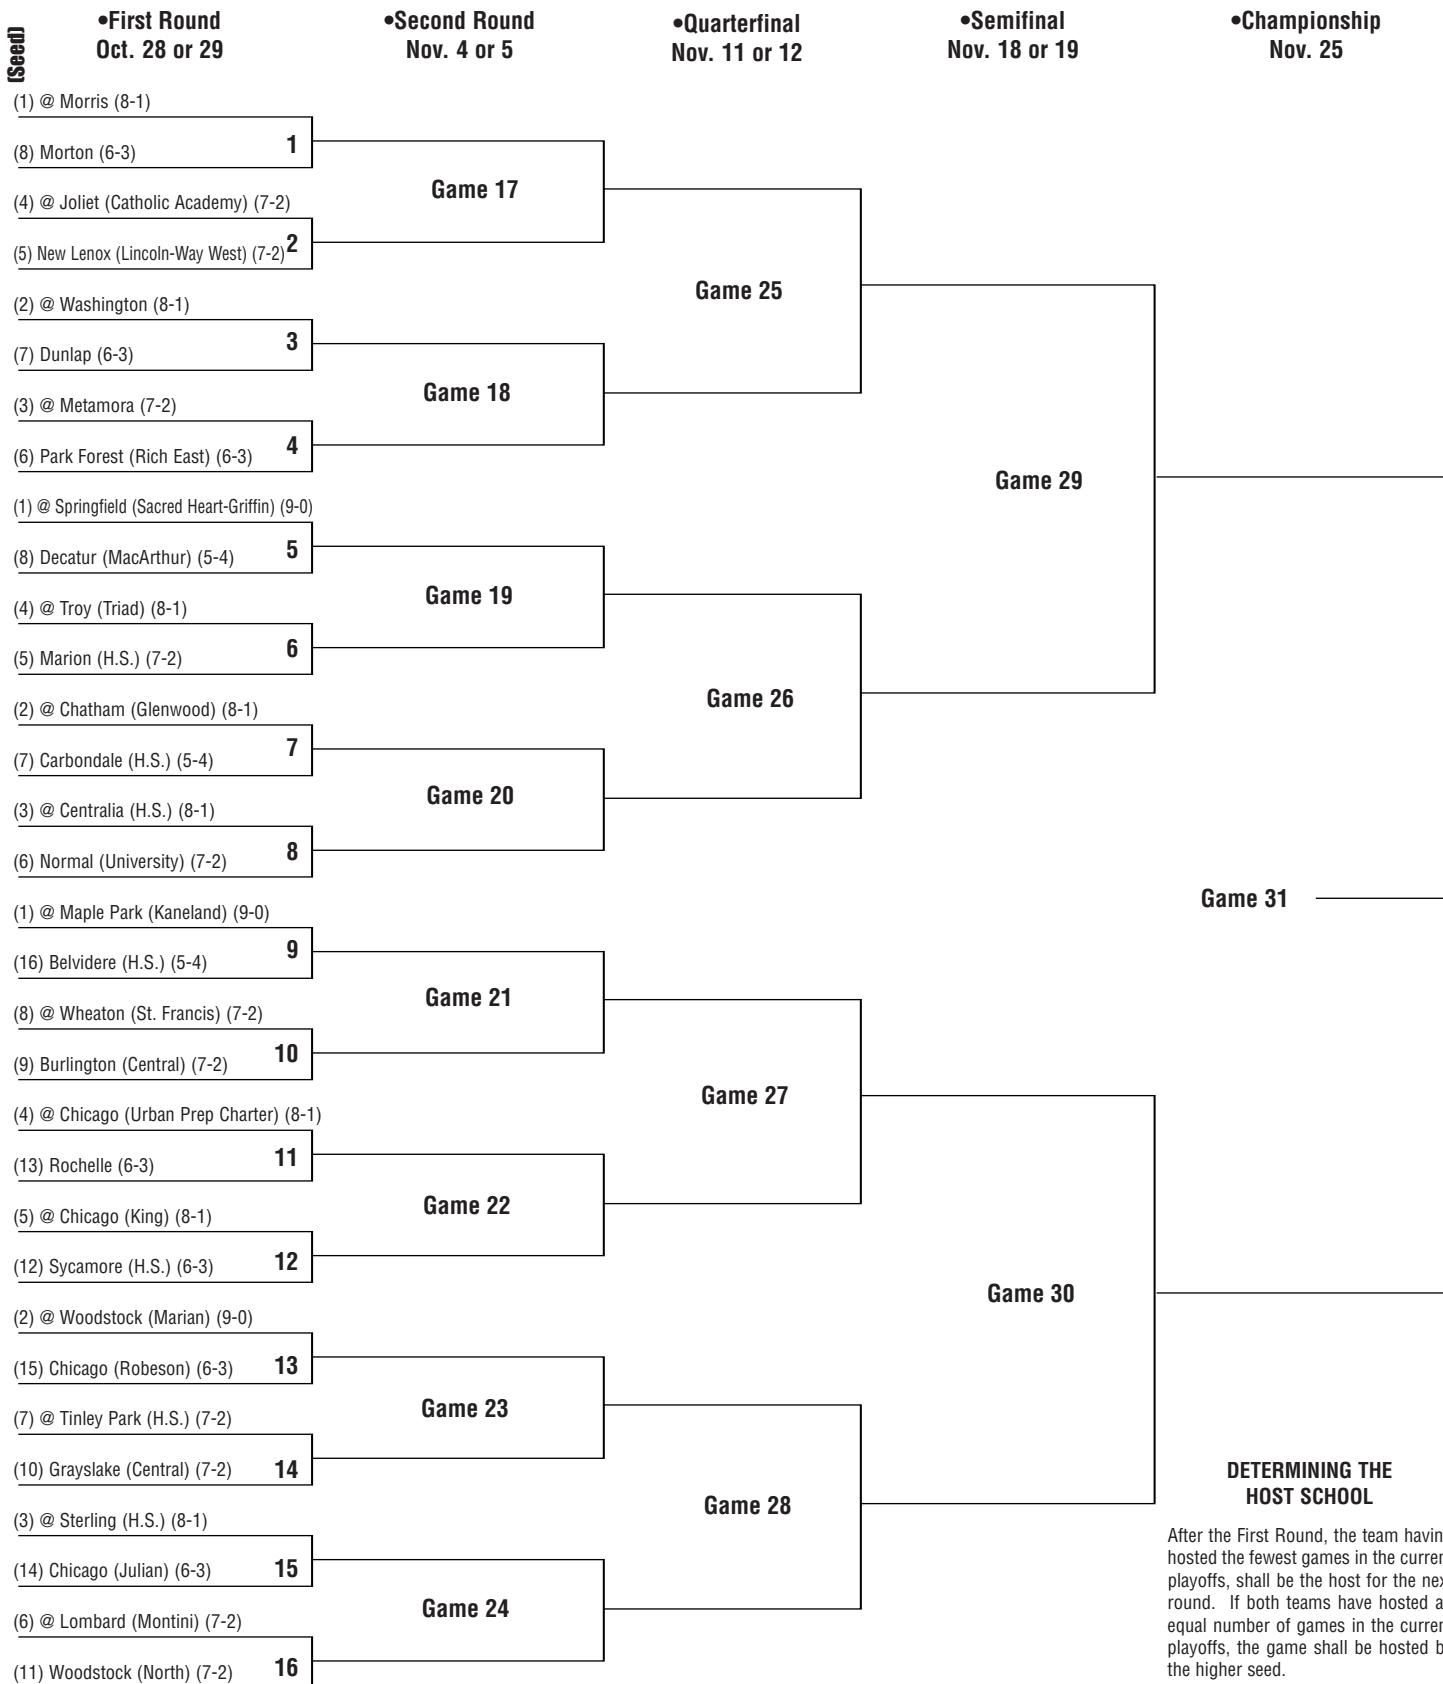

DETERMINING THE HOST SCHOOL

After the First Round, the team having hosted the fewest games in the current playoffs, shall be the host for the next round. If both teams have hosted an equal number of games in the current playoffs, the game shall be hosted by the higher seed.