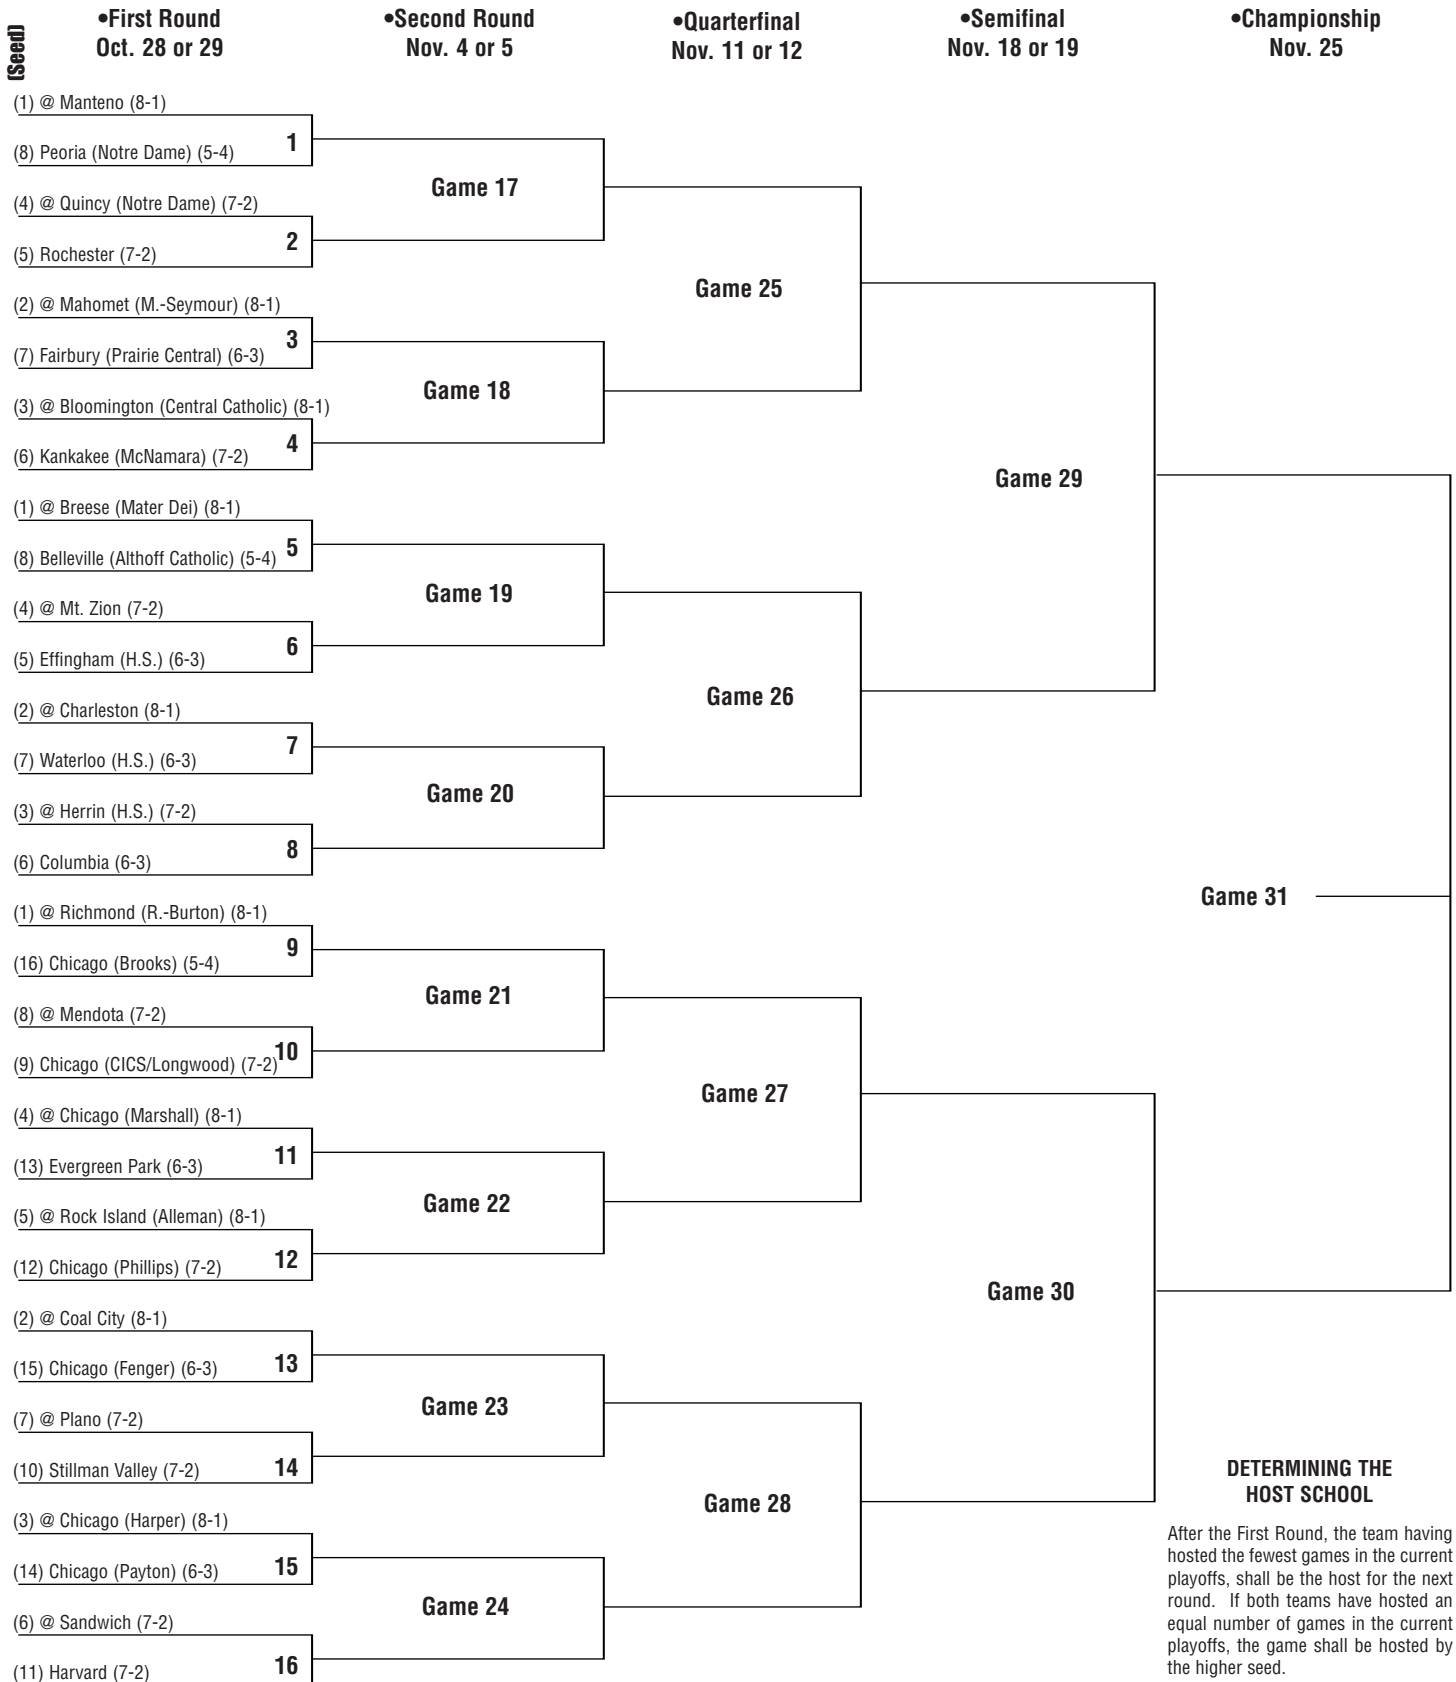

DETERMINING THE HOST SCHOOL

After the First Round, the team having hosted the fewest games in the current playoffs, shall be the host for the next round. If both teams have hosted an equal number of games in the current playoffs, the game shall be hosted by the higher seed.