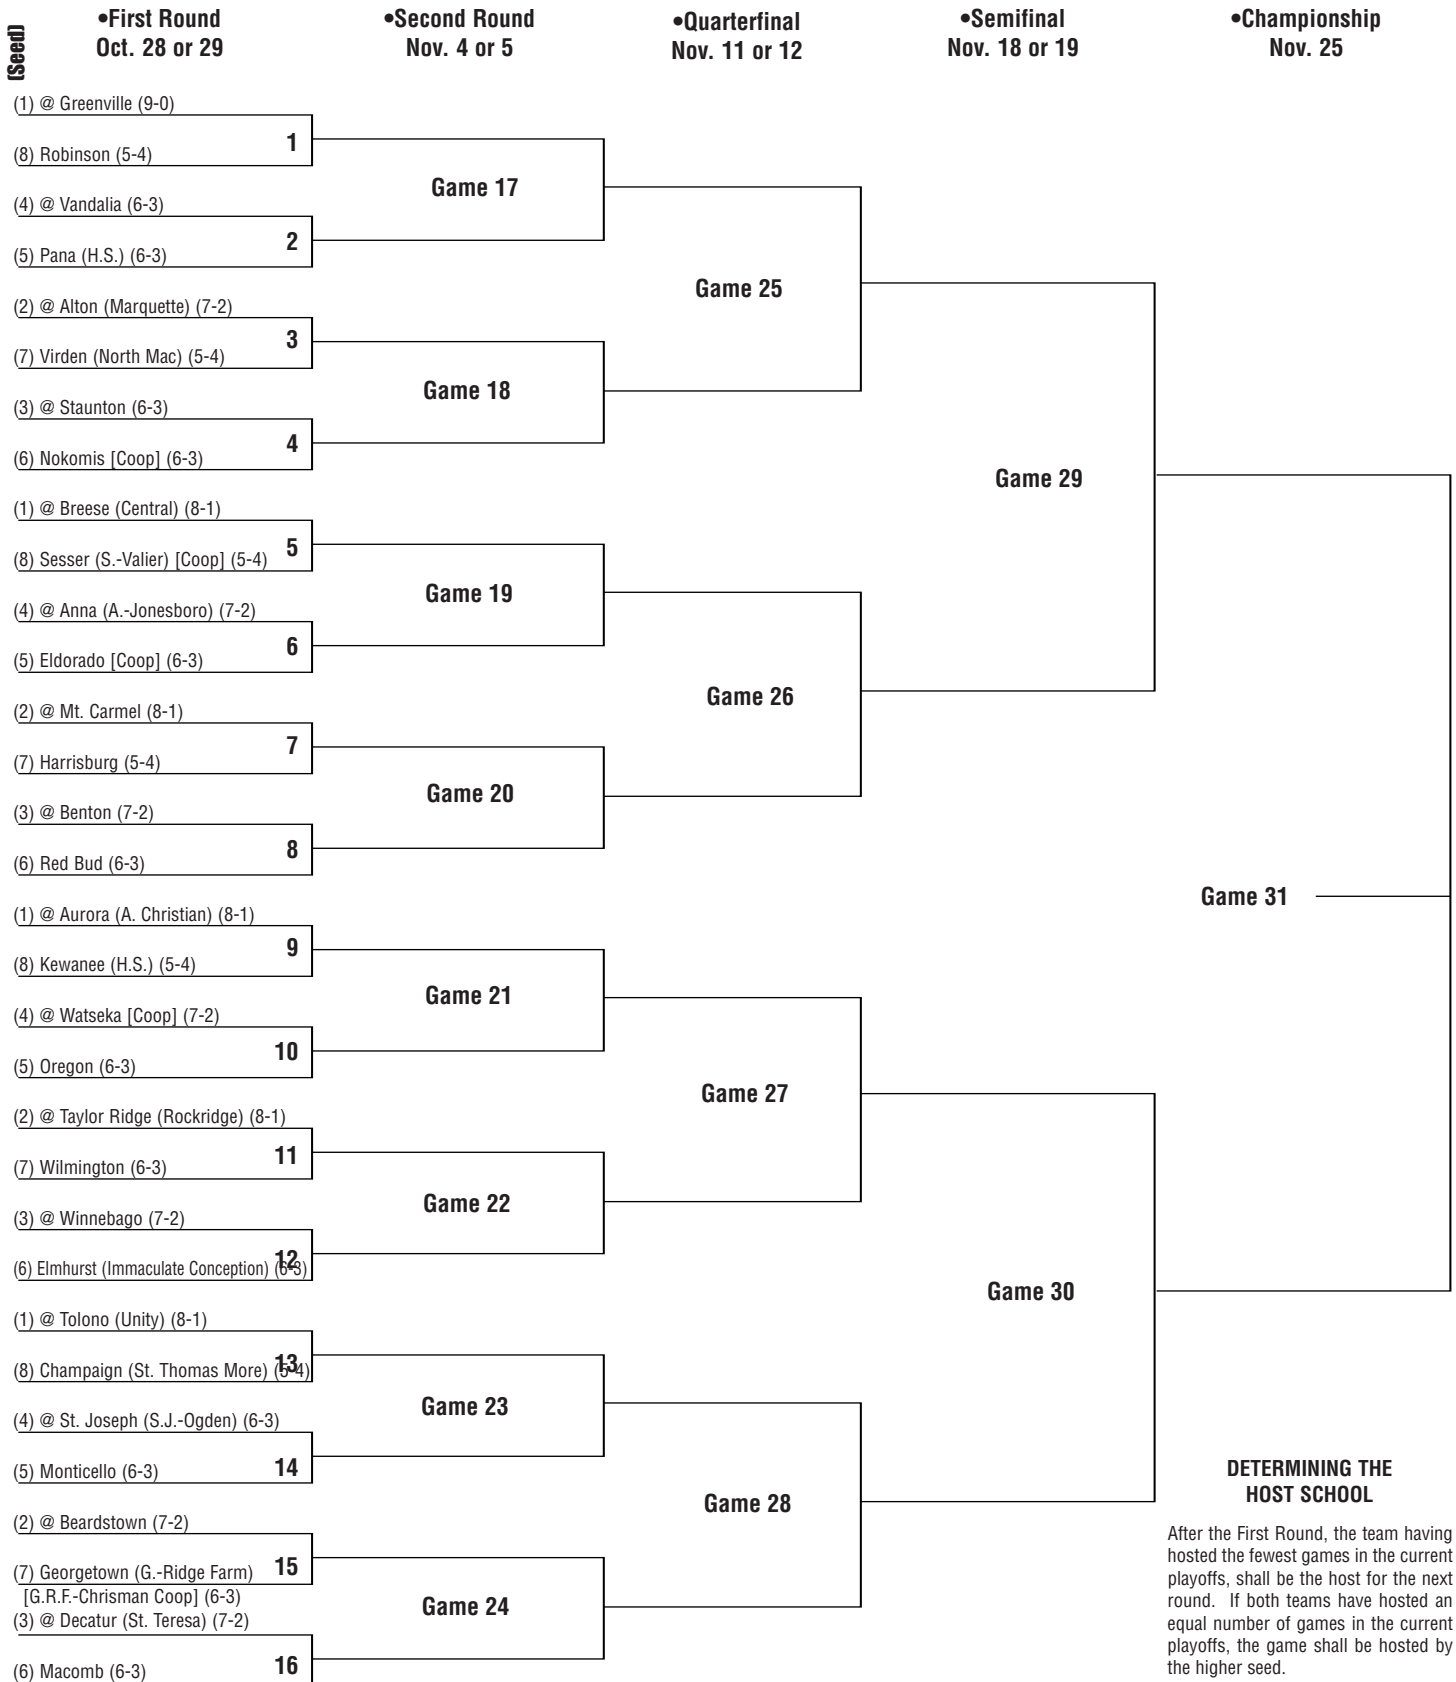

DETERMINING THE HOST SCHOOL

After the First Round, the team having hosted the fewest games in the current playoffs, shall be the host for the next round. If both teams have hosted an equal number of games in the current playoffs, the game shall be hosted by the higher seed.