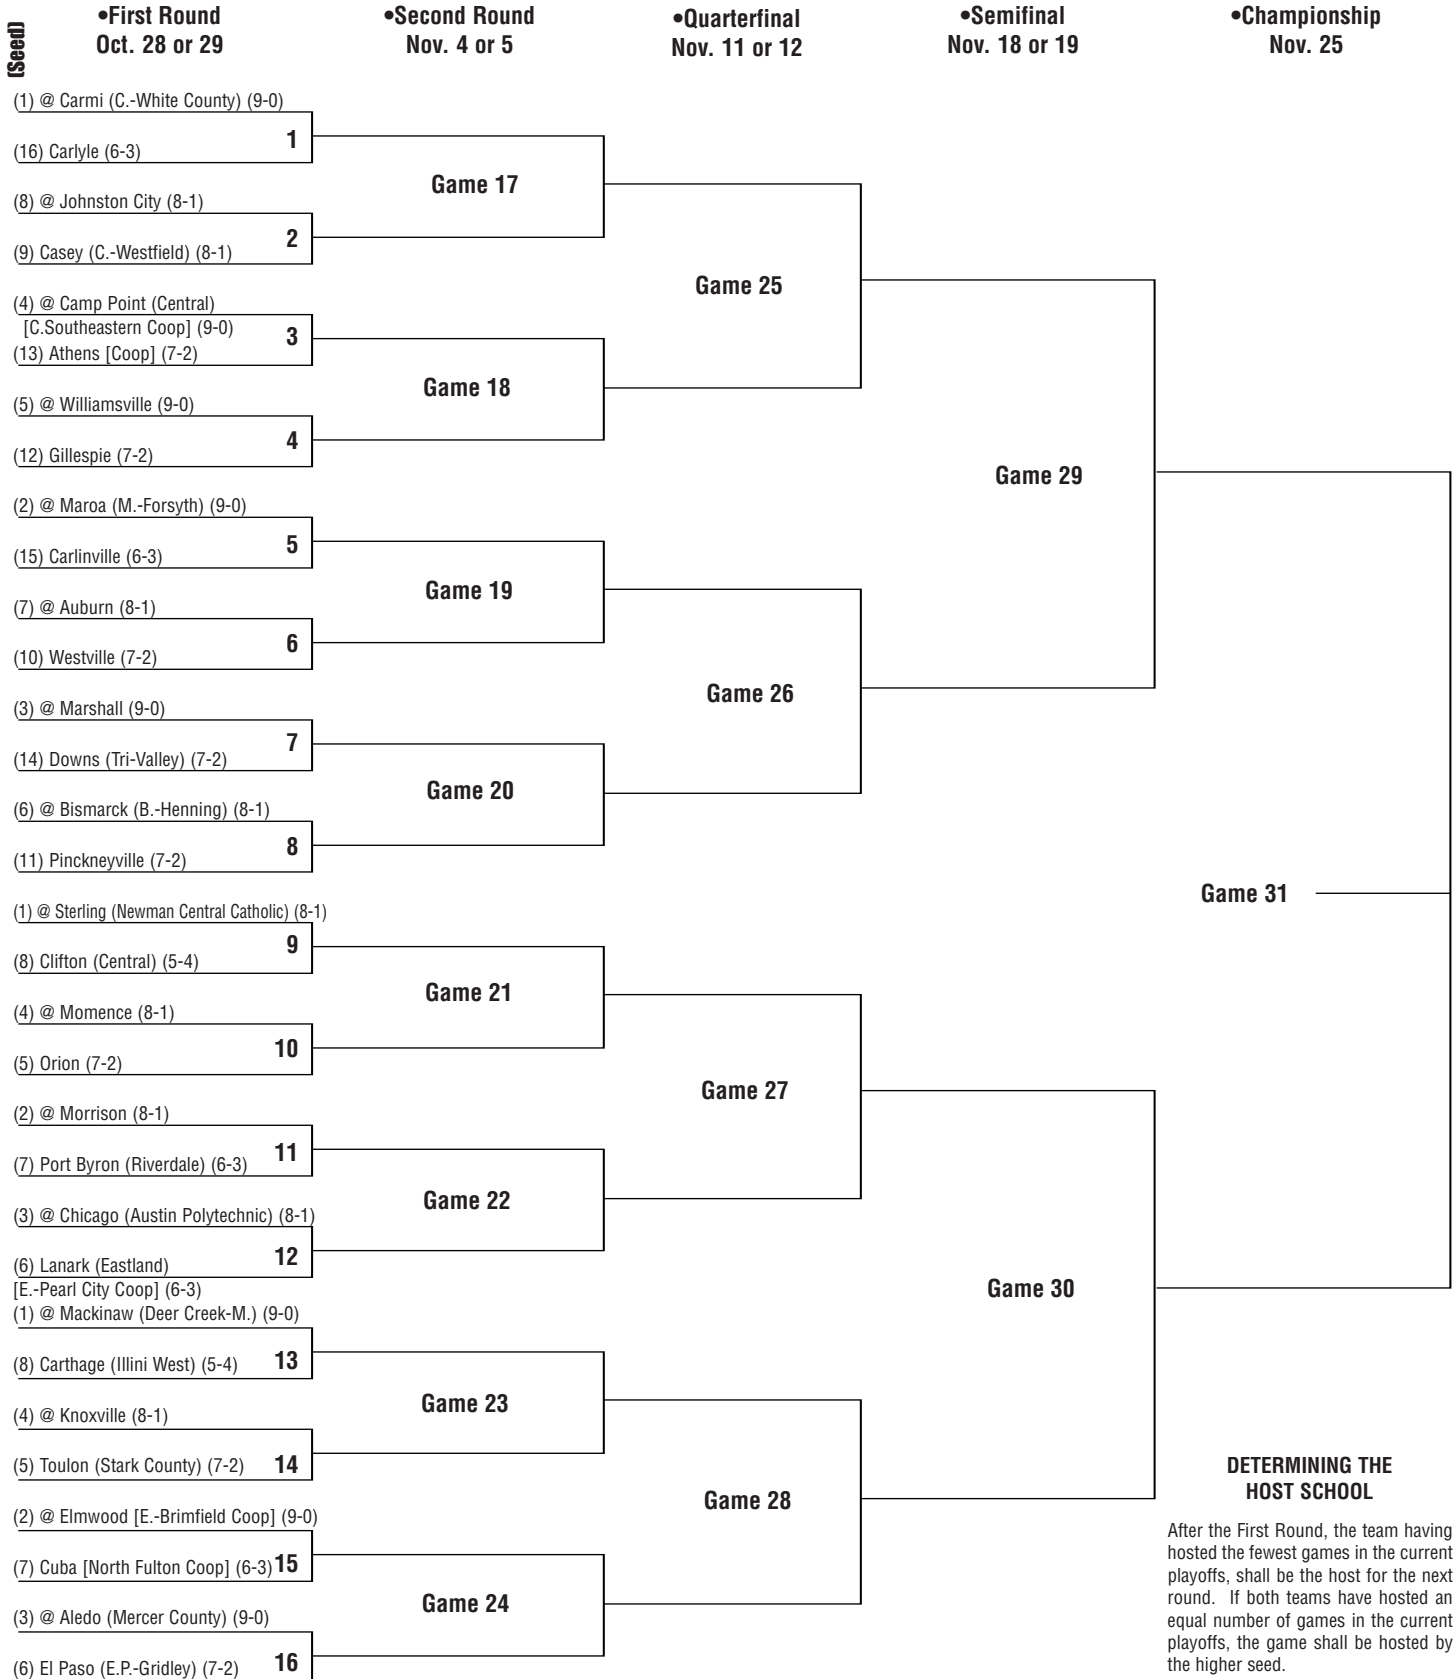

Class 2A Pairings

Enrollment: 300-430

ILLINOIS HIGH SCHOOL ASSOCIATION

THE FUTURE PLAYS HERE

•NOTE: Friday games: If participating schools mutually agree, any game prior to the State Final may be played on Friday. Games shall not be scheduled during school hours.
 Saturday Games: All games shall be scheduled between 1:00 p.m. and 7:00 p.m. If the schools cannot agree, IHSA will set the time.

DETERMINING THE HOST SCHOOL

After the First Round, the team having hosted the fewest games in the current playoffs, shall be the host for the next round. If both teams have hosted an equal number of games in the current playoffs, the game shall be hosted by the higher seed.