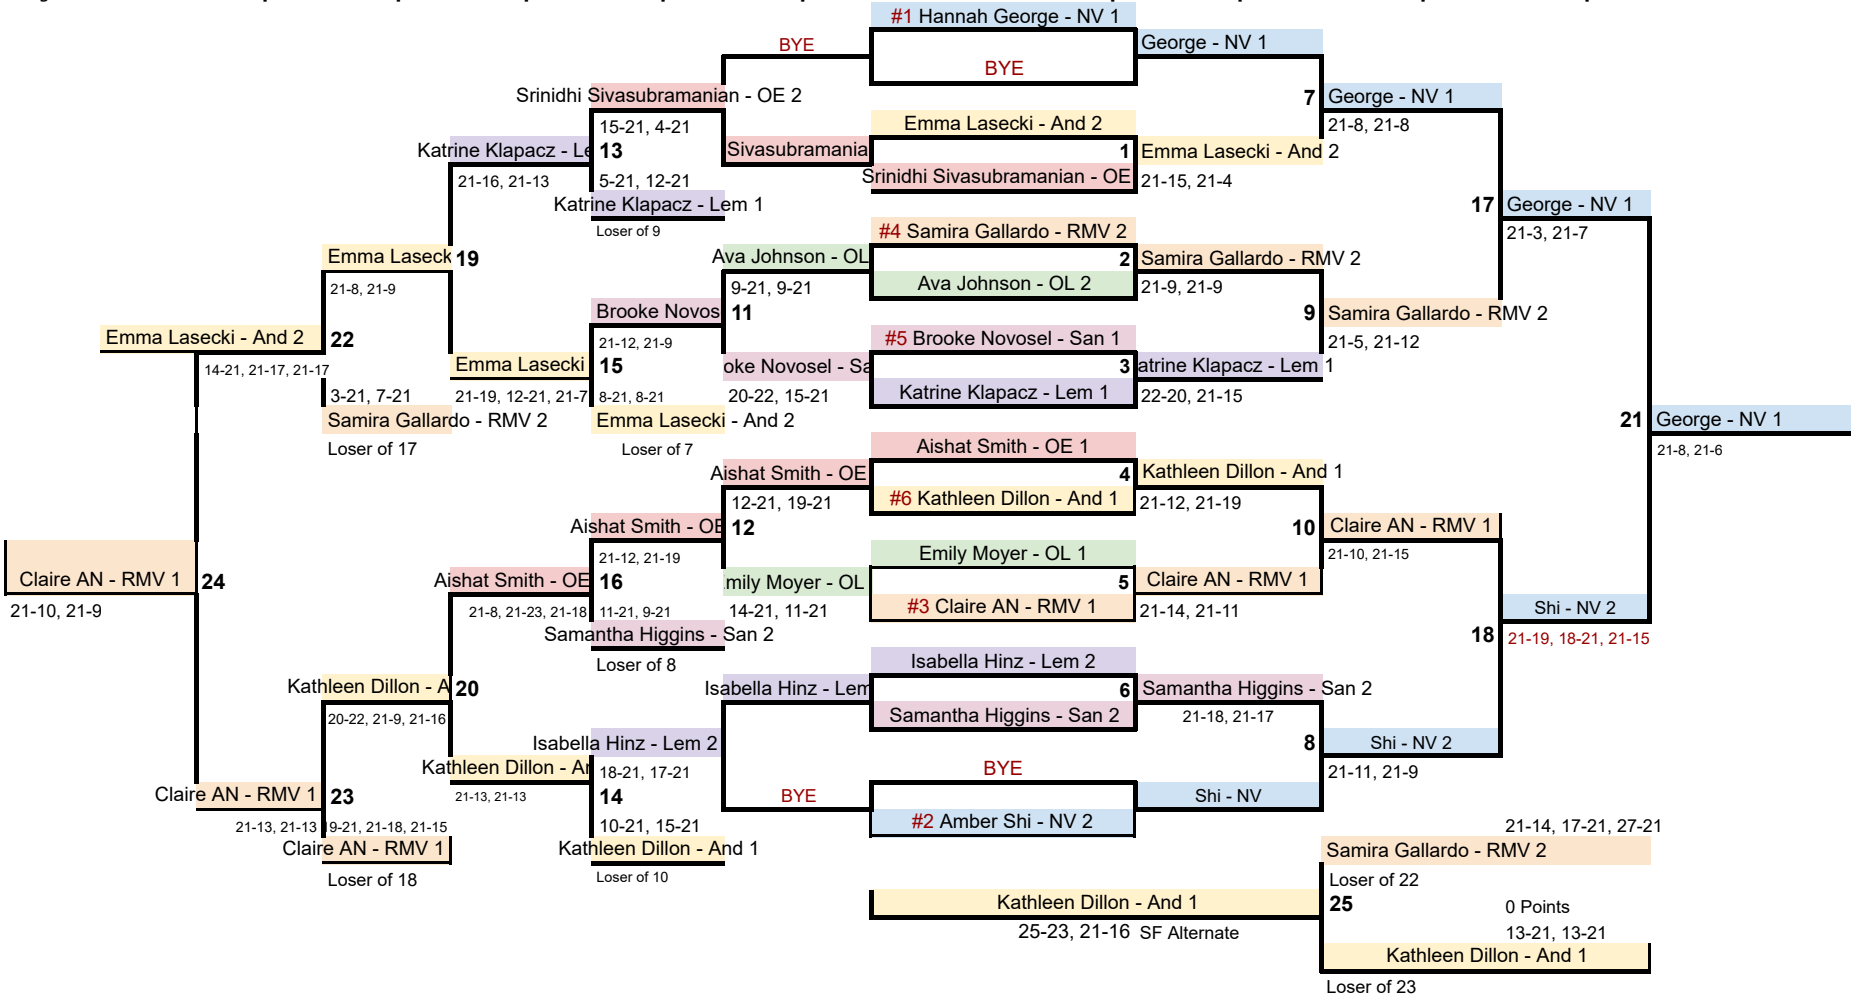

Doubles

Singles

.5 pt

1.0 pt

.5 pt

.5 pt

.5 pt

1.0 pt

1.0 pt

2.0 pt

1.0 pt

IHSA BADMINTON

NEUQUA VALLEY 2024 SECTIONAL

Team	1st Singles	2nd Singles	1st Doubles	2nd Doubles	Total	Place
Andrew	2	3	3	3.5	11.5	2nd
Lemont	1.5	0	1.5	1.5	4.5	4th
Neuqua Valley	5	4	5	4	18	1st
Oak Lawn	0	0	0	0	0	7th
Oswego East	1	0	1	1.5	3.5	5th
Romeoville	3.5	2	1	1	7.5	3rd
Sandburg	0.5	1	1	0	2.5	6th