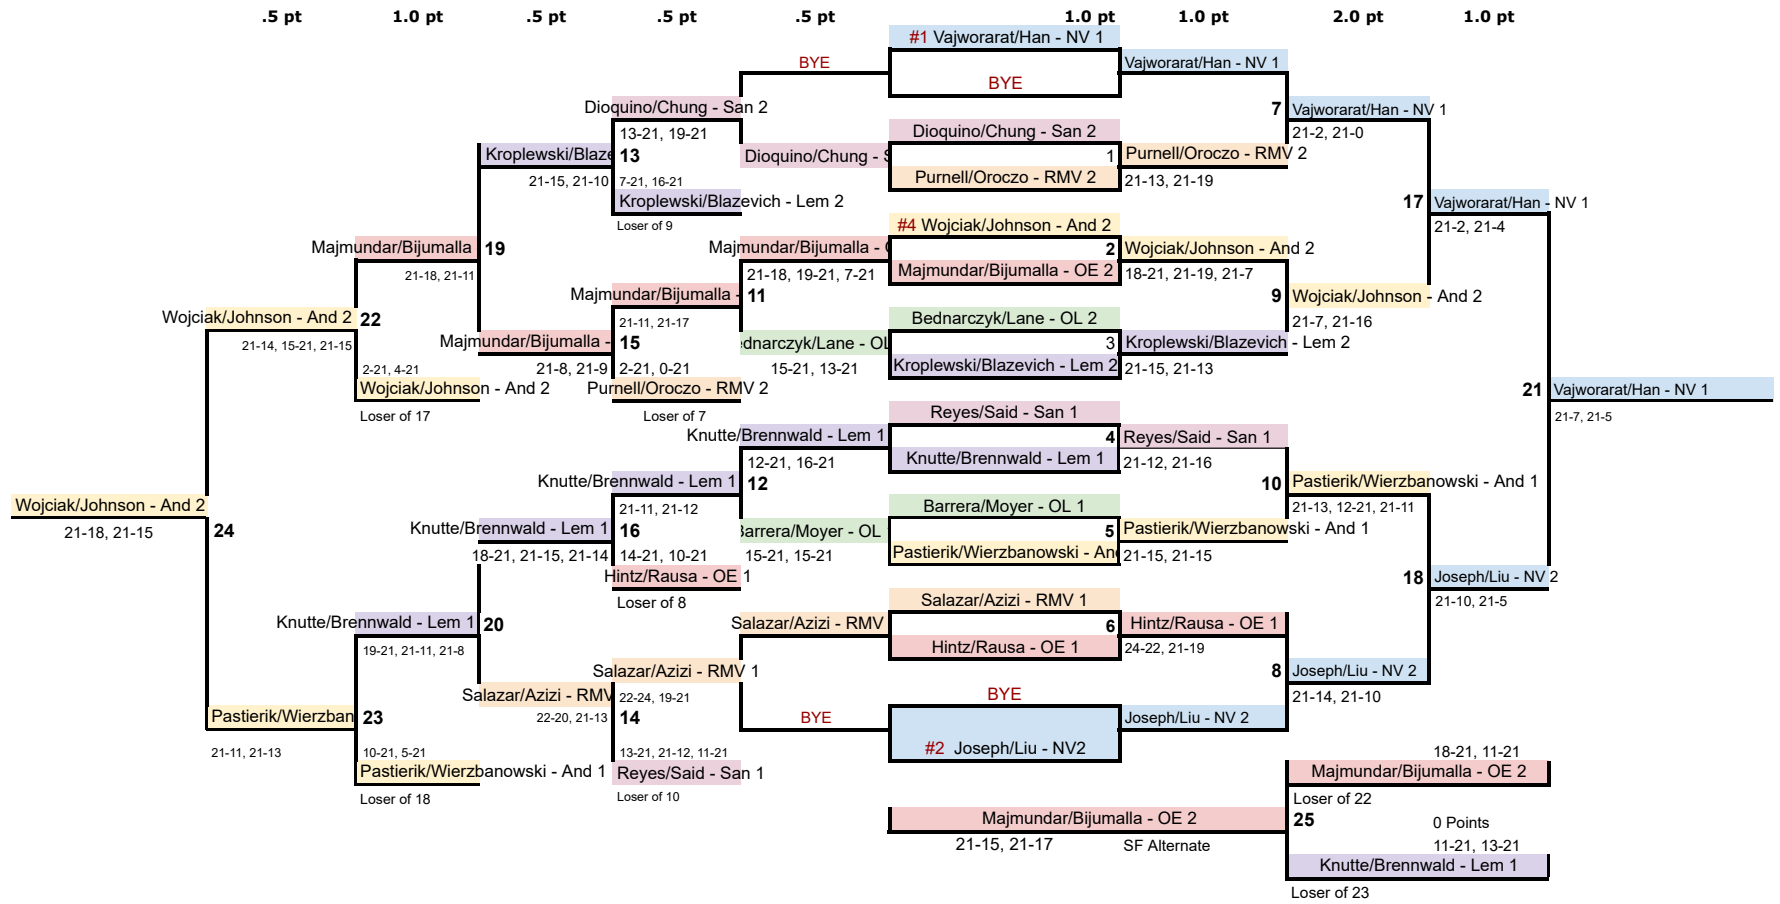

Doubles

Singles

.5 pt

1.0 pt

.5 pt

.5 pt

.5 pt

1.0 pt

1.0 pt

2.0 pt

1.0 pt

IHSA BADMINTON

NEUQUA VALLEY 2024 SECTIONAL

Team	1st Singles	2nd Singles	1st Doubles	2nd Doubles	Total	Place
Andrew	2	3	3	3.5	11.5	2nd
Lemont	1.5	0	1.5	1.5	4.5	4th
Neuqua Valley	5	4	5	4	18	1st
Oak Lawn	0	0	0	0	0	7th
Oswego East	1	0	1	1.5	3.5	5th
Romeoville	3.5	2	1	1	7.5	3rd
Sandburg	0.5	1	1	0	2.5	6th