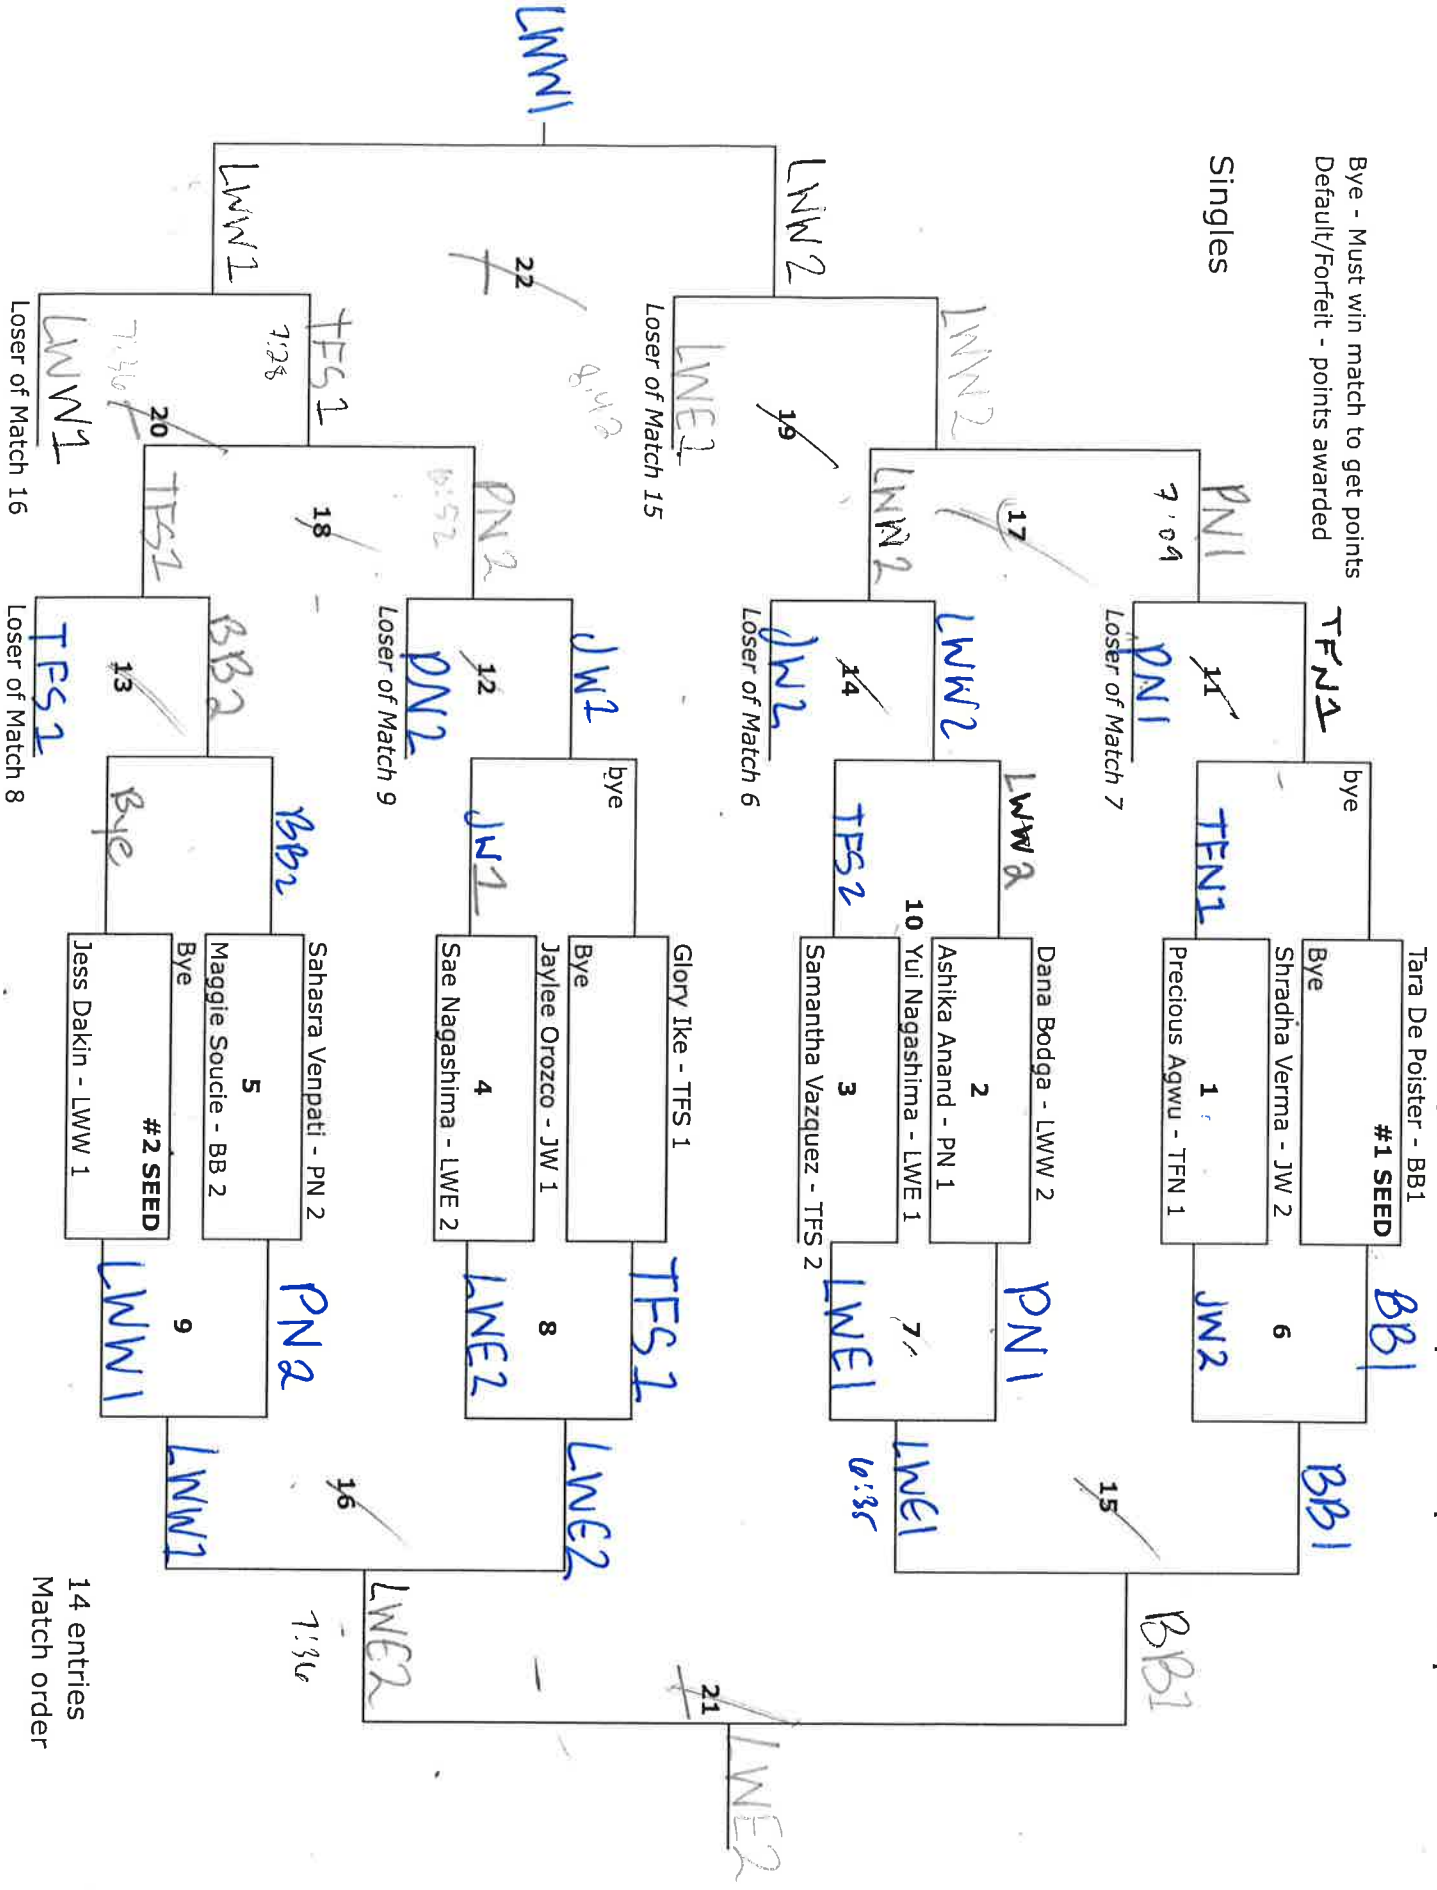

.5 pt 1.0 pt .5 pt .5 pt .5 pt 1.0 pt 1.0 pt 2.0 pt 1.0 pt

Bye - Must win match to get points
Default/Forfeit - points awarded

Singles

14 entries
Match order

.5 pt 1.0 pt .5 pt .5 pt 1.0 pt 1.0 pt 2.0 pt 1.0 pt

Bye - Must win match to get points
Default/Forfeit - points awarded

Singles

14 entries
Match order