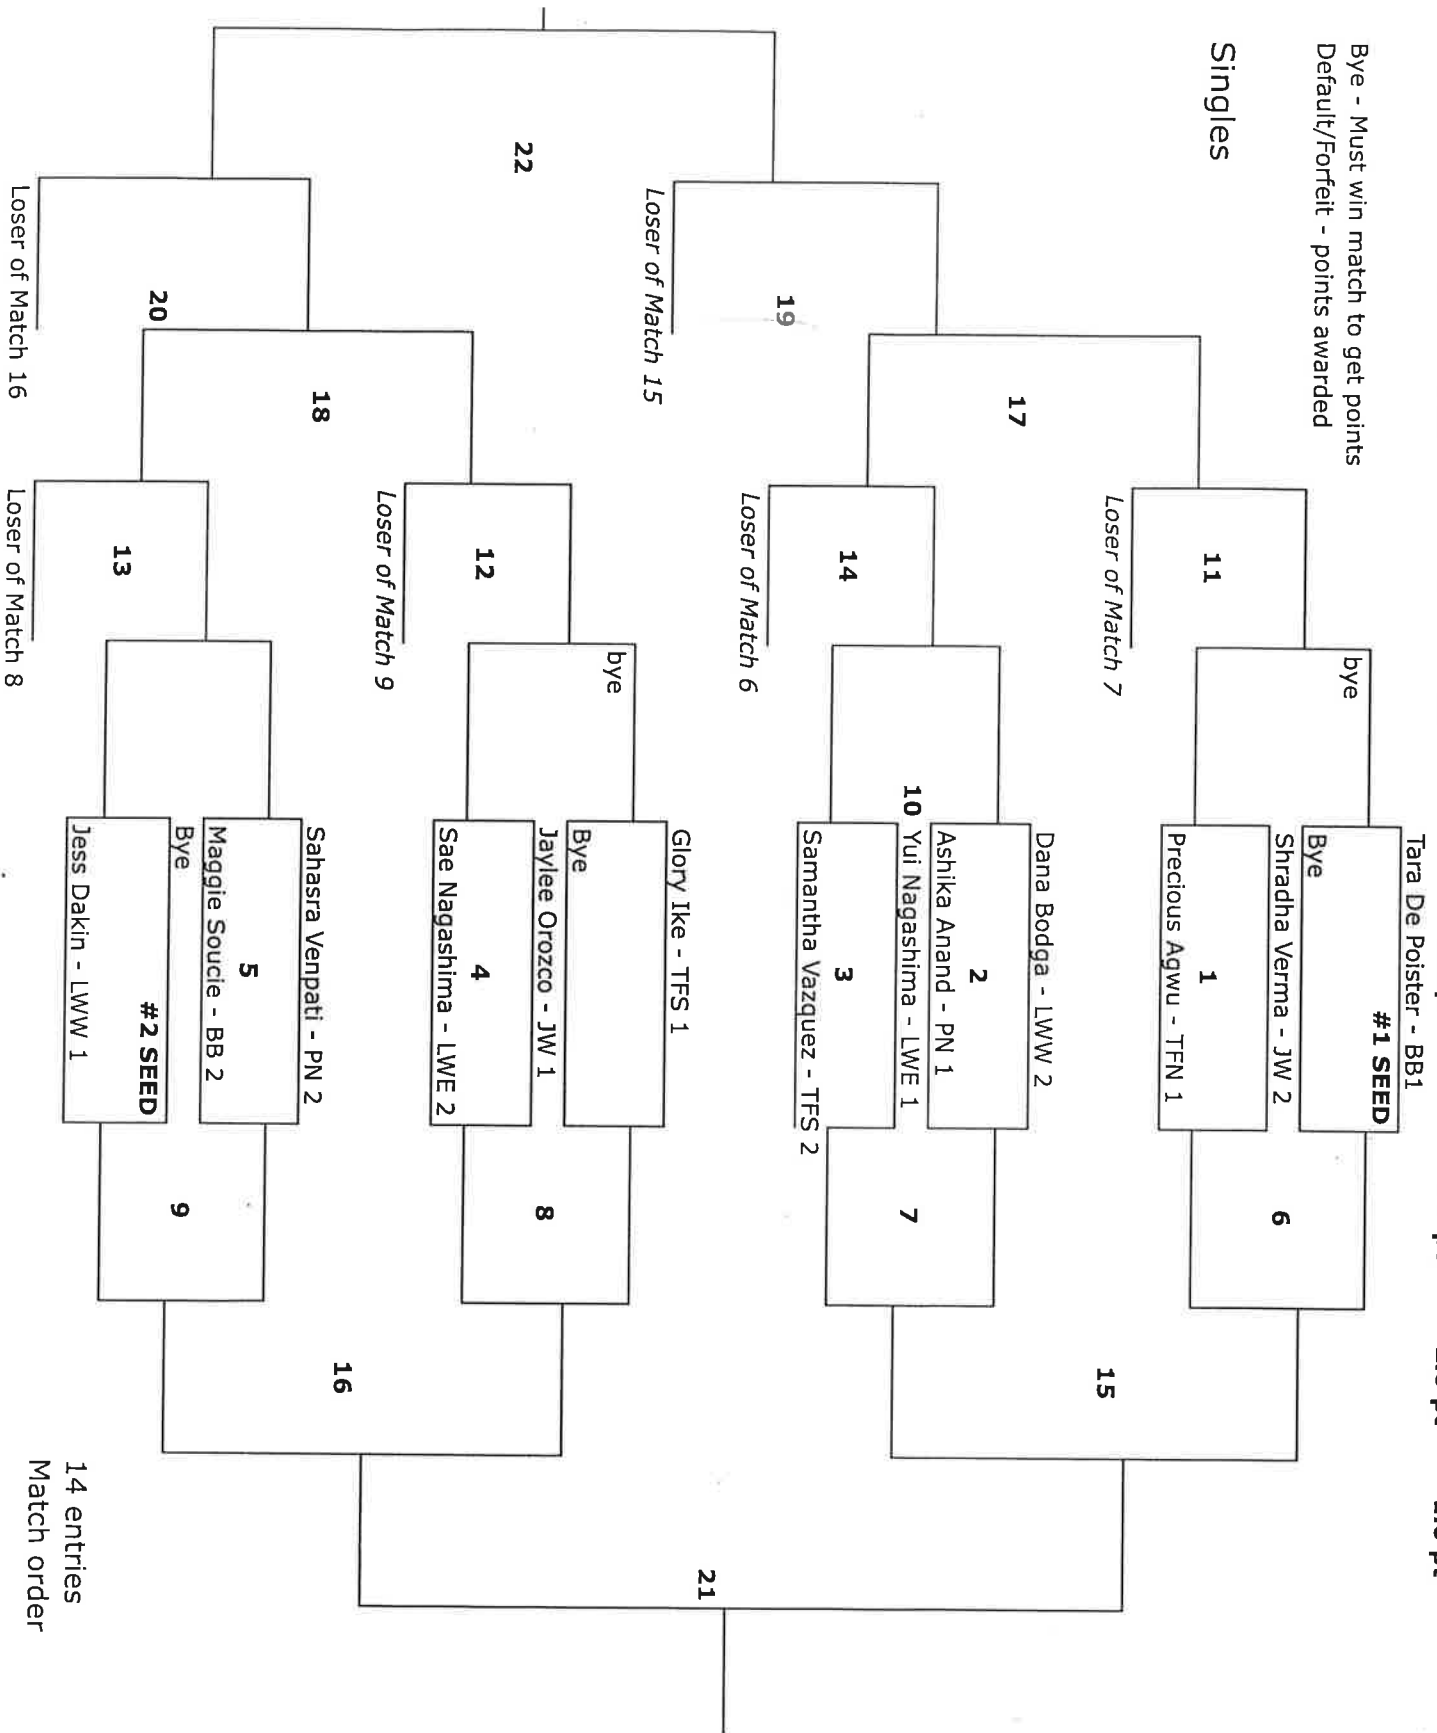

.5 pt 1.0 pt .5 pt .5 pt .5 pt 1.0 pt 1.0 pt 2.0 pt 1.0 pt

Bye - Must win match to get points
Default/Forfeit - points awarded

Singles

14 entries
Match order

.5 pt 1.0 pt .5 pt .5 pt 1.0 pt 1.0 pt 2.0 pt 1.0 pt

Bye - Must win match to get points
Default/Forfeit - points awarded

Singles

14 entries
Match order