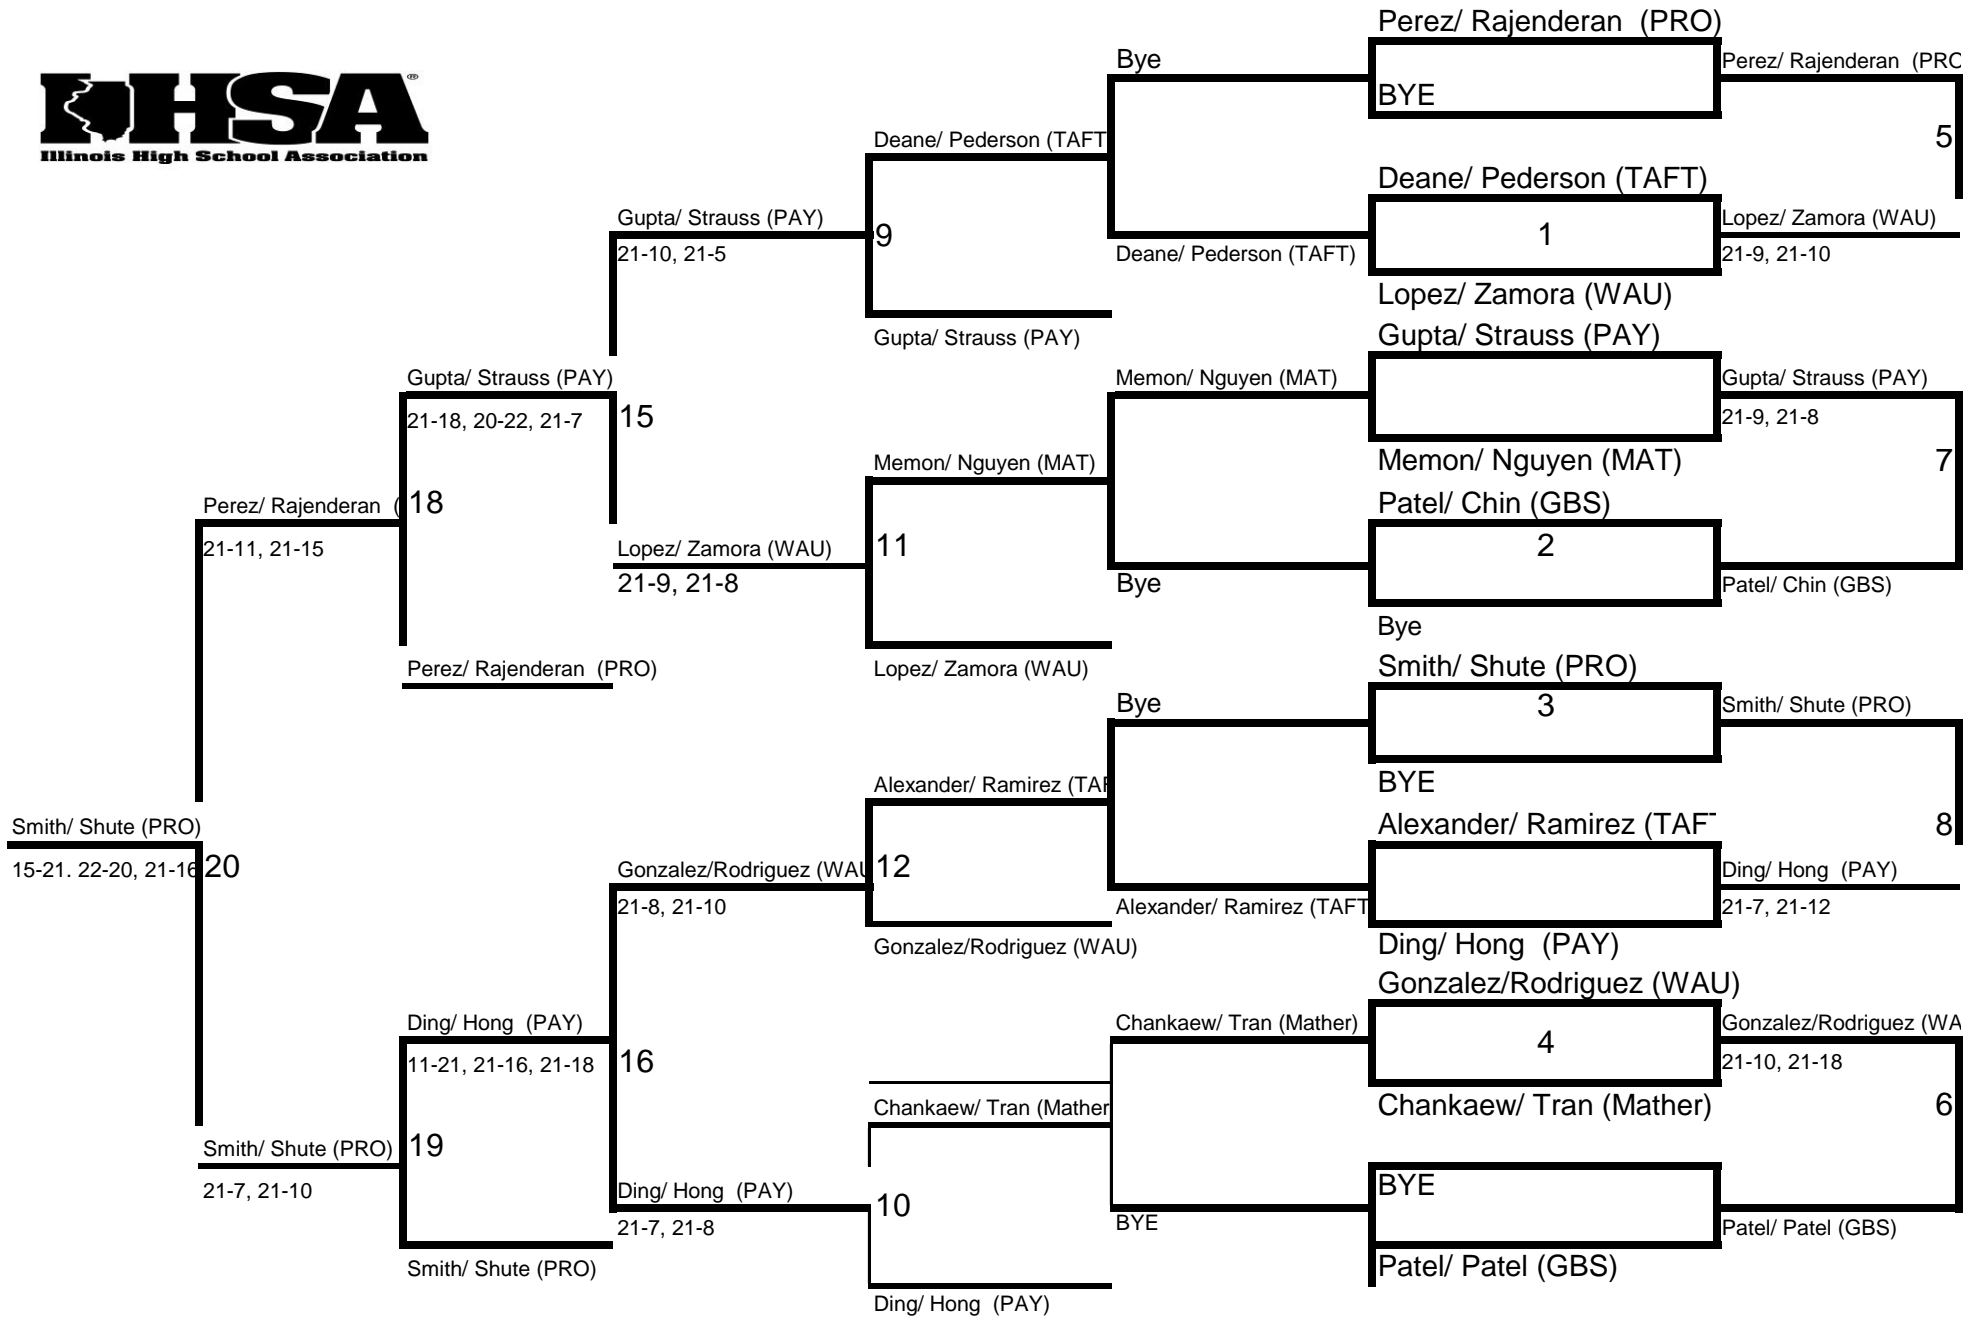

GBS	9
Prospect	5
Payton	4.5
Mather	1.5
Waukegan	3.5
Taft	1

2023 IHSA Sectional Badminton Doubles

Prospect High School

))

Perez/ Rajenderan (PRO)

21-11, 21-12

13 Patel/ Chin (GBS)

17-21, 21-11, 21-18