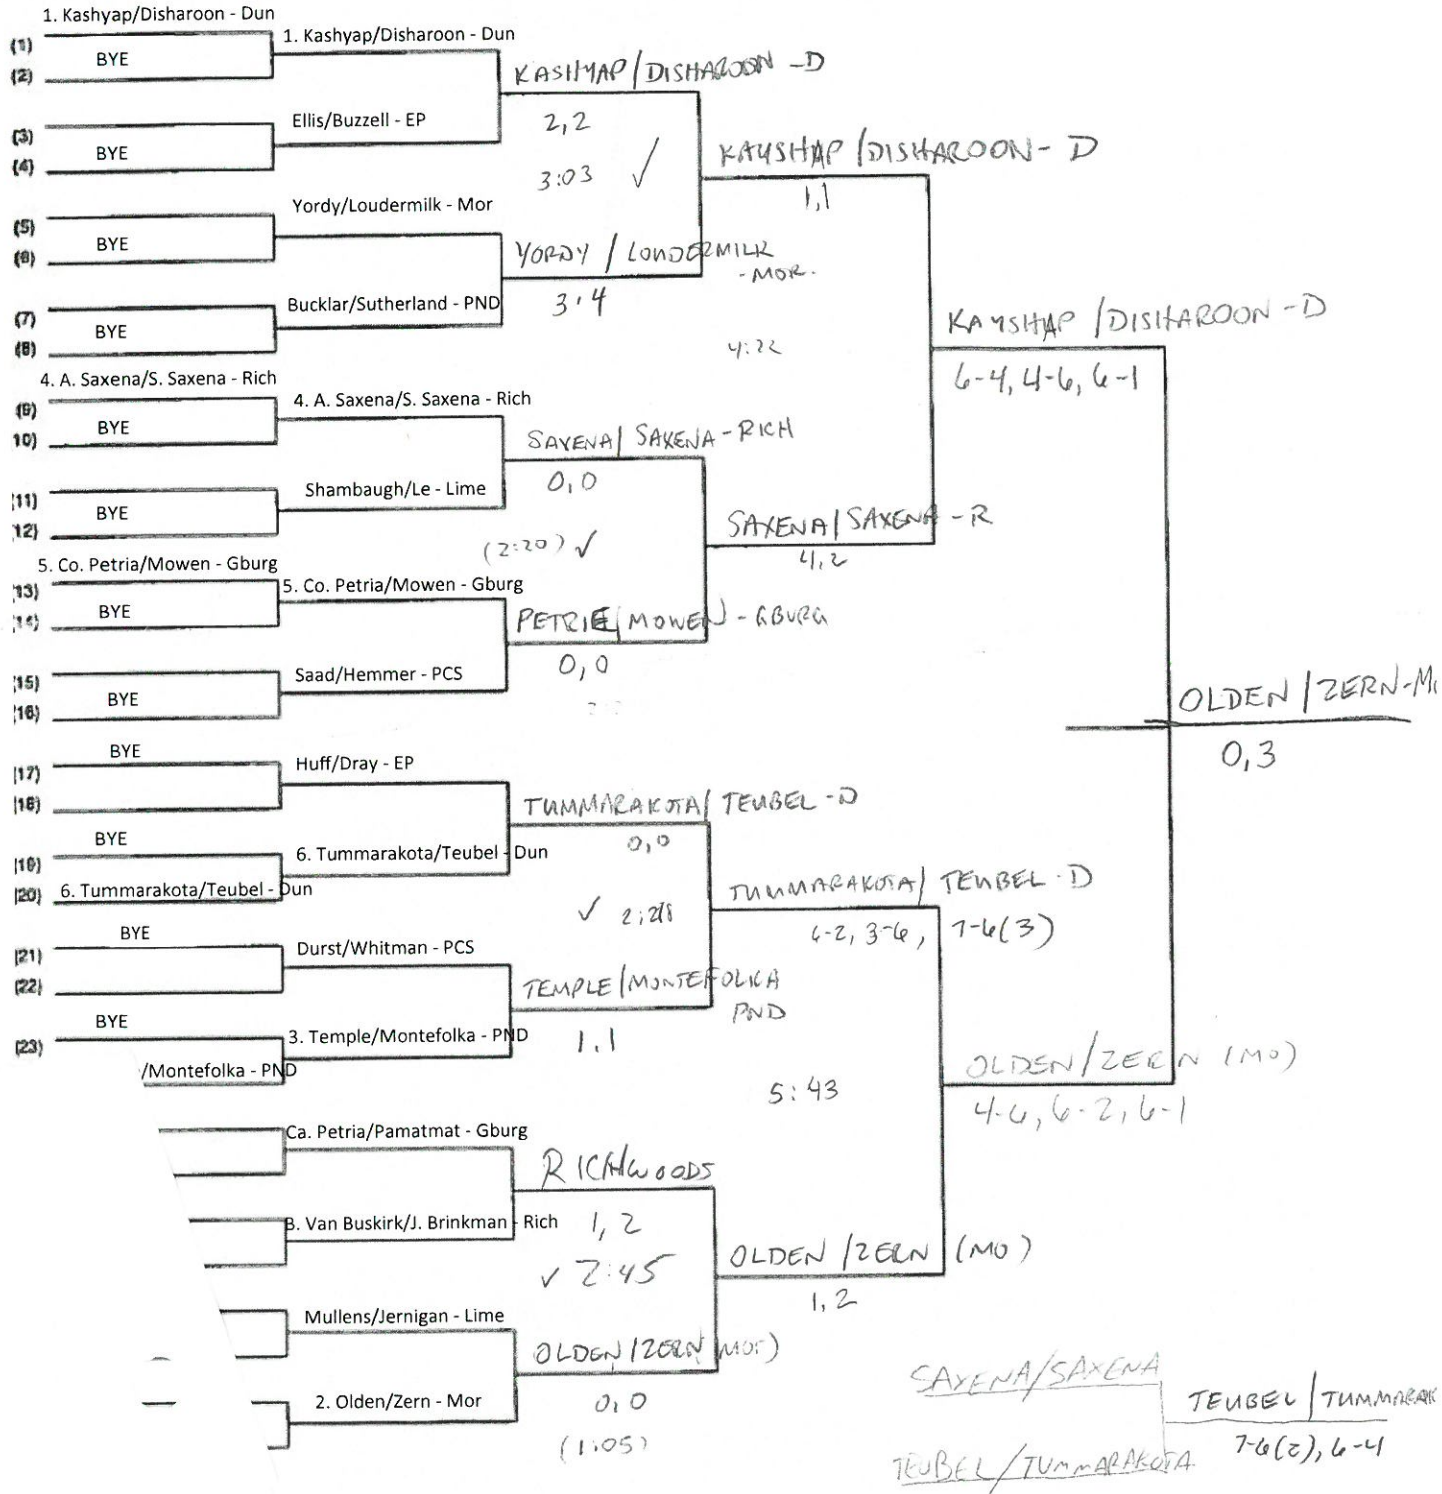

DOUBLES

SINGLES

	1st Round	2nd Round	QF	SF	Final	Total Points
Dunlap	2 2 8	2 2 8	2 2 8	2 6 2	2 2 0	33
East Peoria	- -	0	0	0	0	0
Galesburg	2 -	2 4	2 0	0	0	8
Limestone	- 2	2 2	0	0	0	4
Morton	2 2 8	2 2 8	2 2 2	2 2 2	2 2 2	22
Peoria Manual	0	0	0	0	0	0
Peoria Notre Dame	2 2 6	2 2 4	2 2 2	2 0 0	2 1 1	13
Peoria Christian	0	0	0	0	0	0
Richwoods	2 2 8	2 2 6	2 2 4	2 0 0	2 0 0	18

1st Place:

2nd Place:

3rd Place: