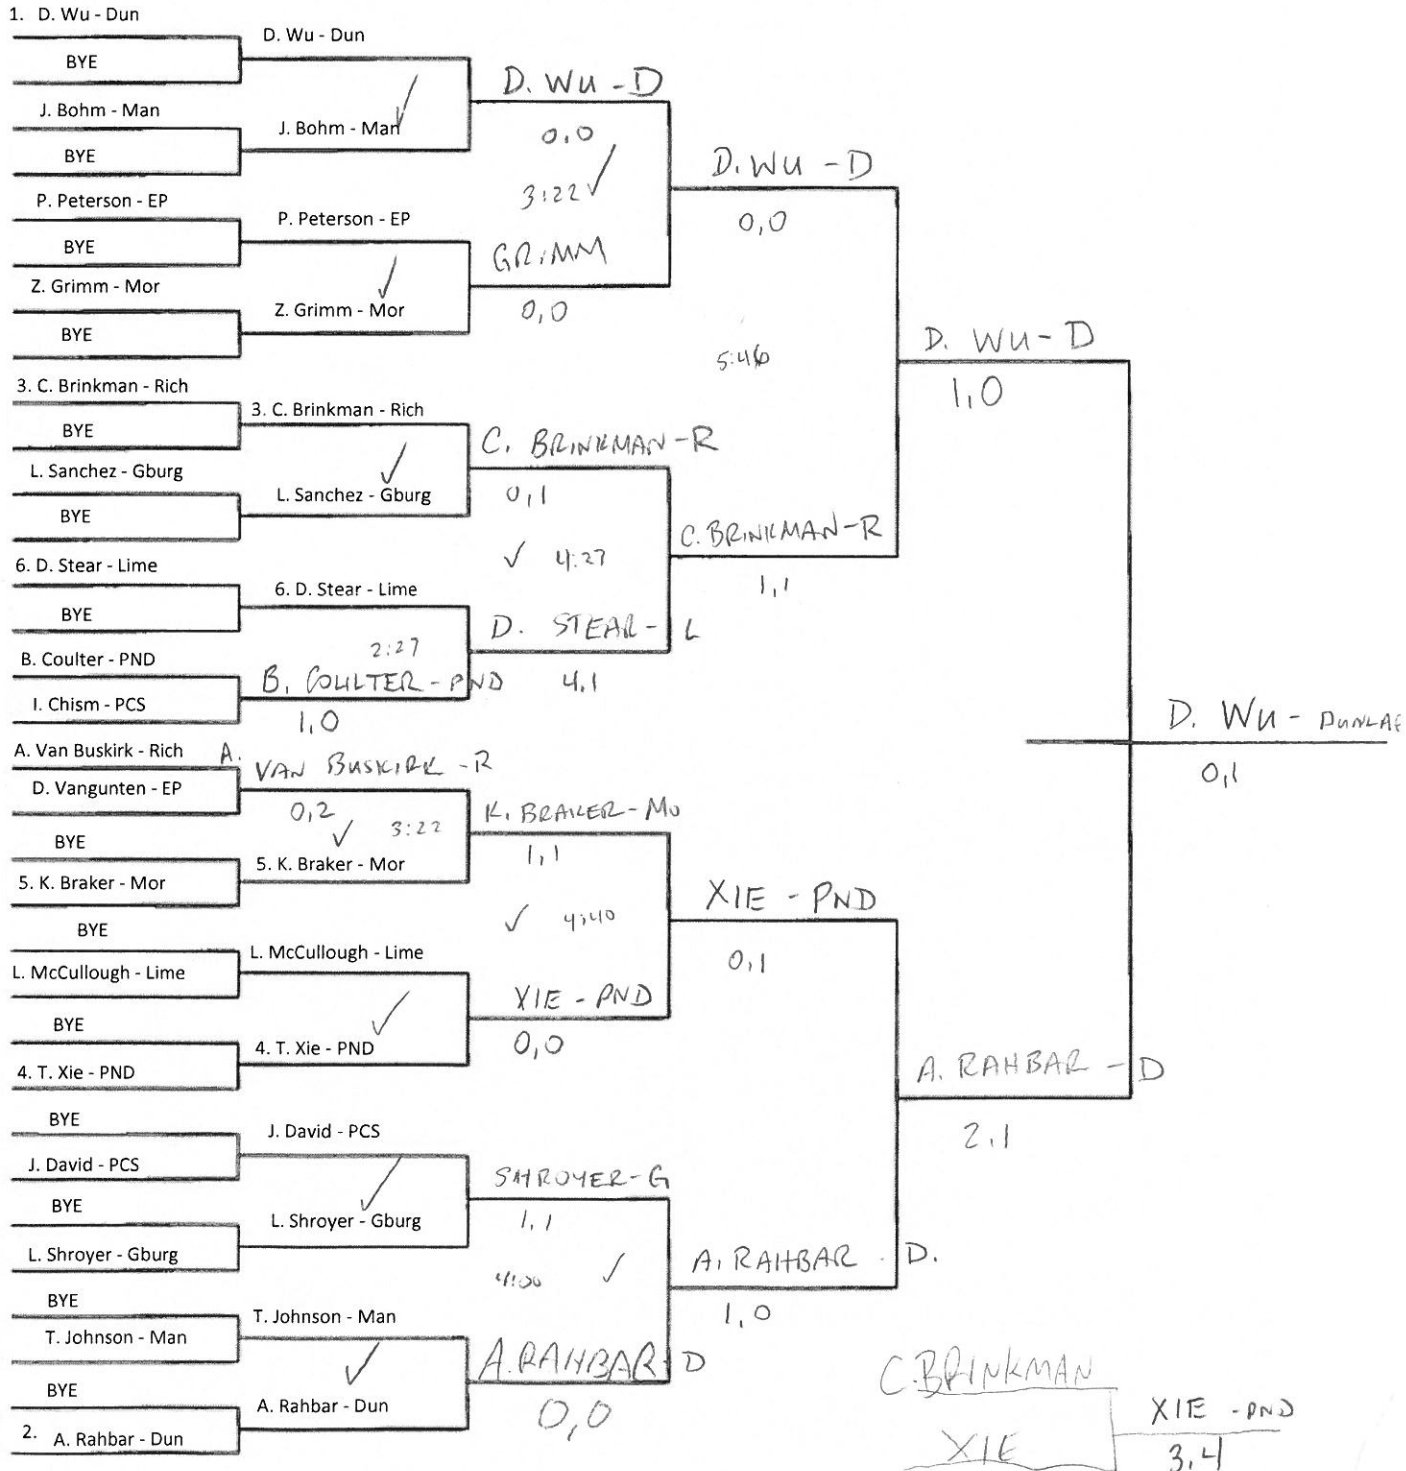

DOUBLES

SINGLES

	1st Round	2nd Round	QF	SF	Final	Total Points
Dunlap	2 2 8	2 2 8	2 2 8	2 6 2	2 2 0	33
East Peoria	- -	0	0	0	0	0
Galesburg	2 -	2 4	2 0	0	0	8
Limestone	- 2	2 2	0	0	0	4
Morton	2 2 8	2 2 8	2 2 2	2 2 2	2 2 2	22
Peoria Manual	0	0	0	0	0	0
Peoria Notre Dame	2 2 6	2 2 4	2 2 2	2 0 0	2 1 1	13
Peoria Christian	0	0	0	0	0	0
Richwoods	2 2 8	2 2 6	2 2 4	2 0 0	2 0 0	18

1st Place:

2nd Place:

3rd Place: