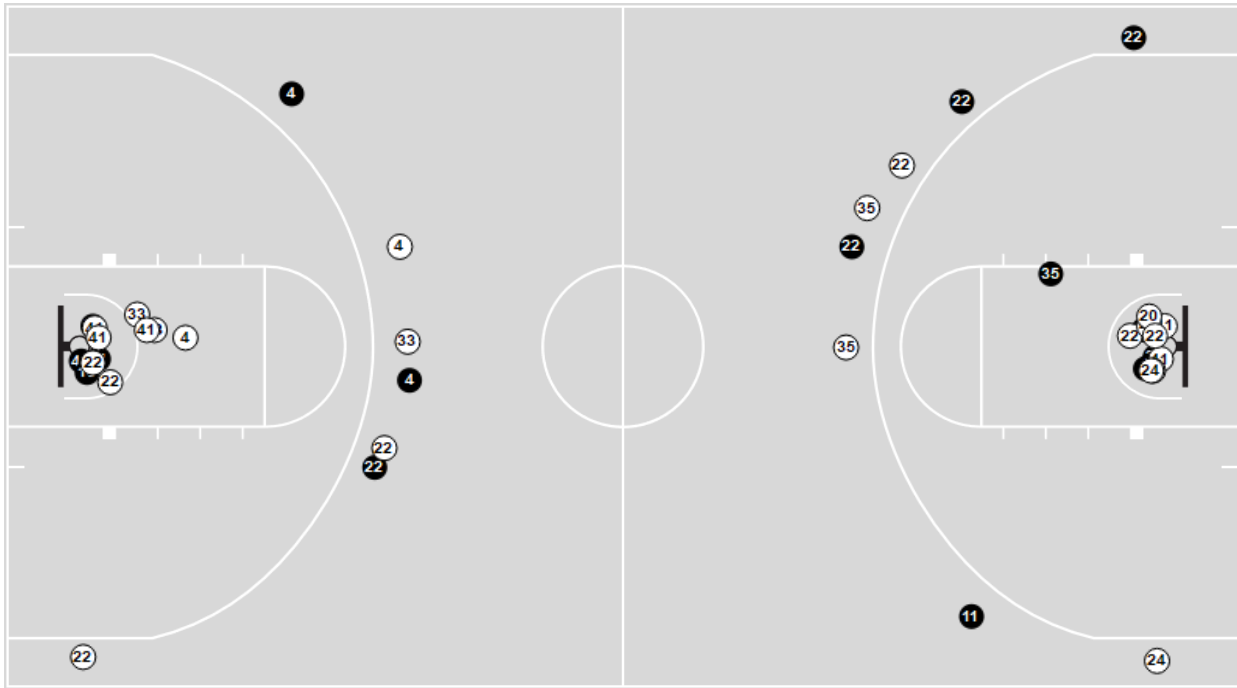

Official Basketball Shot Chart - Final
Bolingbrook HS at Lisle (Benet Academy)

03/04/22 Redbird Arena, Normal, IL
4A Third Place

Game Time: 8:15 PM
Game Duration: 1:23

Officials: Mblly Doughty, David Hill, Rodney Stoll

Players => All ; FG Types => All ; Results => All ;
Lisle (Benet Academy)

All Field Goals