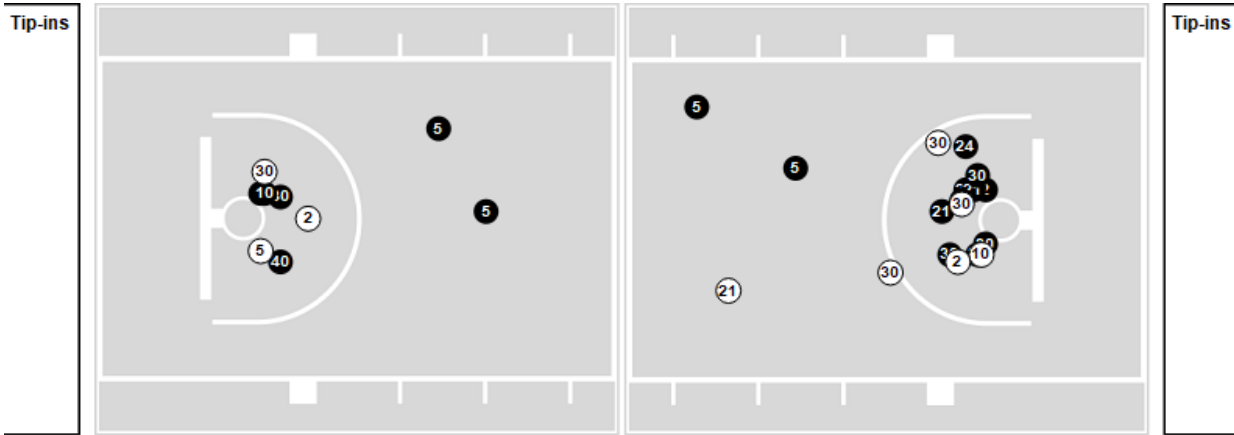

Shots in the Paint

● Made   ○ Missed   N - Player Number

Bolingbrook HS	M/A	%
Field Goals	23/47	49
2 Points	18/29	62
3 Points	5/18	28
Free Throws	6/9	67

Bolingbrook HS	M/A	%
Points in the Paint	36 (18/27)	67
Fast Break Points	14 (7/8)	88
Second Chance Points	11 (8/12)	67
Effective FG%	54