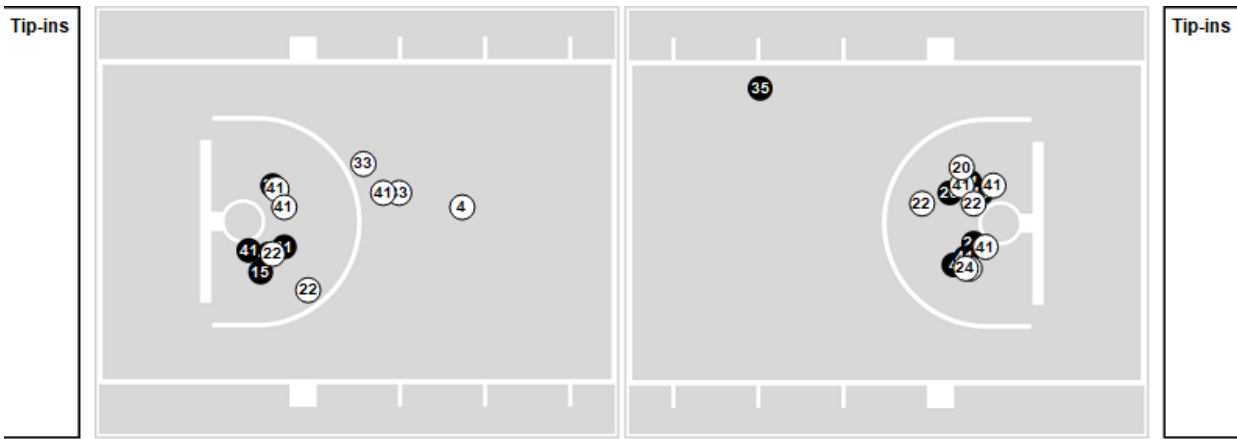

Shots in the Paint

● Made   ○ Missed   N - Player Number

Lisle (Benet Academy)	M/A	%
Field Goals	19/43	44
2 Points	12/28	43
3 Points	7/15	47
Free Throws	9/14	64

Lisle (Benet Academy)	M/A	%
Points in the Paint	24 (12/28)	43
Fast Break Points	0 (0/2)	0
Second Chance Points	16 (8/14)	57
Effective FG%	52