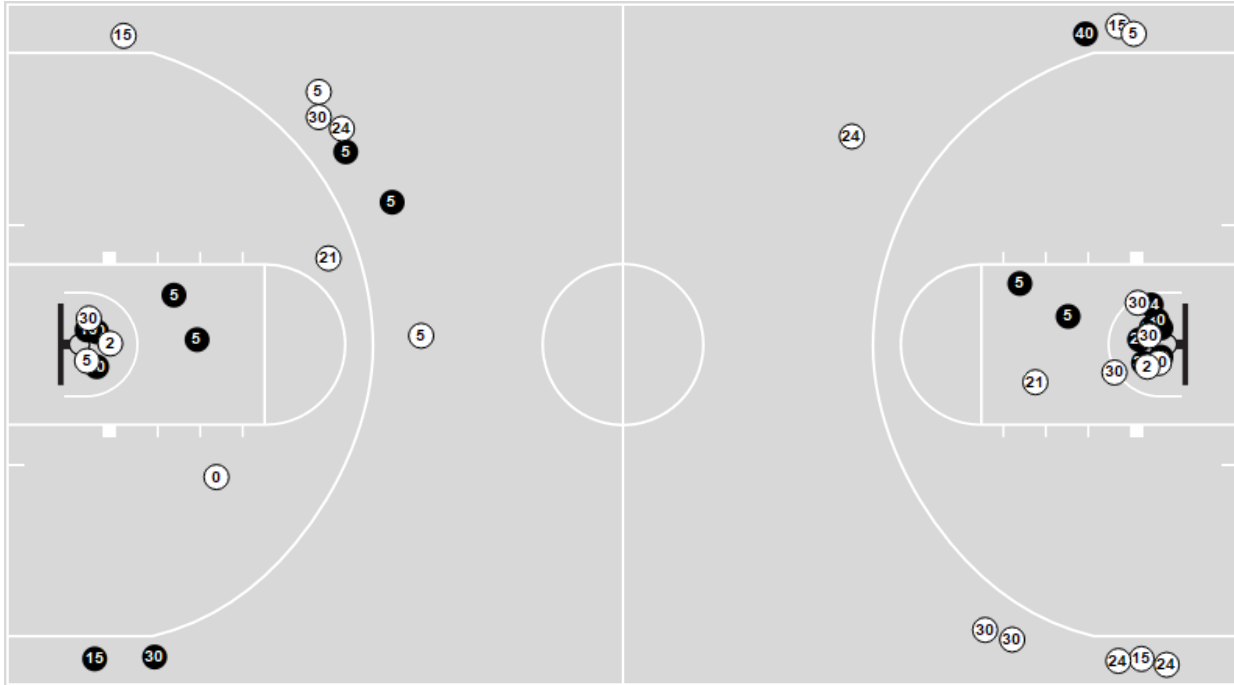

Official Basketball Shot Chart - Final
Bolingbrook HS at Lisle (Benet Academy)

03/04/22 Redbird Arena, Normal, IL
4A Third Place

Game Time: 8:15 PM
Game Duration: 1:23

Officials: Mblly Doughty, David Hill, Rodney Stoll

Players => All ; FG Types => All ; Results => All ;
Bolingbrook HS

All Field Goals