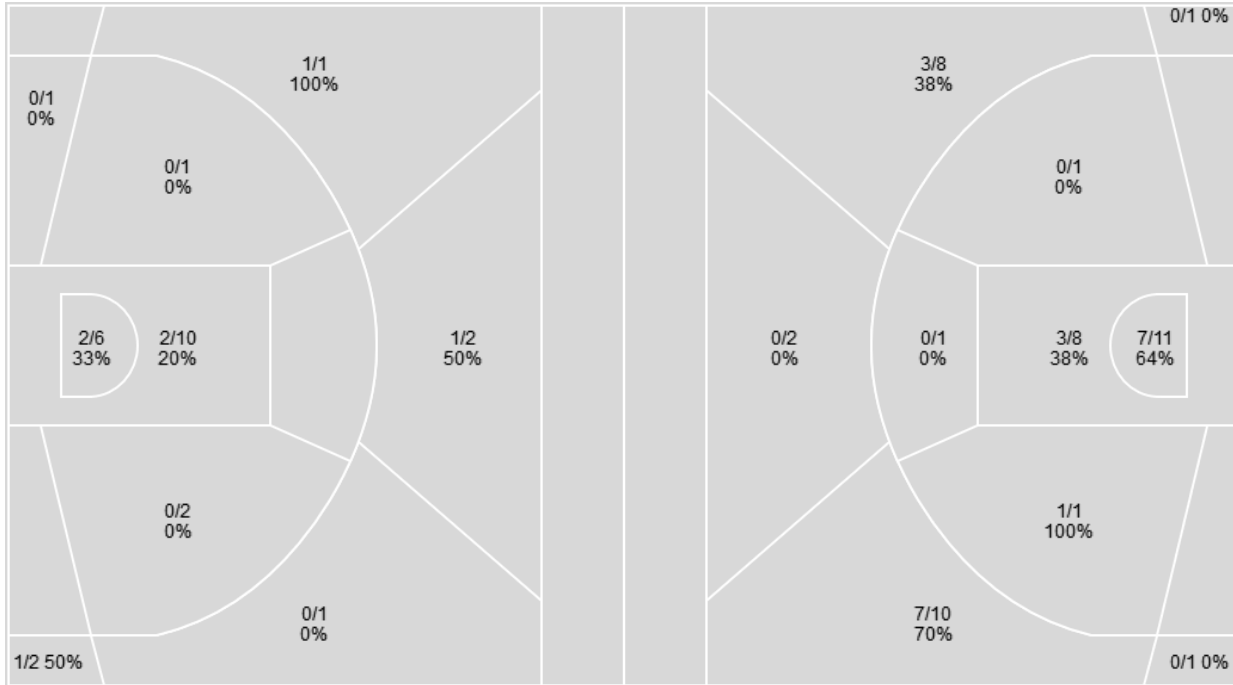

Official Basketball Shot Areas - Final
LaGrange Park (Nazareth Academy) at Morton

Game Time: 11:45 AM
Game Duration: 1:22

03/05/22
3A Semifinal #2

Officials:

Players => All; FG Types => All; Results => All;

Players => All; FG Types => All; Results => All;

Morton

LaGrange Park (Nazareth Academy)

Morton	M/A	%
Field Goals	7/26	27
2 Points	4/20	20
3 Points	3/6	50
Free Throws	7/10	70

LaGrange Park (Nazareth Academy)	M/A	%
Field Goals	21/44	48
2 Points	11/22	50
3 Points	10/22	45
Free Throws	3/8	38