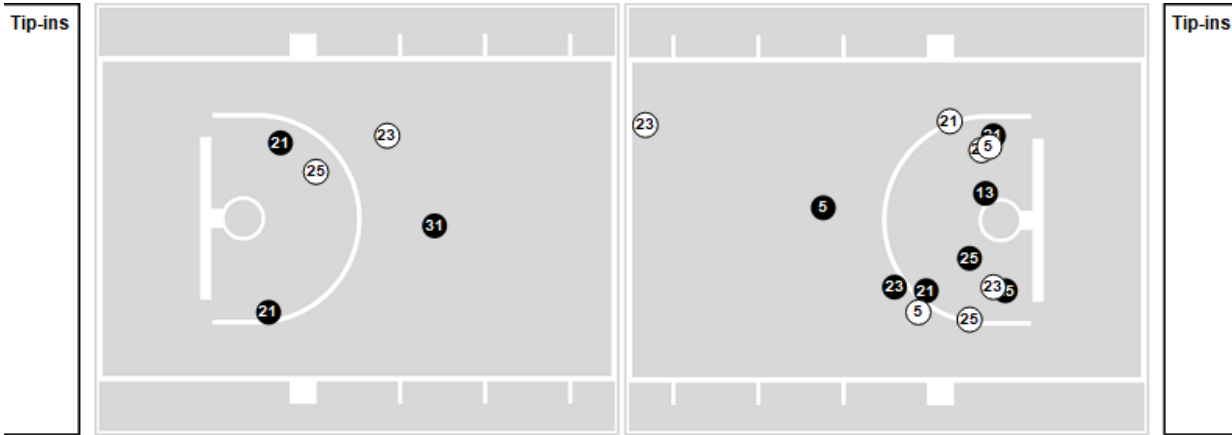

LaGrange Park (Nazareth Academy)	M/A	%
Field Goals	21/44	48
2 Points	11/22	50
3 Points	10/22	45
Free Throws	3/8	38

Official Basketball Shot Chart - Final
LaGrange Park (Nazareth Academy) at Morton

Game Time: 11:45 AM
 Game Duration: 1:22

03/05/22
 3A Semifinal #2

Officials:

Players => All ; FG Types => All ; Results => All ;
LaGrange Park (Nazareth Academy)

All Field Goals

Shots in the Paint

● Made ○ Missed N - Player Number

LaGrange Park (Nazareth Academy)	M/A	%
Field Goals	21/44	48
2 Points	11/22	50
3 Points	10/22	45
Free Throws	3/8	38