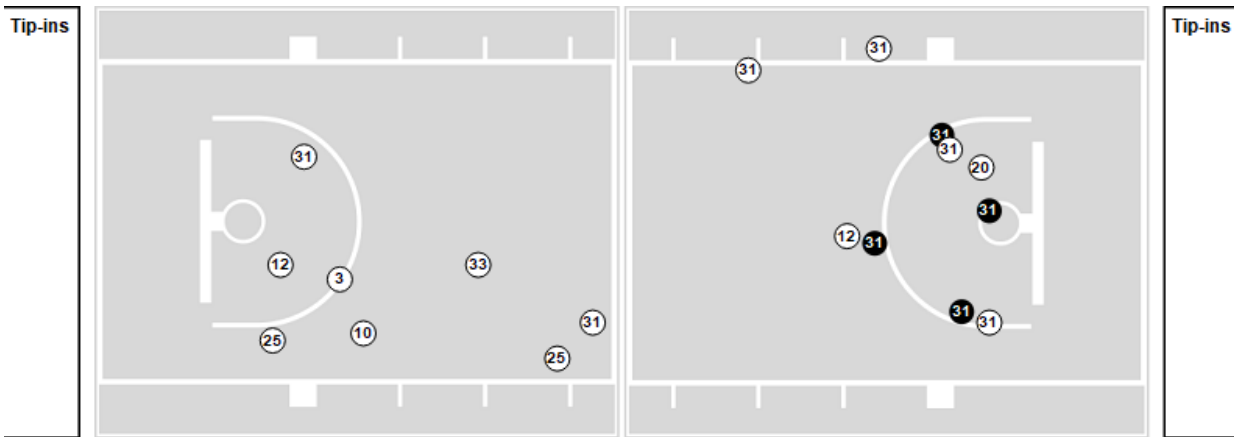

Shots in the Paint

● Made   ● Missed   N - Player Number

Morton	M/A	%
Field Goals	7/26	27
2 Points	4/20	20
3 Points	3/6	50
Free Throws	7/10	70

Morton	M/A	%
Points in the Paint	8 (4/16)	25
Fast Break Points	0 (0/0)	0
Second Chance Points	4 (4/6)	67
Effective FG%	33