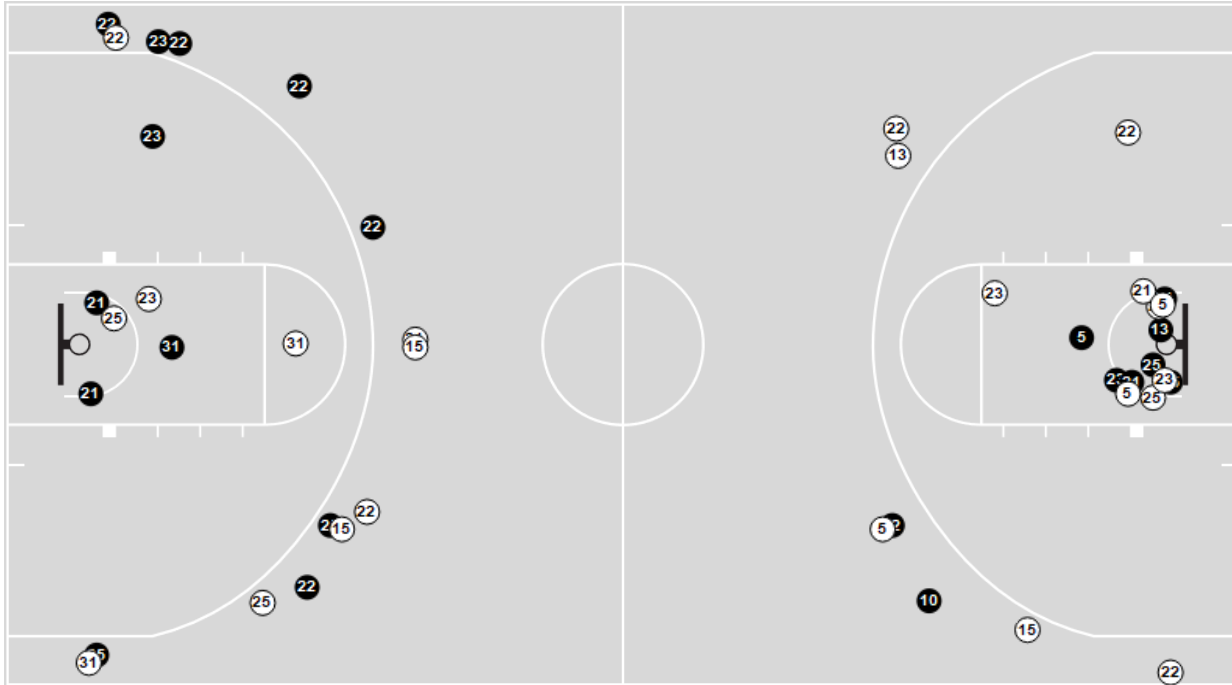

Official Basketball Shot Chart - Final
LaGrange Park (Nazareth Academy) at Morton

Game Time: 11:45 AM
Game Duration: 1:22

03/05/22
3A Semifinal #2

Officials:

Players => All ; FG Types => All ; Results => All ;
LaGrange Park (Nazareth Academy)

All Field Goals